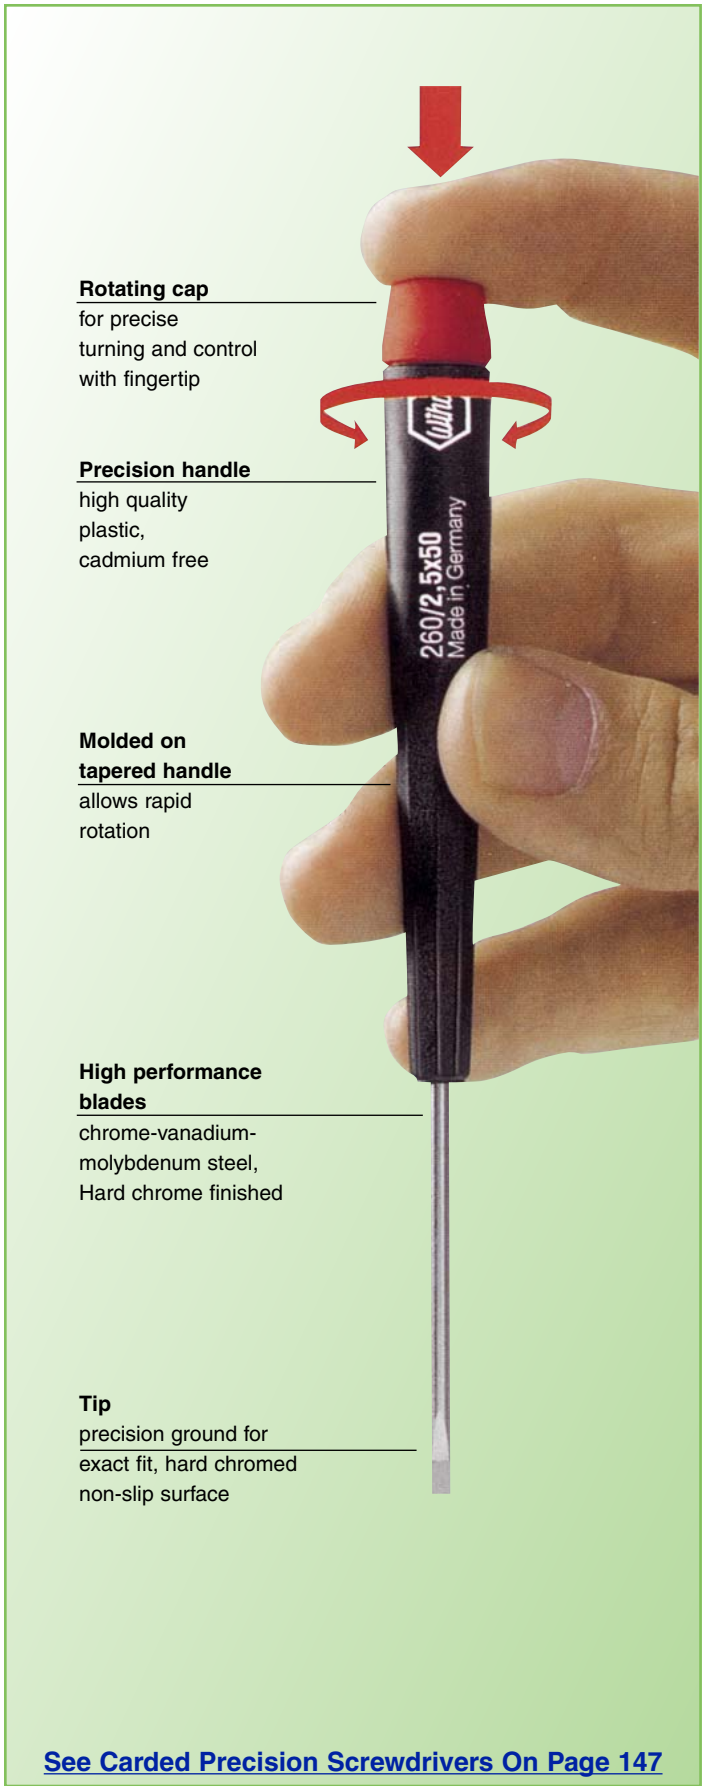

Wiha Long Life Precision Series

260 Slotted Screwdriver, With Precision Handle

Blade high alloy chrome-vanadium-molybdenum steel.

Item No.	Blade	Handle	Weight	Length
	mm	Inch	mm	Inch
260 08	.80	1/32	40	1.6
260 10	1.0	.039	40	1.6
260 12	1.2	3/64	40	1.6
260 15	1.5	1/16	40	1.6
260 18	1.8	.070	40	1.6
260 20	2.0	5/64	40	1.6
260 22	2.0	5/64	50	2.0
260 23	2.0	5/64	100	3.9
260 25	2.5	3/32	50	2.0
260 27	2.5	3/32	100	3.9
260 28	2.5	3/32	150	6.0
260 30	3.0	1/8	50	2.0
260 32	3.0	1/8	60	2.4
260 33	3.0	1/8	100	3.9
260 34	3.0	1/8	150	5.9
260 35	3.5	9/64	60	2.4
260 40	4.0	5/32	60	2.4
260 41	4.0	5/32	100	3.9
260 42	4.0	5/32	150	5.9

*Metric dimensions actual - Inch dimensions approximate

260 90 Set 6 Pcs. Slotted

Blade high alloy chrome-vanadium-molybdenum steel. Hard chrome finished.

Item No.	Blade	Handle	Weight
	mm	mm	lbs.
260 90	260 15	1.5	40
	260 20	2.0	40
	260 25	2.5	50
	260 30	3.0	50
	260 35	3.5	60
	260 40	4.0	60

260 99 Set 8 Pcs. Slotted In Rugged Canvas Pouch

Blade high alloy chrome-vanadium-molybdenum steel. Hard chrome finished. In storage pouch

Item No.	Blade	Handle	Weight
	mm	mm	lbs.
260 99	260 10	1.0	40
	260 12	1.2	40
	260 15	1.5	40
	260 20	2.0	40
	260 25	2.5	50
	260 30	3.0	50
	260 35	3.5	60
	260 40	4.0	60

Rotating cap

for precise turning and control with fingertip

Precision handle

high quality plastic, cadmium free

Molded on tapered handle

allows rapid rotation

High performance blades

chrome-vanadium-molybdenum steel, Hard chrome finished