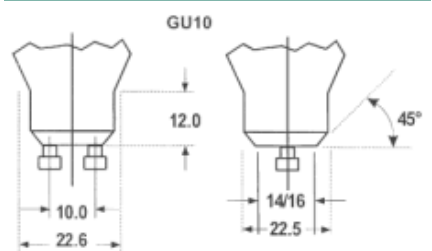

**Product Attributes**

Item description	Hi-Spot ES63 75W/FL25°
Ordering Code	0022274
EAN code	5410288222745
Packing Quantity	15
Wattage (W)	75
Voltage (V)	240
Cap	GU10
Max. Over. Length (mm)	62
Diameter (mm)	64
Colour Temp (K)	2800
Beam angle(°)	25
Peak intensity (CD)	2500
Average life (hours)	2500

**Product Image**

**UV Stop**

**Illuminance Diagram**

**Hi-Spot ES(D)63 - 75W/25°**

**Line Drawing**

**Lamp Cap**