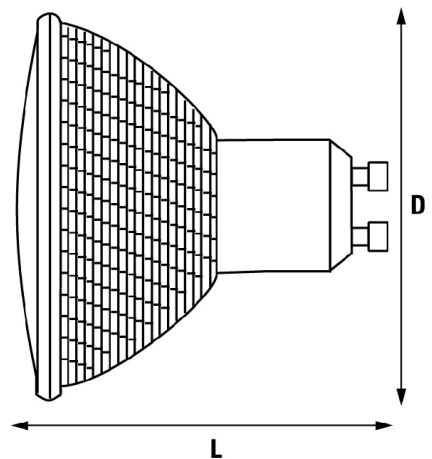

**Product Attributes**

Item description	Hi-Spot ES63 75W/FL25°
Ordering Code	0022274
EAN code	5410288222745
Packing Quantity	15
Wattage (W)	75
Voltage (V)	240
Cap	GU10
Max. Over. Length (mm)	62
Diameter (mm)	64
Colour Temp (K)	2800
Beam angle(°)	25
Peak intensity (CD)	2500
Average life (hours)	2500

**Product Image**

**UV Stop**

**Illuminance Diagram**

**Hi-Spot ES(D)63 - 75W/25°**

**Line Drawing**

**Lamp Cap**