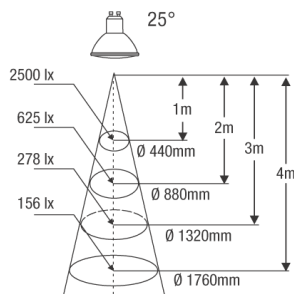

**Product Attributes**

Item description	Hi-Spot ES63 75W/FL25°
Ordering Code	0022274
EAN code	5410288222745
Packing Quantity	15
Wattage (W)	75
Voltage (V)	240
Cap	GU10
Max. Over. Length (mm)	62
Diameter (mm)	64
Colour Temp (K)	2800
Beam angle(°)	25
Peak intensity (CD)	2500
Average life (hours)	2500

**Product Image**

**UV Stop**

**Illuminance Diagram**

**Hi-Spot ES(D)63 - 75W/25°**

**Line Drawing**

**Lamp Cap**