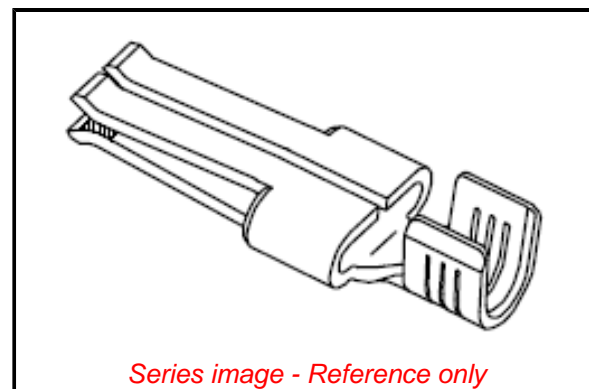

PLEASE CHECK WWW.MOLEX.COM FOR LATEST PART INFORMATION

Part Number: [0442624532](#)
Status: **Active**
Description: 9.14mm Pitch Crimp Terminal, Power Contact, Tin (Sn), All Over Nickel (Ni) with Select Gold, 10-12 AWG

Documents:

[Drawing (PDF)](#) [RoHS Certificate of Compliance (PDF)](#)

General

Product Family	Crimp Terminals
Series	44262
Application	Power, Wire-to-Wire
Crimp Quality Equipment	Yes
Product Name	N/A
UPC	883906128302

Physical

Durability (mating cycles max)	500
Gender	Female
Material - Metal	High Performance Alloy (HPA)
Material - Plating Mating	Tin
Net Weight	1.920/g
Packaging Type	Reel
Termination Interface: Style	Crimp or Compression
Wire Insulation Diameter	0.79mm max.
Wire Size AWG	10, 12
Wire Size mm²	N/A

Electrical

Current - Maximum per Contact	50.0A
Voltage - Maximum	600V AC

Solder Process Data

Duration at Max. Process Temperature (seconds)	040
Lead-free Process Capability	SMC&WAVE
Max. Cycles at Max. Process Temperature	003
Process Temperature max. C	260

Material Info

Reference - Drawing Numbers

Sales Drawing	SD-44262-100

Series image - Reference only

EU ELV

Not Relevant

EU RoHS

Compliant

REACH SVHC

Not Contained Per - ED/61/2018 (27 June 2018)

Halogen-Free

Status

Low-Halogen

For more information, please visit [Contact US](#)

China ROHS

ELV

RoHS Phthalates

China RoHS

Green Image

Not Relevant

Not Contained

Search Parts in this Series

[44262 Series](#)