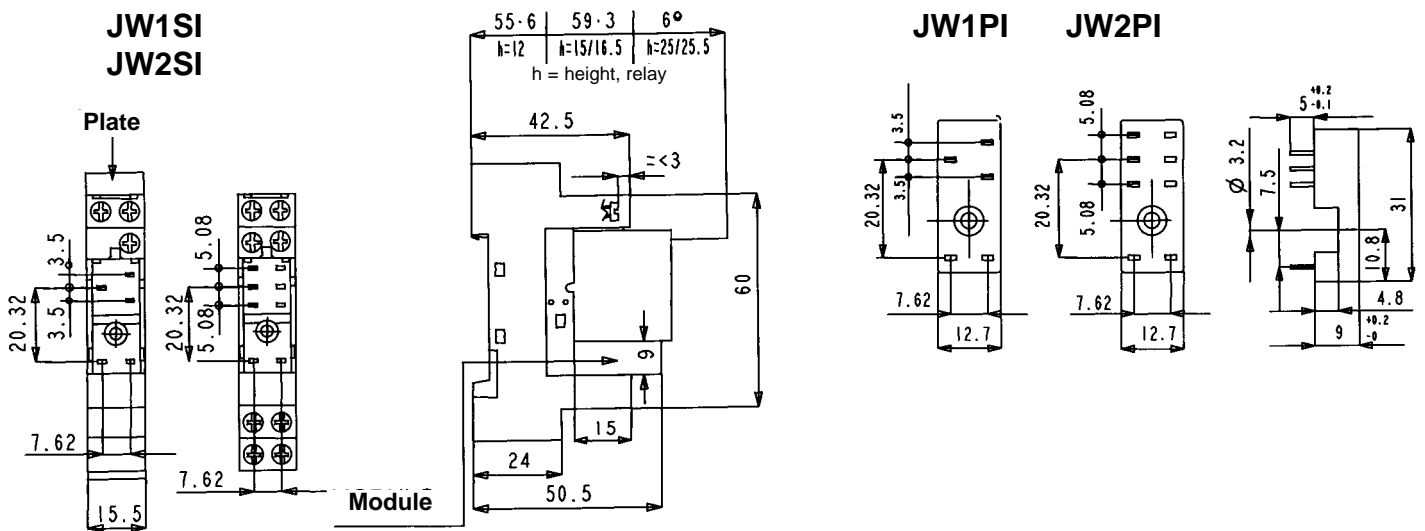

Approved models, 

DIN mounting

PCB mounting

JW1SI

JW2SI

JW1PI

JW2PI

Dimensions

Accessories

Retaining spring, relay JWHFSI

H (height relay) = 20,4 mm

Retaining spring, relay JWHFI

H (height relay) = 20,4 mm

MODULES supporting the relays HJ / HC

	Description	Voltage	Schematic	LED color	Type
	Module with diode. Protection against inverting polarity.	5/230 V DC		1	
		6/230 V DC		2	
	Module with diode and LED. Protection against inverting polarity plus illuminated signal.	6/24 V DC		LED red	4
		24/60 V DC		LED red	4 B
Module "RC" series. Without signal. RC circuit.	5/24 V DC			5 B	
Module with signal LED. No protection against inverting polarity. AC or DC power supply possible.	5/24 V AC / DC		LED red	5	
	110/230 V AC / DC		LED red	9	

MODULES supporting the relay JW

	Description	Voltage	Schematic	LED color	Type
	Module with diode and LED. Protection against inverting polarity plus illuminated signal.	6/24 V DC		LED red	42
		24/60 V DC		LED red	42 B
Module with signal LED. No protection against inverting polarity. AC or DC power supply possible.	6/24 V AC / DC		LED red	62	
	24/60 V AC / DC		LED red	62 E	