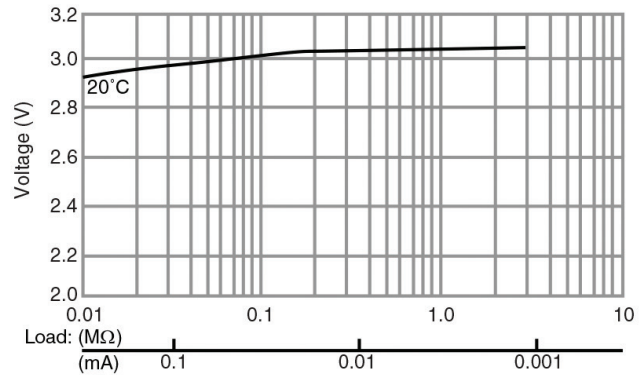

CR2450 LITHIUM MANGANESE DIOXIDE

Features & Benefits

- Good pulse capability
- High discharge characteristics
- Stable voltage level during discharge
- Long-term reliability

Specifications

Nominal Capacity:	620 mAh
Nominal Voltage:	3V
Weight:	6.3g
Operating Temperature:	-30°C - +60°C

Dimensions

Temperature Characteristics

Operating Voltage vs. Load Resistance (voltage at 50% discharge depth)

Capacity vs. Load Resistance

⚠ WARNING

Serious harm in as little as 2-hours if swallowed. **KEEP AWAY FROM CHILDREN.** Seek immediate medical help if swallowed. Have the doctor call the poison center at 1-(800) 498 8666 for US and Canada. International: 303-389-1300