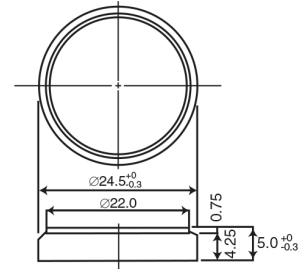

CR2450 LITHIUM MANGANESE DIOXIDE

Features & Benefits

- Good pulse capability
- High discharge characteristics
- Stable voltage level during discharge
- Long-term reliability

Specifications

Nominal Capacity:	620 mAh
Nominal Voltage:	3V
Weight:	6.3g
Operating Temperature:	-30°C - +60°C

Dimensions

Temperature Characteristics

Operating Voltage vs. Load Resistance (voltage at 50% discharge depth)

Capacity vs. Load Resistance

⚠ WARNING

Serious harm in as little as 2-hours if swallowed. **KEEP AWAY FROM CHILDREN.** Seek immediate medical help if swallowed. Have the doctor call the poison center at 1-(800) 498 8666 for US and Canada. International: 303-389-1300