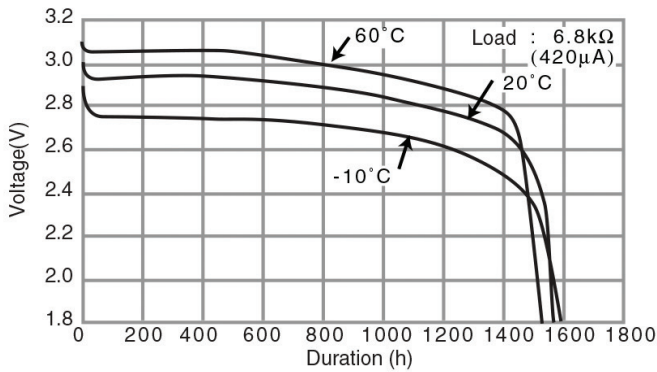

CR2450 LITHIUM MANGANESE DIOXIDE

Features & Benefits

- Good pulse capability
- High discharge characteristics
- Stable voltage level during discharge
- Long-term reliability

Specifications

Nominal Capacity:	620 mAh
Nominal Voltage:	3V
Weight:	6.3g
Operating Temperature:	-30°C - +60°C

Dimensions

Temperature Characteristics

Operating Voltage vs. Load Resistance (voltage at 50% discharge depth)

Capacity vs. Load Resistance

⚠ WARNING

Serious harm in as little as 2-hours if swallowed. **KEEP AWAY FROM CHILDREN.** Seek immediate medical help if swallowed. Have the doctor call the poison center at 1-(800) 498 8666 for US and Canada. International: 303-389-1300