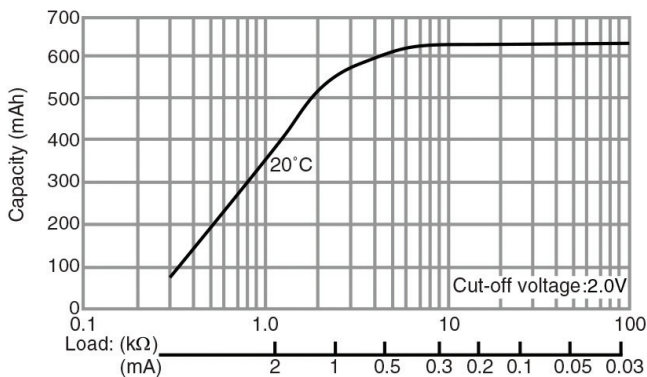

Dimensions

Temperature Characteristics

Operating Voltage vs. Load Resistance (voltage at 50% discharge depth)

Capacity vs. Load Resistance

⚠ WARNING

Serious harm in as little as 2-hours if swallowed. **KEEP AWAY FROM CHILDREN.** Seek immediate medical help if swallowed. Have the doctor call the poison center at 1-(800) 498 8666 for US and Canada. International: 303-389-1300