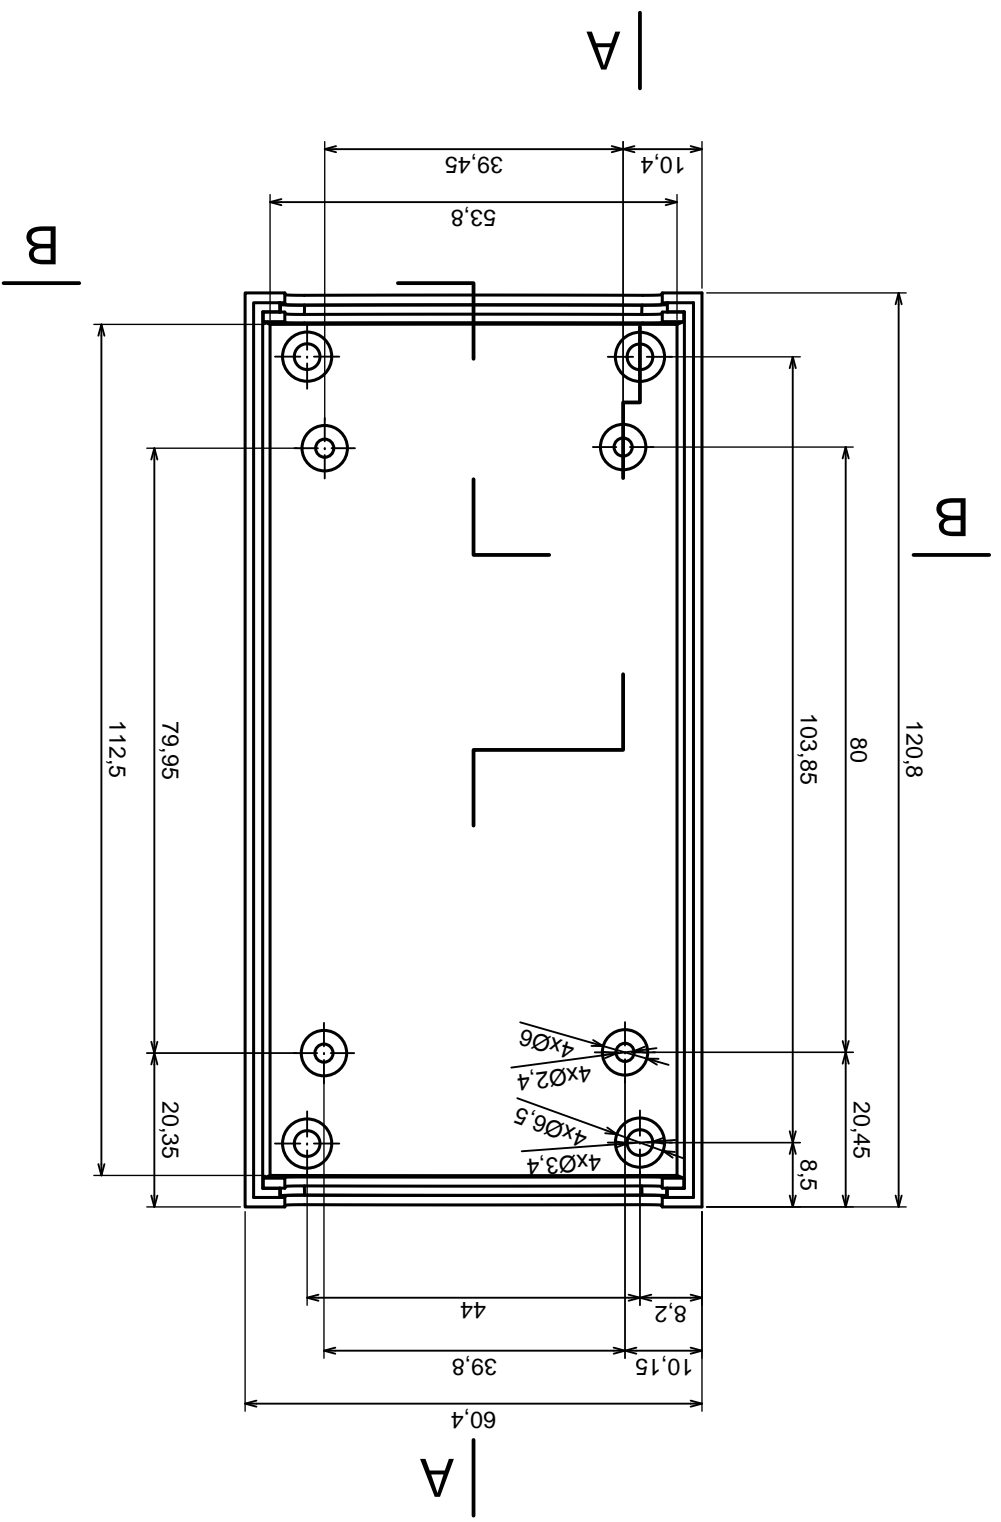

Tolerance: +/- 0.5

Material: PS, ABS

Scale 1:1

Format: A3

Product model
Enclosure Z99 - assembly

All rights reserved, Copyright Kradex 2016

A-A

A

B-B

Scale 1:1	Tolerance: +/- 0,5
Format: A3	Material: PS, ABS
Product model	Enclosure Z99 - base

All rights reserved, Copyright Kradex 2016

Scale 1:1	Tolerance: +/- 0,5
Format: A3	Material: PS, ABS
Product model	Enclosure Z99 - cover

All rights reserved, Copyright Kradex 2016

All rights reserved, Copyright Kradex 2016		Product model	Enclosure Z99 - filter
Format: A3		Material: PS, ABS	
Scale 1:1		Tolerance: +/- 0.5	

X-ON Electronics