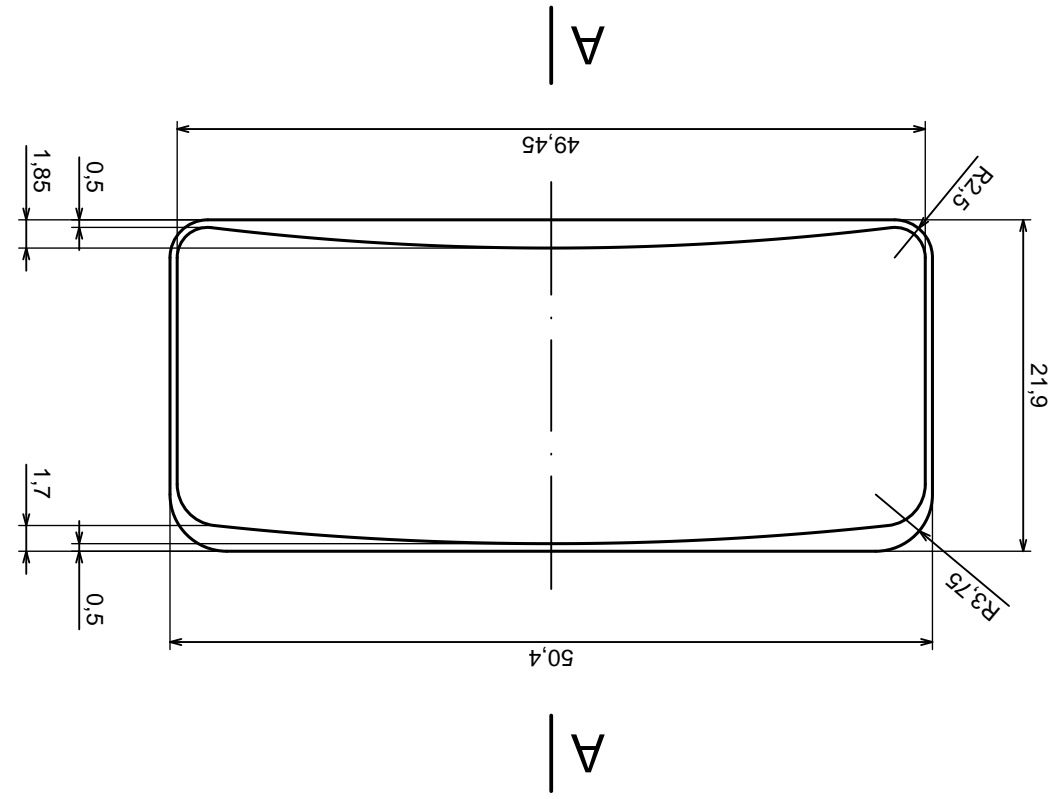

All rights reserved, Copyright Kradex 2016		Product model	Enclosure Z99 - filter
Format: A3		Material: PS, ABS	
Scale 1:1		Tolerance: +/- 0.5