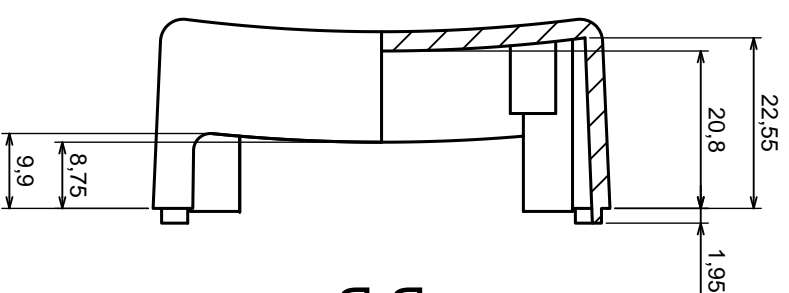

Tolerance: +/- 0.5

Material: PS, ABS

Scale 1:1

Format: A3

Product model
Enclosure Z99 - assembly

All rights reserved, Copyright Kradex 2016

A-A

A

B-B

Scale 1:1	Tolerance: +/- 0,5
Format: A3	Material: PS, ABS
Product model	Enclosure Z99 - base

All rights reserved, Copyright Kradex 2016

Scale 1:1	Tolerance: +/- 0,5
Format: A3	Material: PS, ABS
Product model	Enclosure Z99 - cover

All rights reserved, Copyright Kradex 2016

All rights reserved, Copyright Kradex 2016		Product model	Enclosure Z99 - filter
Format: A3		Material: PS, ABS	
Scale 1:1		Tolerance: +/- 0.5	

X-ON Electronics