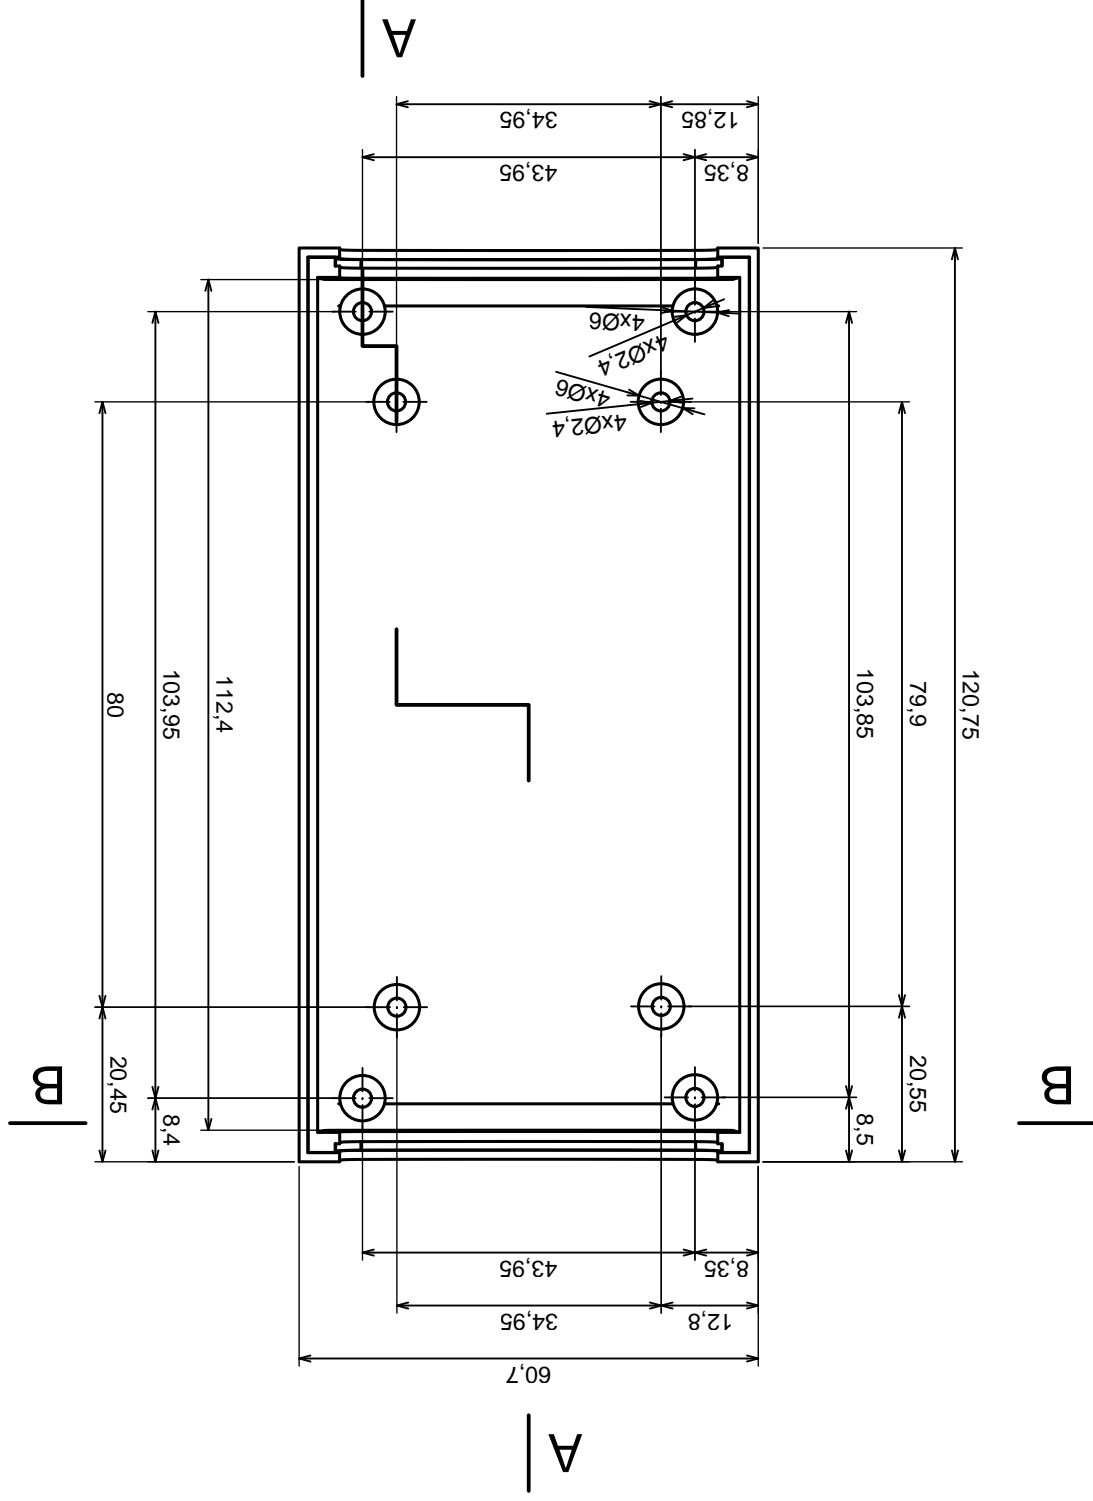

Tolerance: +/- 0.5

Material: PS, ABS

Scale 1:1

Format: A3

Product model
Enclosure Z99 - assembly

All rights reserved, Copyright Kradex 2016

A-A

A

B-B

Scale 1:1	Tolerance: +/- 0,5
Format: A3	Material: PS, ABS
Product model	Enclosure Z99 - base

All rights reserved, Copyright Kradex 2016

Scale 1:1	Tolerance: +/- 0,5
Format: A3	Material: PS, ABS
Product model	Enclosure Z99 - cover

All rights reserved, Copyright Kradex 2016

All rights reserved, Copyright Kradex 2016		Product model	Enclosure Z99 - filter
Format: A3		Material: PS, ABS	
Scale 1:1		Tolerance: +/- 0.5	

X-ON Electronics