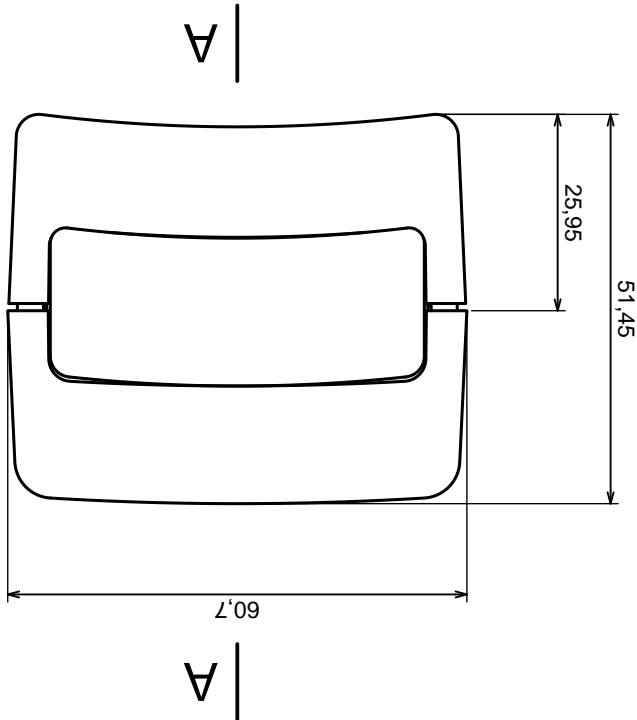

Tolerance: +/- 0.5

Material: PS, ABS

Scale 1:1

Format: A3

Product model
Enclosure Z99 - assembly

All rights reserved, Copyright Kradex 2016

A-A

A

B-B

Scale 1:1	Tolerance: +/- 0,5
Format: A3	Material: PS, ABS
Product model	Enclosure Z99 - base

All rights reserved, Copyright Kradex 2016

Scale 1:1	Tolerance: +/- 0,5
Format: A3	Material: PS, ABS
Product model	Enclosure Z99 - cover

All rights reserved, Copyright Kradex 2016

All rights reserved, Copyright Kradex 2016		Product model	Enclosure Z99 - filter
Format: A3		Material: PS, ABS	
Scale 1:1		Tolerance: +/- 0.5	

X-ON Electronics