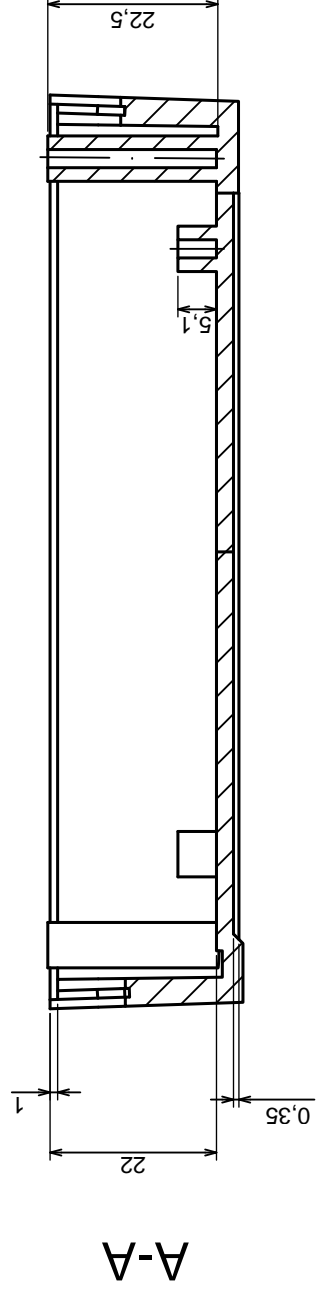

Tolerance: +/- 0.5

Material: PS, ABS

Scale 1:1

Format: A3

Product model
Enclosure Z99 - assembly

All rights reserved, Copyright Kradex 2016

A-A

A

B-B

Scale 1:1	Tolerance: +/- 0,5
Format: A3	Material: PS, ABS
Product model	Enclosure Z99 - base

All rights reserved, Copyright Kradex 2016

Scale 1:1	Tolerance: +/- 0,5
Format: A3	Material: PS, ABS
Product model	Enclosure Z99 - cover

All rights reserved, Copyright Kradex 2016

All rights reserved, Copyright Kradex 2016		Product model	Enclosure Z99 - filter
Format: A3		Material: PS, ABS	
Scale 1:1		Tolerance: +/- 0.5	

X-ON Electronics