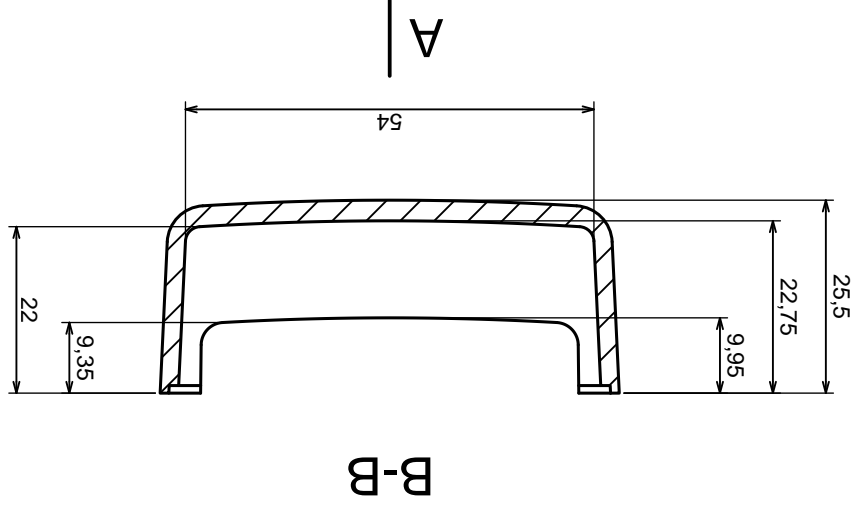

Tolerance: +/- 0.5

Material: PS, ABS

Scale 1:1

Format: A3

Product model
Enclosure Z99 - assembly

All rights reserved, Copyright Kradex 2016

A-A

A

B-B

Scale 1:1	Tolerance: +/- 0,5
Format: A3	Material: PS, ABS
Product model	Enclosure Z99 - base

All rights reserved, Copyright Kradex 2016

Scale 1:1	Tolerance: +/- 0,5
Format: A3	Material: PS, ABS
Product model	Enclosure Z99 - cover

All rights reserved, Copyright Kradex 2016

All rights reserved, Copyright Kradex 2016		Product model	Enclosure Z99 - filter
Format: A3		Material: PS, ABS	
Scale 1:1		Tolerance: +/- 0.5	

X-ON Electronics