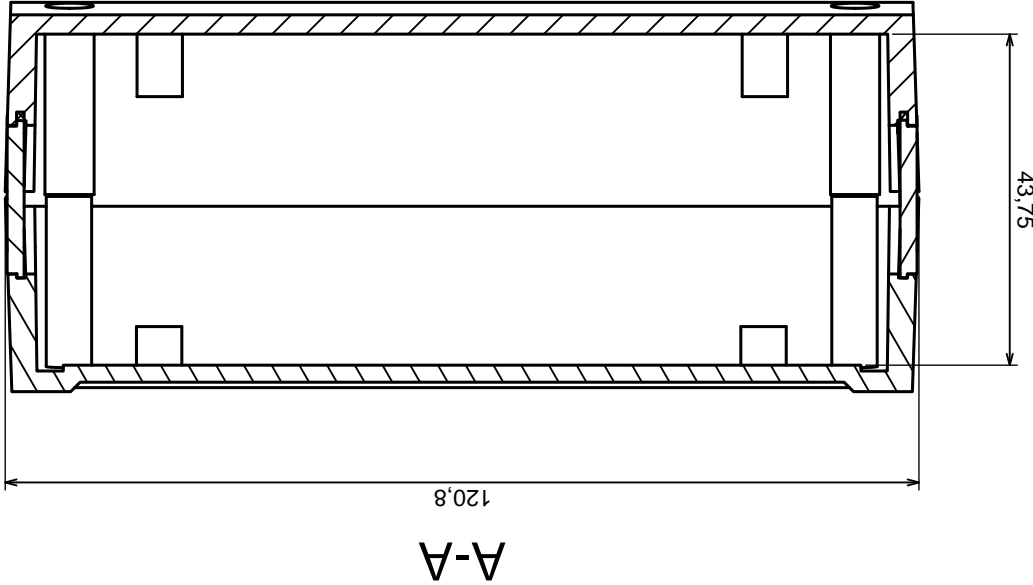

Tolerance: +/- 0.5

Material: PS, ABS

Scale 1:1

Format: A3

Product model
Enclosure Z99 - assembly

All rights reserved, Copyright Kradex 2016

A-A

A

B-B

Scale 1:1	Tolerance: +/- 0,5
Format: A3	Material: PS, ABS
Product model	Enclosure Z99 - base

All rights reserved, Copyright Kradex 2016

Scale 1:1	Tolerance: +/- 0,5
Format: A3	Material: PS, ABS
Product model	Enclosure Z99 - cover