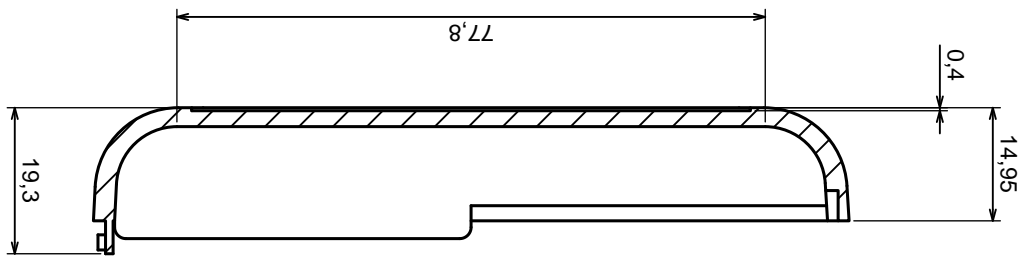

Product model  
Enclosure Z91 - base

All rights reserved, Copyright Kradex 2016

A-A

All rights reserved, Copyright Kradex 2016

Product model Enclosure Z91 - cover

Format: A3

Material: PS, ABS

Tolerance: +/- 0,5