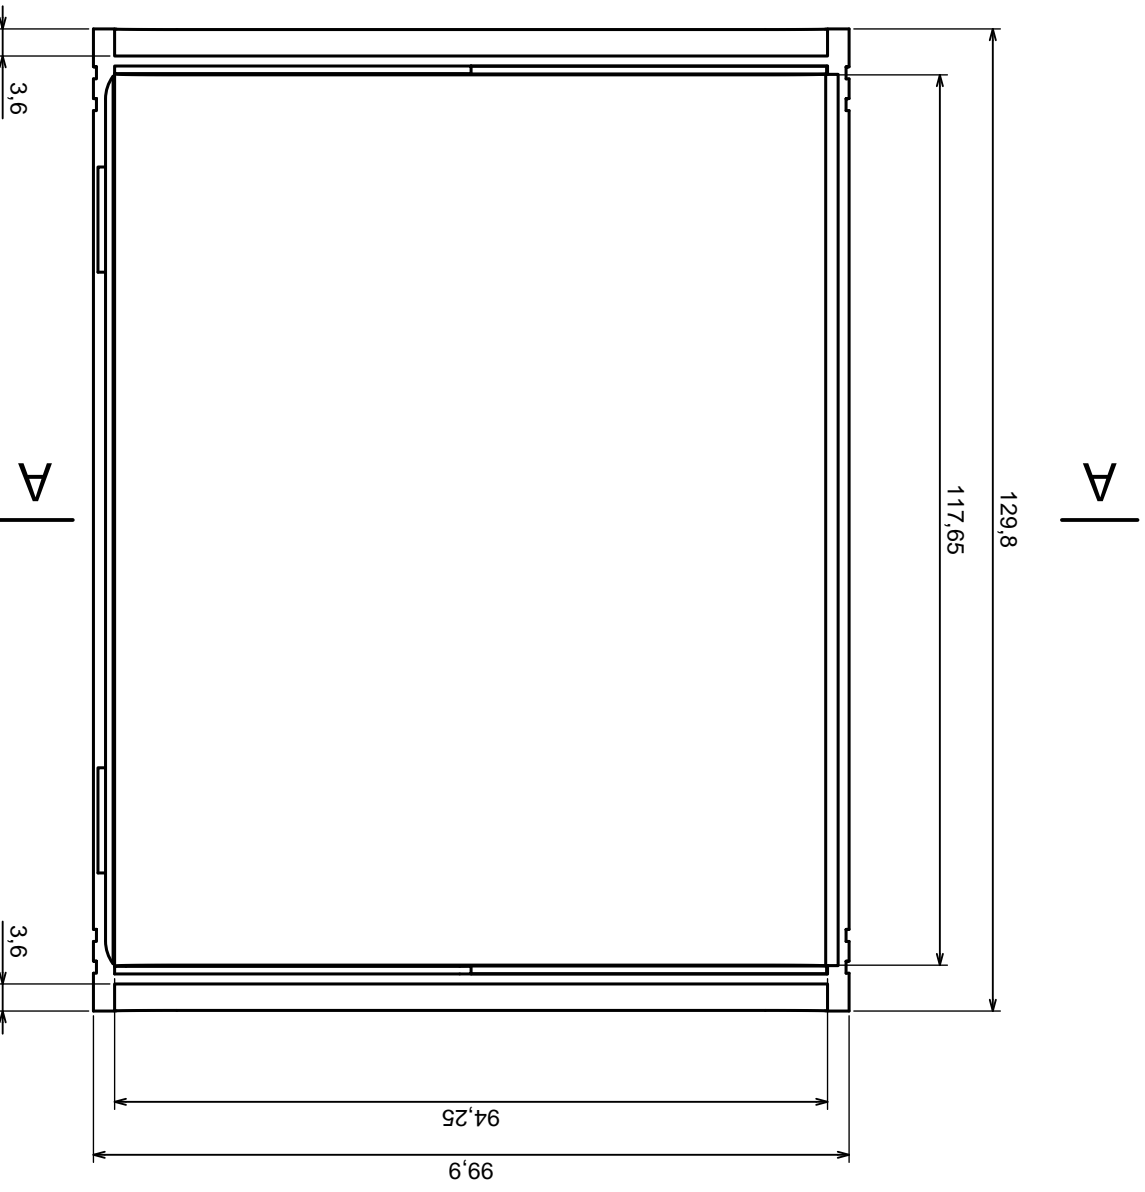

Tolerance: +/- 0.5

Material: PS, ABS

Scale 1:1

Format: A3

Product model  
Enclosure Z91 - assembly

All rights reserved, Copyright Kradex 2016

A-A

129,9

Product model  
Enclosure Z91 - base

All rights reserved, Copyright Kradex 2016

A-A

All rights reserved, Copyright Kradex 2016

Product model Enclosure Z91 - cover

Format: A3

Material: PS, ABS

Tolerance: +/- 0,5