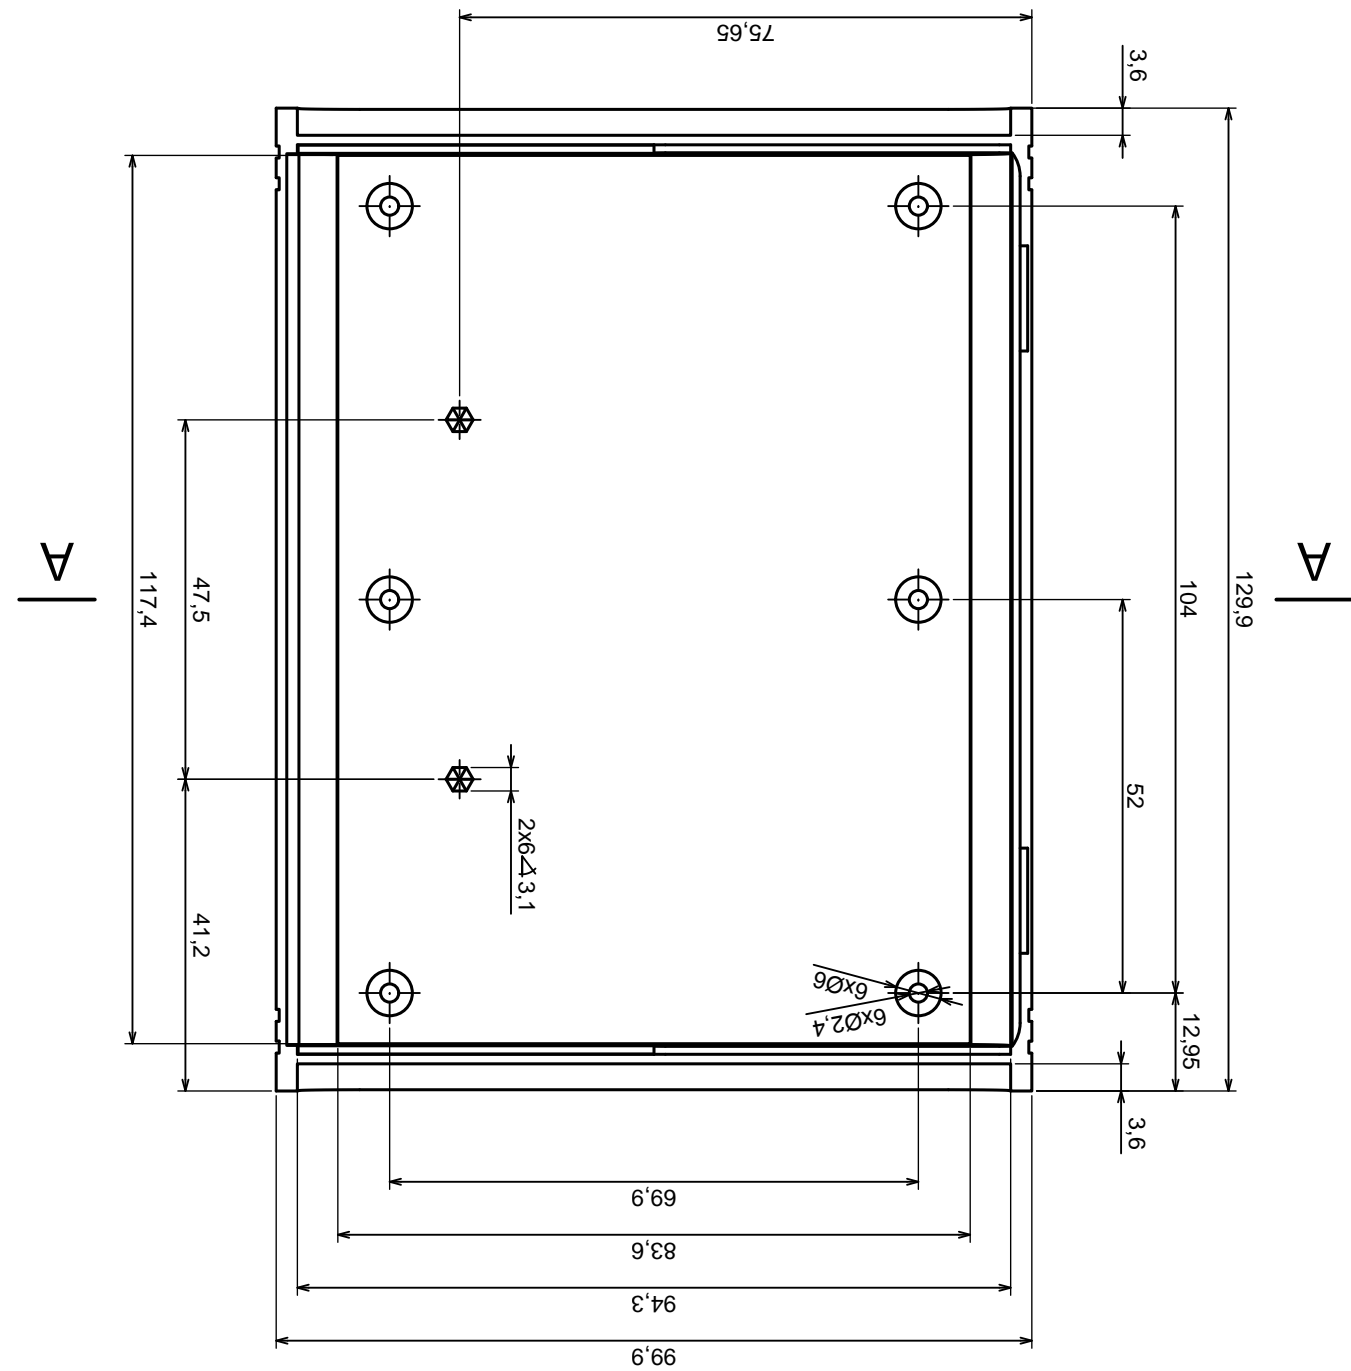

Tolerance: +/- 0.5

Material: PS, ABS

Scale 1:1

Format: A3

Product model  
Enclosure Z91 - assembly

All rights reserved, Copyright Kradex 2016

A-A

129,9

Product model  
Enclosure Z91 - base

All rights reserved, Copyright Kradex 2016

A-A

All rights reserved, Copyright Kradex 2016

Product model Enclosure Z91 - cover

Format: A3

Material: PS, ABS

Tolerance: +/- 0,5