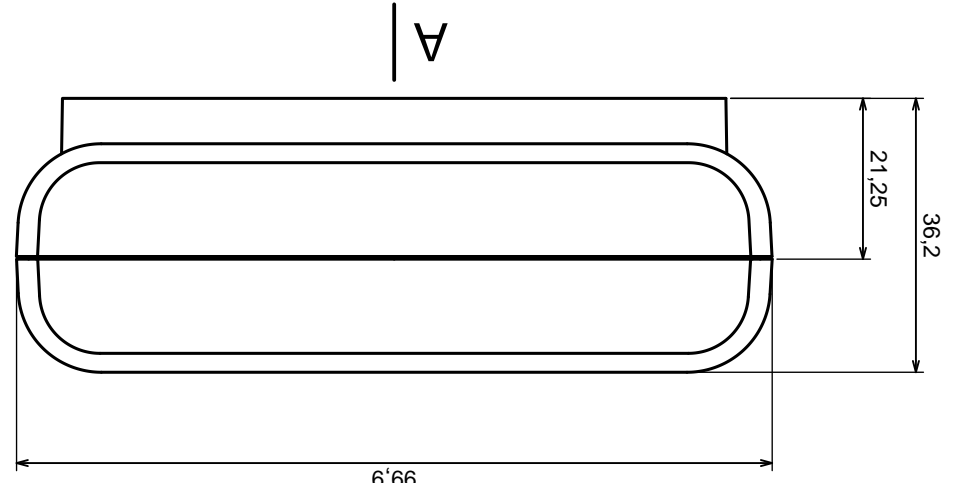

Tolerance: +/- 0.5

Material: PS, ABS

Scale 1:1

Format: A3

Product model  
Enclosure Z91 - assembly

All rights reserved, Copyright Kradex 2016

A-A

129,9

30,85

A

99,9

36,2

21,25

A

Tolerance: +/- 0.5

Material: PS, ABS

Product model  
Enclosure Z91 - base

All rights reserved, Copyright Kradex 2016

A-A

All rights reserved, Copyright Kradex 2016

Product model Enclosure Z91 - cover

Format: A3

Material: PS, ABS

Tolerance: +/- 0,5