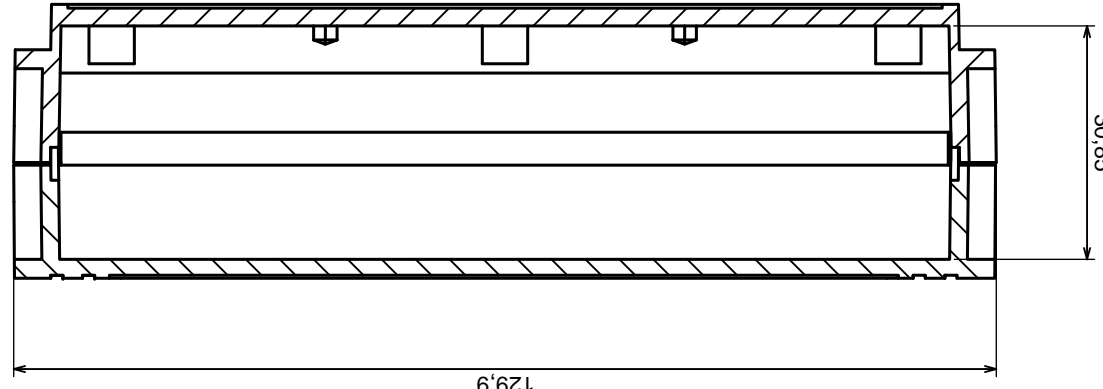

Tolerance: +/- 0.5

Material: PS, ABS

Scale 1:1

Format: A3

Product model  
Enclosure Z91 - assembly

All rights reserved, Copyright Kradex 2016

A-A

129,9

Product model  
Enclosure Z91 - base

All rights reserved, Copyright Kradex 2016

A-A

All rights reserved, Copyright Kradex 2016

Product model Enclosure Z91 - cover

Format: A3

Material: PS, ABS

Tolerance: +/- 0,5