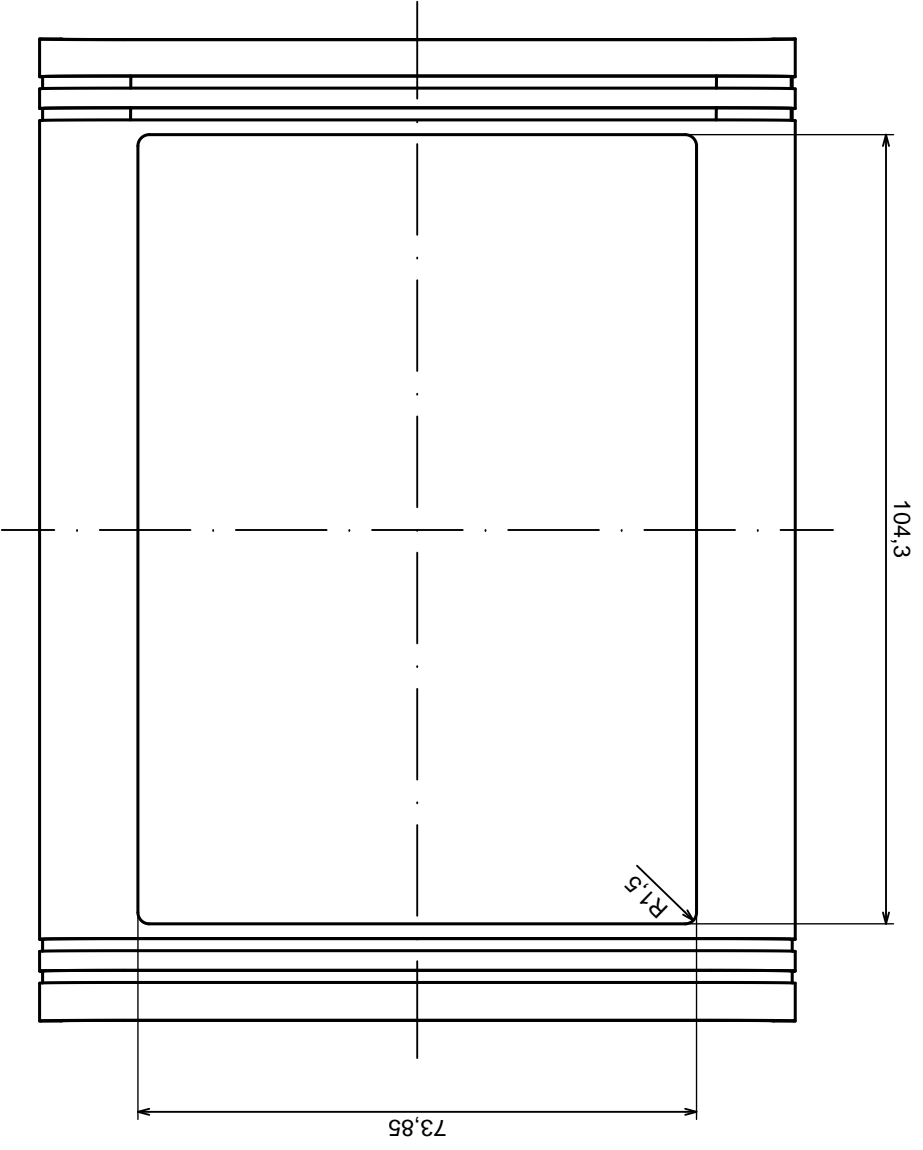

Tolerance: +/- 0.5

Material: PS, ABS

Scale 1:1

Format: A3

Product model  
Enclosure Z91 - assembly

All rights reserved, Copyright Kradex 2016

A-A

129,9

Product model  
Enclosure Z91 - base

All rights reserved, Copyright Kradex 2016

A-A

All rights reserved, Copyright Kradex 2016

Product model Enclosure Z91 - cover

Format: A3

Material: PS, ABS

Tolerance: +/- 0,5