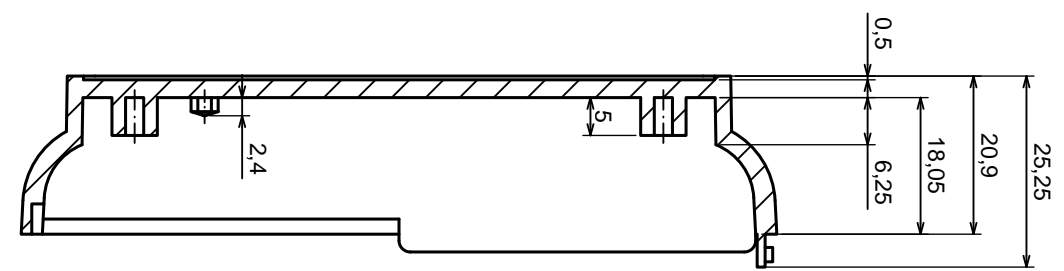

Product model  
Enclosure Z91 - base

All rights reserved, Copyright Kradex 2016

A-A

All rights reserved, Copyright Kradex 2016

Product model Enclosure Z91 - cover

Format: A3

Material: PS, ABS

Tolerance: +/- 0,5