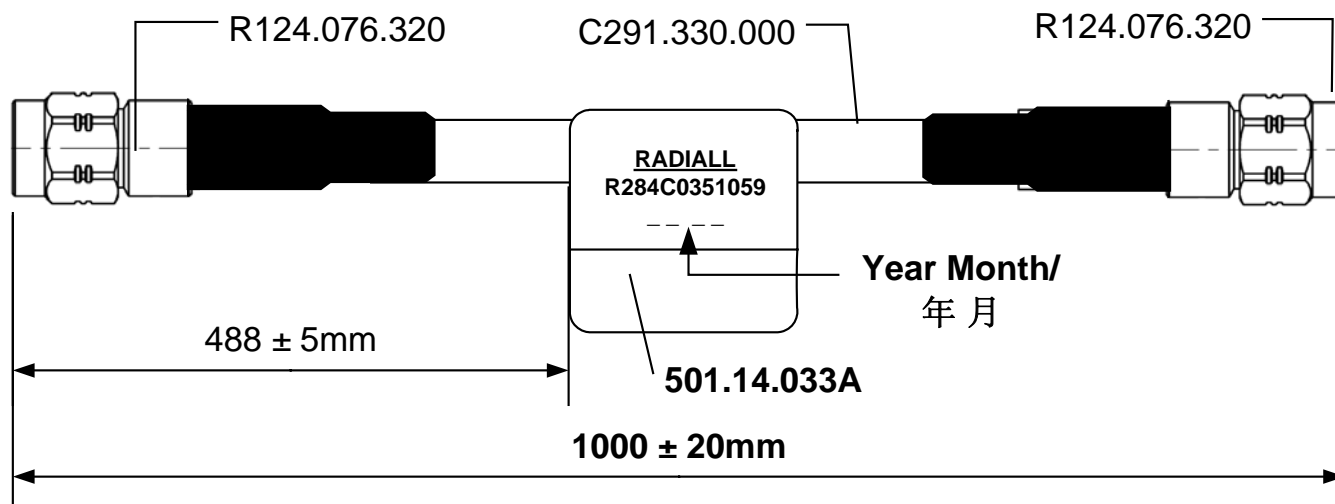

### TECHNICAL DATA SHEET CABLE ASSEMBLY

PART NUMBER :R284C0351059

Issue : NA

Date : NA

Customer : **Radio Spares**

Specification : **NA**

Issue : **NA**

Date : **N/A**

All dimensions are in mm

Connectors designation :

Connector 1 :SMA straight plug full crimp type  
cable 5/50D (R124.076.320)

Connector 2 : SMA straight plug full crimp type  
cable 5/50D (R124.076.320)

Cable designation :

Flexible Cable 5/50D (RG223)  
C291.330.000

Nominal length :

Lg: 1000 mm

Cable colour :

Black

Outer diameter :

5.38 mm