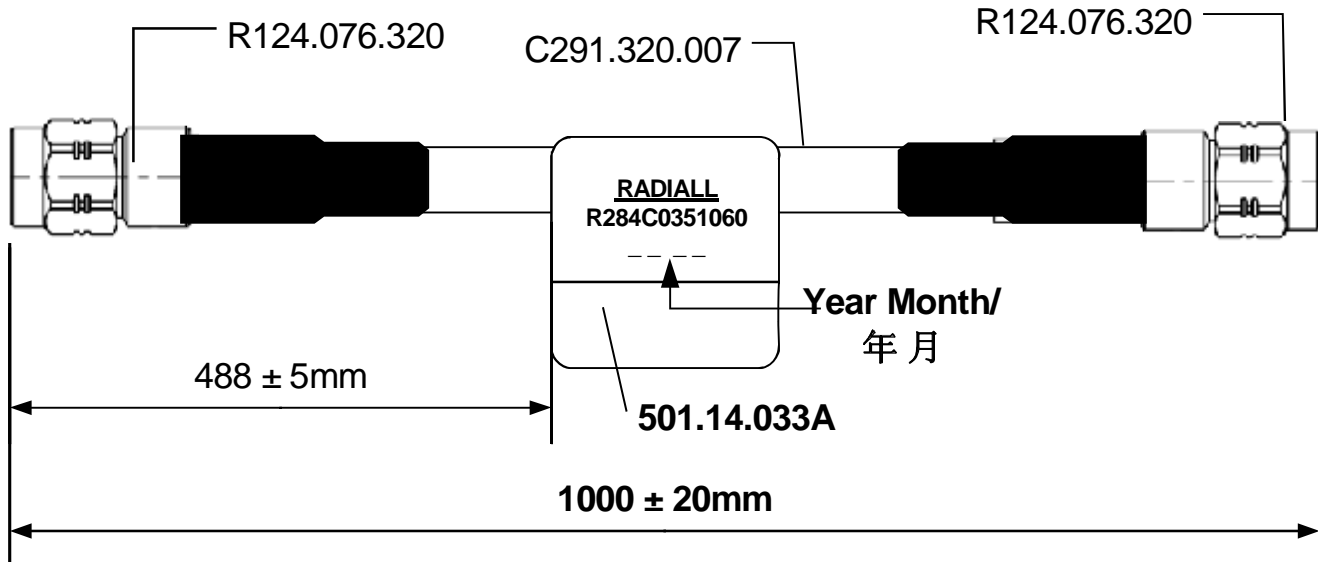

No.390, Yong He Road,
Shanghai 200072, China

TECHNICAL DATA SHEET CABLE ASSEMBLY

PART NUMBER :R284C0351060

Issue : NA

Date : NA

Customer : **Radio Spares**

Specification : NA

Issue : NA

Date : N/A

All dimensions are in mm

Connectors designation :

Connector 1 :SMA straight plug full crimp type
cable 5/50D (R124.076.320)

Connector 2 : SMA straight plug full crimp type
cable 5/50D (R124.076.320)

Cable designation :

Flexible Cable 5/50D (RG142)

Nominal length :

C291.320.007
Lg: 1000 mm

Cable colour :

Brown

Outer diameter :

4.95 mm

Voltage Rating : 335 Veff max

MECHANICAL CHARACTERISTICS :

Recommend min. bend radius : 25 mm

Cable crush resistance : NA

Life (connectors) : 100 cycles

ENVIRONMENTAL CHARACTERISTICS :

Operating temperature range : -55° C to +135° C