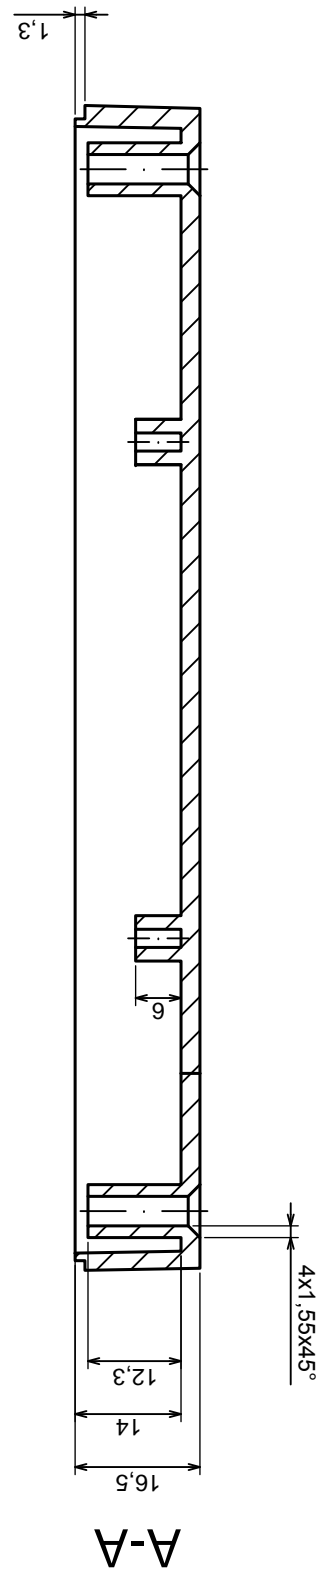

Tolerance: +/- 0.5

Material: PS, ABS

Scale 1:1

Format: A3

Product model  
Enclosure Z78 - assembly

All rights reserved, Copyright Kradex 2016

A-A

A

All rights reserved, Copyright Kradex 2016		Product model	Enclosure Z78- cover
Format: A3		Material: PS, ABS	
Scale 1:1		Tolerance: +/- 0.5	