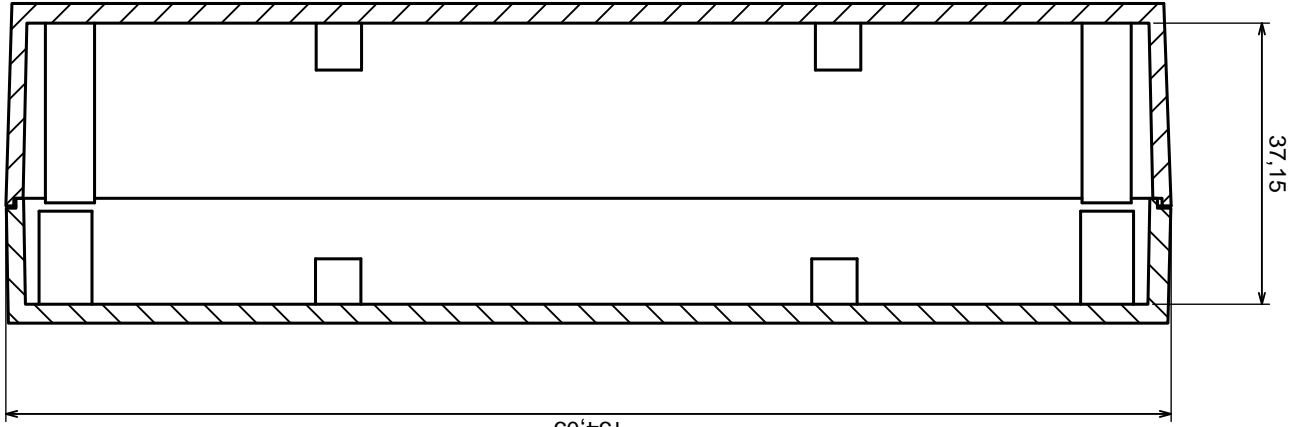

Tolerance: +/- 0.5

Material: PS, ABS

Scale 1:1

Format: A3

Product model  
Enclosure Z78 - assembly

All rights reserved, Copyright Kradex 2016

A-A

A

All rights reserved, Copyright Kradex 2016		Product model	Enclosure Z78- cover
Format: A3		Material: PS, ABS	
Scale 1:1		Tolerance: +/- 0.5	