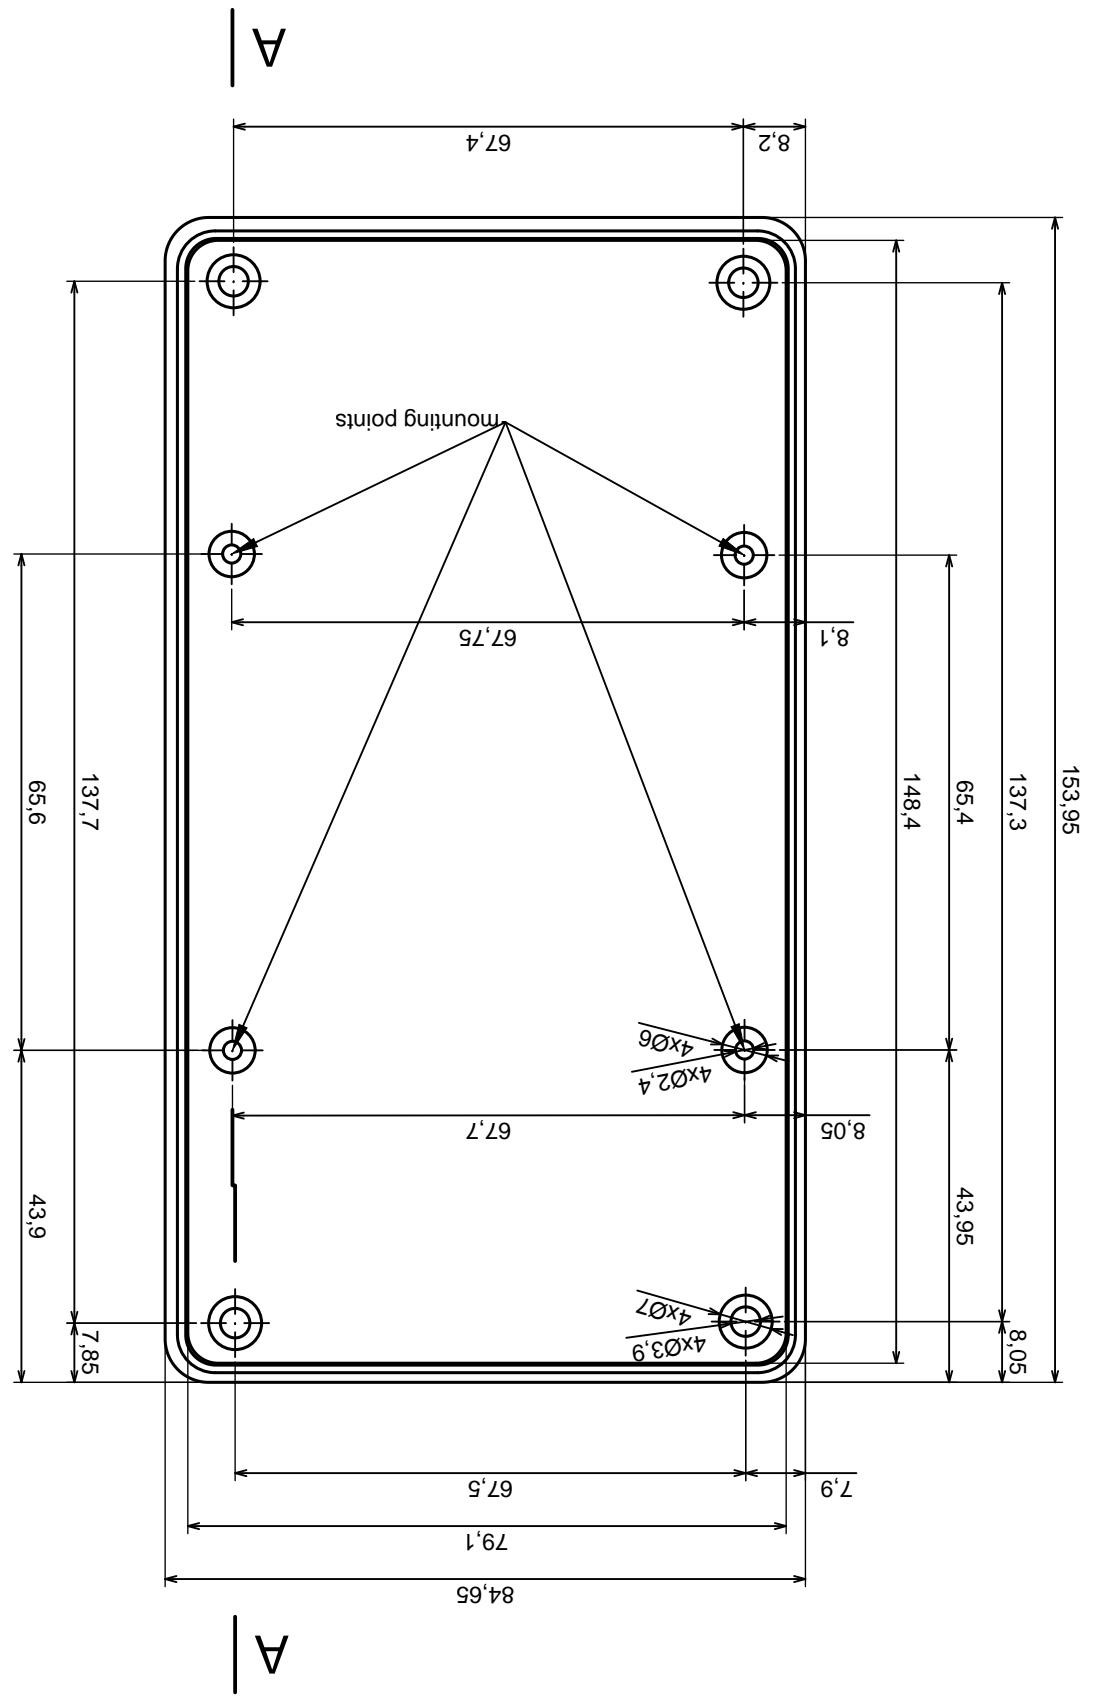

Tolerance: +/- 0.5

Material: PS, ABS

Scale 1:1

Format: A3

Product model  
Enclosure Z78 - assembly

All rights reserved, Copyright Kradex 2016

A-A

A

All rights reserved, Copyright Kradex 2016		Product model	Enclosure Z78- cover
Format: A3		Material: PS, ABS	
Scale 1:1		Tolerance: +/- 0.5	