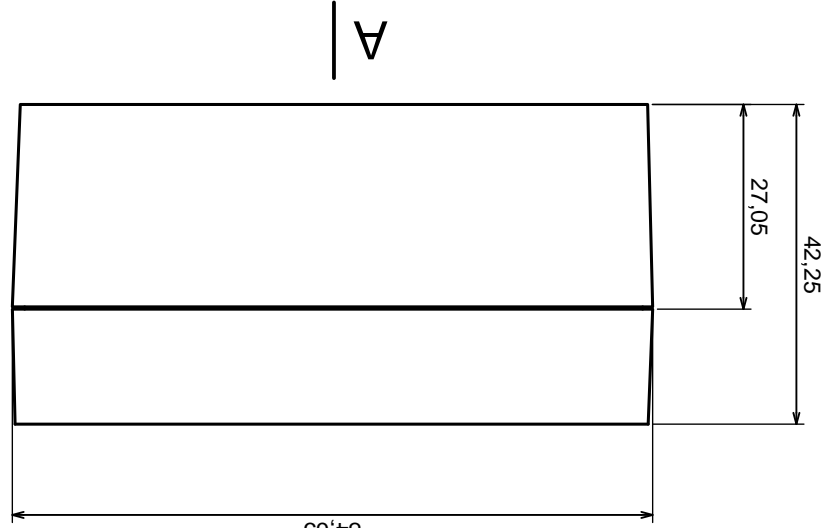

Tolerance: +/- 0.5

Material: PS, ABS

Scale 1:1

Format: A3

Product model  
Enclosure Z78 - assembly

All rights reserved, Copyright Kradex 2016

A-A

A

All rights reserved, Copyright Kradex 2016		Product model	Enclosure Z78- cover
Format: A3		Material: PS, ABS	
Scale 1:1		Tolerance: +/- 0.5	