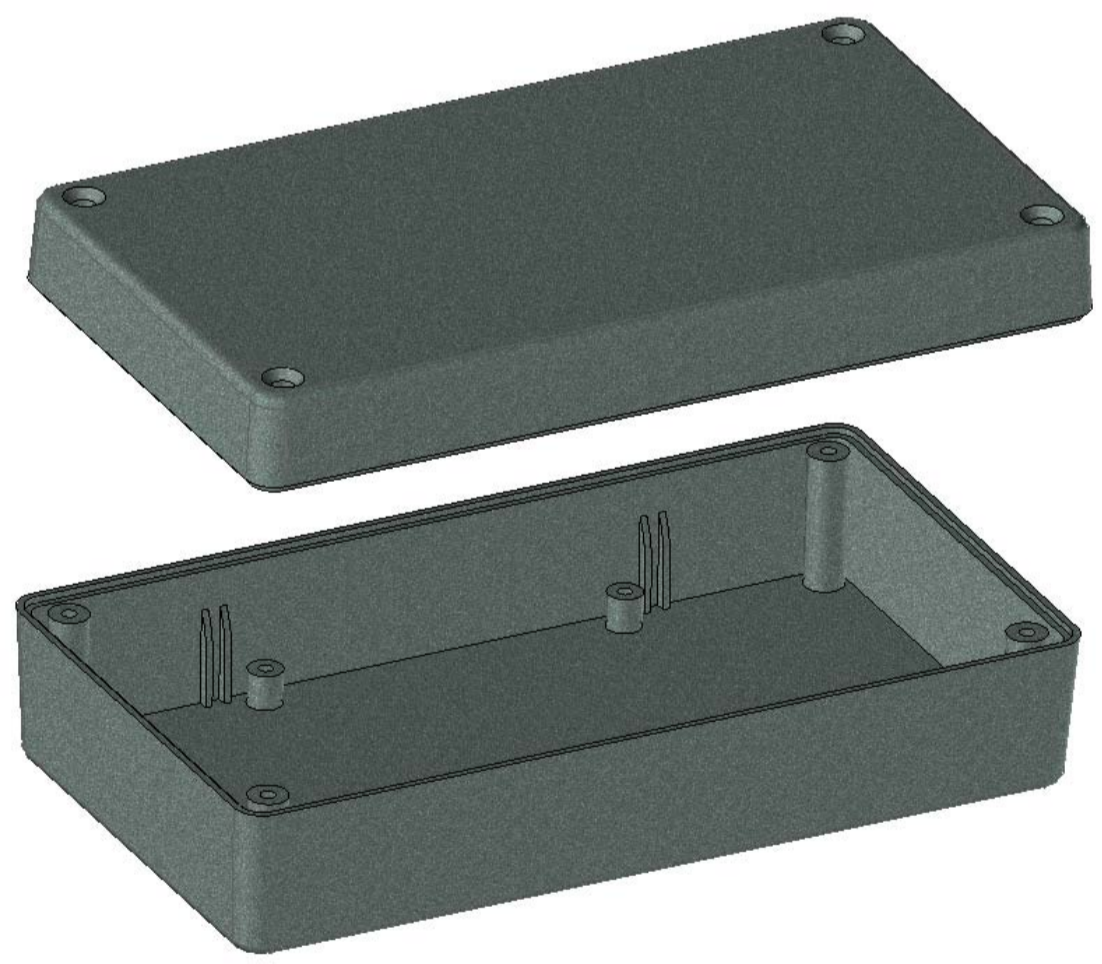

	Model produktu	Z-78
	Materiał: Polystyrene (PS) Format: A4 Skala: 1:1 Tolerancja: +/- 0.1	
ul. Naddnieprzańska 32 04-205 Warszawa Tel: +48 022 613-08-88, Fax: 812-10-68 www.kradox.com.pl		

B - B

R 15

4x Ø 2.4

X-ON Electronics

Largest Supplier of Electrical and Electronic Components

Click to view similar products for [Enclosures, Boxes, & Cases](#) category:

Click to view products by [Kradex](#) manufacturer:

Other Similar products are found below :