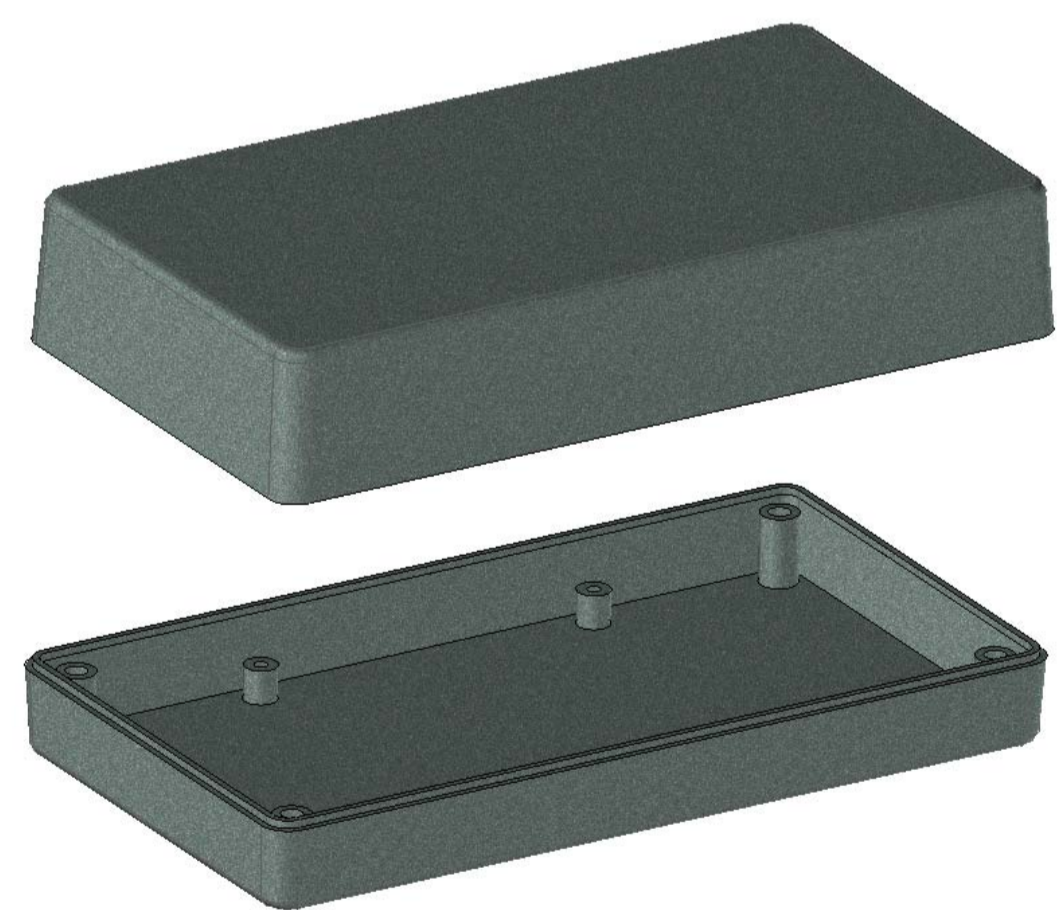

	Model produktu	Z-78
	Materiał: Polystyrene (PS) Format: A4 Skala: 1:1 Tolerancja: +/- 0.1	
ul. Naddnieprzańska 32 04-205 Warszawa Tel: +48 022 613-08-88, Fax: 812-10-68 www.kradox.com.pl		

B - B

R 15

4x Ø 2.4

X-ON Electronics

Largest Supplier of Electrical and Electronic Components

Click to view similar products for [Enclosures, Boxes, & Cases](#) category:

Click to view products by [Kradex](#) manufacturer:

Other Similar products are found below :