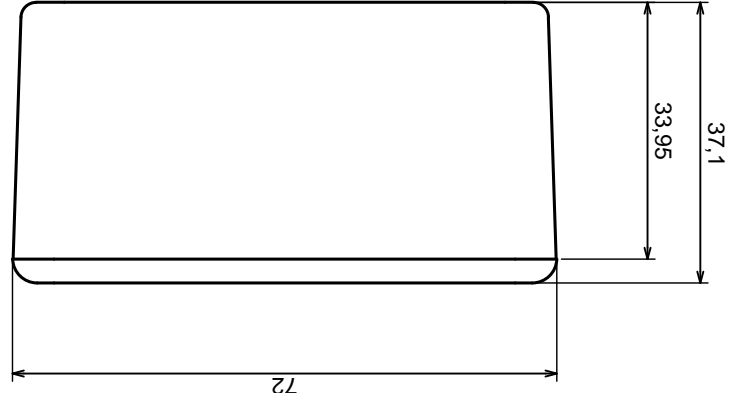

Tolerance: +/- 0.5

Scale 1:1

Material: PS, ABS

Format: A3

Product model
Enclosure Z77 - assembly

All rights reserved, Copyright Kradex 2016

A-A

A

All rights reserved, Copyright Kradex 2016		Product model	Enclosure Z77 - base
Format: A3		Material: PS, ABS	
Scale 1:1		Tolerance: +/- 0.5	

All rights reserved, Copyright Kradex 2016

Product model Enclosure Z77 - cover