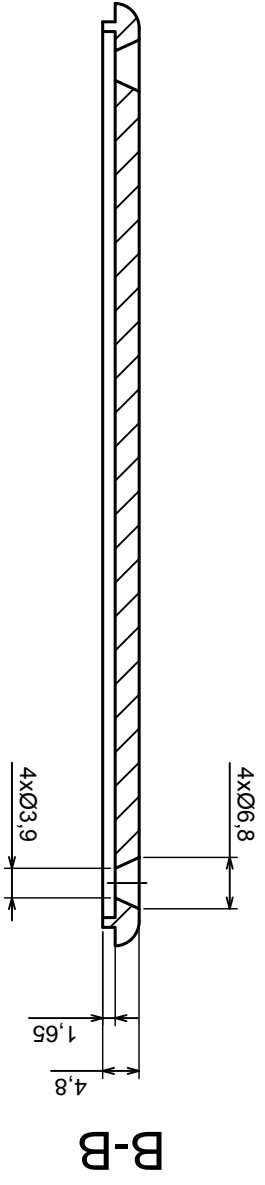

Tolerance: +/- 0.5

Scale 1:1

Material: PS, ABS

Format: A3

Product model
Enclosure Z77 - assembly

All rights reserved, Copyright Kradex 2016

A-A

A

All rights reserved, Copyright Kradex 2016		Product model	Enclosure Z77 - base
Format: A3		Material: PS, ABS	
Scale 1:1		Tolerance: +/- 0.5	

All rights reserved, Copyright Kradex 2016

Product model Enclosure Z77 - cover