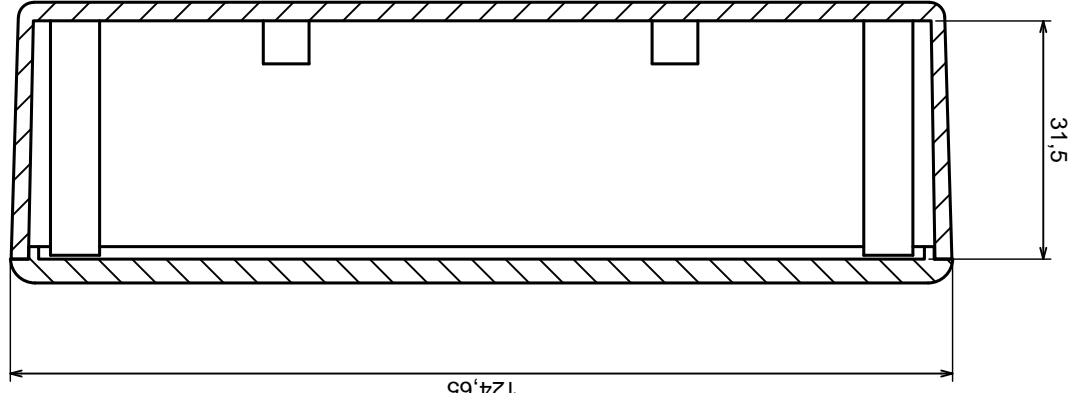

Tolerance: +/- 0.5

Scale 1:1

Material: PS, ABS

Format: A3

Product model
Enclosure Z77 - assembly

All rights reserved, Copyright Kradex 2016

A-A

A

All rights reserved, Copyright Kradex 2016		Product model	Enclosure Z77 - base
Format: A3		Material: PS, ABS	
Scale 1:1		Tolerance: +/- 0.5	

All rights reserved, Copyright Kradex 2016

Product model Enclosure Z77 - cover