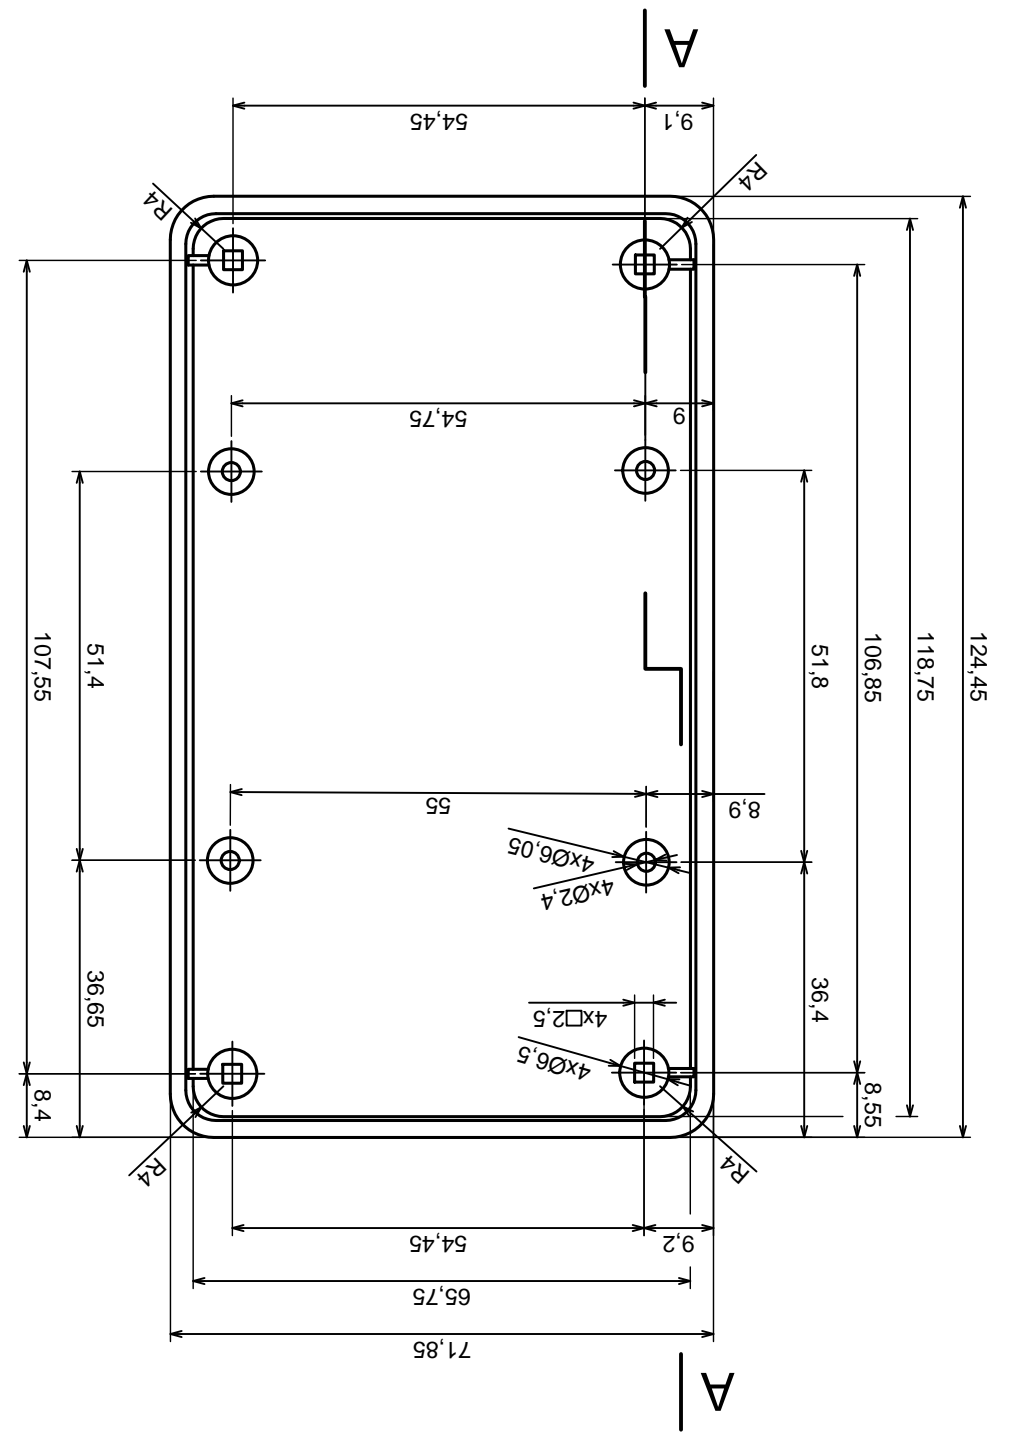

Tolerance: +/- 0.5

Scale 1:1

Material: PS, ABS

Format: A3

Product model
Enclosure Z77 - assembly

All rights reserved, Copyright Kradex 2016

A-A

A

All rights reserved, Copyright Kradex 2016		Product model	Enclosure Z77 - base
Format: A3		Material: PS, ABS	
Scale 1:1		Tolerance: +/- 0.5	

All rights reserved, Copyright Kradex 2016

Product model Enclosure Z77 - cover