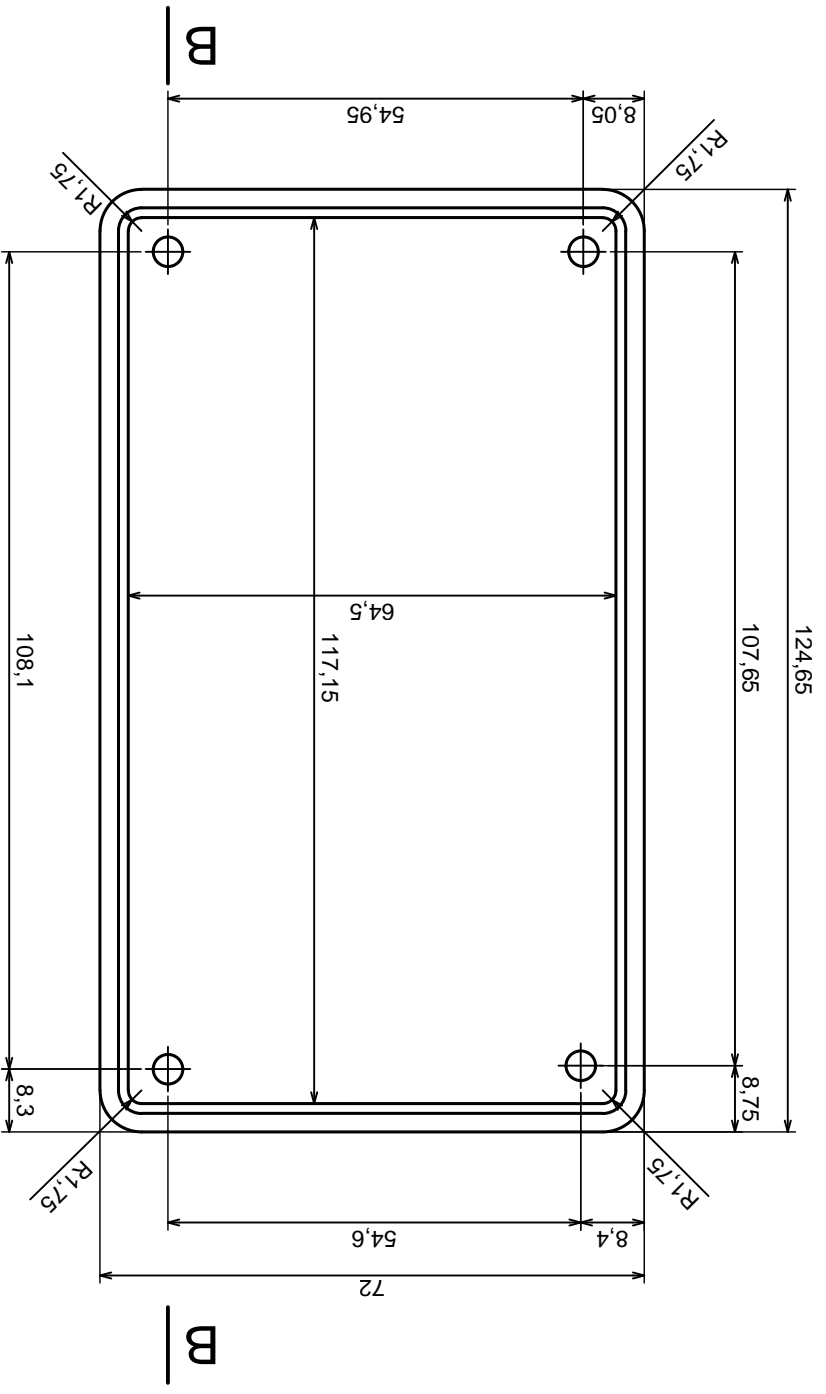

Tolerance: +/- 0.5

Scale 1:1

Material: PS, ABS

Format: A3

Product model
Enclosure Z77 - assembly

All rights reserved, Copyright Kradex 2016

A-A

A

All rights reserved, Copyright Kradex 2016		Product model	Enclosure Z77 - base
Format: A3		Material: PS, ABS	
Scale 1:1		Tolerance: +/- 0.5	

All rights reserved, Copyright Kradex 2016

Product model Enclosure Z77 - cover