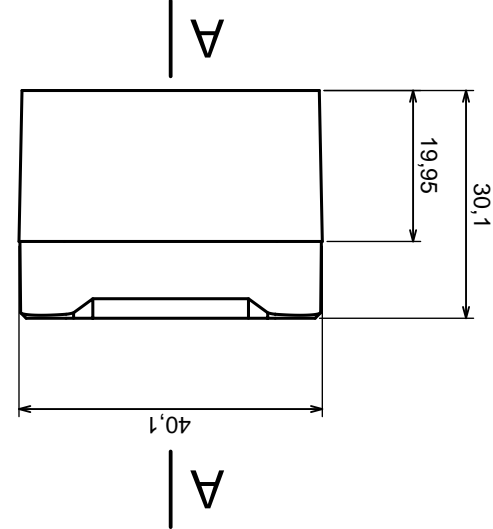

Tolerance: +/- 0.5

Material: PS, ABS

Scale 1:1

Format: A3

Product model  
Enclosure Z65 - assembly

All rights reserved, Copyright Kradex 2016

Scale 1:1	Tolerance: +/- 0.5
Format: A3	Material: PS, ABS
Product model	Enclosure Z65 - base
All rights reserved, Copyright Kradex 2016	

All rights reserved, Copyright Kradex 2016

Product model Enclosure Z65 - cover

Format: A3

Material: PS, ABS

Tolerance: +/- 0.5