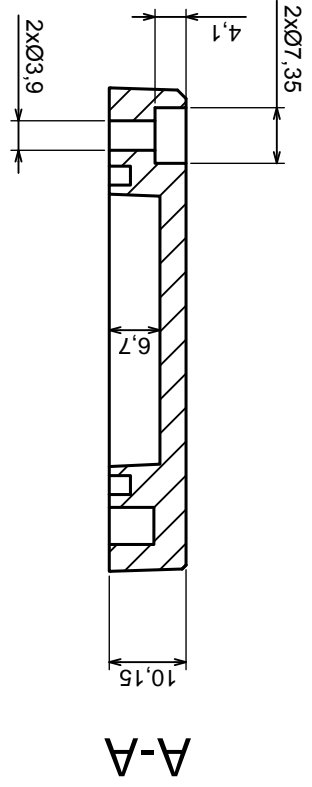

Tolerance: +/- 0.5

Material: PS, ABS

Scale 1:1

Format: A3

Product model  
Enclosure Z65 - assembly

All rights reserved, Copyright Kradex 2016

Scale 1:1	Tolerance: +/- 0.5
Format: A3	Material: PS, ABS
Product model	Enclosure Z65 - base
All rights reserved, Copyright Kradex 2016	

All rights reserved, Copyright Kradex 2016

Product model Enclosure Z65 - cover

Format: A3

Material: PS, ABS

Tolerance: +/- 0.5