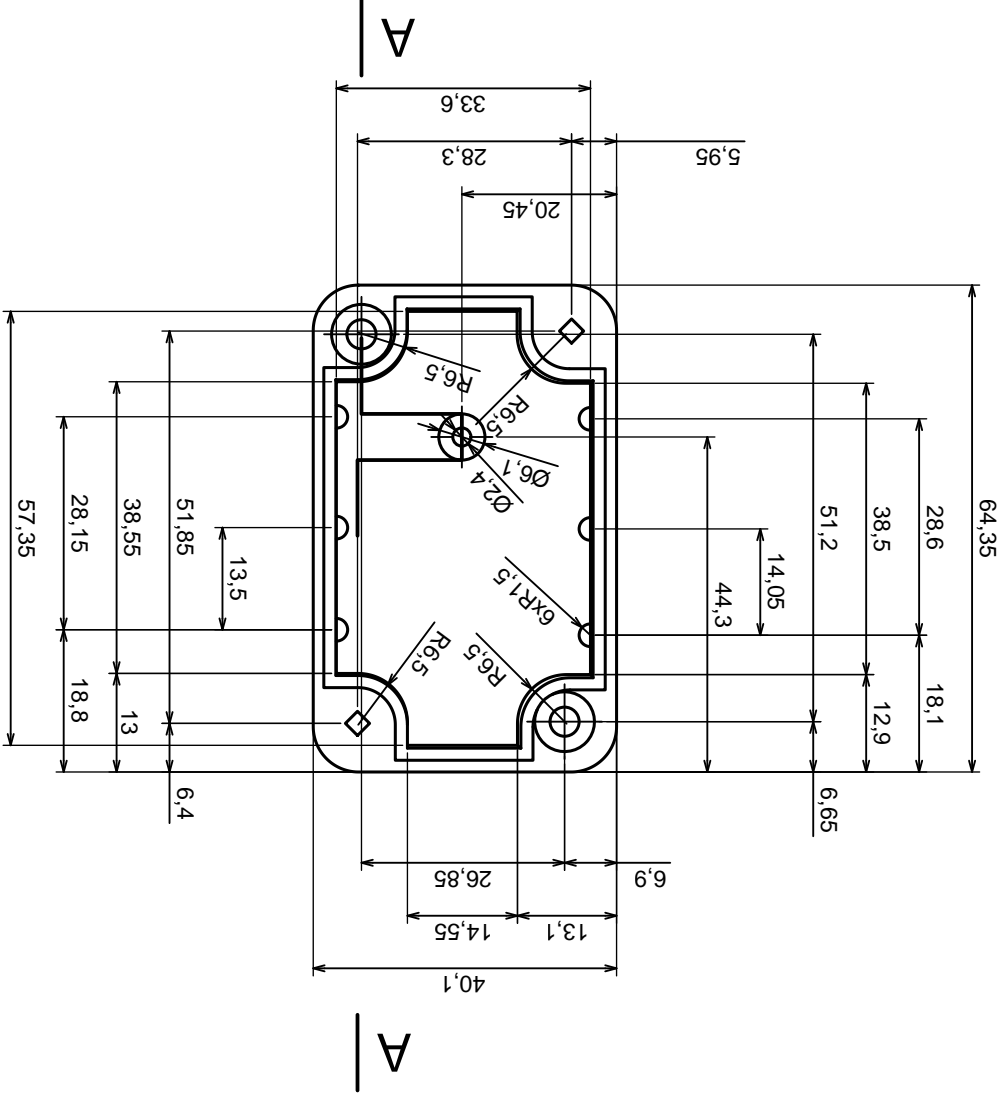

Tolerance: +/- 0.5

Material: PS, ABS

Scale 1:1

Format: A3

Product model  
Enclosure Z65 - assembly

All rights reserved, Copyright Kradex 2016

Scale 1:1	Tolerance: +/- 0.5
Format: A3	Material: PS, ABS
Product model	Enclosure Z65 - base
All rights reserved, Copyright Kradex 2016	

All rights reserved, Copyright Kradex 2016

Product model Enclosure Z65 - cover

Format: A3

Material: PS, ABS

Tolerance: +/- 0.5