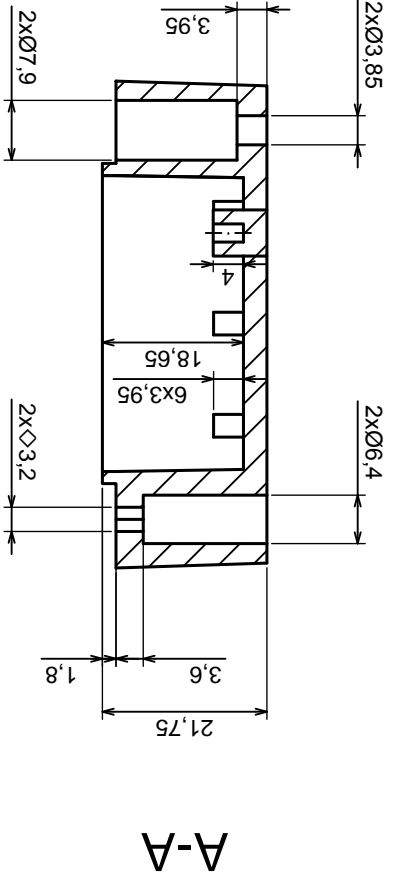

Tolerance: +/- 0.5

Material: PS, ABS

Scale 1:1

Format: A3

Product model  
Enclosure Z65 - assembly

All rights reserved, Copyright Kradex 2016

Scale 1:1	Tolerance: +/- 0.5
Format: A3	Material: PS, ABS
Product model	Enclosure Z65 - base
All rights reserved, Copyright Kradex 2016	

All rights reserved, Copyright Kradex 2016

Product model Enclosure Z65 - cover

Format: A3

Material: PS, ABS

Tolerance: +/- 0.5