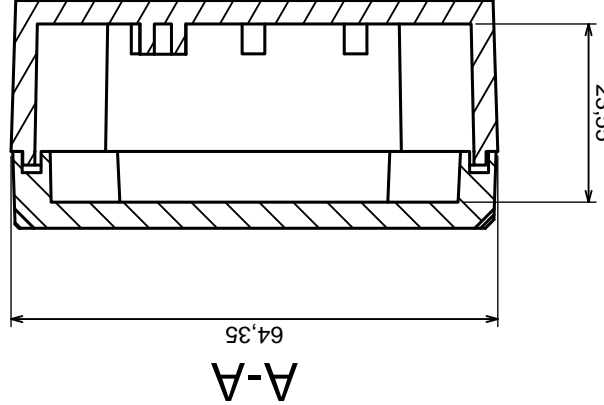

Tolerance: +/- 0.5

Material: PS, ABS

Scale 1:1

Format: A3

Product model  
Enclosure Z65 - assembly

All rights reserved, Copyright Kradex 2016

Scale 1:1	Tolerance: +/- 0.5
Format: A3	Material: PS, ABS
Product model	Enclosure Z65 - base
All rights reserved, Copyright Kradex 2016	

All rights reserved, Copyright Kradex 2016

Product model Enclosure Z65 - cover

Format: A3

Material: PS, ABS

Tolerance: +/- 0.5