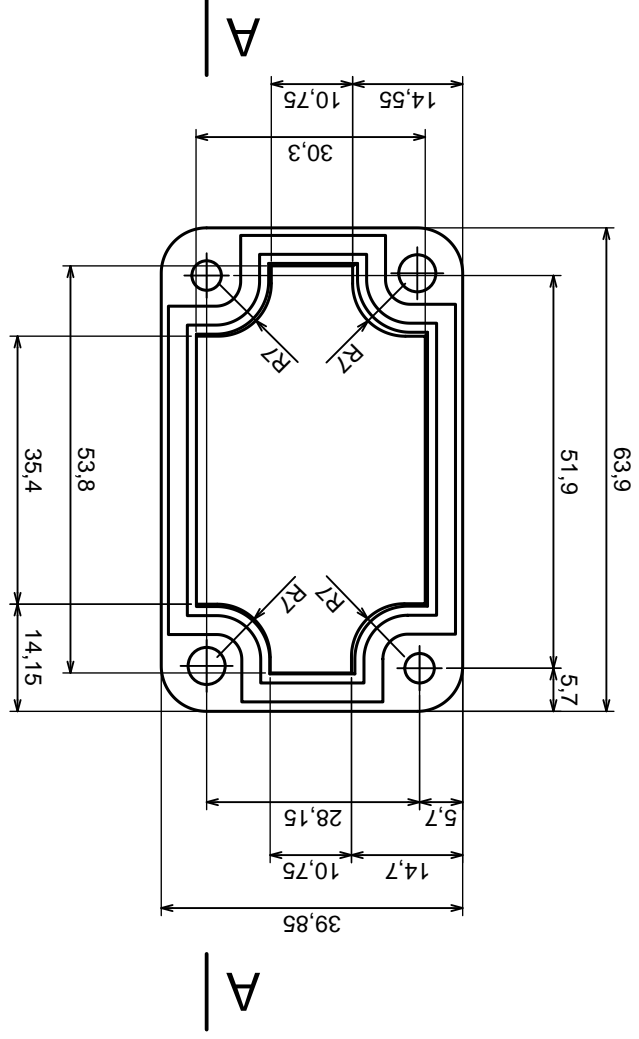

Tolerance: +/- 0.5

Material: PS, ABS

Scale 1:1

Format: A3

Product model  
Enclosure Z65 - assembly

All rights reserved, Copyright Kradex 2016

Scale 1:1	Tolerance: +/- 0.5
Format: A3	Material: PS, ABS
Product model	Enclosure Z65 - base
All rights reserved, Copyright Kradex 2016	

All rights reserved, Copyright Kradex 2016

Product model Enclosure Z65 - cover

Format: A3

Material: PS, ABS

Tolerance: +/- 0.5