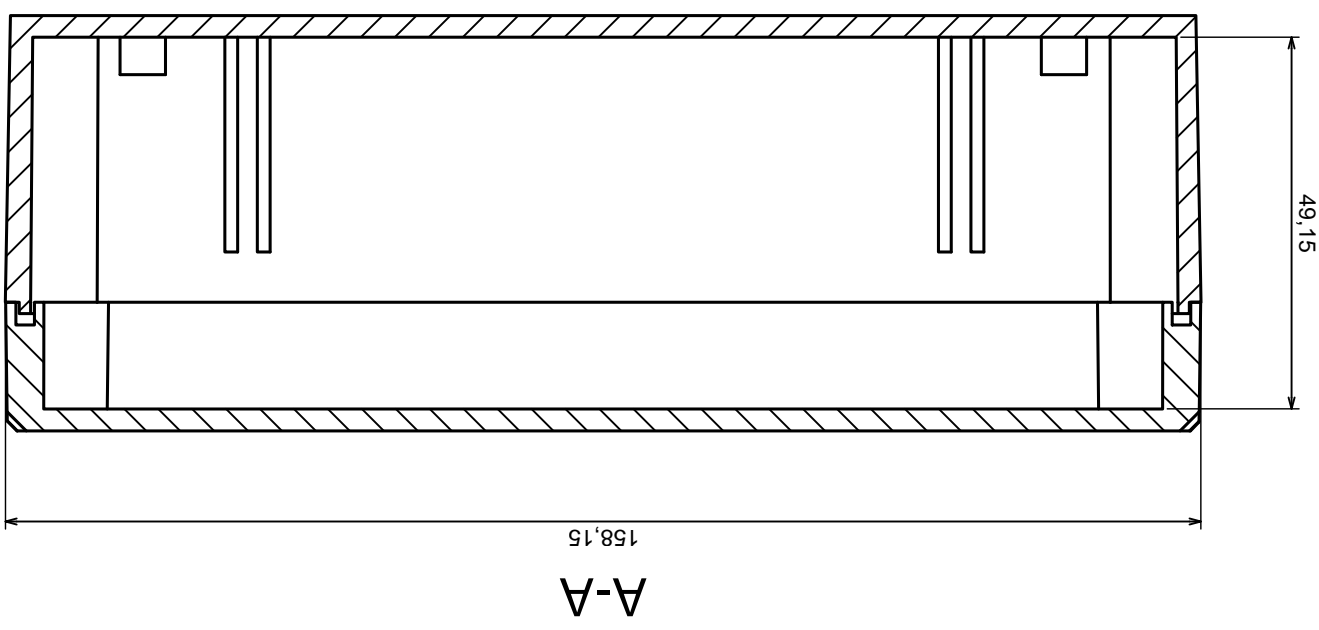

Tolerance: +/- 0.5

Material: PS, ABS

Scale 1:1

Format: A3

Product model
Enclosure Z58 - assembly

All rights reserved, Copyright Kradex 2016

All rights reserved, Copyright Kradex 2016

Product model Enclosure Z58 - base

Format: A3

Material: PS, ABS

Tolerance: +/- 0,5

Scale 1:1

All rights reserved, Copyright Kradex 2016		Product model	Enclosure Z58 - cover
Format: A3	Material: PS, ABS	Scale 1:1	Tolerance: +/- 0.5

X-ON Electronics