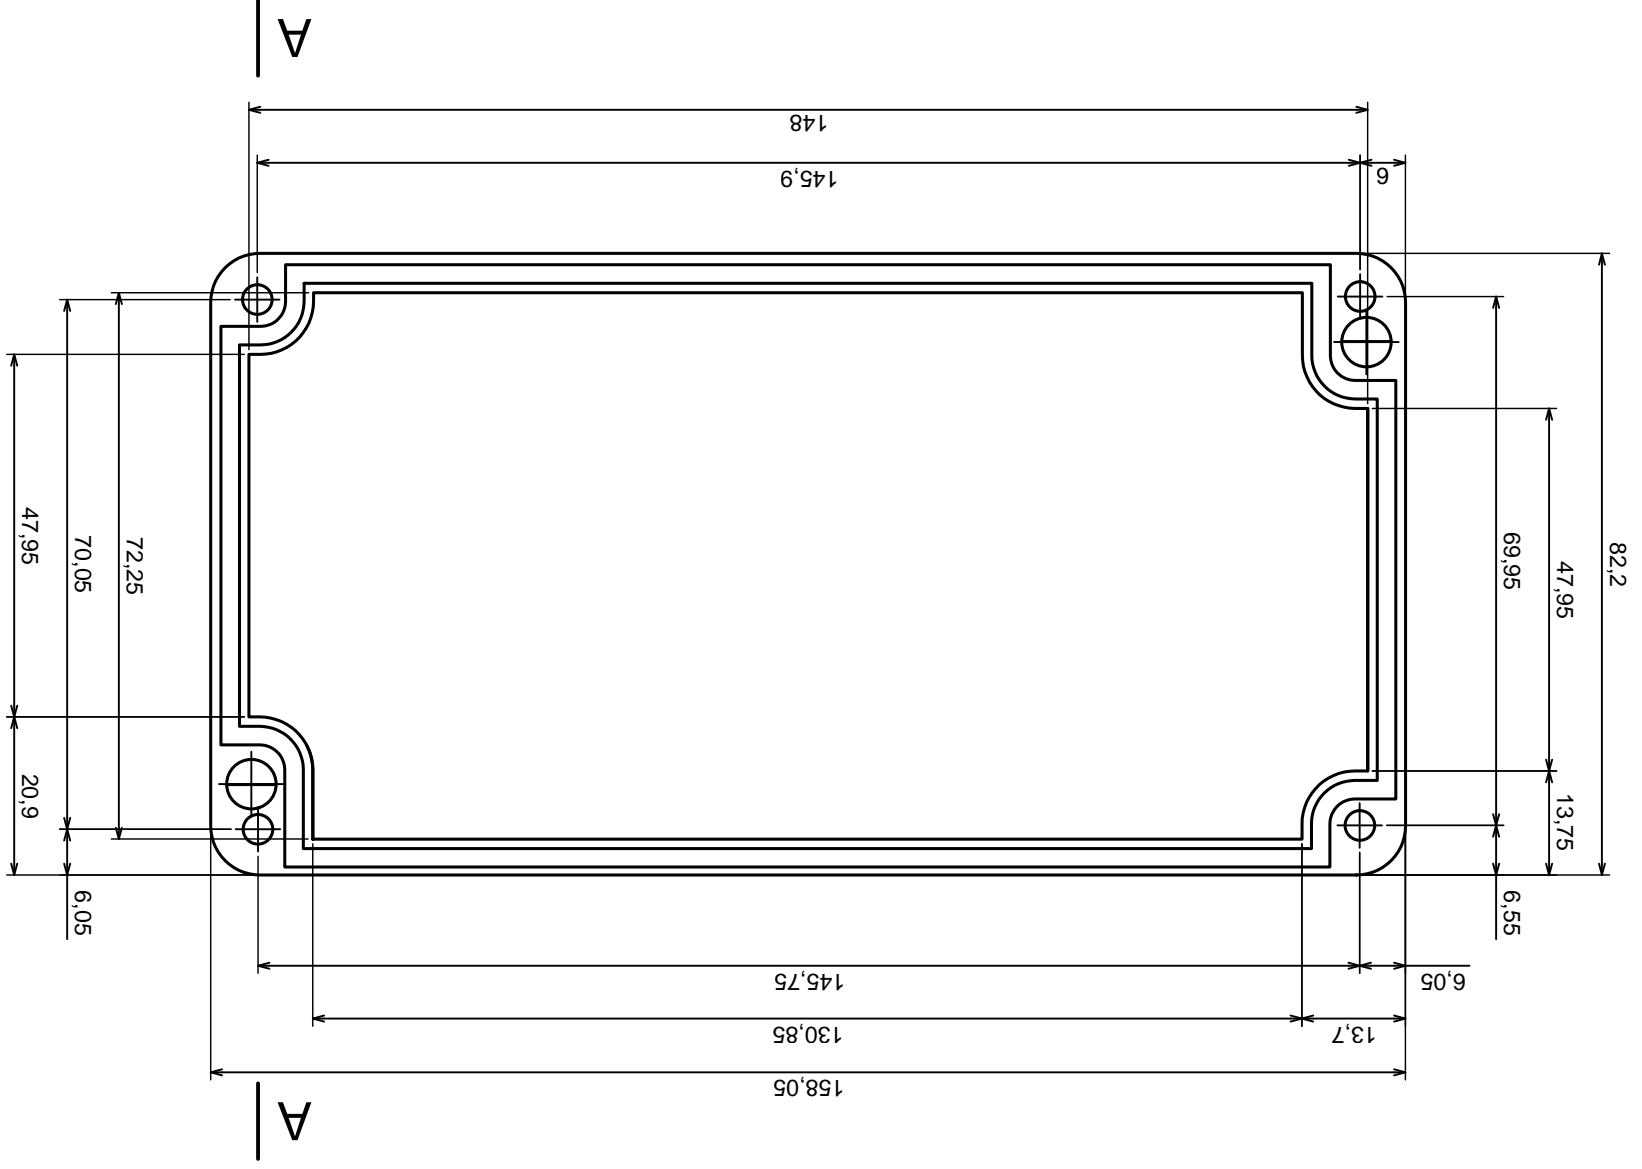

Tolerance: +/- 0.5

Material: PS, ABS

Scale 1:1

Format: A3

Product model
Enclosure Z58 - assembly

All rights reserved, Copyright Kradex 2016

All rights reserved, Copyright Kradex 2016

Product model Enclosure Z58 - base

Format: A3

Material: PS, ABS

Tolerance: +/- 0,5

Scale 1:1

All rights reserved, Copyright Kradex 2016		Product model	Enclosure Z58 - cover
Format: A3	Material: PS, ABS	Scale 1:1	Tolerance: +/- 0.5

X-ON Electronics