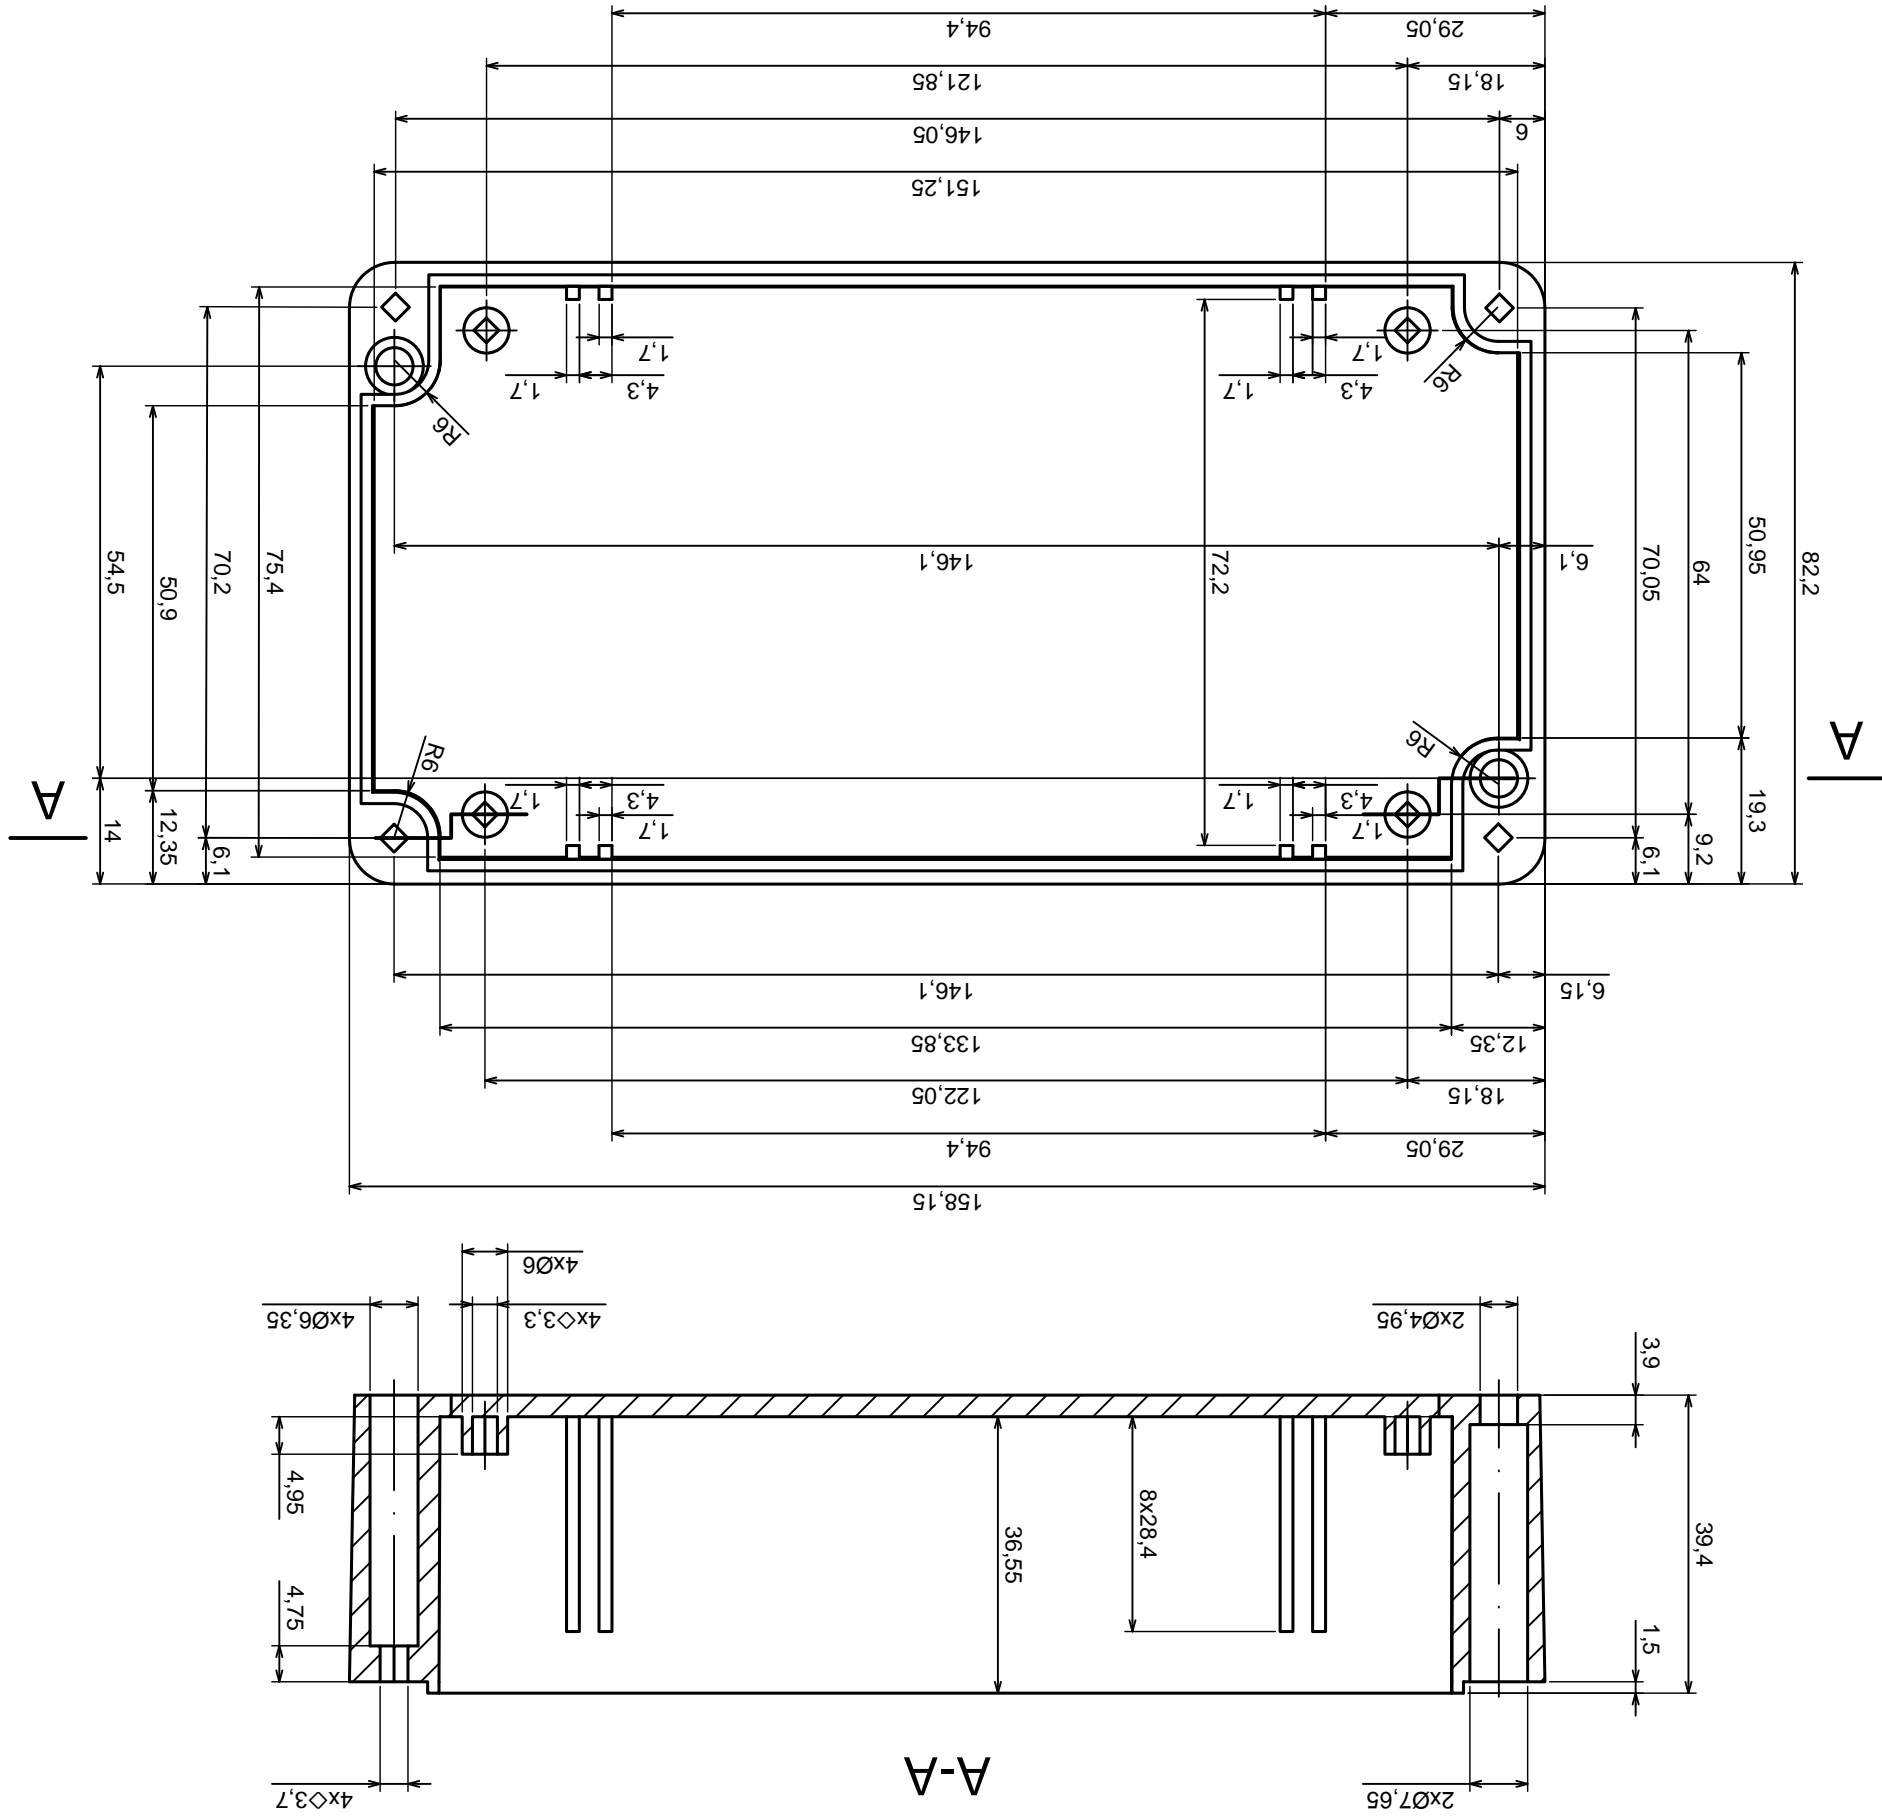

Tolerance: +/- 0.5

Material: PS, ABS

Scale 1:1

Format: A3

Product model
Enclosure Z58 - assembly

All rights reserved, Copyright Kradex 2016

All rights reserved, Copyright Kradex 2016

Product model Enclosure Z58 - base

Format: A3

Material: PS, ABS

Tolerance: +/- 0,5

Scale 1:1

All rights reserved, Copyright Kradex 2016		Product model	Enclosure Z58 - cover
Format: A3	Material: PS, ABS	Scale 1:1	Tolerance: +/- 0.5

X-ON Electronics