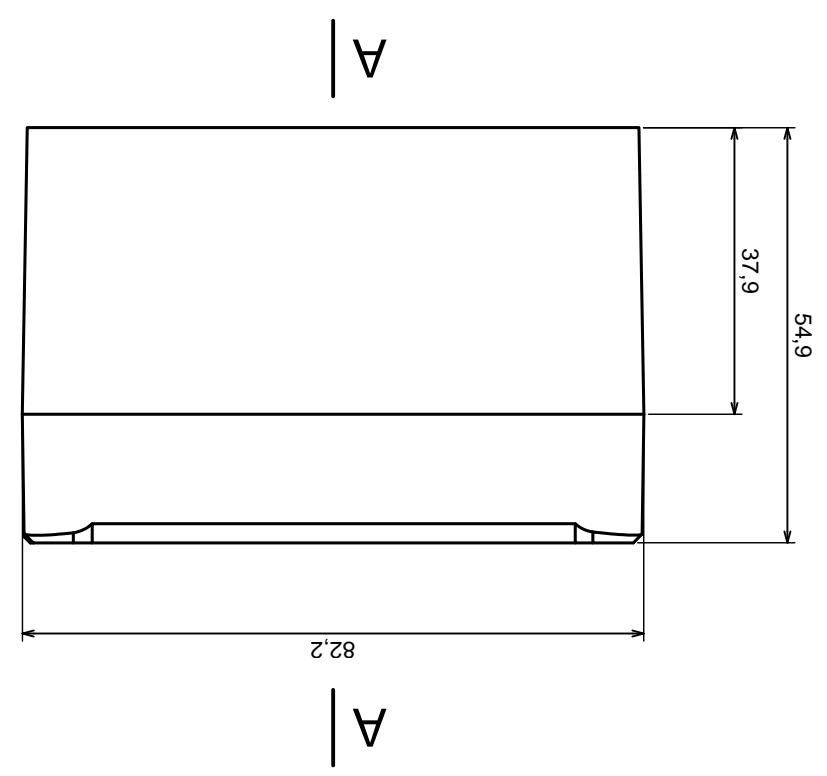

Tolerance: +/- 0.5

Material: PS, ABS

Scale 1:1

Format: A3

Product model
Enclosure Z58 - assembly

All rights reserved, Copyright Kradex 2016

All rights reserved, Copyright Kradex 2016

Product model Enclosure Z58 - base

Format: A3

Material: PS, ABS

Tolerance: +/- 0,5

Scale 1:1

All rights reserved, Copyright Kradex 2016		Product model	Enclosure Z58 - cover
Format: A3	Material: PS, ABS	Scale 1:1	Tolerance: +/- 0.5

X-ON Electronics