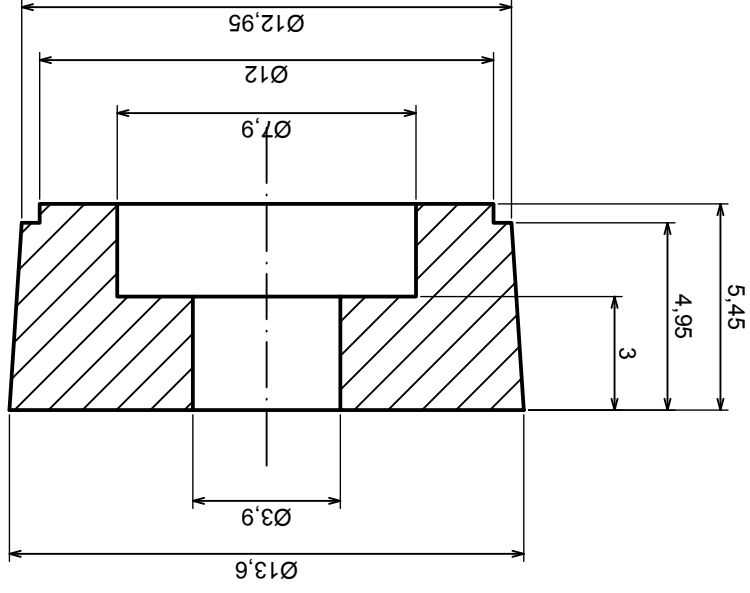

	Tolerance: +/- 0.8	Scale 1:2
	Material: PS, ABS	Format: A3
Product model		Enclosure Z4A - Assembly
All rights reserved, Copyright Kradex 2017		

	Tolerance: +/- 0.8	Scale 1:2
	Material: PS, ABS	Format: A3
Product model		Enclosure Z4A - Cover
All rights reserved, Copyright Kradex 2017		

All rights reserved, Copyright Kradex 2017

Product model: Enclosure Z4A - Board

Format: A3

Material: PS, ABS

Tolerance: +/- 0,8

Scale 5:1		Tolerance: +/- 0.8
Format: A3		Material: PS, ABS
Product model		Enclosure Z4A - Foot
All rights reserved, Copyright Kradex 2017		