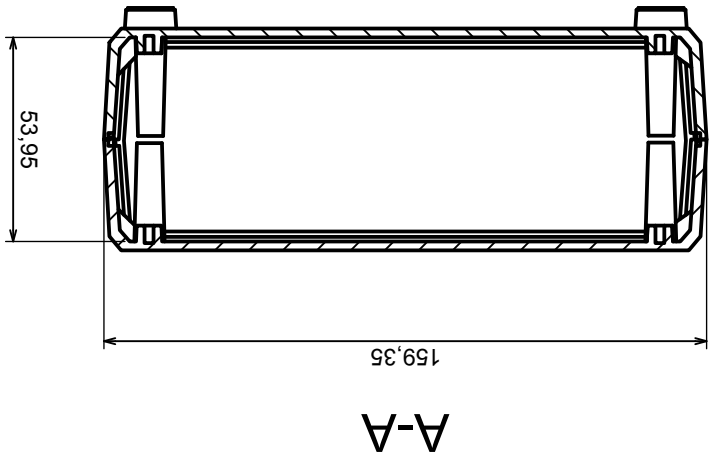

	Tolerance: +/- 0.8	Scale 1:2
	Material: PS, ABS	Format: A3
Product model		Enclosure Z4A - Assembly
All rights reserved, Copyright Kradex 2017		

	Tolerance: +/- 0.8	Scale 1:2
	Material: PS, ABS	Format: A3
Product model		Enclosure Z4A - Cover
All rights reserved, Copyright Kradex 2017		

All rights reserved, Copyright Kradex 2017

Product model: Enclosure Z4A - Board

Format: A3

Material: PS, ABS

Tolerance: +/- 0,8

Scale 5:1		Tolerance: +/- 0.8
Format: A3		Material: PS, ABS
Product model		Enclosure Z4A - Foot
All rights reserved, Copyright Kradex 2017		