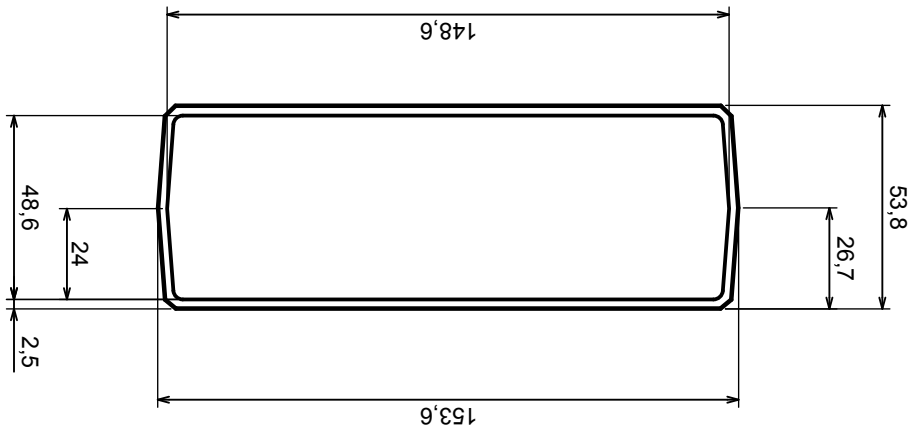

	Tolerance: +/- 0.8	Scale 1:2
	Material: PS, ABS	Format: A3
Product model		Enclosure Z4A - Assembly
All rights reserved, Copyright Kradex 2017		

	Tolerance: +/- 0.8	Scale 1:2
	Material: PS, ABS	Format: A3
Product model		Enclosure Z4A - Cover
All rights reserved, Copyright Kradex 2017		

All rights reserved, Copyright Kradex 2017

Product model: Enclosure Z4A - Board

Format: A3

Material: PS, ABS

Tolerance: +/- 0,8

Scale 5:1		Tolerance: +/- 0.8
Format: A3		Material: PS, ABS
Product model		Enclosure Z4A - Foot
All rights reserved, Copyright Kradex 2017		