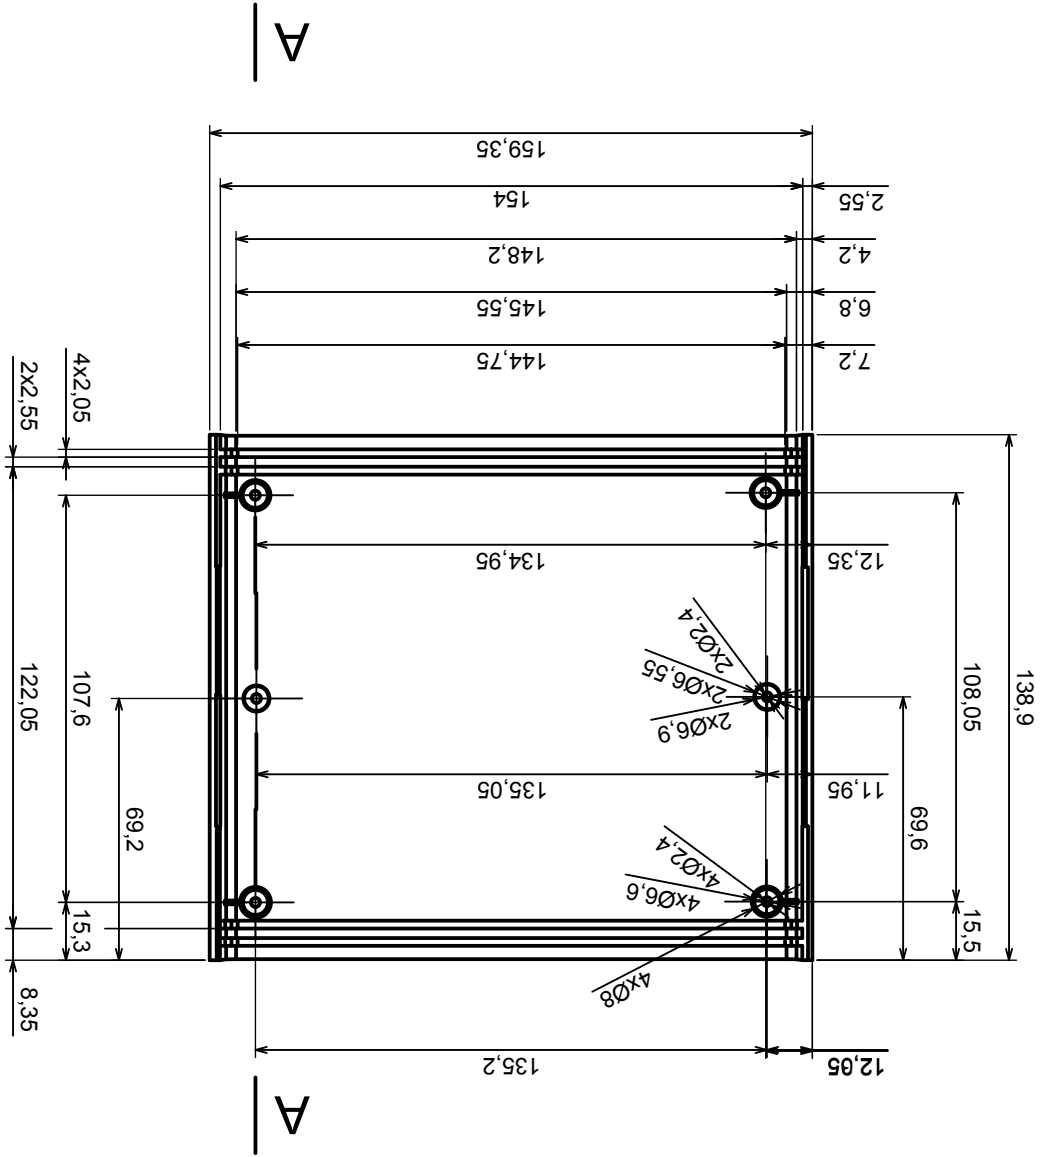

	Tolerance: +/- 0.8	Scale 1:2
	Material: PS, ABS	Format: A3
Product model		Enclosure Z4A - Assembly
All rights reserved, Copyright Kradex 2017		

	Tolerance: +/- 0.8	Scale 1:2
	Material: PS, ABS	Format: A3
Product model		Enclosure Z4A - Cover
All rights reserved, Copyright Kradex 2017		

All rights reserved, Copyright Kradex 2017

Product model: Enclosure Z4A - Board

Format: A3

Material: PS, ABS

Tolerance: +/- 0,8

Scale 5:1		Tolerance: +/- 0.8
Format: A3		Material: PS, ABS
Product model		Enclosure Z4A - Foot
All rights reserved, Copyright Kradex 2017		