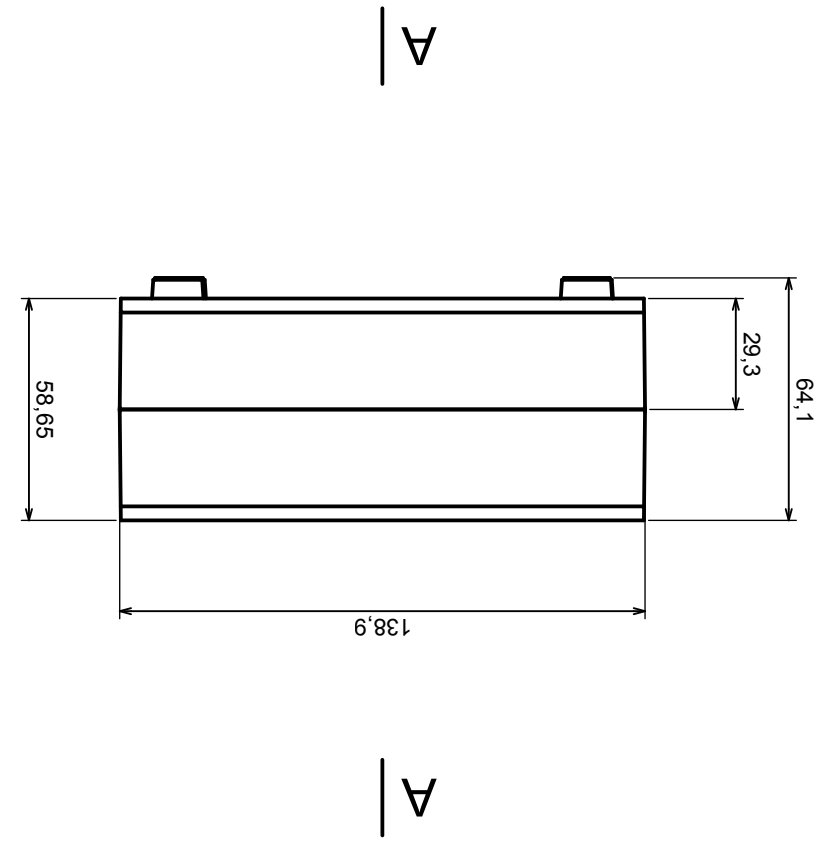

	Tolerance: +/- 0.8	Scale 1:2
	Material: PS, ABS	Format: A3
Product model		Enclosure Z4A - Assembly
All rights reserved, Copyright Kradex 2017		

	Tolerance: +/- 0.8	Scale 1:2
	Material: PS, ABS	Format: A3
Product model		Enclosure Z4A - Cover
All rights reserved, Copyright Kradex 2017		

All rights reserved, Copyright Kradex 2017

Product model: Enclosure Z4A - Board

Format: A3

Material: PS, ABS

Tolerance: +/- 0,8

Scale 5:1		Tolerance: +/- 0.8
Format: A3		Material: PS, ABS
Product model		Enclosure Z4A - Foot
All rights reserved, Copyright Kradex 2017		