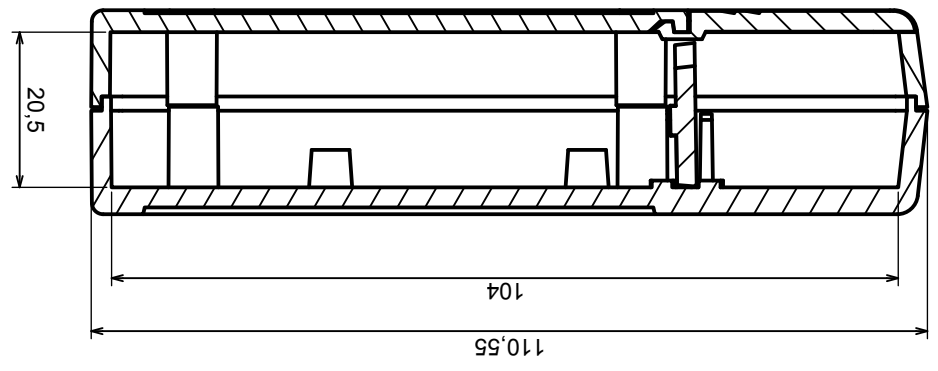

Tolerance: +/- 0.5

Material: PS, ABS

Scale 1:1

Format: A3

Product model
Enclosure Z32 - assembly

All rights reserved, Copyright Kradex 2016

A-A

A |

A |

	Scale 1:1	Tolerance: +/- 0.5
	Format: A3	Material: PS, ABS
Product model		Enclosure Z32 - base
All rights reserved, Copyright Kradex 2016		

All rights reserved, Copyright Kradex 2016	
Product model	Enclosure Z32 - cover
Format: A3	Material: PS, ABS
Scale 1:1	Tolerance: +/- 0.5

All rights reserved, Copyright Kradex 2016		Product model	Enclosure Z32- Battery cover
Scale 1:1	Tolerance: +/- 0,5	Format: A3	Material: PS, ABS
			

All rights reserved, Copyright Kradex 2016

Product model Enclosure Z32 - Board