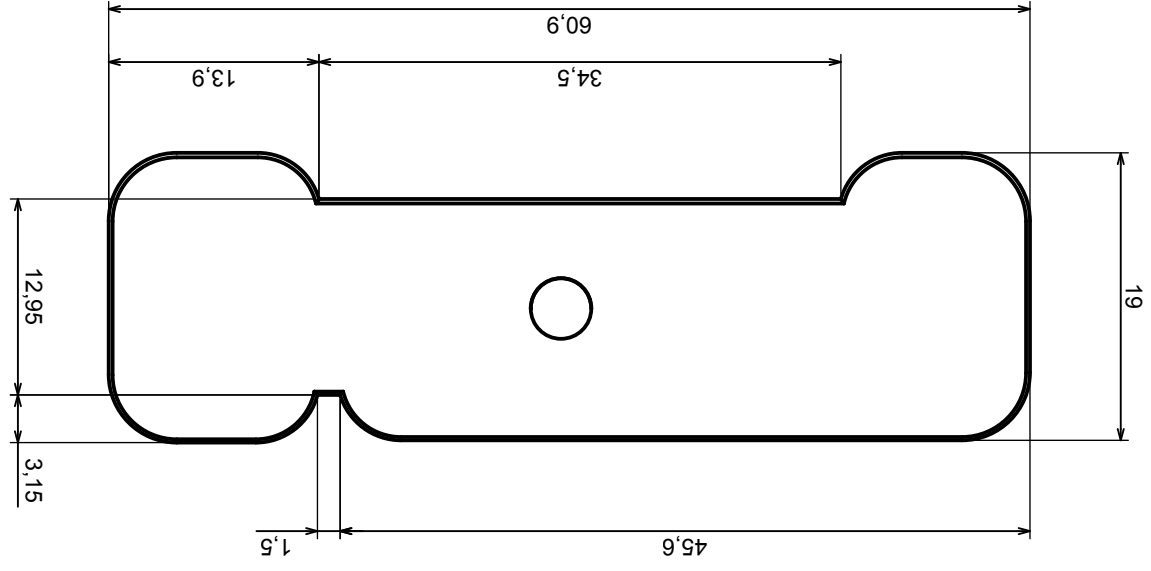

Tolerance: +/- 0.5

Material: PS, ABS

Scale 1:1

Format: A3

Product model
Enclosure Z32 - assembly

All rights reserved, Copyright Kradex 2016

A-A

A |

A |

	Scale 1:1	Tolerance: +/- 0.5
	Format: A3	Material: PS, ABS
Product model		Enclosure Z32 - base
All rights reserved, Copyright Kradex 2016		

All rights reserved, Copyright Kradex 2016	
Product model	Enclosure Z32 - cover
Format: A3	Material: PS, ABS
Scale 1:1	Tolerance: +/- 0.5

All rights reserved, Copyright Kradex 2016		Product model	Enclosure Z32- Battery cover
Scale 1:1	Tolerance: +/- 0,5	Format: A3	Material: PS, ABS
			

All rights reserved, Copyright Kradex 2016

Product model Enclosure Z32 - Board