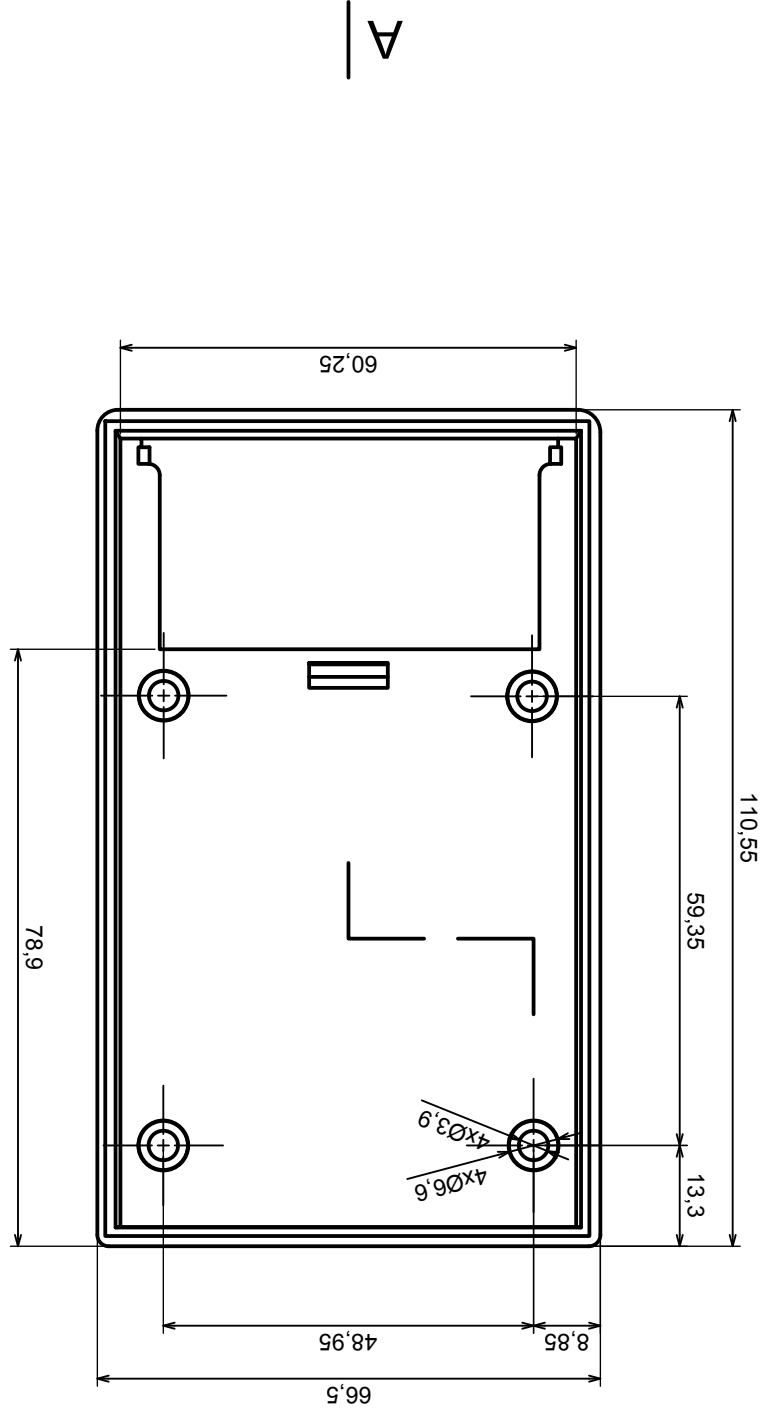

Tolerance: +/- 0.5

Material: PS, ABS

Scale 1:1

Format: A3

Product model
Enclosure Z32 - assembly

All rights reserved, Copyright Kradex 2016

A-A

A |

A |

	Scale 1:1	Tolerance: +/- 0.5
	Format: A3	Material: PS, ABS
Product model		Enclosure Z32 - base
All rights reserved, Copyright Kradex 2016		

All rights reserved, Copyright Kradex 2016	
Product model	Enclosure Z32 - cover
Format: A3	Material: PS, ABS
Scale 1:1	Tolerance: +/- 0.5

All rights reserved, Copyright Kradex 2016		Product model	Enclosure Z32- Battery cover
Scale 1:1	Tolerance: +/- 0,5	Format: A3	Material: PS, ABS
			

All rights reserved, Copyright Kradex 2016

Product model Enclosure Z32 - Board