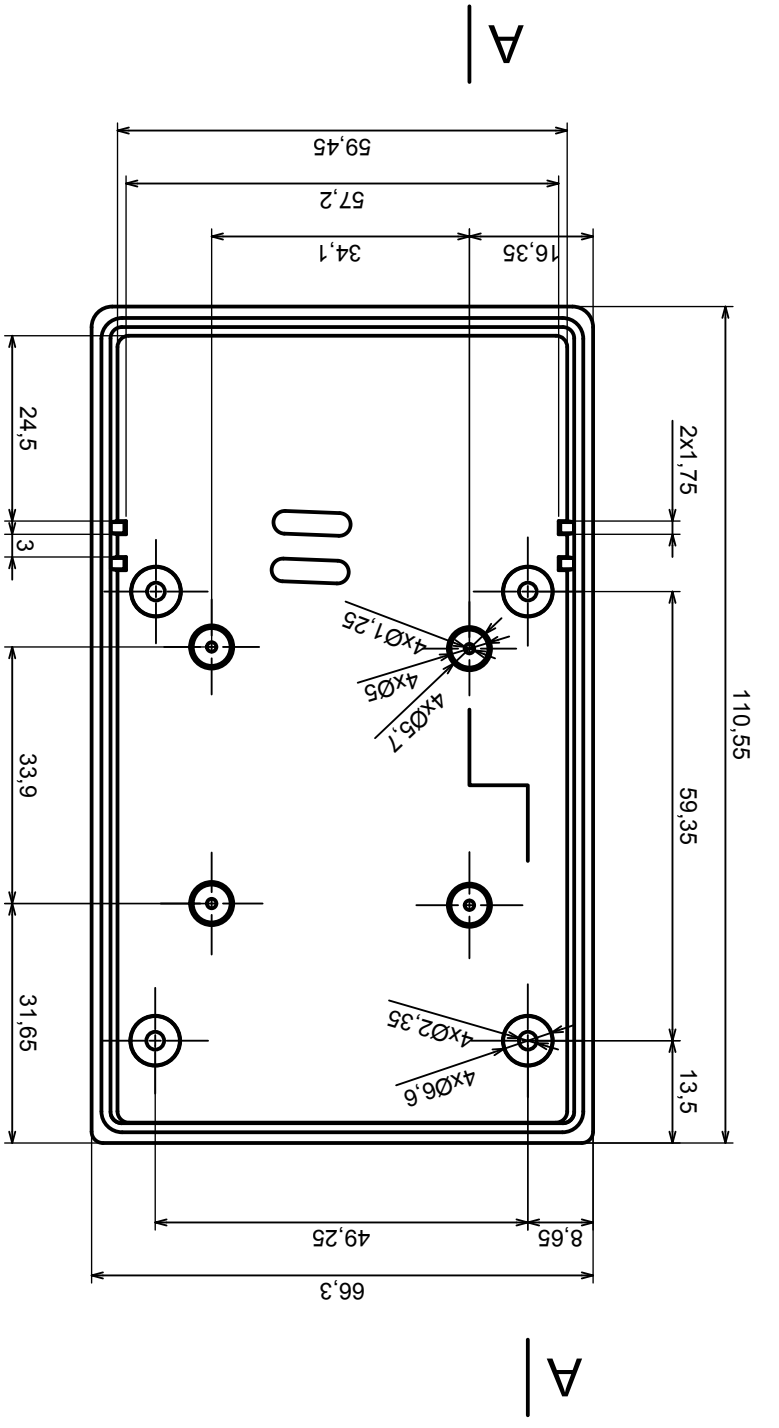

Tolerance: +/- 0.5

Material: PS, ABS

Scale 1:1

Format: A3

Product model
Enclosure Z32 - assembly

All rights reserved, Copyright Kradex 2016

A-A

A |

A |

	Scale 1:1	Tolerance: +/- 0.5
	Format: A3	Material: PS, ABS
Product model		Enclosure Z32 - base
All rights reserved, Copyright Kradex 2016		

All rights reserved, Copyright Kradex 2016	
Product model	Enclosure Z32 - cover
Format: A3	Material: PS, ABS
Scale 1:1	Tolerance: +/- 0.5

All rights reserved, Copyright Kradex 2016		Product model	Enclosure Z32- Battery cover
Scale 1:1	Tolerance: +/- 0,5	Format: A3	Material: PS, ABS
			

All rights reserved, Copyright Kradex 2016

Product model Enclosure Z32 - Board