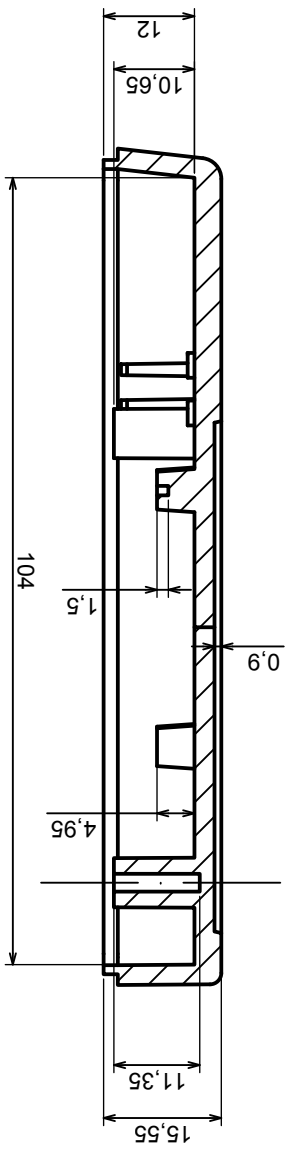

Tolerance: +/- 0.5

Material: PS, ABS

Scale 1:1

Format: A3

Product model
Enclosure Z32 - assembly

All rights reserved, Copyright Kradex 2016

A-A

A |

A |

	Scale 1:1	Tolerance: +/- 0.5
	Format: A3	Material: PS, ABS
Product model		Enclosure Z32 - base
All rights reserved, Copyright Kradex 2016		

All rights reserved, Copyright Kradex 2016	
Product model	Enclosure Z32 - cover
Format: A3	Material: PS, ABS
Scale 1:1	Tolerance: +/- 0.5

All rights reserved, Copyright Kradex 2016		Product model	Enclosure Z32- Battery cover
Scale 1:1	Tolerance: +/- 0,5	Format: A3	Material: PS, ABS
			

All rights reserved, Copyright Kradex 2016

Product model Enclosure Z32 - Board