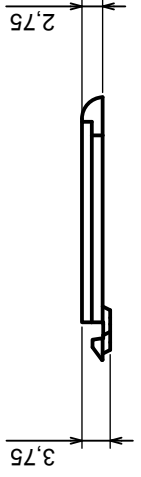

Tolerance: +/- 0.5

Material: PS, ABS

Scale 1:1

Format: A3

Product model
Enclosure Z32 - assembly

All rights reserved, Copyright Kradex 2016

A-A

A |

A |

	Scale 1:1	Tolerance: +/- 0.5
	Format: A3	Material: PS, ABS
Product model		Enclosure Z32 - base
All rights reserved, Copyright Kradex 2016		

All rights reserved, Copyright Kradex 2016	
Product model	Enclosure Z32 - cover
Format: A3	Material: PS, ABS
Scale 1:1	Tolerance: +/- 0.5

All rights reserved, Copyright Kradex 2016		Product model	Enclosure Z32- Battery cover
Scale 1:1	Tolerance: +/- 0,5	Format: A3	Material: PS, ABS
			

All rights reserved, Copyright Kradex 2016

Product model Enclosure Z32 - Board