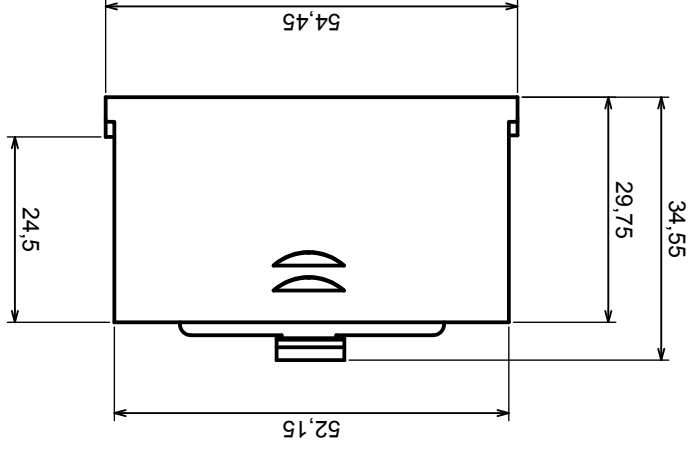

Tolerance: +/- 0.5

Material: PS, ABS

Scale 1:1

Format: A3

Product model
Enclosure Z32 - assembly

All rights reserved, Copyright Kradex 2016

A-A

A |

A |

	Scale 1:1	Tolerance: +/- 0.5
	Format: A3	Material: PS, ABS
Product model		Enclosure Z32 - base
All rights reserved, Copyright Kradex 2016		

All rights reserved, Copyright Kradex 2016	
Product model	Enclosure Z32 - cover
Format: A3	Material: PS, ABS
Scale 1:1	Tolerance: +/- 0.5

All rights reserved, Copyright Kradex 2016		Product model	Enclosure Z32- Battery cover
Scale 1:1	Tolerance: +/- 0,5	Format: A3	Material: PS, ABS
			

All rights reserved, Copyright Kradex 2016

Product model Enclosure Z32 - Board