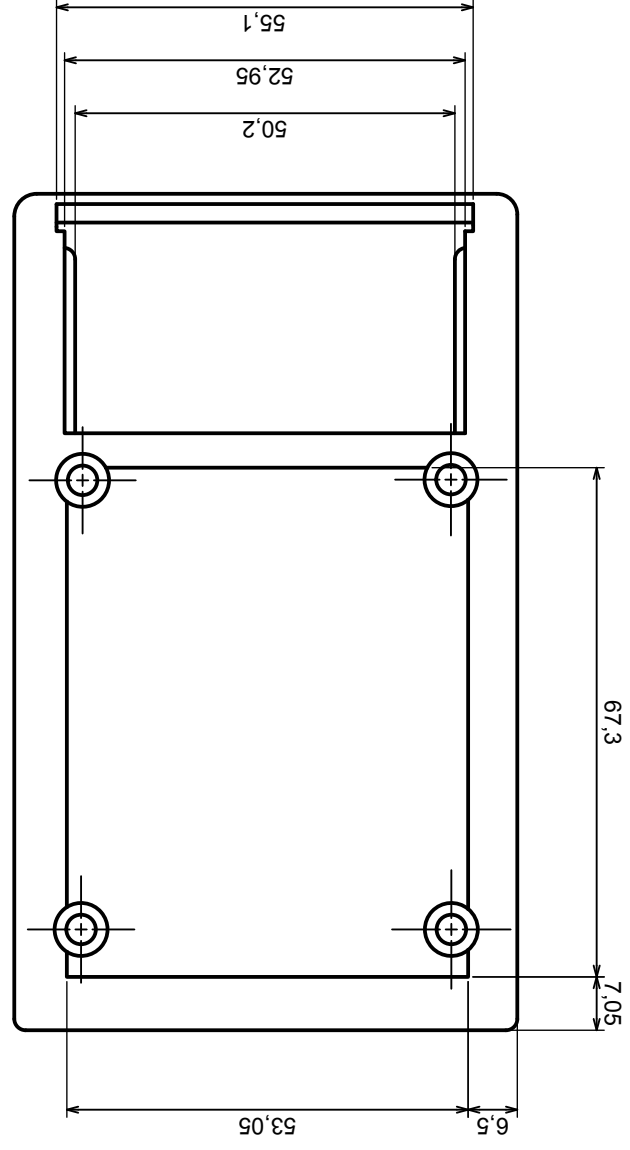

Tolerance: +/- 0.5

Material: PS, ABS

Scale 1:1

Format: A3

Product model
Enclosure Z32 - assembly

All rights reserved, Copyright Kradex 2016

A-A

A |

A |

	Scale 1:1	Tolerance: +/- 0.5
	Format: A3	Material: PS, ABS
Product model		Enclosure Z32 - base
All rights reserved, Copyright Kradex 2016		

All rights reserved, Copyright Kradex 2016	
Product model	Enclosure Z32 - cover
Format: A3	Material: PS, ABS
Scale 1:1	Tolerance: +/- 0.5

All rights reserved, Copyright Kradex 2016		Product model	Enclosure Z32- Battery cover
Scale 1:1	Tolerance: +/- 0,5	Format: A3	Material: PS, ABS
			

All rights reserved, Copyright Kradex 2016

Product model Enclosure Z32 - Board