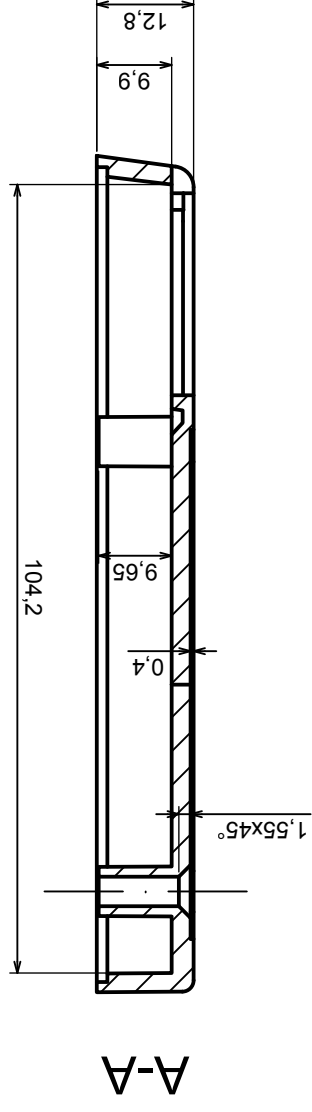

Tolerance: +/- 0.5

Material: PS, ABS

Scale 1:1

Format: A3

Product model
Enclosure Z32 - assembly

All rights reserved, Copyright Kradex 2016

A-A

A |

A |

	Scale 1:1	Tolerance: +/- 0.5
	Format: A3	Material: PS, ABS
Product model		Enclosure Z32 - base
All rights reserved, Copyright Kradex 2016		

All rights reserved, Copyright Kradex 2016	
Product model	Enclosure Z32 - cover
Format: A3	Material: PS, ABS
Scale 1:1	Tolerance: +/- 0.5

All rights reserved, Copyright Kradex 2016		Product model	Enclosure Z32- Battery cover
Scale 1:1	Tolerance: +/- 0,5	Format: A3	Material: PS, ABS
			

All rights reserved, Copyright Kradex 2016

Product model Enclosure Z32 - Board