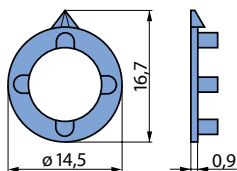

Pointer

Surface	Gray	Black	Red	Blue	Yellow	Green
Matt	041-3015	041-3025	041-3035	041-3045	041-3055	041-3065
Glossy	041-3010	041-3020	041-3030	041-3040	041-3050	041-3060

Packaging size: 100 pcs.