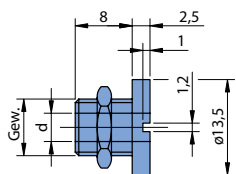

Mounting Aid

Stators for knobs $\varnothing$ 14.5 mm or larger can be mounted directly to the bushing on the front panel in cases where the switch does not have a central mounting.

Mounting aid with through-hole $\varnothing$ 6 mm	047-3000