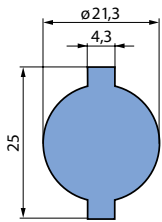

Classic Collet Knobs

Knob Size: Ø 21 mm

Knob

Marking	a	d	Ø	Gray		Black	
				Matt	Glossy	Matt	Glossy
Without line	8.3	–	4	020-4315	020-4310	020-4325	020-4320
	10	4.05	6	020-4415	020-4410	020-4425	020-4420
	10	3.2	1/4"	020-4515	020-4510	020-4525	020-4520
With line	8.3	–	4	021-4315	021-4310	021-4325	021-4320
	10	4.05	6	021-4415	021-4410	021-4425	021-4420
	10	3.2	1/4"	021-4515	021-4510	021-4525	021-4520

Packaging size: 100 pcs.

Wing Knob

Marking	a	d	Ø	Gray		Black	
				Matt	Glossy	Matt	Glossy
Without line	8.3	–	4	023-4315	023-4310	023-4325	023-4320
	10	4.05	6	023-4415	023-4410	023-4425	023-4420
	10	3.2	1/4"	023-4515	023-4510	023-4525	023-4520

Packaging size: 100 pcs.

Cap

Marking	Surface	Gray	Black	Red	Blue	Yellow	Green
Without line	Matt	040-4015	040-4025	040-4035	040-4045	040-4055	040-4065
	Glossy	040-4010	040-4020	040-4030	040-4040	040-4050	040-4060
With line	Matt	040-4615	040-4625	040-4635	040-4645	040-4655	040-4665
	Glossy	040-4610	040-4620	040-4630	040-4640	040-4650	040-4660

Packaging size: 100 pcs.

Pointer

Surface	Gray	Black	Red	Blue	Yellow	Green
Matt	041-4015	041-4025	041-4035	041-4045	041-4055	041-4065
Glossy	041-4010	041-4020	041-4030	041-4040	041-4050	041-4060

Packaging size: 100 pcs.