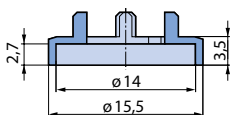

Nut Cover

Marking	Surface	Gray	Black
without line 	Matt	044-2015	044-2025
	Glossy	044-2010	044-2020
with line 	Matt	044-2115	044-2125
	Glossy	044-2110	044-2120

Packaging size: 100 pcs.