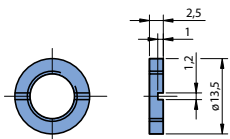

Slotted Nut (Brass)

Starting with the knobs $\varnothing$ 14.5 mm, stators can be mounted directly underneath the slotted nut of the central mounting bushing of the switch.

Thread	M6 x 0.75	M7 x 0.75	M8 x 0.75	M10 x 0.75	3/8" - 32
Slotted nut	046-1000	046-1500	046-2000	046-3000	046-4000