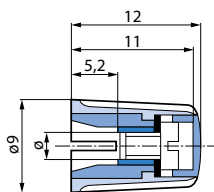

Classic Collet Knobs

Knob Size: $\varnothing$ 9 mm

Knob

Marking	$\varnothing$	Gray		Black	
		Matt	Glossy	Matt	Glossy
	2	020-1015	020-1010	020-1025	020-1020
	3	020-1115	020-1110	020-1125	020-1120
	1/8"	020-1215	020-1210	020-1225	020-1220
	2	021-1015	021-1010	021-1025	021-1020
	3	021-1115	021-1110	021-1125	021-1120
	1/8"	021-1215	021-1210	021-1225	021-1220

Packaging size: 100 pcs.