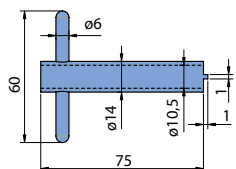

Mounting Tool

Tool for tightening of our slotted nuts and threaded bushings.

Mounting tool	048-1000