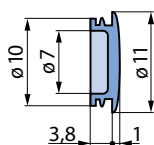

Cap

Marking	Surface	Gray	Black	Red	Blue	Yellow	Green
Without line	Matt	040-3015	040-3025	040-3035	040-3045	040-3055	040-3065
	Glossy	040-3010	040-3020	040-3030	040-3040	040-3050	040-3060
With line	Matt	040-3615	040-3625	040-3635	040-3645	040-3655	040-3665
	Glossy	040-3610	040-3620	040-3630	040-3640	040-3650	040-3660

Packaging size: 100 pcs.