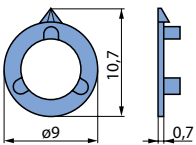

Pointer

Surface	Gray	Black	Red	Blue	Yellow	Green
Matt	041-2015	041-2025	041-2035	041-2045	041-2055	041-2065
Glossy	041-2010	041-2020	041-2030	041-2040	041-2050	041-2060

Packaging size: 100 pcs.