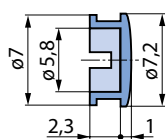

Cap

Marking	Surface	Gray	Black	Red	Blue	Yellow	Green
	Matt	040-1015	040-1025	040-1035	040-1045	040-1055	040-1065
	Glossy	040-1010	040-1020	040-1030	040-1040	040-1050	040-1060
	Matt	040-1615	040-1625	040-1635	040-1645	040-1655	040-1665
	Glossy	040-1610	040-1620	040-1630	040-1640	040-1650	040-1660

Packaging size: 100 pcs.