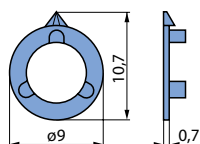

Pointer

Surface	Gray	Black	Red	Blue	Yellow	Green
Matt	041-1015	041-1025	041-1035	041-1045	041-1055	041-1065
Glossy	041-1010	041-1020	041-1030	041-1040	041-1050	041-1060

Packaging size: 100 pcs.