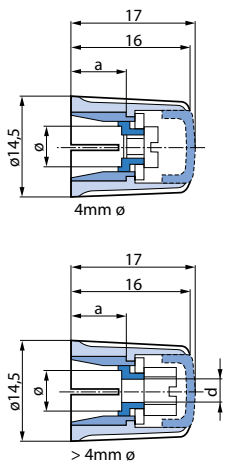

Classic Collet Knobs

Knob Size: $\varnothing$ 14.5 mm

Knob

Marking	a	d	$\varnothing$	Gray		Black	
				Matt	Glossy	Matt	Glossy
Without line	5.2	–	3	020-3115	020-3110	020-3125	020-3120
	5.2	–	1/8"	020-3215	020-3210	020-3225	020-3220
	5.2	–	4	020-3315	020-3310	020-3325	020-3320
	7.0	3.2	6	020-3415	020-3410	020-3425	020-3420
	7.0	3.2	1/4"	020-3515	020-3510	020-3525	020-3520
With line	5.2	–	3	021-3115	021-3110	021-3125	021-3120
	5.2	–	1/8"	021-3215	021-3210	021-3225	021-3220
	5.2	–	4	021-3315	021-3310	021-3325	021-3320
	7.0	3.2	6	021-3415	021-3410	021-3425	021-3420
	7.0	3.2	1/4"	021-3515	021-3510	021-3525	021-3520

Packaging size: 100 pcs.