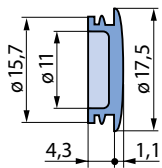

Classic Collet Knobs

Knob Size: Ø 21 mm

Knob

Marking	a	d	Ø	Gray		Black	
				Matt	Glossy	Matt	Glossy
Without line	8.3	–	4	020-4315	020-4310	020-4325	020-4320
	10	4.05	6	020-4415	020-4410	020-4425	020-4420
	10	3.2	1/4"	020-4515	020-4510	020-4525	020-4520
With line	8.3	–	4	021-4315	021-4310	021-4325	021-4320
	10	4.05	6	021-4415	021-4410	021-4425	021-4420
	10	3.2	1/4"	021-4515	021-4510	021-4525	021-4520

Packaging size: 100 pcs.

Wing Knob

Marking	a	d	Ø	Gray		Black	
				Matt	Glossy	Matt	Glossy
Without line	8.3	–	4	023-4315	023-4310	023-4325	023-4320
	10	4.05	6	023-4415	023-4410	023-4425	023-4420
	10	3.2	1/4"	023-4515	023-4510	023-4525	023-4520

Packaging size: 100 pcs.

Cap

Marking	Surface	Gray	Black	Red	Blue	Yellow	Green
Without line	Matt	040-4015	040-4025	040-4035	040-4045	040-4055	040-4065
	Glossy	040-4010	040-4020	040-4030	040-4040	040-4050	040-4060
With line	Matt	040-4615	040-4625	040-4635	040-4645	040-4655	040-4665
	Glossy	040-4610	040-4620	040-4630	040-4640	040-4650	040-4660

Packaging size: 100 pcs.

Pointer

Surface	Gray	Black	Red	Blue	Yellow	Green
Matt	041-4015	041-4025	041-4035	041-4045	041-4055	041-4065
Glossy	041-4010	041-4020	041-4030	041-4040	041-4050	041-4060

Packaging size: 100 pcs.