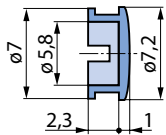

Cap

Marking	Surface	Gray	Black	Red	Blue	Yellow	Green
Without line 	Matt	040-1015	040-1025	040-1035	040-1045	040-1055	040-1065
	Glossy	040-1010	040-1020	040-1030	040-1040	040-1050	040-1060
With line 	Matt	040-1615	040-1625	040-1635	040-1645	040-1655	040-1665
	Glossy	040-1610	040-1620	040-1630	040-1640	040-1650	040-1660

Packaging size: 100 pcs.