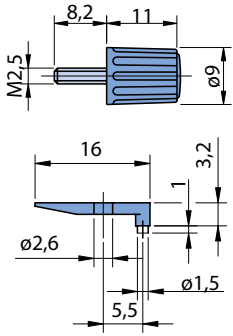

Packaging size: 100 pcs.

Knob Program Additions

Locking Set

Locks arrow dial or figure dial \varnothing 20-63 mm on front panel (protection against unintentional turning).

Locking Set, Consisting of	Gray	Black	Clear Transp.	Clear Transp. with Line
Screw with knob	026-2010	026-2020	–	–
Locking piece	–	–	026-2100	026-2200