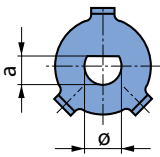

Packaging size: 100 pcs.

Knob Program Additions

Locking Set

Locks arrow dial or figure dial \varnothing 20-63 mm on front panel (protection against unintentional turning).

Locking Set, Consisting of	Gray	Black	Clear Transp.	Clear Transp. with Line
Screw with knob	026-2010	026-2020	–	–
Locking piece	–	–	026-2100	026-2200