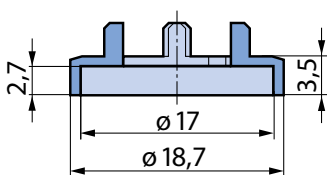

Nut Cover

Marking	Surface	Gray	Black	Red
Without line	Matt	044-3015	044-3025	044-3035
	Glossy	044-3010	044-3020	044-3030
With line	Matt	044-3115	044-3125	044-3135
	Glossy	044-3110	044-3120	044-3130
Only for wing knob	Matt	044-3215	044-3225	044-3235
	Glossy	044-3210	044-3220	044-3230

Packaging size: 100 pcs.