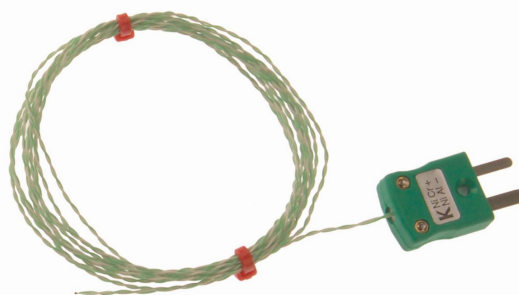

## PTFE Exposed Welded Tip Thermocouples with Plug

- Thermocouple types K, J & T
- Fast response, welded exposed junction
- 2 or 3 metre long PTFE insulated twin-twisted lead
- 1/0.2mm conductors
- 'Re-Wireable' miniature flat pin plug
- Temperature range  $-75^{\circ}\text{C}$  to  $+250^{\circ}\text{C}$
- Tolerance to IEC 584 Class 1
- Colour code to IEC 584-3
- Ideal for test & development applications
- Available in packs of 5, or single packs

T/C Type	Conductors	Length	Termination	+Positive tail wire	-Negative tail wire	Farnell order code
'K'	1/0.2mm	2 metre	Mini plug	Green	White	859-8185(pack of 5)
'K'	1/0.2mm	3 metre	Mini plug	Green	White	163-3490
'J'	1/0.2mm	2 metre	Mini plug	Black	White	859-8215(pack of 5)
'J'	1/0.2mm	3 metre	Mini plug	Black	White	163-3489
'T'	1/0.2mm	2 metre	Mini plug	Brown	White	859-8193(pack of 5)
'T'	1/0.2mm	3 metre	Mini plug	Brown	White	163-3492