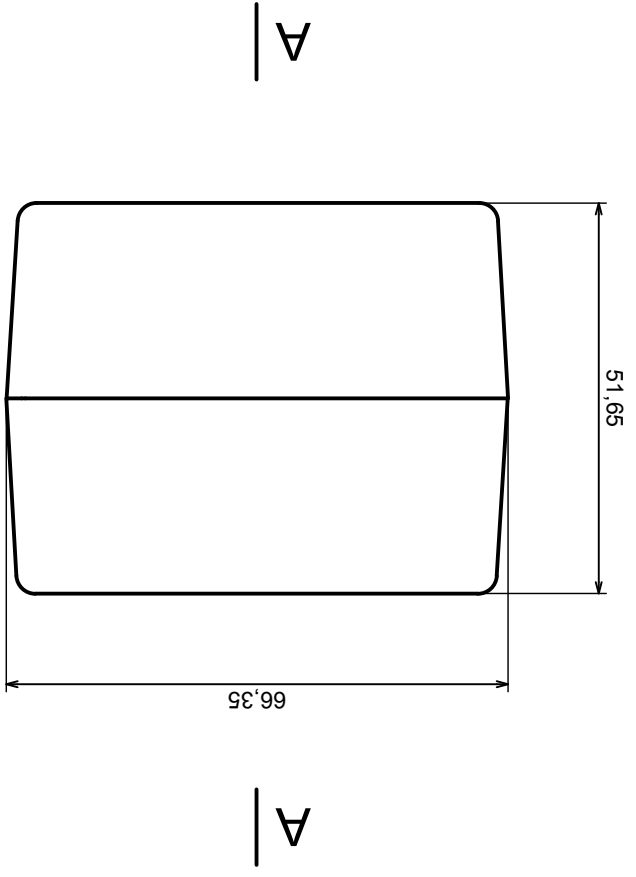

	Tolerance: +/- 0.8	Scale 1:1
	Material: PS, ABS	Format: A3
Product model		Enclosure Z24B - Assembly
All rights reserved, Copyright Kradex 2017		

	Tolerance: +/- 0.8	Scale 1:1
	Material: PS, ABS	Format: A3
Product model		Enclosure Z24B - Base / Cover
All rights reserved, Copyright Kradex 2017		