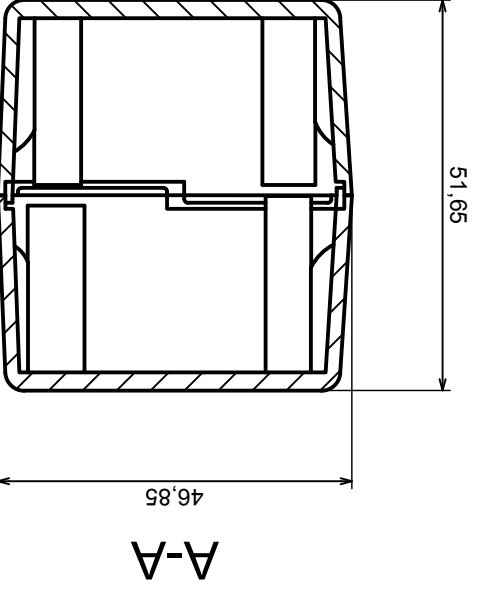

	Tolerance: +/- 0.8	Scale 1:1
	Material: PS, ABS	Format: A3
Product model		Enclosure Z24B - Assembly
All rights reserved, Copyright Kradex 2017		

	Tolerance: +/- 0.8	Scale 1:1
	Material: PS, ABS	Format: A3
Product model		Enclosure Z24B - Base / Cover
All rights reserved, Copyright Kradex 2017		