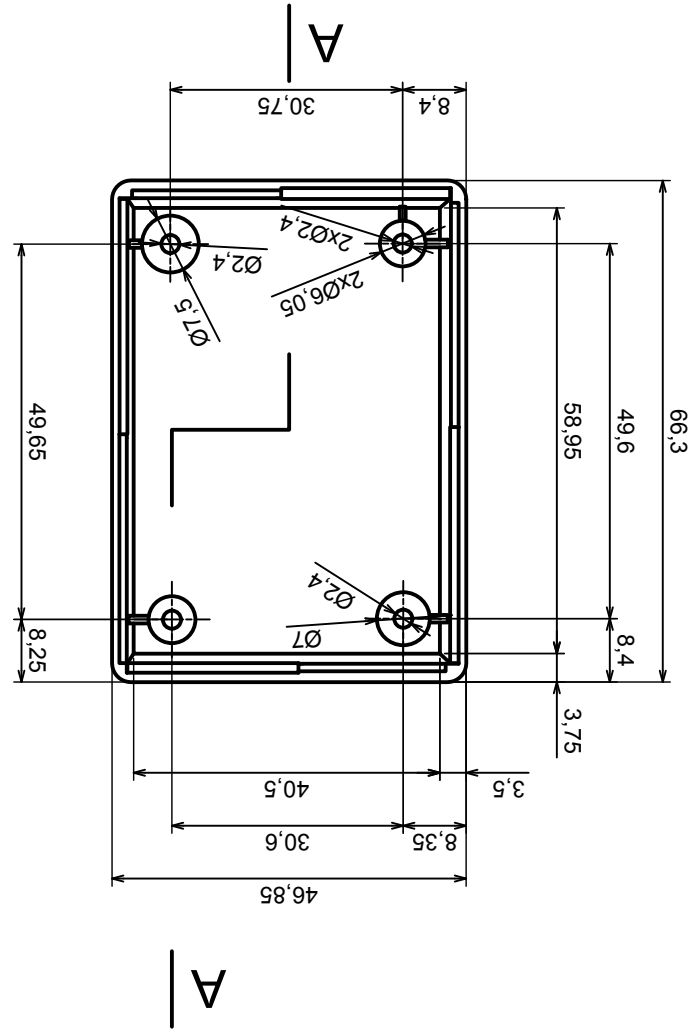

	Tolerance: +/- 0.8	Scale 1:1
	Material: PS, ABS	Format: A3
Product model		Enclosure Z24B - Assembly
All rights reserved, Copyright Kradex 2017		

	Tolerance: +/- 0.8	Scale 1:1
	Material: PS, ABS	Format: A3
Product model		Enclosure Z24B - Base / Cover
All rights reserved, Copyright Kradex 2017		