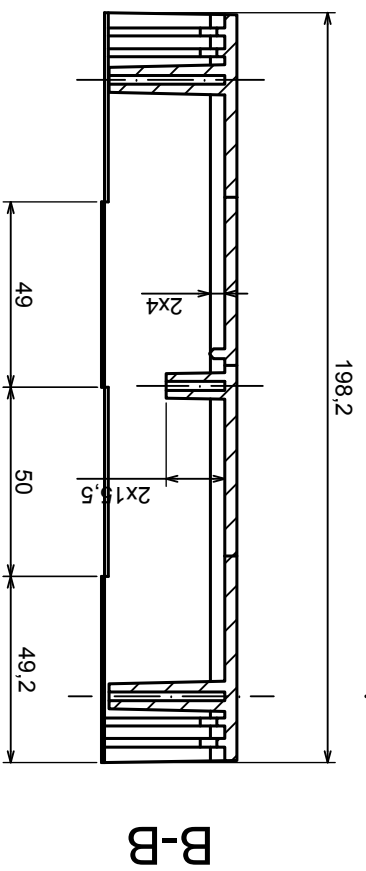

Tolerance: +/- 0.8

Material: PS, ABS

Scale 1:1

Format: A3

Product model
Enclosure Z1W - Assembly

All rights reserved, Copyright Kradex 2017

A-A

A

A

Scale 1:1	Tolerance: +/- 0.8
Format: A3	Material: PS, ABS
Product model	Enclosure Z1W - Cover

All rights reserved, Copyright Kradex 2017

Scale 1:1		Tolerance: +/- 0.8
Format: A3		
Product model		Enclosure Z1W - Board
Material: PS, ABS		
All rights reserved, Copyright Kradex 2017		

Scale 5:1		Tolerance: +/- 0,8
Format: A3		Material: PS, ABS
Product model		Enclosure Z1W - Foot
All rights reserved, Copyright Kradex 2017		

X-ON Electronics

Largest Supplier of Electrical and Electronic Components