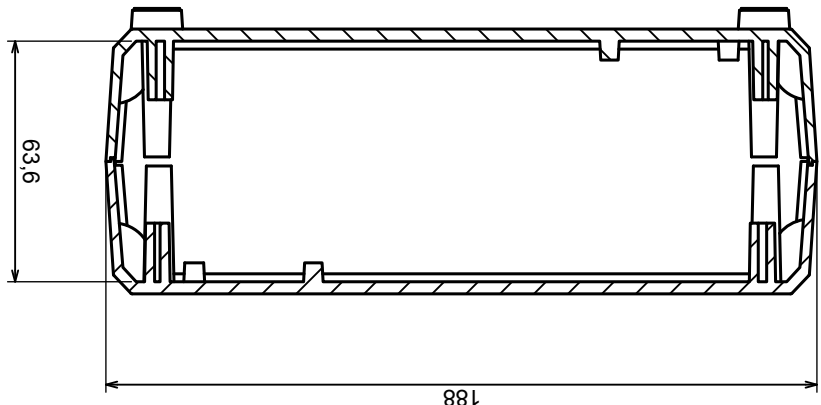

Tolerance: +/- 0.8

Material: PS, ABS

Scale 1:1

Format: A3

Product model
Enclosure Z1W - Assembly

All rights reserved, Copyright Kradex 2017

A-A

A

A

Scale 1:1	Tolerance: +/- 0.8
Format: A3	Material: PS, ABS
Product model	Enclosure Z1W - Cover

All rights reserved, Copyright Kradex 2017

Scale 1:1		Tolerance: +/- 0.8
Format: A3		
Product model		Enclosure Z1W - Board
Material: PS, ABS		
All rights reserved, Copyright Kradex 2017		

Scale 5:1		Tolerance: +/- 0,8
Format: A3		Material: PS, ABS
Product model		Enclosure Z1W - Foot
All rights reserved, Copyright Kradex 2017		

X-ON Electronics

Largest Supplier of Electrical and Electronic Components