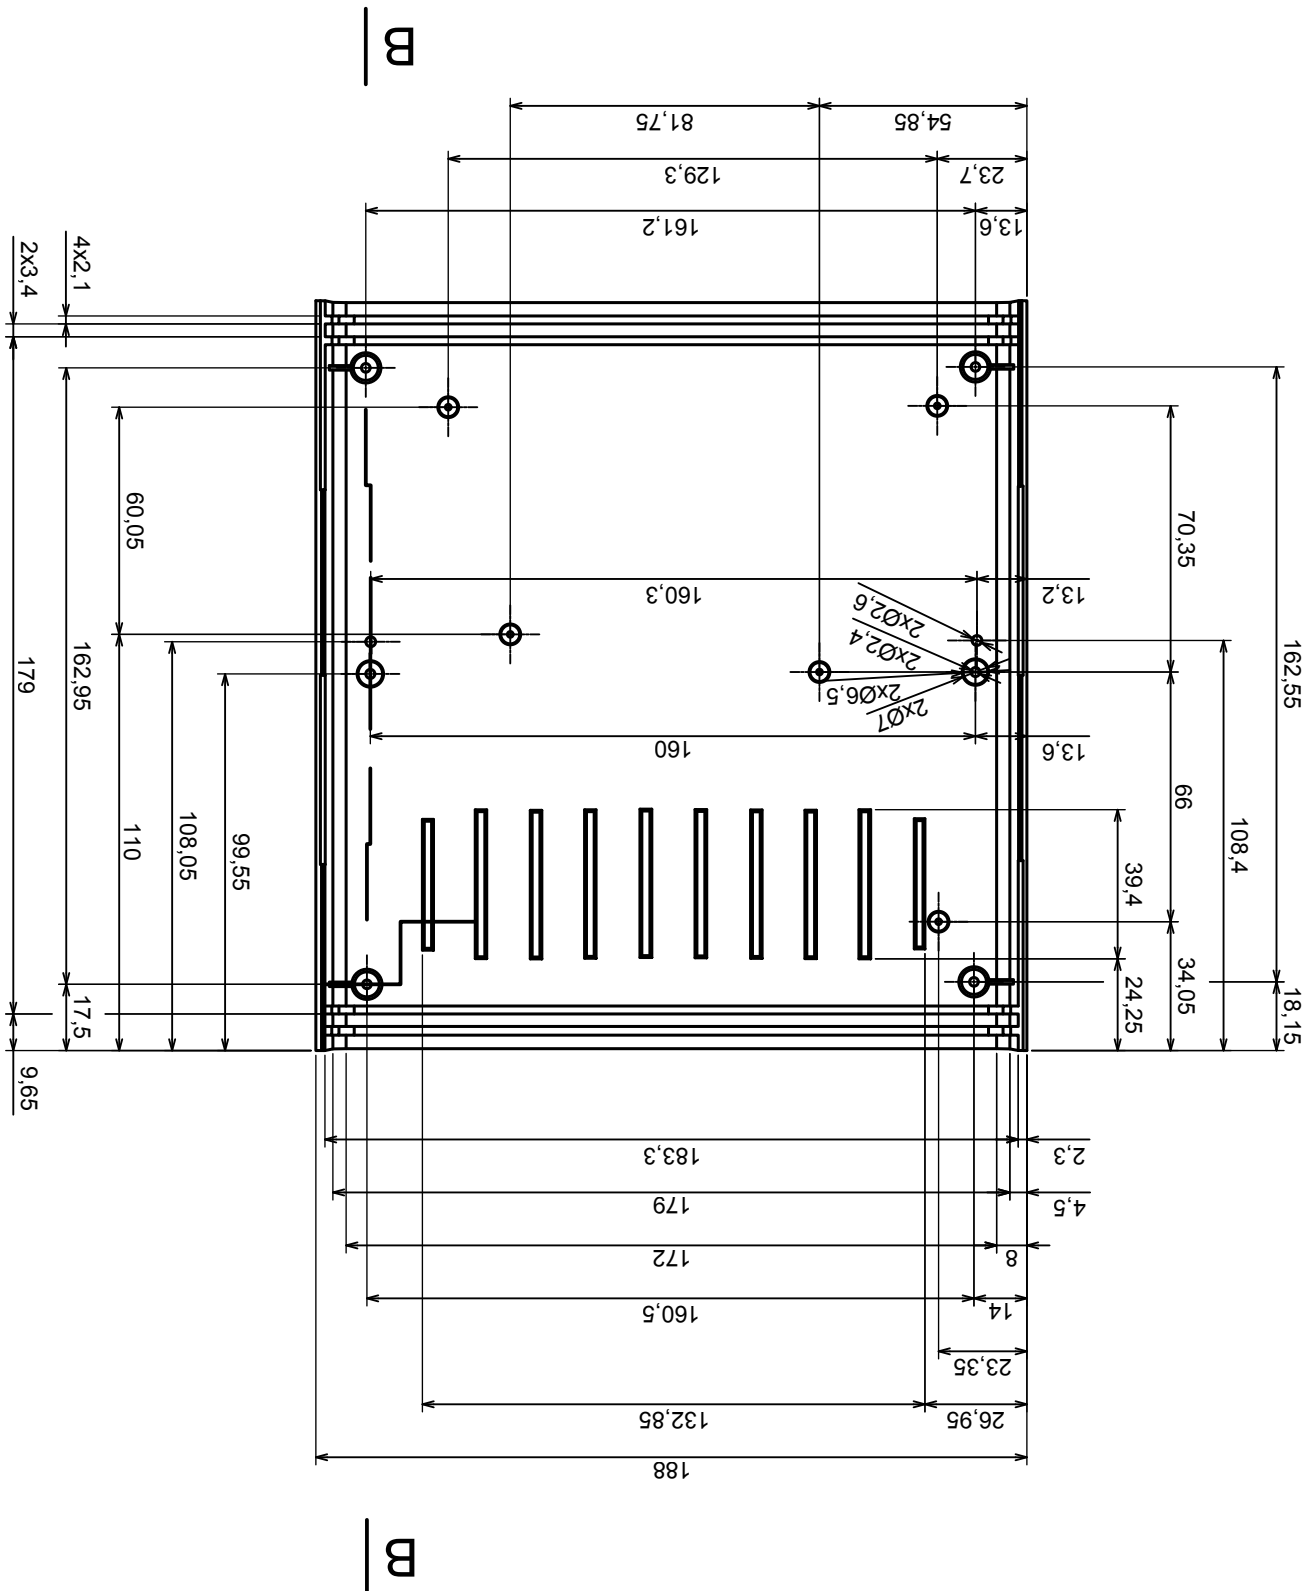

Tolerance: +/- 0.8

Material: PS, ABS

Scale 1:1

Format: A3

Product model
Enclosure Z1W - Assembly

All rights reserved, Copyright Kradex 2017

A-A

A

A

Scale 1:1	Tolerance: +/- 0.8
Format: A3	Material: PS, ABS
Product model	Enclosure Z1W - Cover

All rights reserved, Copyright Kradex 2017

Scale 1:1		Tolerance: +/- 0.8
Format: A3		
Product model		Enclosure Z1W - Board
Material: PS, ABS		
All rights reserved, Copyright Kradex 2017		

Scale 5:1		Tolerance: +/- 0,8
Format: A3		Material: PS, ABS
Product model		Enclosure Z1W - Foot
All rights reserved, Copyright Kradex 2017		

X-ON Electronics

Largest Supplier of Electrical and Electronic Components