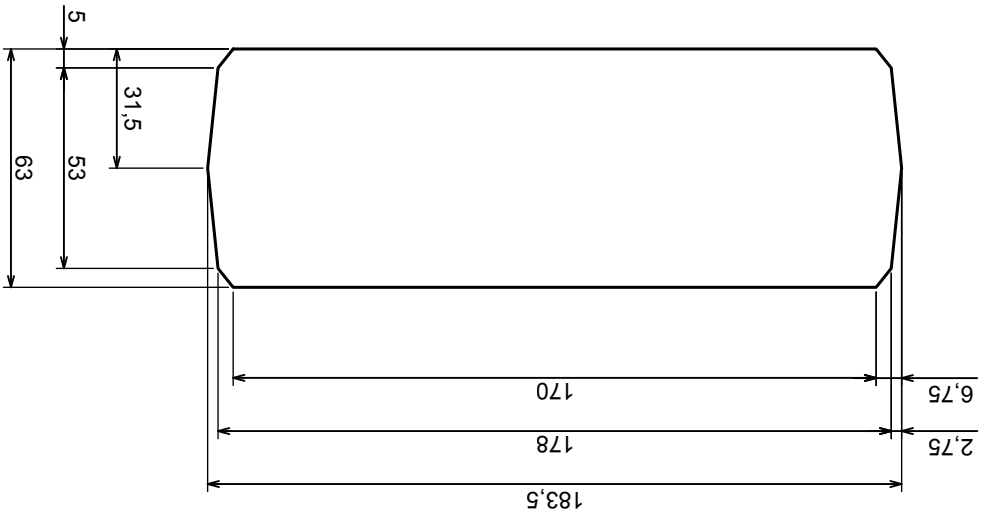

Tolerance: +/- 0.8

Material: PS, ABS

Scale 1:1

Format: A3

Product model
Enclosure Z1W - Assembly

All rights reserved, Copyright Kradex 2017

A-A

A

A

Scale 1:1	Tolerance: +/- 0.8
Format: A3	Material: PS, ABS
Product model	Enclosure Z1W - Cover

All rights reserved, Copyright Kradex 2017

Scale 1:1		Tolerance: +/- 0.8
Format: A3		
Product model		Enclosure Z1W - Board
Material: PS, ABS		
All rights reserved, Copyright Kradex 2017		

Scale 5:1		Tolerance: +/- 0,8
Format: A3		Material: PS, ABS
Product model		Enclosure Z1W - Foot
All rights reserved, Copyright Kradex 2017		

X-ON Electronics

Largest Supplier of Electrical and Electronic Components