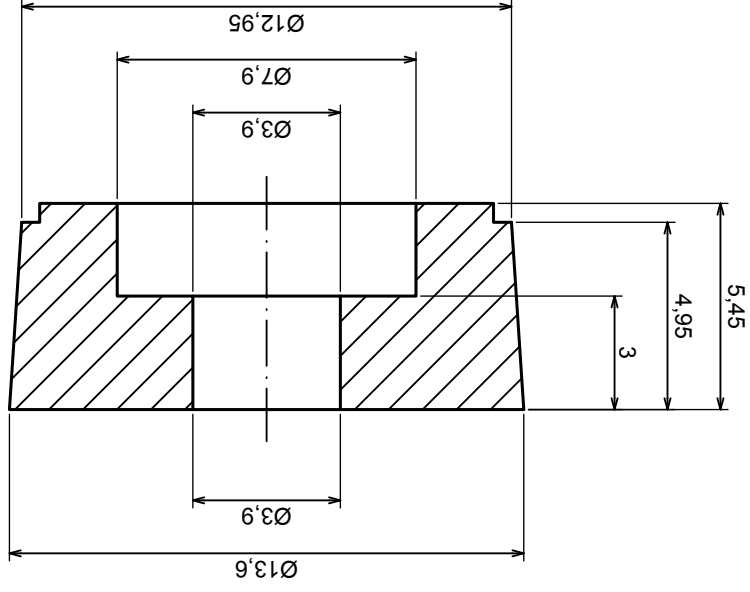

Tolerance: +/- 0.8

Material: PS, ABS

Scale 1:1

Format: A3

Product model
Enclosure Z1W - Assembly

All rights reserved, Copyright Kradex 2017

A-A

A

A

Scale 1:1	Tolerance: +/- 0.8
Format: A3	Material: PS, ABS
Product model	Enclosure Z1W - Cover

All rights reserved, Copyright Kradex 2017

Scale 1:1		Tolerance: +/- 0.8
Format: A3		
Product model		Enclosure Z1W - Board
Material: PS, ABS		
All rights reserved, Copyright Kradex 2017		

Scale 5:1		Tolerance: +/- 0,8
Format: A3		Material: PS, ABS
Product model		Enclosure Z1W - Foot
All rights reserved, Copyright Kradex 2017		

X-ON Electronics

Largest Supplier of Electrical and Electronic Components