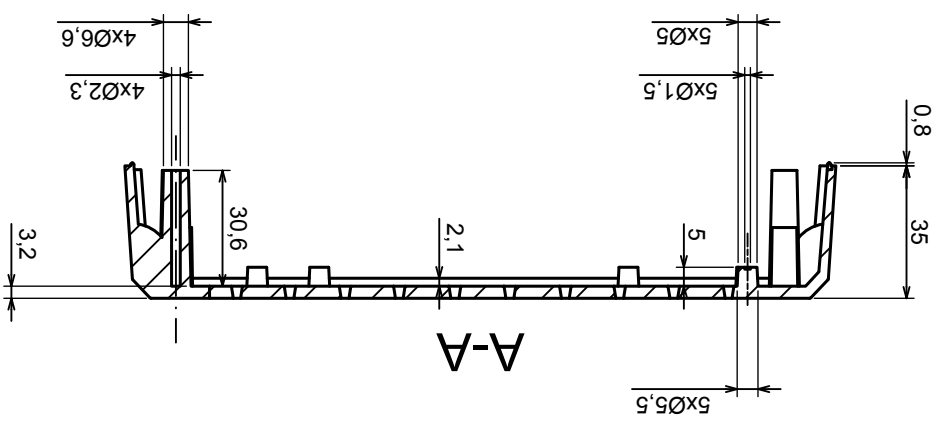

Tolerance: +/- 0.8

Material: PS, ABS

Scale 1:1

Format: A3

Product model
Enclosure Z1W - Assembly

All rights reserved, Copyright Kradex 2017

A-A

A

A

Scale 1:1	Tolerance: +/- 0.8
Format: A3	Material: PS, ABS
Product model	Enclosure Z1W - Cover

All rights reserved, Copyright Kradex 2017

Scale 1:1		Tolerance: +/- 0.8
Format: A3		
Product model		Enclosure Z1W - Board
Material: PS, ABS		
All rights reserved, Copyright Kradex 2017		

Scale 5:1		Tolerance: +/- 0,8
Format: A3		Material: PS, ABS
Product model		Enclosure Z1W - Foot
All rights reserved, Copyright Kradex 2017		

X-ON Electronics

Largest Supplier of Electrical and Electronic Components