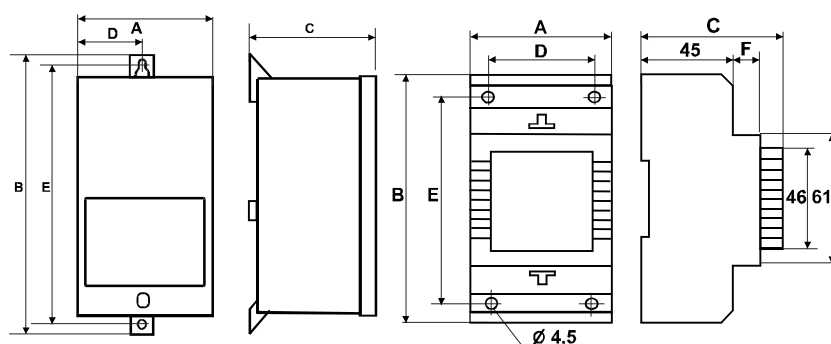

AC/DC ENCASED TRANSFORMERS

P...

Encased power supplies with direct current output designed for assembly on T-35 bus (PS group) or in IP54 protection grade casings (PV group). Transformers from PSLF and PVLf groups additionally have build in current filtering circuitry. Elegant casings featuring proper mounting handles facilitate convenient and quick assembly. PSLR group are impulse power supplies with output voltage stabilisers. The transformers are made with Class II insulation and protection grade IP33 (PS group) or IP54 (PV group), maximum ambient temperature 40 °C, thermal class of insulation B (130 °C). Manufactured in compliance with EN 61558-2-6.

Rated power : 18 - 36 W
 Rated voltage PRI : ~230 V 50/60 Hz
 Rated voltage SEC : DC 5 - 24 V

PVL, PVLf

PSL, PSLf, PSLr

Type	Power [W]	Current [A] for Usek			Dimensions [mm]					Mounting	Weight [kg]
		5V	12V	24V	A	B	C	D	E		
PSL 30	20-22	-	1,7	0,9	72	120	63	52	98	M4	1,00
PSL 50	36	-		1,5	72	120	72	52	98	M4	1,10
PSLF 30	18	-	1,5	0,7	72	120	63	52	98	M4	1,10
PSLF 50	28	-		1,1	72	120	72	52	98	M4	1,20
PSLR 30	15-31	3,0	2,0	1,3	72	120	63	52	98	M4	0,30
PVL 30	20-22	-	1,7	0,9	77	138	71	38,5	128	M4	1,00
PVL 50	36	-		1,5	77	138	71	38,5	128	M4	1,20
PVLf 30	18	-	1,5	0,7	77	138	71	38,5	128	M4	1,10
PVLf 50	28	-		1,1	77	138	71	38,5	128	M4	1,30