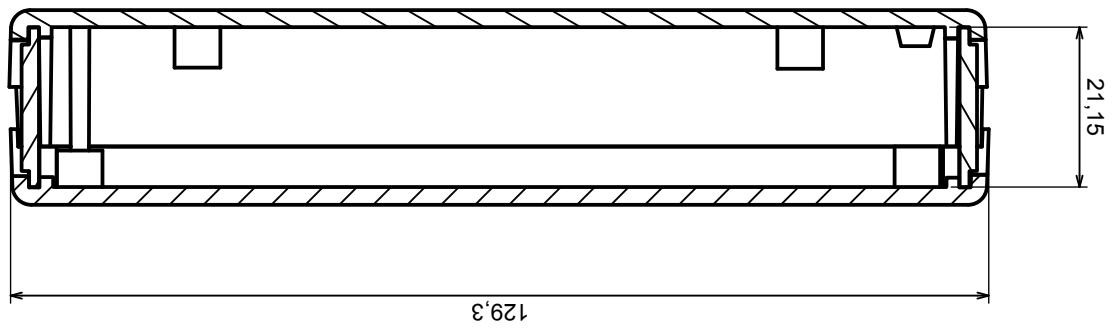

Tolerance: +/- 0,8

Material: PS, ABS

Scale 1:1

Format: A3

Product model
Enclosure Z19 - Assembly

All rights reserved, Copyright Kradex 2017

A-A

A |

A |

A |

A |

A-A

Scale 1:1	Tolerance: +/- 0.8
Format: A3	Material: PS, ABS
Product model	Enclosure Z19 - Base
All rights reserved, Copyright Kradex 2017	

A |

A-A

Scale 1:1	Tolerance: +/- 0.8
Format: A3	Material: PS, ABS
Product model	Enclosure Z19 - Cover

All rights reserved, Copyright Kradex 2017

All rights reserved, Copyright Kradex 2017

Product model Enclosure Z19 - Board

Format: A3

Material: PS, ABS

Scale 1:1

Tolerance: +/- 0,8

X-ON Electronics