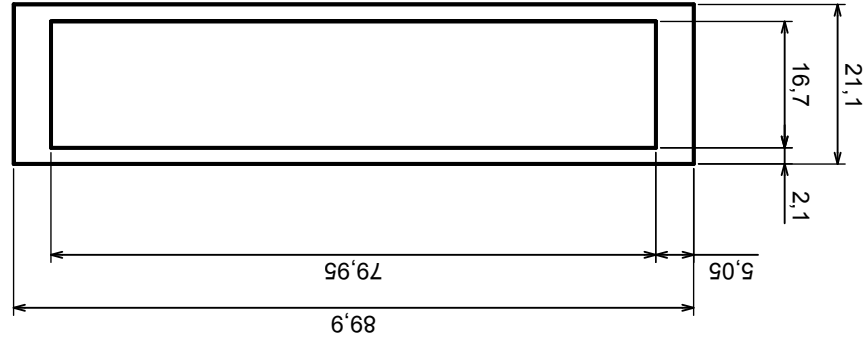

A |

A |

A |

A-A

Scale 1:1	Tolerance: +/- 0.8
Format: A3	Material: PS, ABS
Product model	Enclosure Z19 - Base
All rights reserved, Copyright Kradex 2017	

A |

A-A

Scale 1:1	Tolerance: +/- 0.8
Format: A3	Material: PS, ABS
Product model	Enclosure Z19 - Cover

All rights reserved, Copyright Kradex 2017

All rights reserved, Copyright Kradex 2017

Product model Enclosure Z19 - Board

Format: A3

Material: PS, ABS

Scale 1:1

Tolerance: +/- 0,8

X-ON Electronics