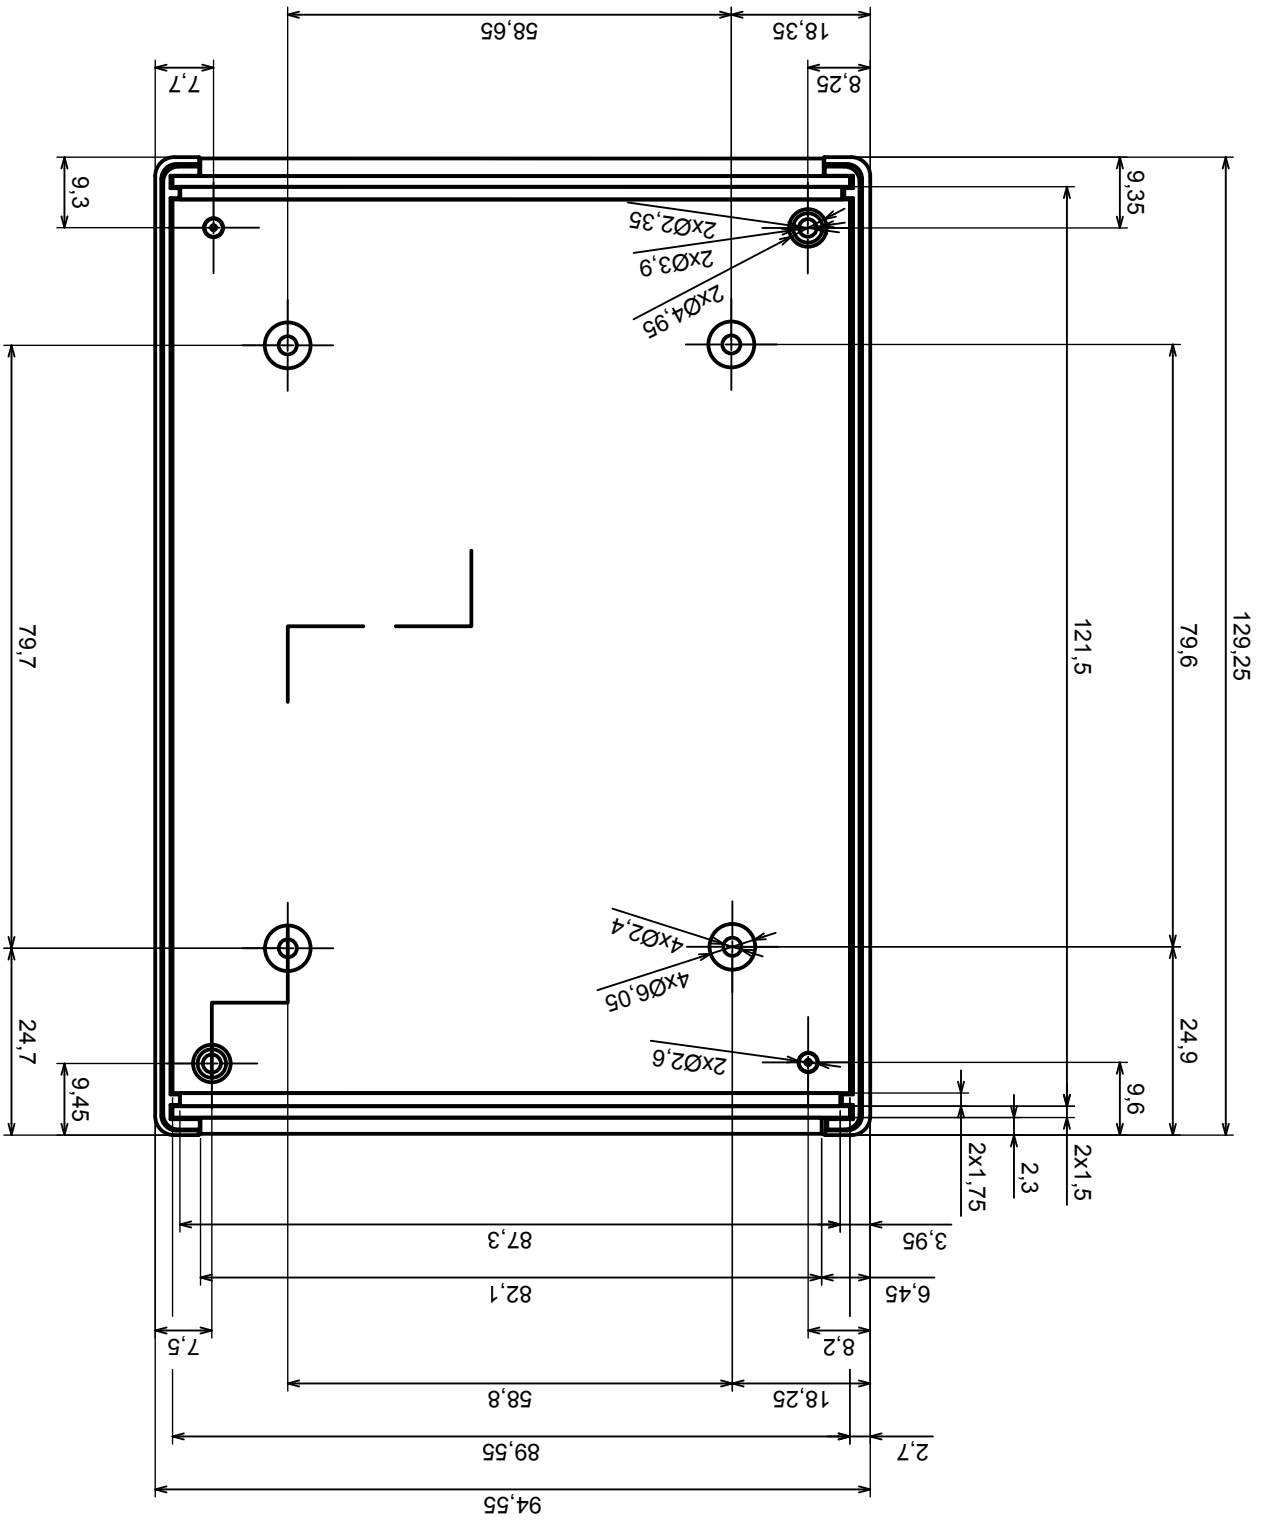

Tolerance: +/- 0,8

Material: PS, ABS

Scale 1:1

Format: A3

Product model
Enclosure Z19 - Assembly

All rights reserved, Copyright Kradex 2017

A-A

A |

A |

A |

A |

A-A

Scale 1:1	Tolerance: +/- 0.8
Format: A3	Material: PS, ABS
Product model	Enclosure Z19 - Base
All rights reserved, Copyright Kradex 2017	

A |

A-A

Scale 1:1	Tolerance: +/- 0.8
Format: A3	Material: PS, ABS
Product model	Enclosure Z19 - Cover

All rights reserved, Copyright Kradex 2017

All rights reserved, Copyright Kradex 2017

Product model Enclosure Z19 - Board

Format: A3

Material: PS, ABS

Scale 1:1

Tolerance: +/- 0,8

X-ON Electronics