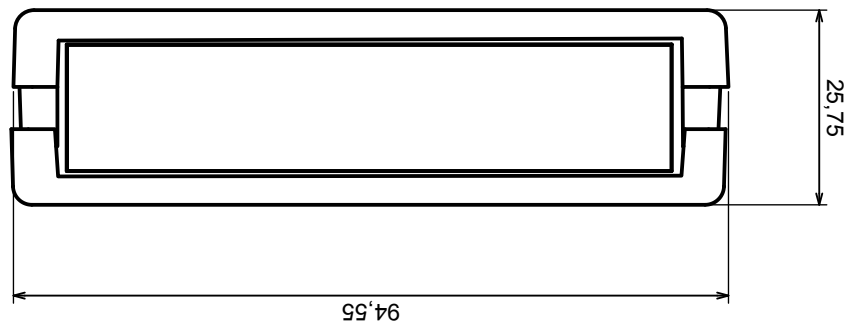

Tolerance: +/- 0,8

Material: PS, ABS

Scale 1:1

Format: A3

Product model
Enclosure Z19 - Assembly

All rights reserved, Copyright Kradex 2017

A-A

A |

A |

A |

A |

A-A

Scale 1:1	Tolerance: +/- 0.8
Format: A3	Material: PS, ABS
Product model	Enclosure Z19 - Base
All rights reserved, Copyright Kradex 2017	

A |

A-A

Scale 1:1	Tolerance: +/- 0.8
Format: A3	Material: PS, ABS
Product model	Enclosure Z19 - Cover

All rights reserved, Copyright Kradex 2017

All rights reserved, Copyright Kradex 2017

Product model Enclosure Z19 - Board

Format: A3

Material: PS, ABS

Scale 1:1

Tolerance: +/- 0,8

X-ON Electronics