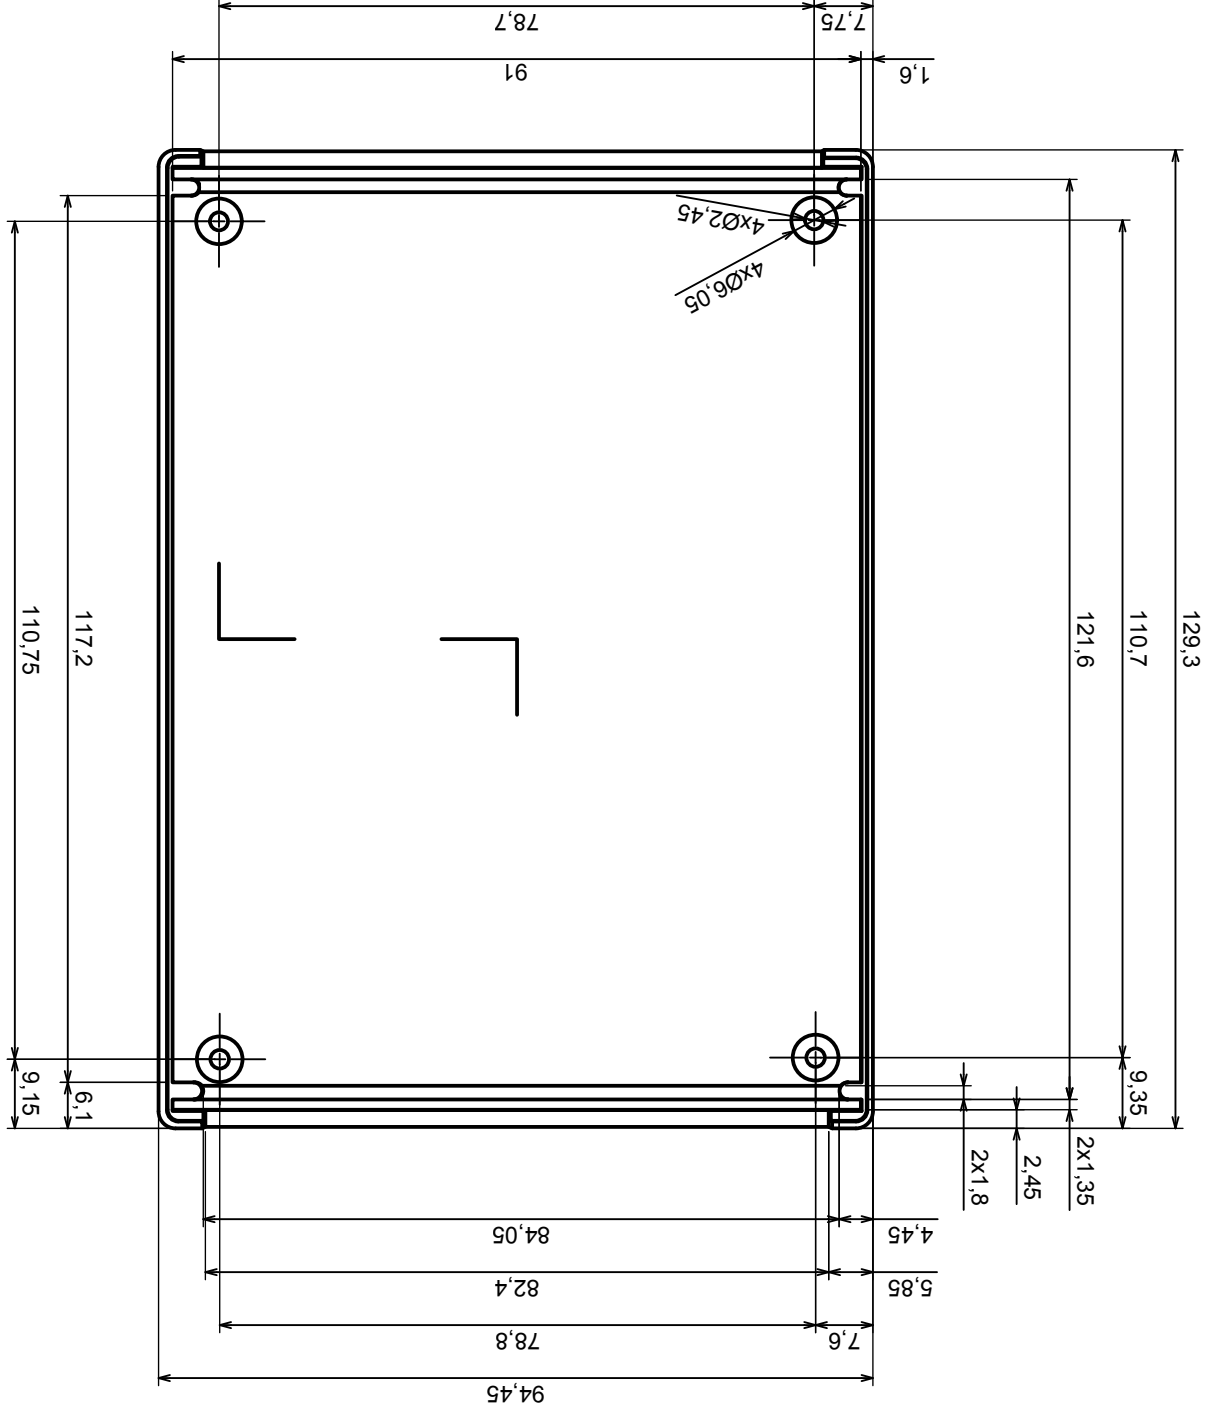

Tolerance: +/- 0,8

Material: PS, ABS

Scale 1:1

Format: A3

Product model
Enclosure Z19 - Assembly

All rights reserved, Copyright Kradex 2017

A-A

A |

A |

A |

A |

A-A

Scale 1:1	Tolerance: +/- 0.8
Format: A3	Material: PS, ABS
Product model	Enclosure Z19 - Base
All rights reserved, Copyright Kradex 2017	

A |

A-A

Scale 1:1	Tolerance: +/- 0.8
Format: A3	Material: PS, ABS
Product model	Enclosure Z19 - Cover

All rights reserved, Copyright Kradex 2017

All rights reserved, Copyright Kradex 2017

Product model Enclosure Z19 - Board

Format: A3

Material: PS, ABS

Scale 1:1

Tolerance: +/- 0,8

X-ON Electronics