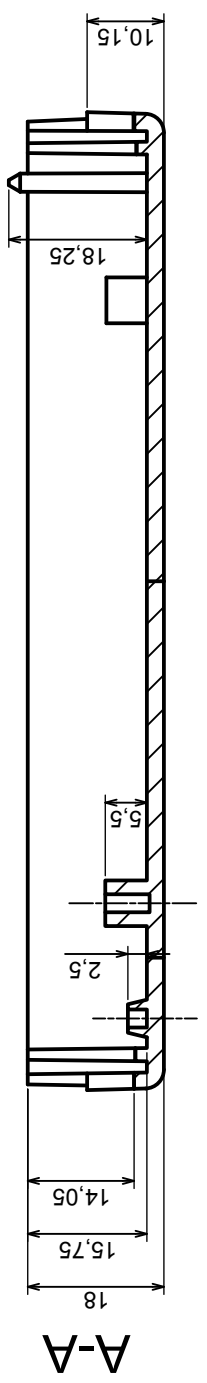

Tolerance: +/- 0,8

Material: PS, ABS

Scale 1:1

Format: A3

Product model
Enclosure Z19 - Assembly

All rights reserved, Copyright Kradex 2017

A-A

A |

A |

A |

A |

A-A

Scale 1:1	Tolerance: +/- 0.8
Format: A3	Material: PS, ABS
Product model	Enclosure Z19 - Base
All rights reserved, Copyright Kradex 2017	

A |

A-A

Scale 1:1	Tolerance: +/- 0.8
Format: A3	Material: PS, ABS
Product model	Enclosure Z19 - Cover

All rights reserved, Copyright Kradex 2017

All rights reserved, Copyright Kradex 2017

Product model Enclosure Z19 - Board

Format: A3

Material: PS, ABS

Scale 1:1

Tolerance: +/- 0,8

X-ON Electronics