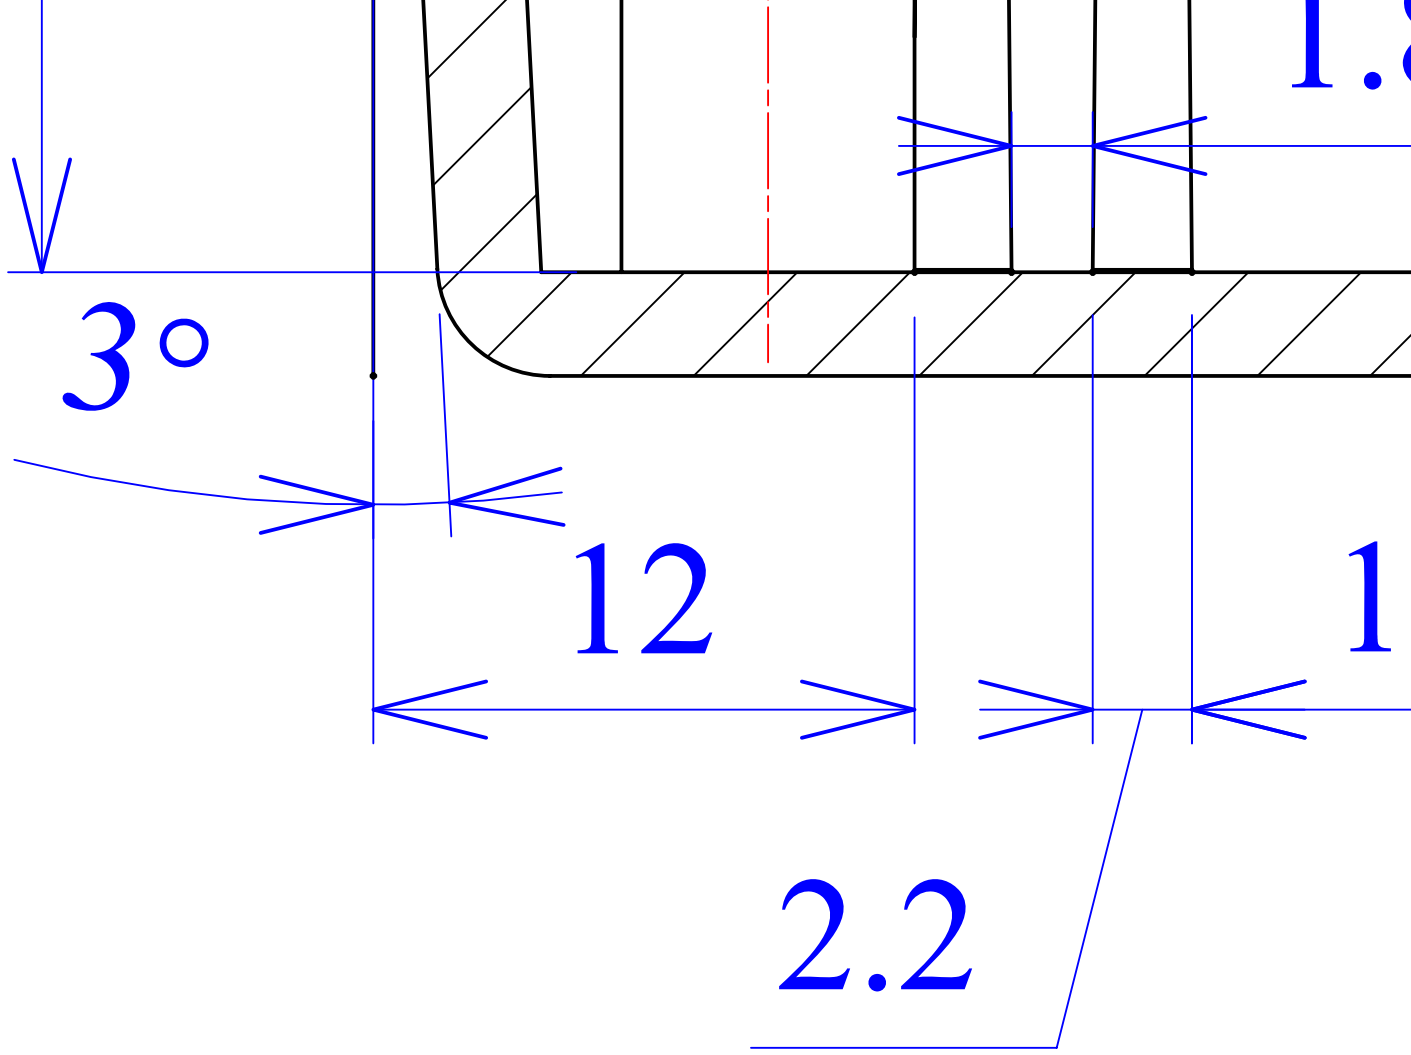

Model produktu	Z - 13		
----------------	---------------	--	---

1

Format:	A4	Material:	Polistyrene (PS)
Skala:	1:1	Tolerancja:	+/- 0.1
		ul. Naddnieprzańska 32 KRADEX 04-205 Warszawa Tel: +48 022 613-08-88, Fax: 812-10-68 www.kradex.com.pl	
	B		A

8.75

A technical drawing showing a vertical dimension of 8.75. The dimension is indicated by a blue double-headed arrow pointing upwards and downwards, with the value '8.75' written in blue text to the right of the arrow. The drawing includes a horizontal line at the top, a vertical line on the left, and a horizontal line at the bottom. A circular feature is visible in the upper right corner, with a red crosshair indicating its center. A vertical blue line is also present on the right side of the drawing.

8.75

A technical drawing showing a horizontal dimension of 8.75. The dimension is indicated by a blue double-headed arrow pointing to the left and to the right, with the value '8.75' written in blue text above the arrow. The drawing includes a vertical line on the left, a horizontal line at the top, and a horizontal line at the bottom. A circular feature is visible in the upper right corner, with a red crosshair indicating its center. A vertical blue line is also present on the right side of the drawing.