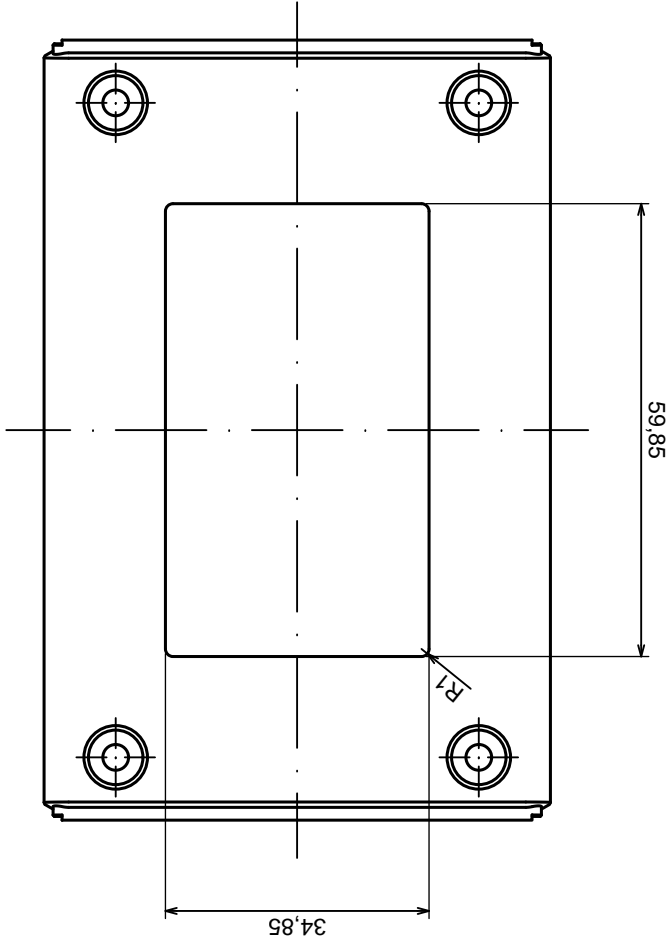

Tolerance: +/- 0.2

Material: PS, ABS

Scale 1:1

Format: A3

Product model
Enclosure Z122 - assembly

All rights reserved, Copyright Kradex 2016

	Scale 1:1	Tolerance: +/- 0.2
	Format: A3	Material: PS, ABS
Product model		Enclosure Z122 - base
All rights reserved, Copyright Kradex 2016		

Tolerance: +/- 0.2

Material: PS, ABS

Scale 1:1

Format: A3

Product model
Enclosure Z122 - cover

All rights reserved, Copyright Kradex 2016

A-A

A