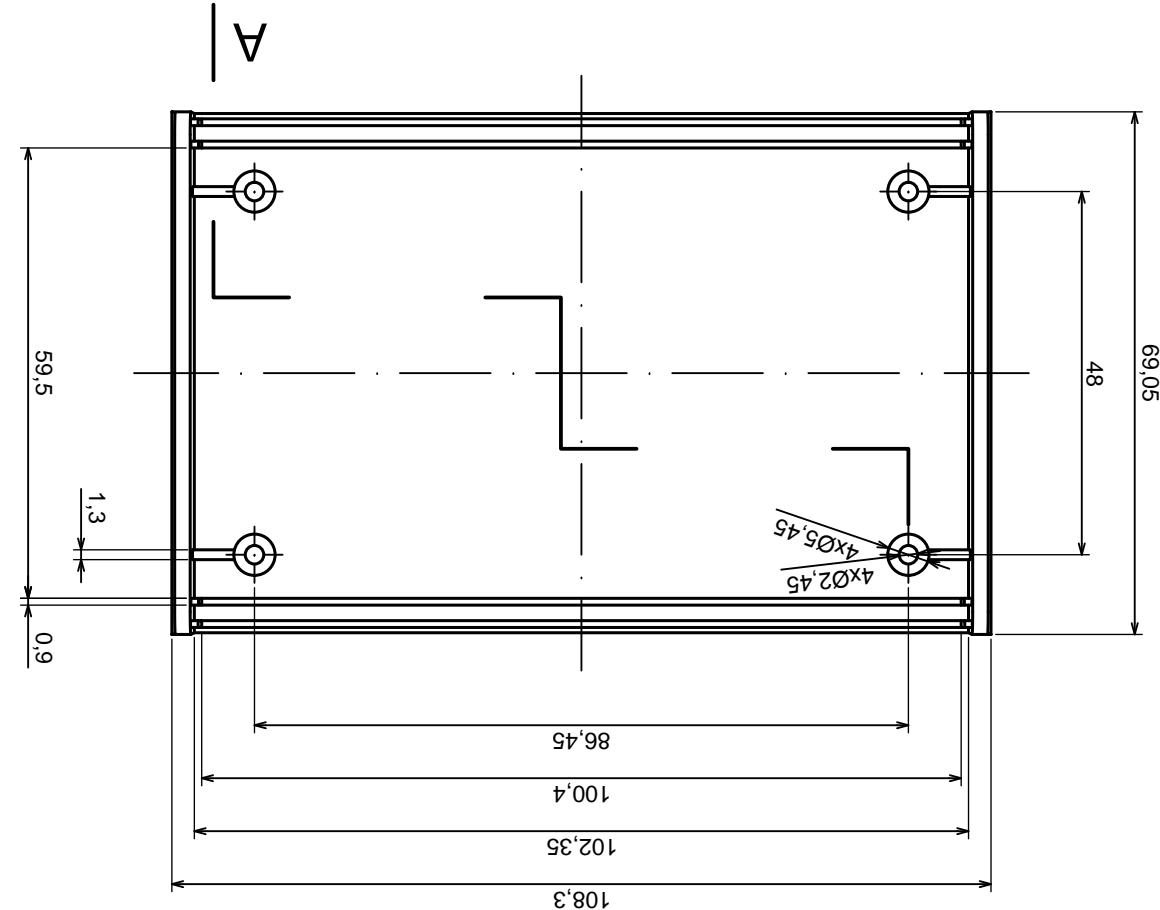

Tolerance: +/- 0.2

Material: PS, ABS

Scale 1:1

Format: A3

Product model
Enclosure Z122 - assembly

All rights reserved, Copyright Kradex 2016

	Scale 1:1	Tolerance: +/- 0.2
	Format: A3	Material: PS, ABS
Product model		Enclosure Z122 - base
All rights reserved, Copyright Kradex 2016		

Tolerance: +/- 0.2

Material: PS, ABS

Scale 1:1

Format: A3

Product model
Enclosure Z122 - cover

All rights reserved, Copyright Kradex 2016

A-A

A