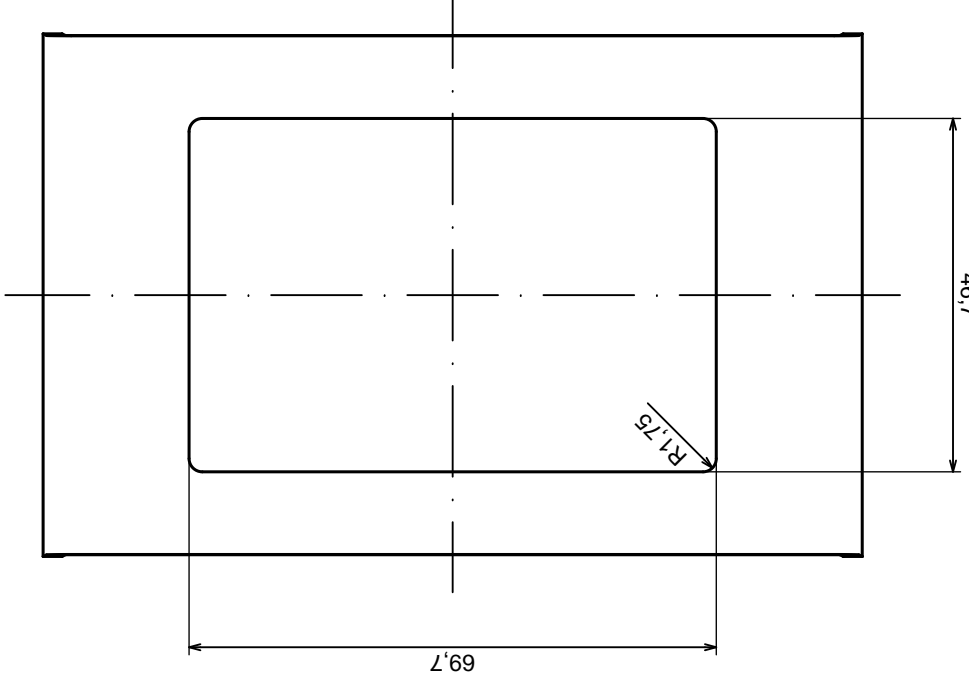

Tolerance: +/- 0.2

Material: PS, ABS

Scale 1:1

Format: A3

Product model
Enclosure Z122 - assembly

All rights reserved, Copyright Kradex 2016

	Scale 1:1	Tolerance: +/- 0.2
	Format: A3	Material: PS, ABS
Product model		Enclosure Z122 - base
All rights reserved, Copyright Kradex 2016		

Tolerance: +/- 0.2

Material: PS, ABS

Scale 1:1

Format: A3

Product model
Enclosure Z122 - cover

All rights reserved, Copyright Kradex 2016

A-A

A