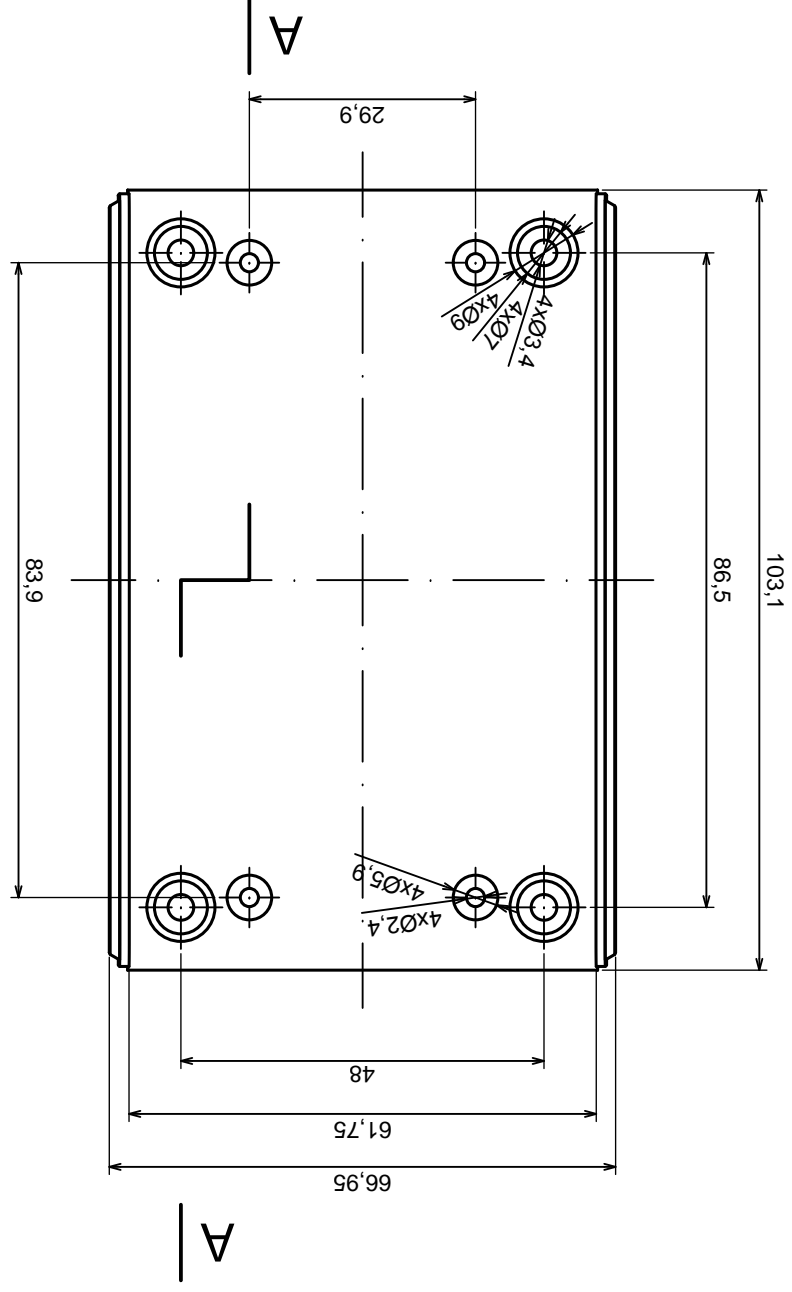

Tolerance: +/- 0.2

Material: PS, ABS

Scale 1:1

Format: A3

Product model
Enclosure Z122 - assembly

All rights reserved, Copyright Kradex 2016

	Scale 1:1	Tolerance: +/- 0.2
	Format: A3	Material: PS, ABS
Product model		Enclosure Z122 - base
All rights reserved, Copyright Kradex 2016		

Tolerance: +/- 0.2

Material: PS, ABS

Scale 1:1

Format: A3

Product model
Enclosure Z122 - cover

All rights reserved, Copyright Kradex 2016

A-A

A