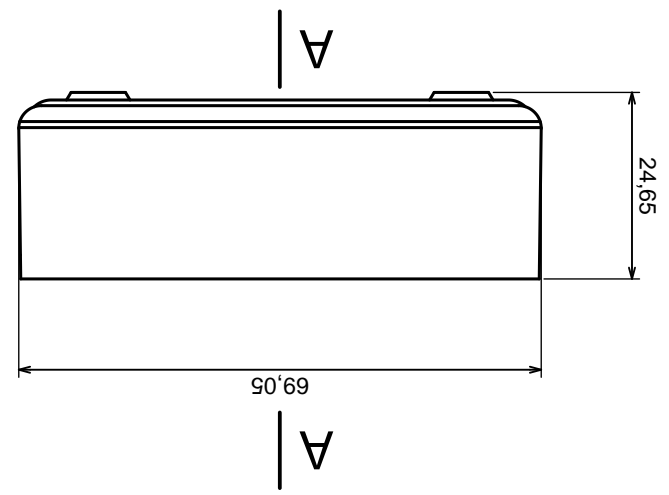

Tolerance: +/- 0.2

Material: PS, ABS

Scale 1:1

Format: A3

Product model
Enclosure Z122 - assembly

All rights reserved, Copyright Kradex 2016

	Scale 1:1	Tolerance: +/- 0.2
	Format: A3	Material: PS, ABS
Product model		Enclosure Z122 - base
All rights reserved, Copyright Kradex 2016		

Tolerance: +/- 0.2

Material: PS, ABS

Scale 1:1

Format: A3

Product model
Enclosure Z122 - cover

All rights reserved, Copyright Kradex 2016

A-A

A