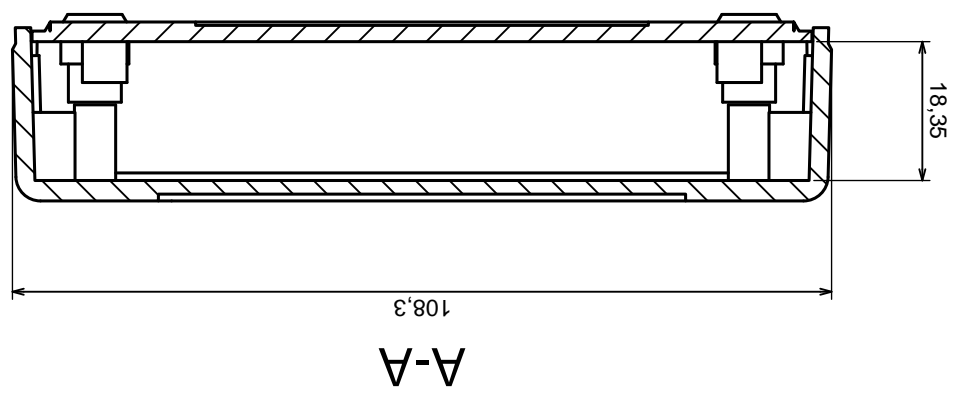

Tolerance: +/- 0.2

Material: PS, ABS

Scale 1:1

Format: A3

Product model
Enclosure Z122 - assembly

All rights reserved, Copyright Kradex 2016

	Scale 1:1	Tolerance: +/- 0.2
	Format: A3	Material: PS, ABS
Product model		Enclosure Z122 - base
All rights reserved, Copyright Kradex 2016		

Tolerance: +/- 0.2

Material: PS, ABS

Scale 1:1

Format: A3

Product model
Enclosure Z122 - cover

All rights reserved, Copyright Kradex 2016

A-A

A