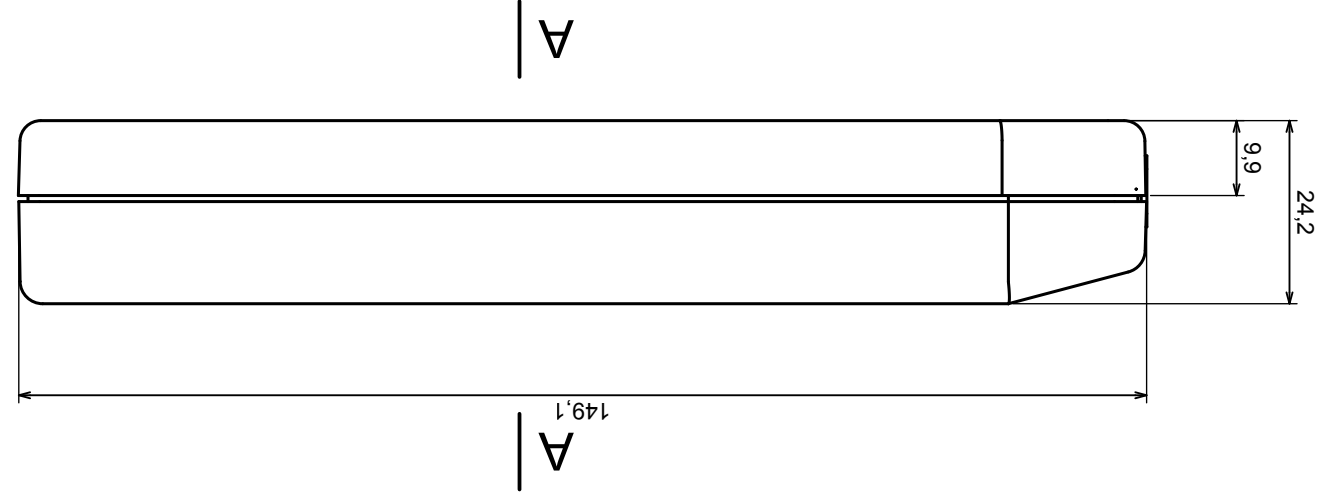

Tolerance: +/- 0.8

Material: PS, ABS

Scale 1:1

Format: A3

Product model
Enclosure Z121 - assembly

All rights reserved, Copyright Kradex 2016

All rights reserved, Copyright Kradex 2016

Product model Enclosure Z121 - base

Format: A3

Material: PS, ABS

Tolerance: +/- 0,8

Scale 1:1	Tolerance: +/- 0.8
Format: A3	Material: PS, ABS
Product model	Enclosure Z121 - cover
All rights reserved, Copyright Kradex 2016	

All rights reserved, Copyright Kradex 2016		Product model	Enclosure Z121 - board
Format: A3		Material: PS, ABS	
Scale 4:1		Tolerance: +/- 0.5	