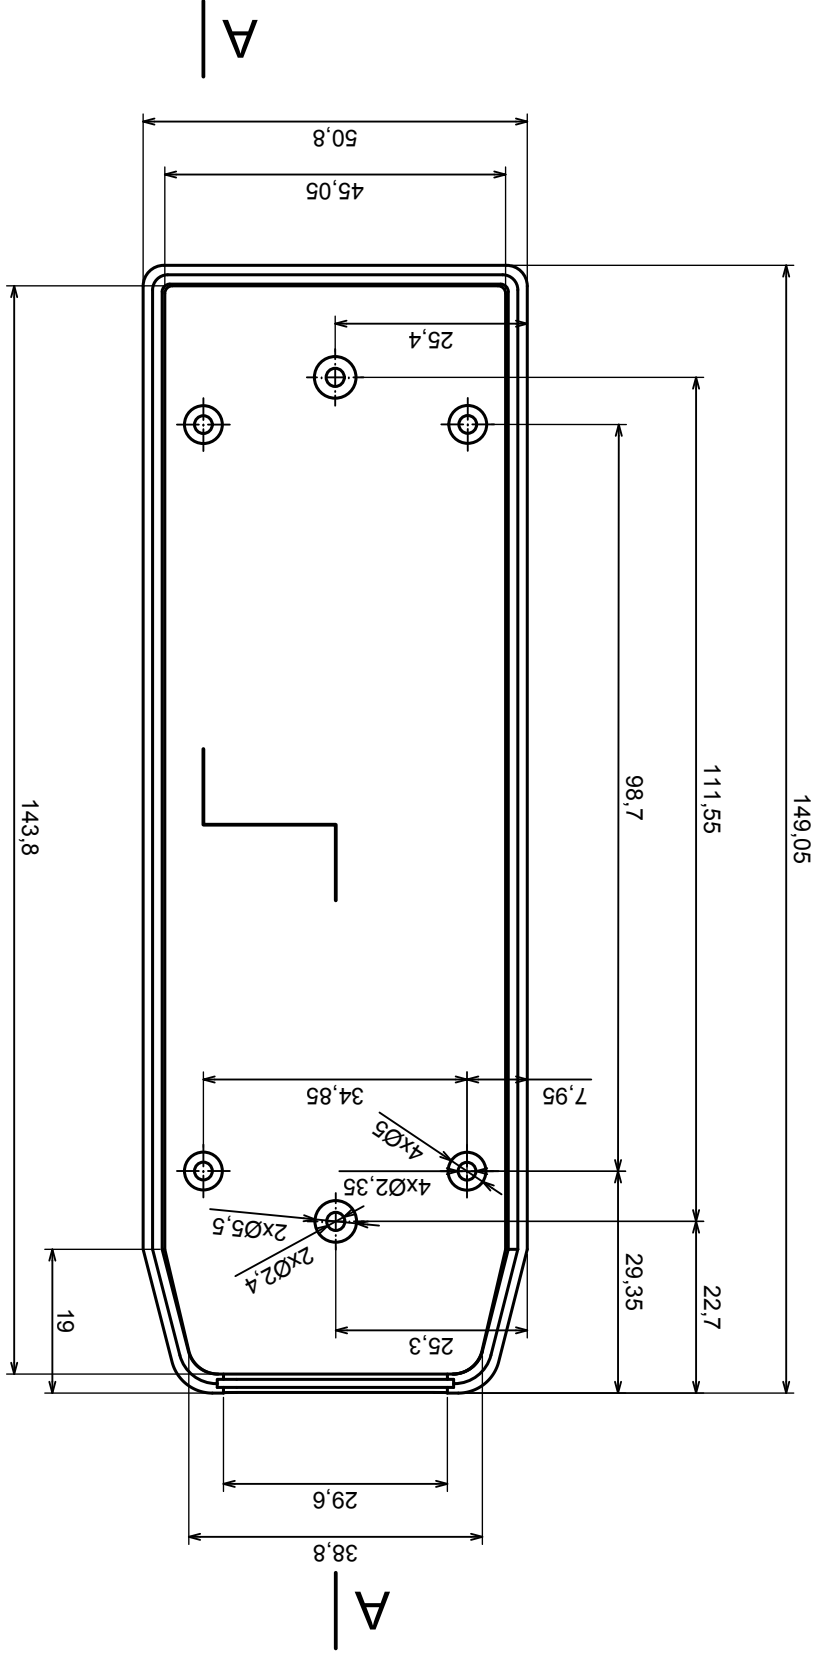

Tolerance: +/- 0.8

Material: PS, ABS

Scale 1:1

Format: A3

Product model
Enclosure Z121 - assembly

All rights reserved, Copyright Kradex 2016

All rights reserved, Copyright Kradex 2016

Product model Enclosure Z121 - base

Format: A3

Material: PS, ABS

Tolerance: +/- 0,8

Scale 1:1	Tolerance: +/- 0.8
Format: A3	Material: PS, ABS
Product model	Enclosure Z121 - cover
All rights reserved, Copyright Kradex 2016	

All rights reserved, Copyright Kradex 2016		Product model	Enclosure Z121 - board
Format: A3		Material: PS, ABS	
Scale 4:1		Tolerance: +/- 0.5	