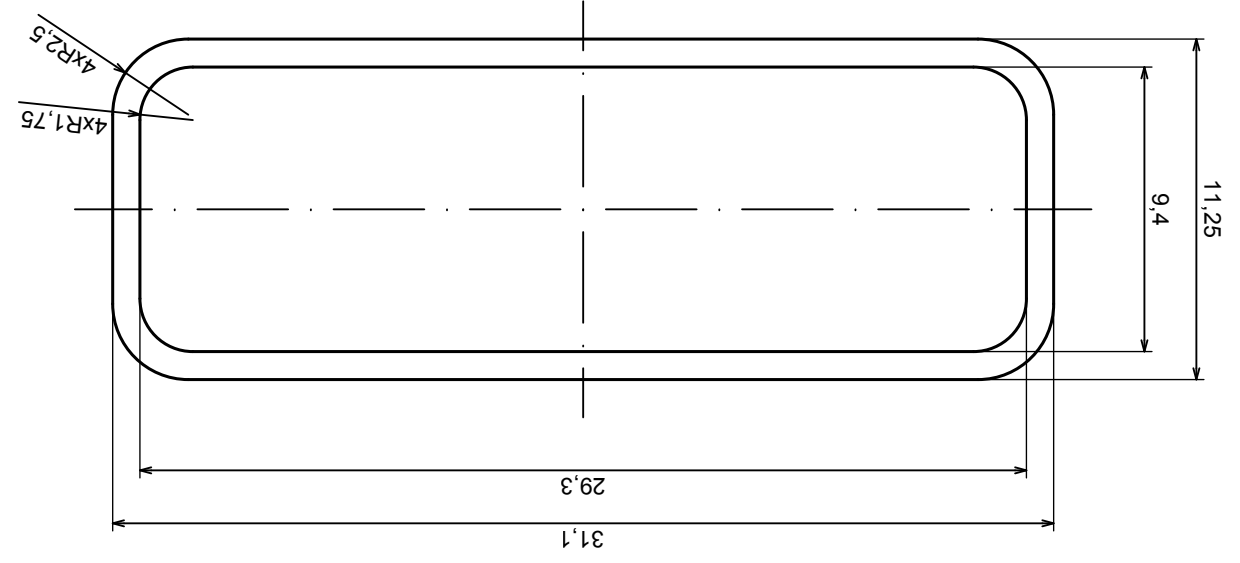

Tolerance: +/- 0.8

Material: PS, ABS

Scale 1:1

Format: A3

Product model
Enclosure Z121 - assembly

All rights reserved, Copyright Kradex 2016

All rights reserved, Copyright Kradex 2016

Product model Enclosure Z121 - base

Format: A3

Material: PS, ABS

Tolerance: +/- 0,8

Scale 1:1	Tolerance: +/- 0.8
Format: A3	Material: PS, ABS
Product model	Enclosure Z121 - cover
All rights reserved, Copyright Kradex 2016	

All rights reserved, Copyright Kradex 2016		Product model	Enclosure Z121 - board
Format: A3		Material: PS, ABS	
Scale 4:1		Tolerance: +/- 0.5	