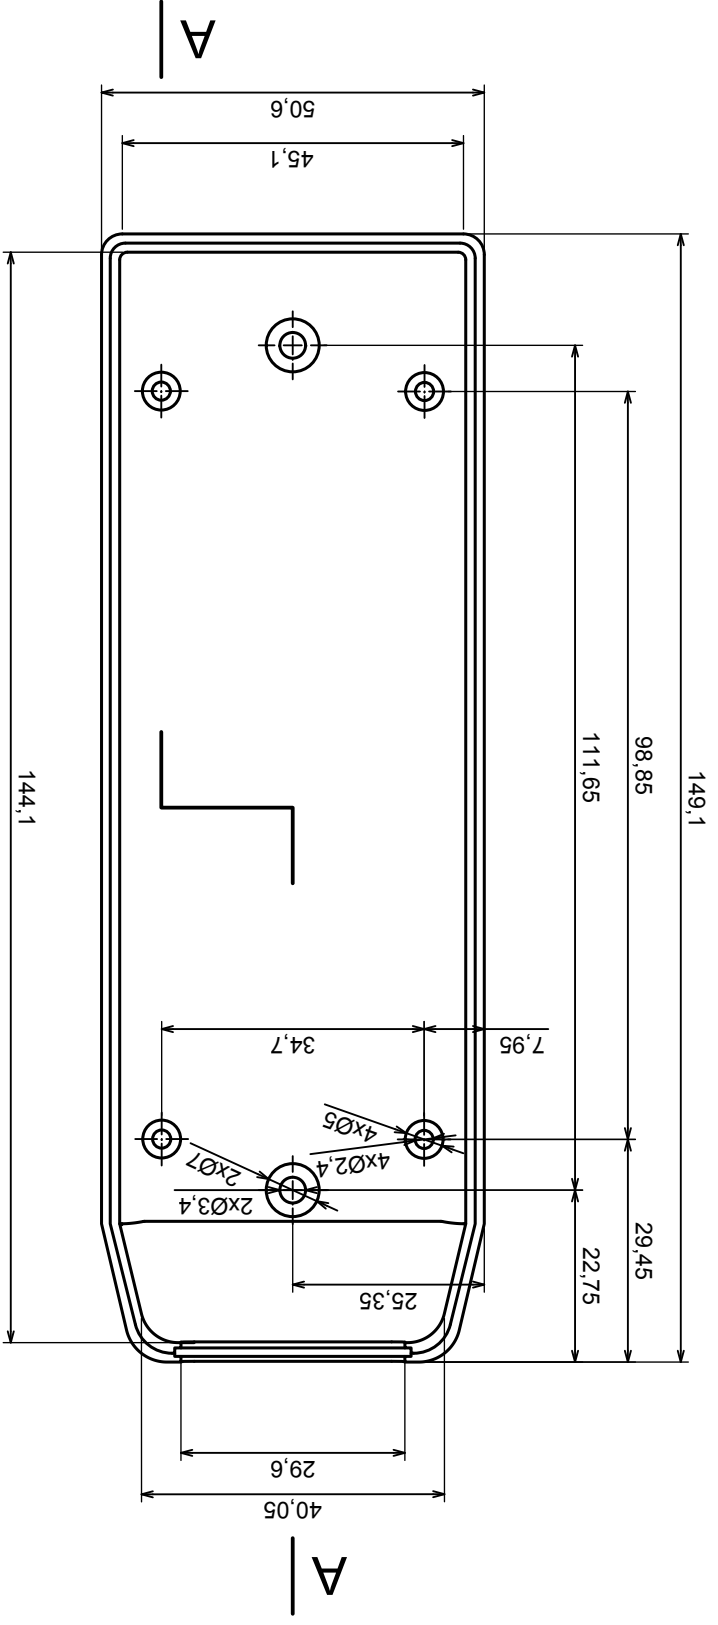

Tolerance: +/- 0.8

Material: PS, ABS

Scale 1:1

Format: A3

Product model
Enclosure Z121 - assembly

All rights reserved, Copyright Kradex 2016

All rights reserved, Copyright Kradex 2016

Product model Enclosure Z121 - base

Format: A3

Material: PS, ABS

Tolerance: +/- 0,8

Scale 1:1	Tolerance: +/- 0.8
Format: A3	Material: PS, ABS
Product model	Enclosure Z121 - cover
All rights reserved, Copyright Kradex 2016	

All rights reserved, Copyright Kradex 2016		Product model	Enclosure Z121 - board
Format: A3		Material: PS, ABS	
Scale 4:1		Tolerance: +/- 0.5	