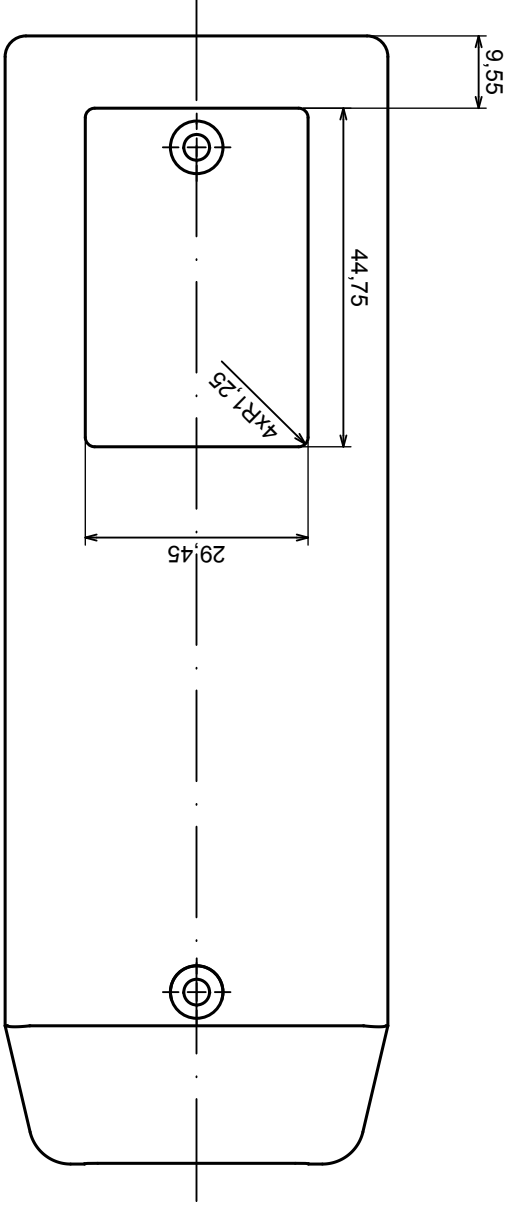

Tolerance: +/- 0.8

Material: PS, ABS

Scale 1:1

Format: A3

Product model
Enclosure Z121 - assembly

All rights reserved, Copyright Kradex 2016

All rights reserved, Copyright Kradex 2016

Product model Enclosure Z121 - base

Format: A3

Material: PS, ABS

Tolerance: +/- 0,8

Scale 1:1	Tolerance: +/- 0.8
Format: A3	Material: PS, ABS
Product model	Enclosure Z121 - cover
All rights reserved, Copyright Kradex 2016	

All rights reserved, Copyright Kradex 2016		Product model	Enclosure Z121 - board
Format: A3		Material: PS, ABS	
Scale 4:1		Tolerance: +/- 0.5	