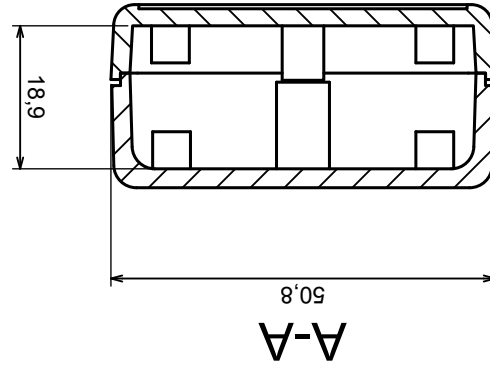

Tolerance: +/- 0.8

Material: PS, ABS

Scale 1:1

Format: A3

Product model
Enclosure Z121 - assembly

All rights reserved, Copyright Kradex 2016

All rights reserved, Copyright Kradex 2016

Product model Enclosure Z121 - base

Format: A3

Material: PS, ABS

Tolerance: +/- 0,8

Scale 1:1	Tolerance: +/- 0.8
Format: A3	Material: PS, ABS
Product model	Enclosure Z121 - cover
All rights reserved, Copyright Kradex 2016	

All rights reserved, Copyright Kradex 2016		Product model	Enclosure Z121 - board
Format: A3		Material: PS, ABS	
Scale 4:1		Tolerance: +/- 0.5	