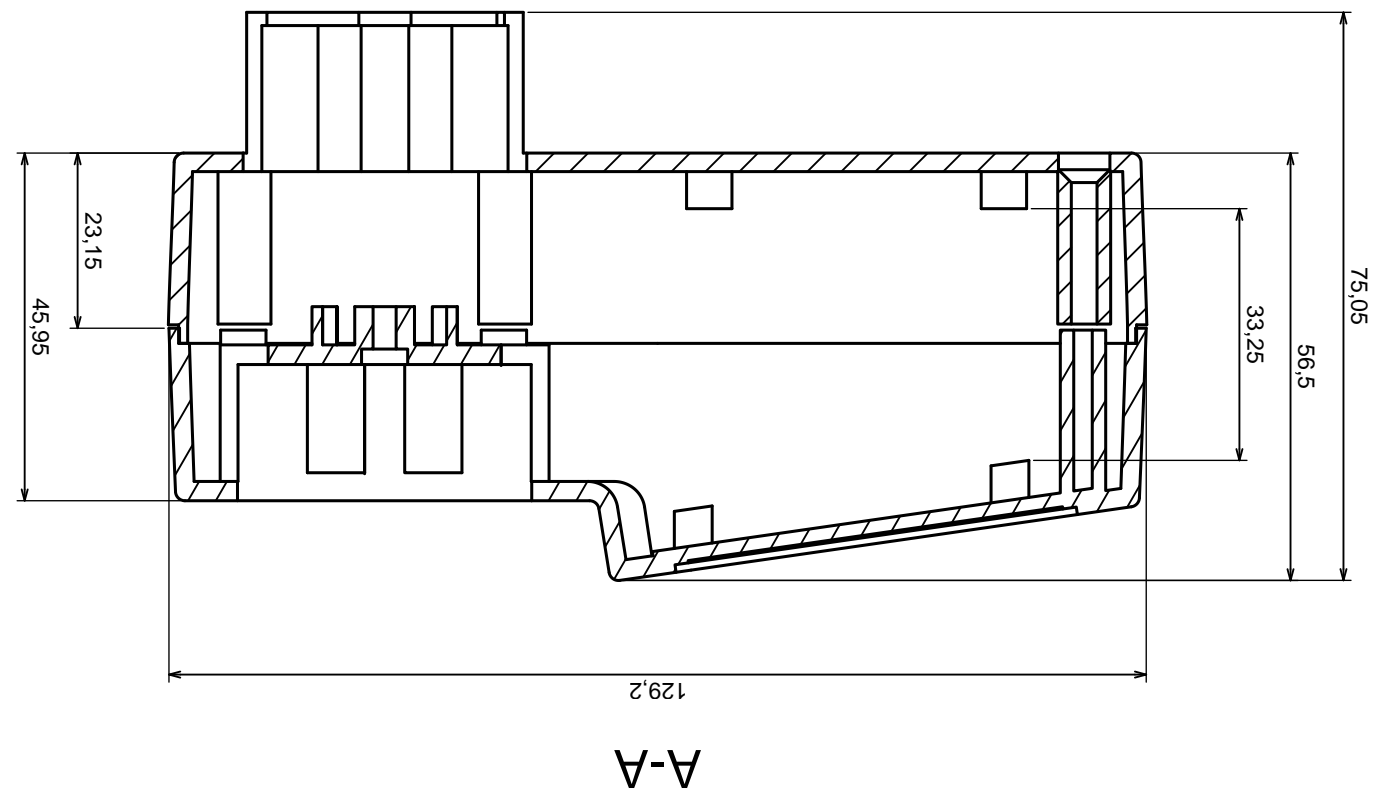

Scale 1:1		Tolerance: +/- 0.5
Format: A3		
Material: PS, ABS		Product model Enclosure Z120 - assembly
All rights reserved, Copyright Kradex 2016		

	Tolerance: +/- 0.5	Scale 1:1
	Material: PS, ABS	Format: A3
Product model Enclosure Z120 - base		All rights reserved, Copyright Kradex 2016

Tolerance: +/- 0.5

Format: A3
Material: PS, ABS

Product model
Enclosure Z120 - cover

All rights reserved, Copyright Kradex 2016

X-ON Electronics

Largest Supplier of Electrical and Electronic Components

Click to view similar products for [Electrical Enclosures](#) category: