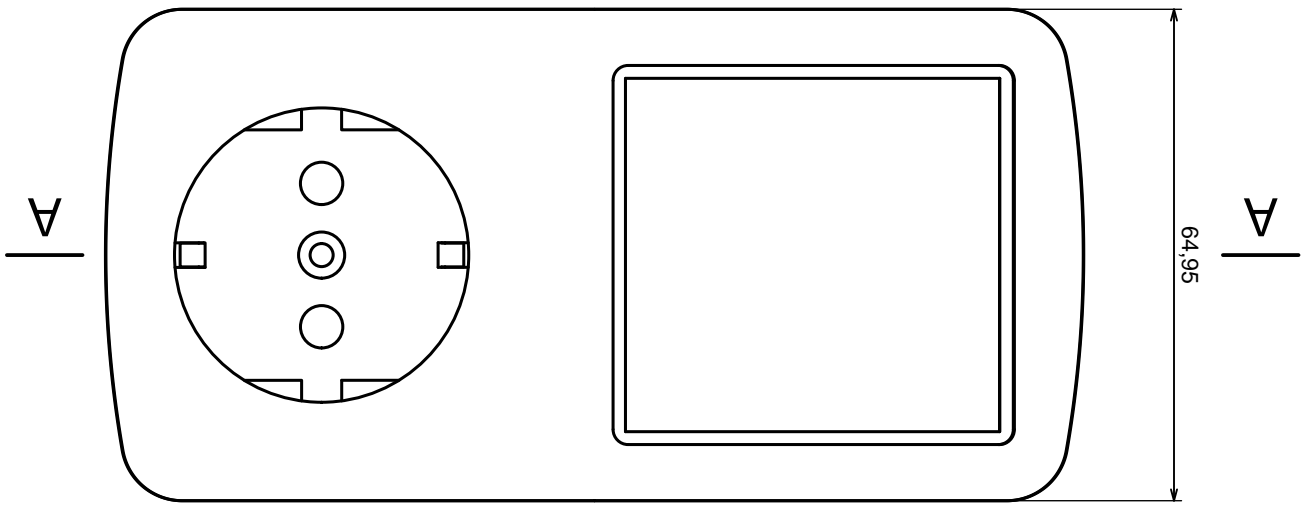

Scale 1:1		Tolerance: +/- 0.5
Format: A3		
Material: PS, ABS		Product model Enclosure Z120 - assembly
All rights reserved, Copyright Kradex 2016		

	Tolerance: +/- 0.5	Scale 1:1
	Material: PS, ABS	Format: A3
Product model Enclosure Z120 - base		All rights reserved, Copyright Kradex 2016

Tolerance: +/- 0.5

Format: A3
Material: PS, ABS

Product model
Enclosure Z120 - cover

All rights reserved, Copyright Kradex 2016

X-ON Electronics

Largest Supplier of Electrical and Electronic Components

Click to view similar products for [Electrical Enclosures](#) category: