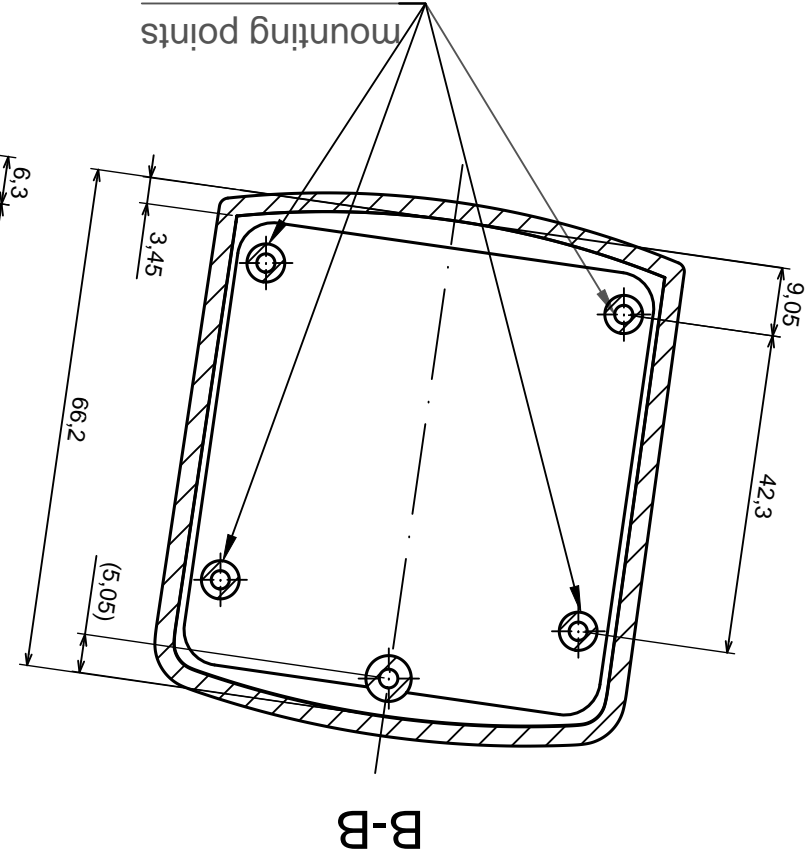

Scale 1:1		Tolerance: +/- 0.5
Format: A3		
Material: PS, ABS		Product model Enclosure Z120 - assembly
All rights reserved, Copyright Kradex 2016		

	Tolerance: +/- 0.5	Scale 1:1
	Material: PS, ABS	Format: A3
Product model Enclosure Z120 - base		All rights reserved, Copyright Kradex 2016

Tolerance: +/- 0.5

Format: A3
Material: PS, ABS

Product model
Enclosure Z120 - cover

All rights reserved, Copyright Kradex 2016

X-ON Electronics

Largest Supplier of Electrical and Electronic Components

Click to view similar products for [Electrical Enclosures](#) category: