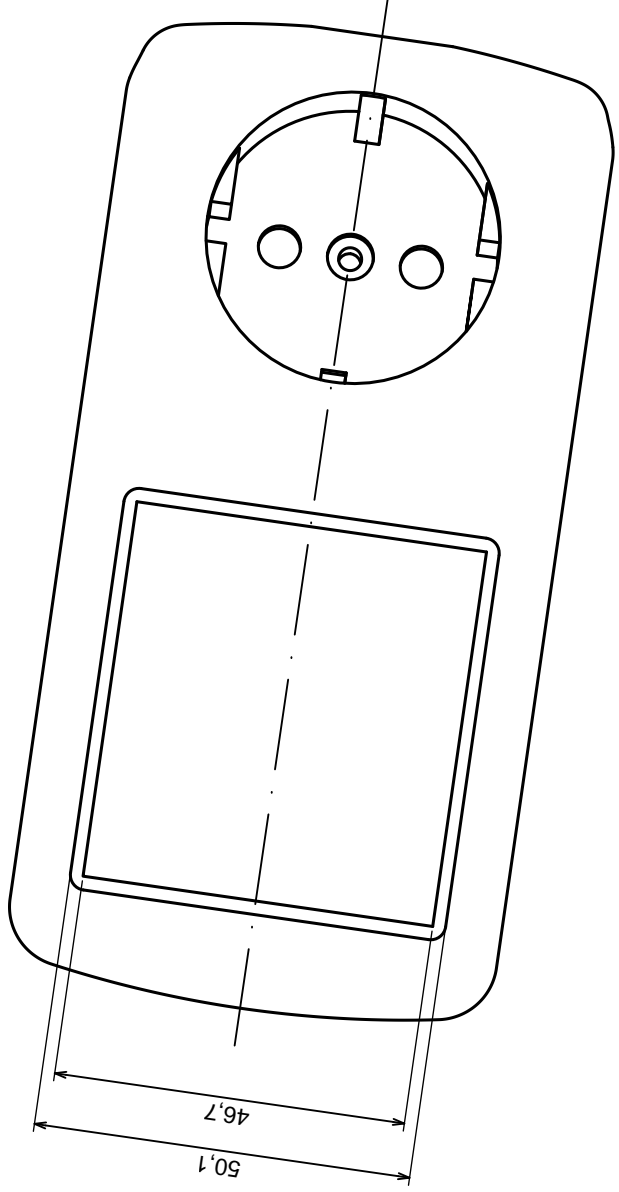

Scale 1:1		Tolerance: +/- 0.5
Format: A3		
Material: PS, ABS		Product model Enclosure Z120 - assembly
All rights reserved, Copyright Kradex 2016		

	Tolerance: +/- 0.5	Scale 1:1
	Material: PS, ABS	Format: A3
Product model Enclosure Z120 - base		All rights reserved, Copyright Kradex 2016

Tolerance: +/- 0.5

Format: A3
Material: PS, ABS

Product model
Enclosure Z120 - cover

All rights reserved, Copyright Kradex 2016

X-ON Electronics

Largest Supplier of Electrical and Electronic Components

Click to view similar products for [Electrical Enclosures](#) category: