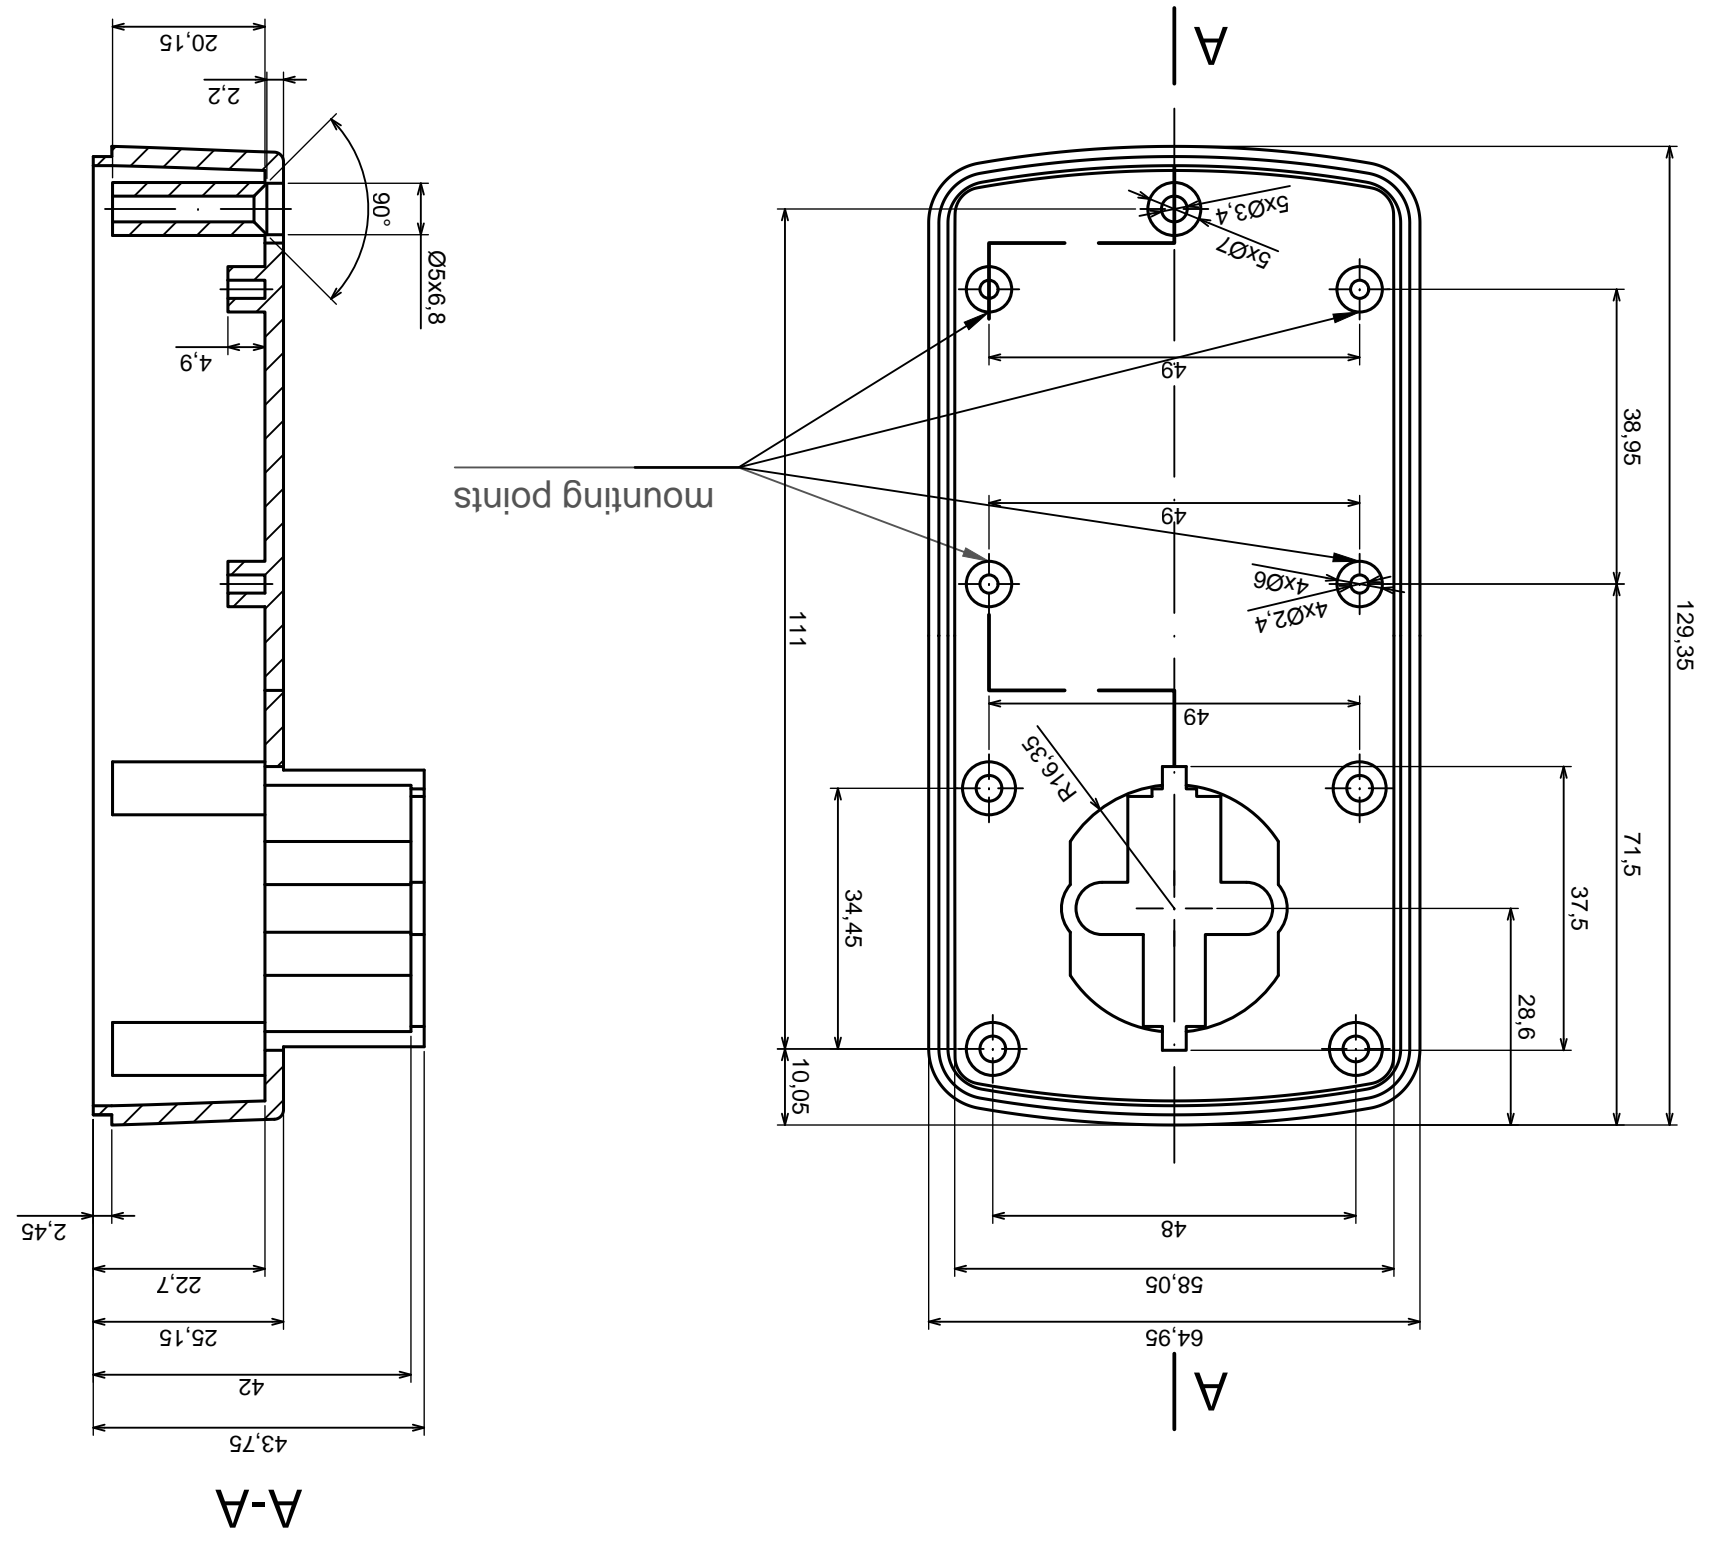

Scale 1:1		Tolerance: +/- 0.5
Format: A3		
Material: PS, ABS		Product model Enclosure Z120 - assembly
All rights reserved, Copyright Kradex 2016		

	Tolerance: +/- 0.5	Scale 1:1
	Material: PS, ABS	Format: A3
Product model Enclosure Z120 - base		All rights reserved, Copyright Kradex 2016

Tolerance: +/- 0.5

Format: A3
Material: PS, ABS

Product model
Enclosure Z120 - cover

All rights reserved, Copyright Kradex 2016

X-ON Electronics

Largest Supplier of Electrical and Electronic Components

Click to view similar products for [Electrical Enclosures](#) category: