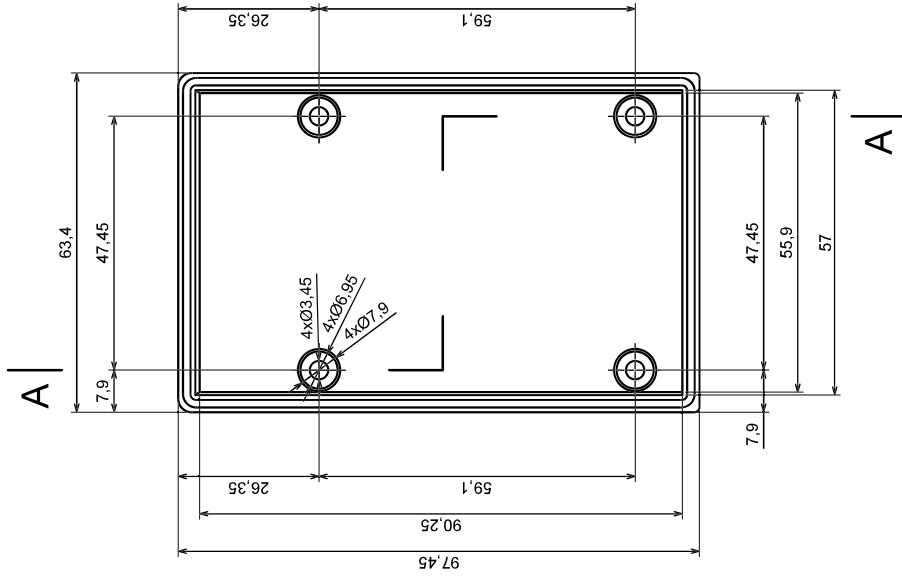

All rights reserved. Copyright Kradex 2016

Product model Enclosure Z119 - assembly

Format: A3

Material: PS, ABS

Scale 1:1

Tolerance: +/- 0.8

All rights reserved, Copyright Kradex 2016

Product model Enclosure Z119 - base

Format: A3

Material: PS, ABS

Scale 1:1

Tolerance: +/- 0.8

All rights reserved, Copyright Kradex 2016

Product model Enclosure Z119 - cover

Format: A3 Material: PS, ABS

Scale 1:1 Tolerance: +/- 0.8