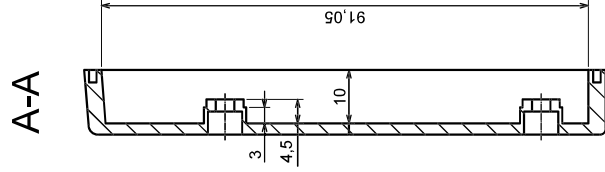

All rights reserved. Copyright Kradex 2016

Product model Enclosure Z119 - assembly

Format: A3

Material: PS, ABS

Scale 1:1

Tolerance: +/- 0.8

All rights reserved, Copyright Kradex 2016

Product model Enclosure Z119 - base

Format: A3

Material: PS, ABS

Scale 1:1

Tolerance: +/- 0.8

All rights reserved, Copyright Kradex 2016

Product model Enclosure Z119 - cover

Format: A3 Material: PS, ABS

Scale 1:1 Tolerance: +/- 0.8