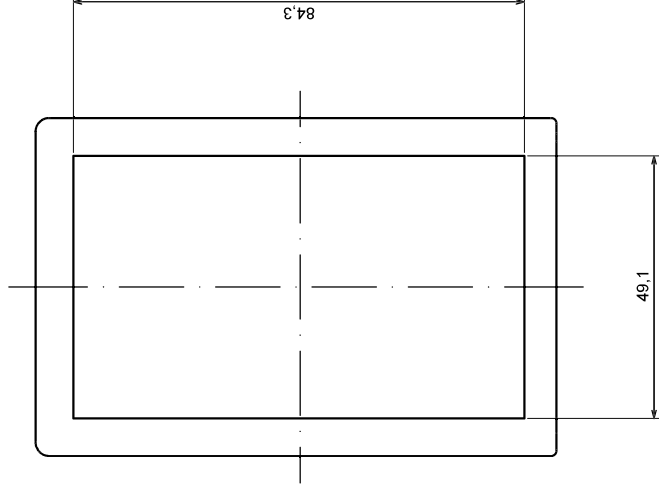

All rights reserved. Copyright Kradex 2016

Product model Enclosure Z119 - assembly

Format: A3

Material: PS, ABS

Scale 1:1

Tolerance: +/- 0.8

All rights reserved, Copyright Kradex 2016

Product model Enclosure Z119 - base

Format: A3

Material: PS, ABS

Scale 1:1

Tolerance: +/- 0.8

All rights reserved, Copyright Kradex 2016

Product model Enclosure Z119 - cover

Format: A3 Material: PS, ABS

Scale 1:1 Tolerance: +/- 0.8