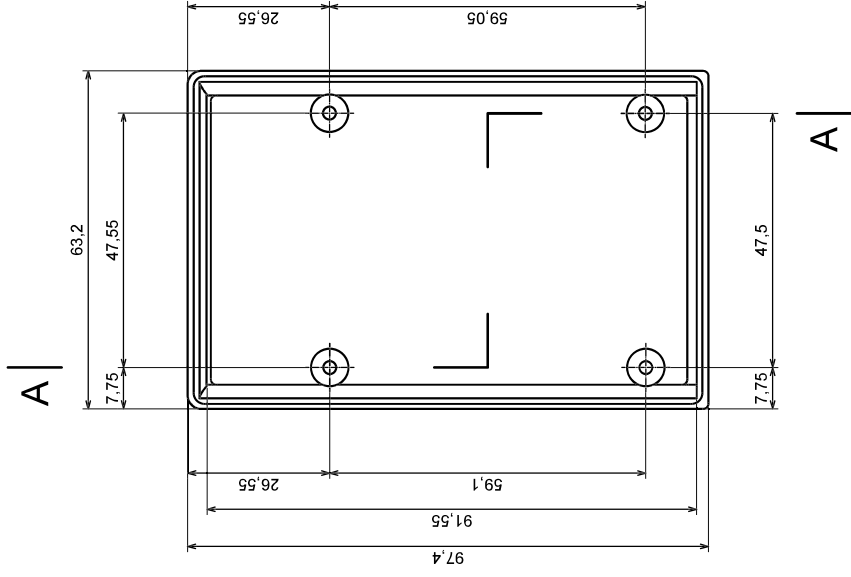

All rights reserved. Copyright Kradex 2016

Product model Enclosure Z119 - assembly

Format: A3

Material: PS, ABS

Scale 1:1

Tolerance: +/- 0.8

All rights reserved, Copyright Kradex 2016

Product model Enclosure Z119 - base

Format: A3

Material: PS, ABS

Scale 1:1

Tolerance: +/- 0.8

All rights reserved, Copyright Kradex 2016

Product model Enclosure Z119 - cover

Format: A3 Material: PS, ABS

Scale 1:1 Tolerance: +/- 0.8