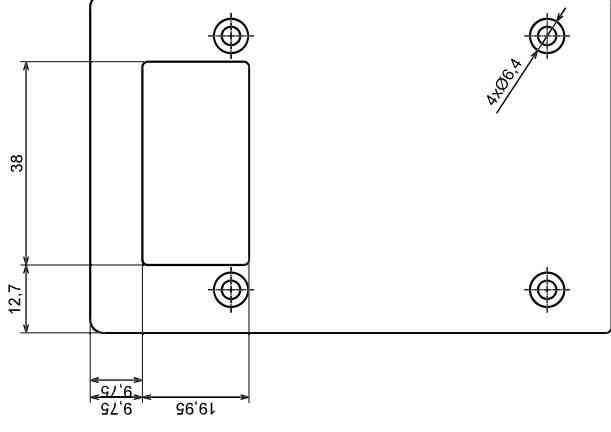

All rights reserved. Copyright Kradex 2016

Product model Enclosure Z119 - assembly

Format: A3

Material: PS, ABS

Scale 1:1

Tolerance: +/- 0.8

All rights reserved, Copyright Kradex 2016

Product model Enclosure Z119 - base

Format: A3

Material: PS, ABS

Scale 1:1

Tolerance: +/- 0.8

All rights reserved, Copyright Kradex 2016

Product model Enclosure Z119 - cover

Format: A3 Material: PS, ABS

Scale 1:1 Tolerance: +/- 0.8