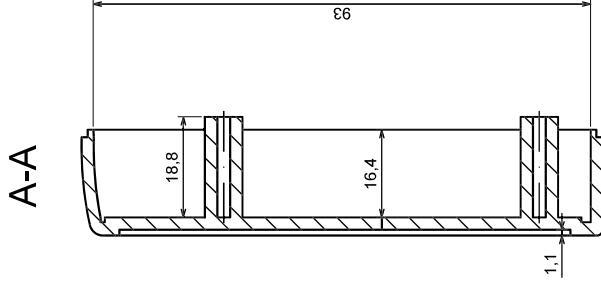

All rights reserved. Copyright Kradex 2016

Product model Enclosure Z119 - assembly

Format: A3

Material: PS, ABS

Scale 1:1

Tolerance: +/- 0.8

All rights reserved, Copyright Kradex 2016

Product model Enclosure Z119 - base

Format: A3

Material: PS, ABS

Scale 1:1

Tolerance: +/- 0.8

All rights reserved, Copyright Kradex 2016

Product model Enclosure Z119 - cover

Format: A3 Material: PS, ABS

Scale 1:1 Tolerance: +/- 0.8