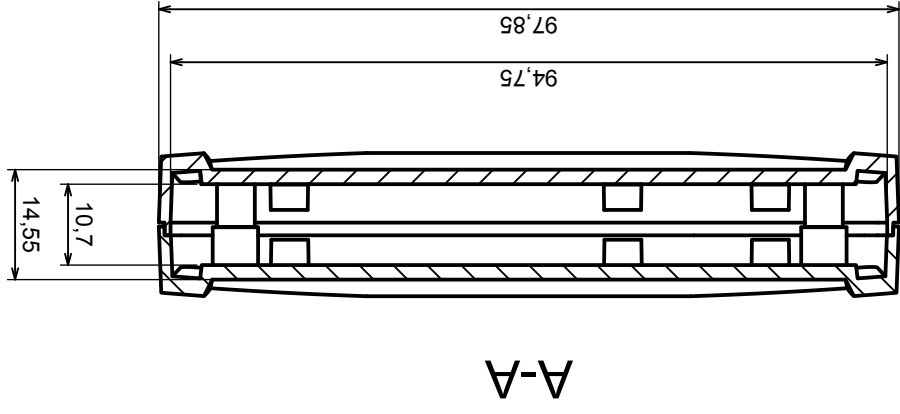

	Scale 1:1	Tolerance: +/- 0.5
	Format: A3	Material: PS, ABS
Product model		Enclosure Z118 - assembly
All rights reserved, Copyright Kradex 2016		

X-ON Electronics

Largest Supplier of Electrical and Electronic Components