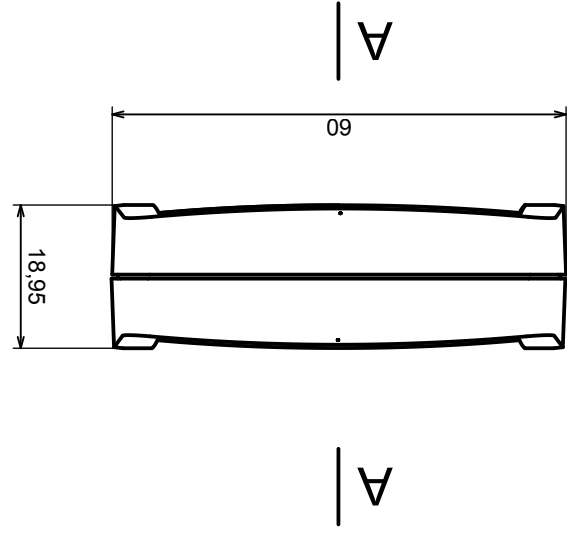

	Scale 1:1	Tolerance: +/- 0.5
	Format: A3	Material: PS, ABS
Product model		Enclosure Z118 - assembly
All rights reserved, Copyright Kradex 2016		

X-ON Electronics

Largest Supplier of Electrical and Electronic Components