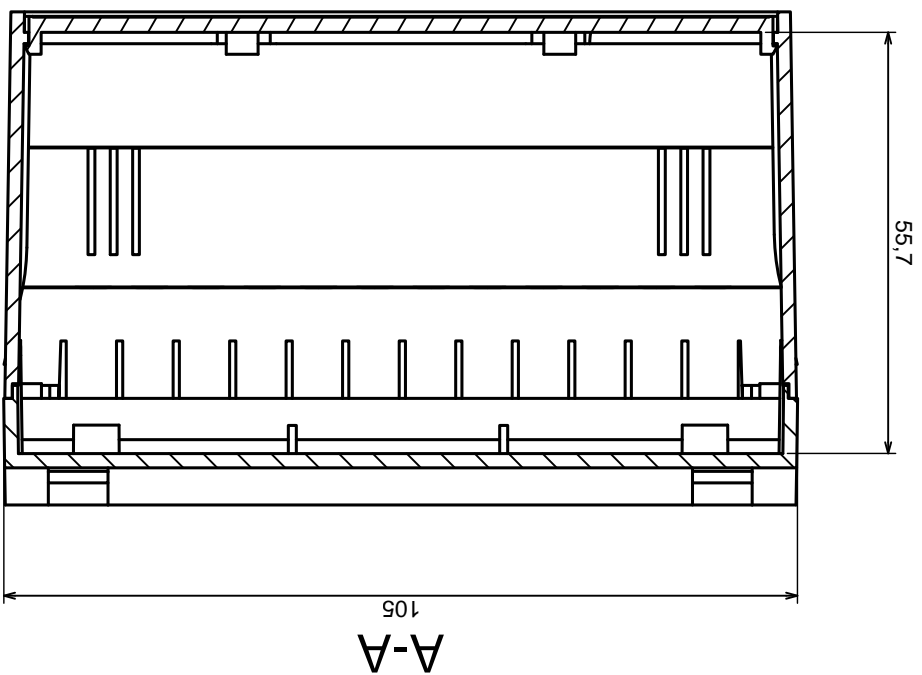

Tolerance: +/- 0.5

Scale 1:1

Material: PS, ABS

Format: A3

Product model  
Enclosure Z110 - assembly

All rights reserved, Copyright Kradex 2015

Tolerance: +/- 0.5

Material: PS, ABS

Scale 1:1

Format: A3

Product model: Enclosure Z110 - base

All rights reserved, Copyright Kradex 2015

B-B

A-A

Scale 1:1	Tolerance: +/- 0.5
Format: A3	Material: PS, ABS
Product model	Enclosure Z110 - cover

All rights reserved, Copyright Kradex 2016

B-B

A-A

All rights reserved, Copyright Kradex 2016

Product model Enclosure Z110 - filter

Format: A3

Material: PS, ABS

Tolerance: +/- 0,5

Scale 2:1		Tolerance: +/- 0,5
Format: A3		
Product model		Enclosure Z110 - hook
All rights reserved, Copyright Kradex 2016		