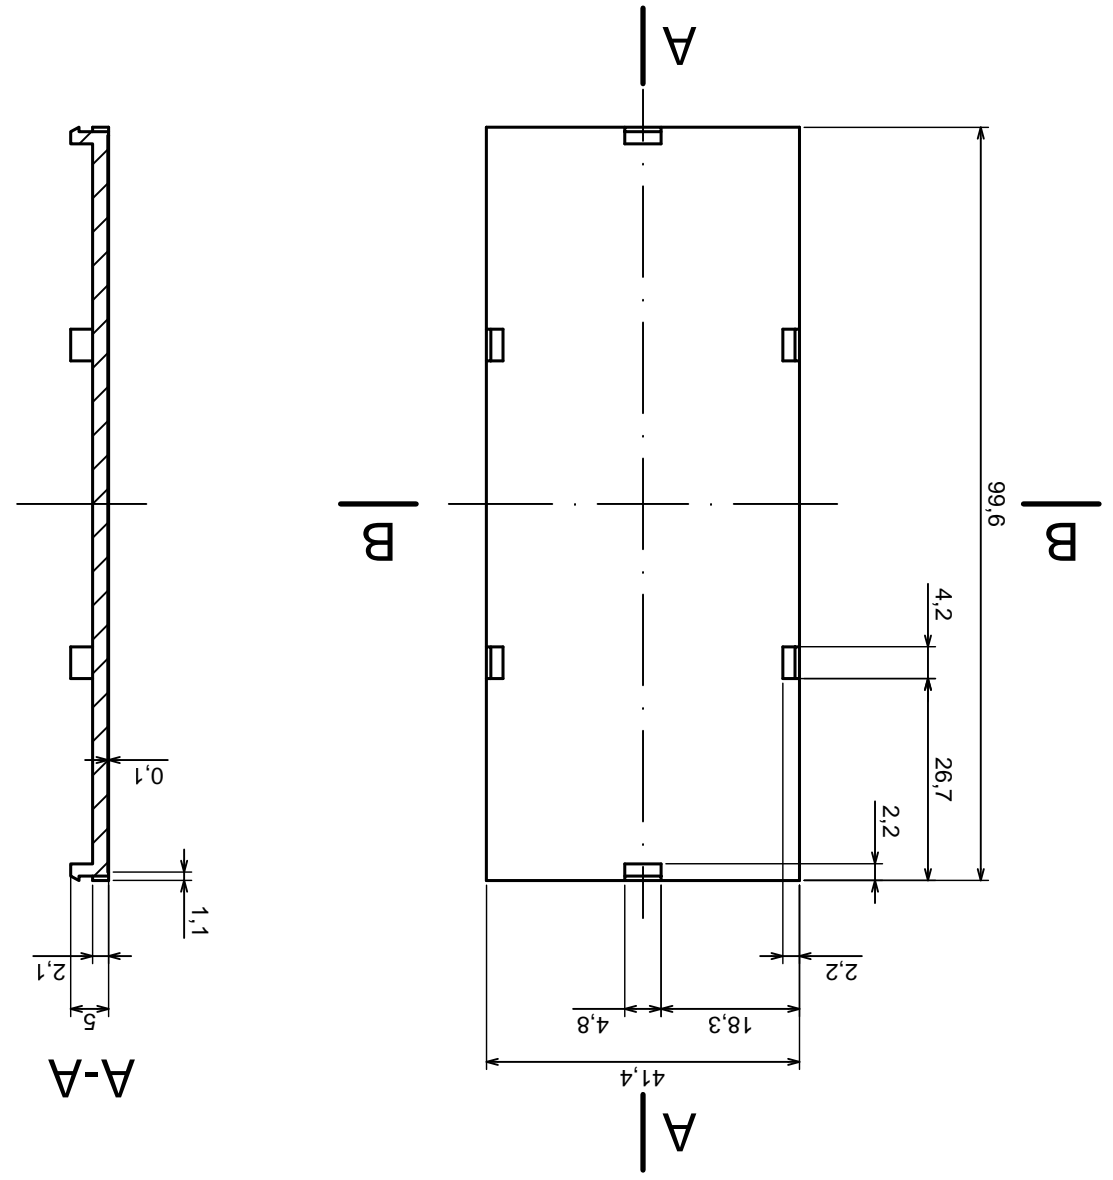

Tolerance: +/- 0.5

Scale 1:1

Material: PS, ABS

Format: A3

Product model  
Enclosure Z110 - assembly

All rights reserved, Copyright Kradex 2015

Tolerance: +/- 0.5

Material: PS, ABS

Scale 1:1

Format: A3

Product model: Enclosure Z110 - base

All rights reserved, Copyright Kradex 2015

B-B

A-A

Scale 1:1	Tolerance: +/- 0.5
Format: A3	Material: PS, ABS
Product model	Enclosure Z110 - cover

All rights reserved, Copyright Kradex 2016

B-B

A-A

All rights reserved, Copyright Kradex 2016

Product model Enclosure Z110 - filter

Format: A3

Material: PS, ABS

Tolerance: +/- 0,5

Scale 2:1		Tolerance: +/- 0,5
Format: A3		
Product model		Enclosure Z110 - hook
All rights reserved, Copyright Kradex 2016		