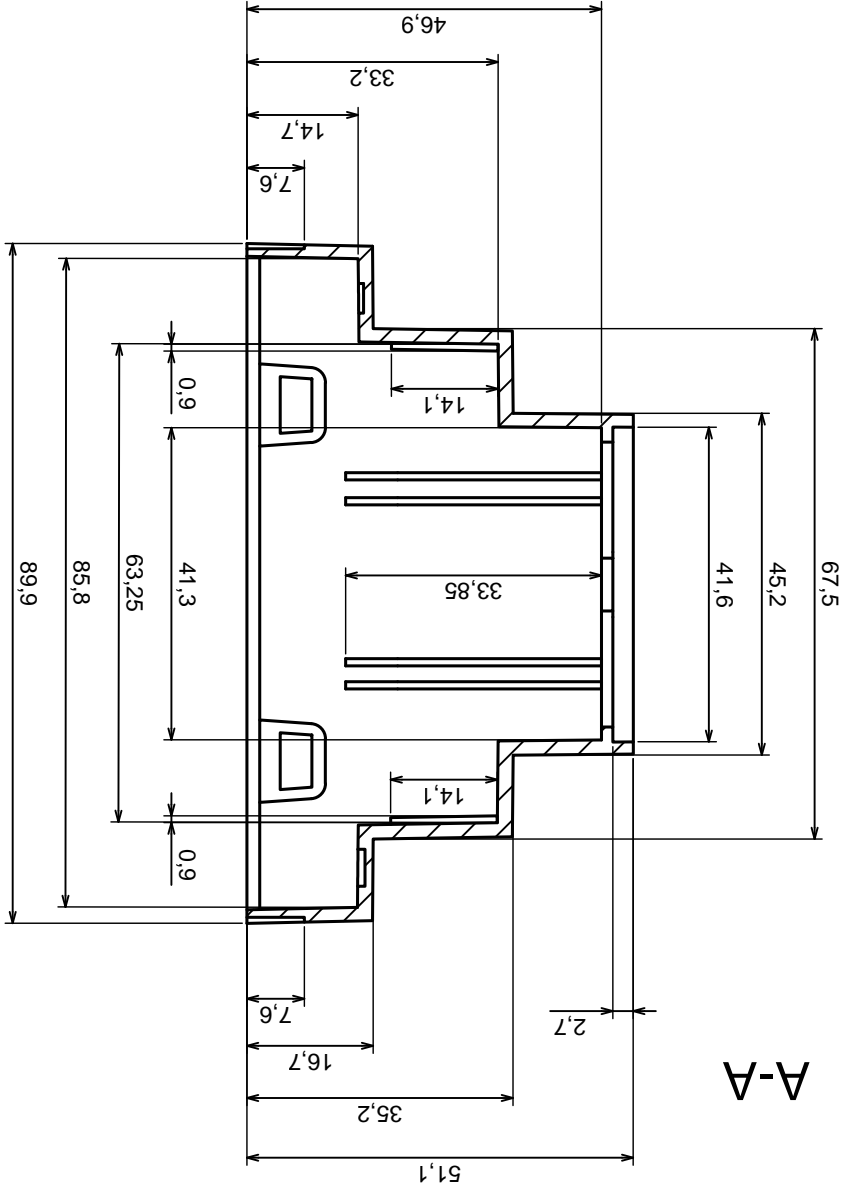

Tolerance: +/- 0.5

Scale 1:1

Material: PS, ABS

Format: A3

Product model  
Enclosure Z110 - assembly

All rights reserved, Copyright Kradex 2015

Tolerance: +/- 0.5

Material: PS, ABS

Scale 1:1

Format: A3

Product model: Enclosure Z110 - base

All rights reserved, Copyright Kradex 2015

B-B

A-A

Scale 1:1	Tolerance: +/- 0.5
Format: A3	Material: PS, ABS
Product model	Enclosure Z110 - cover

All rights reserved, Copyright Kradex 2016

B-B

A-A

All rights reserved, Copyright Kradex 2016

Product model Enclosure Z110 - filter

Format: A3

Material: PS, ABS

Tolerance: +/- 0,5

Scale 2:1		Tolerance: +/- 0,5
Format: A3		
Product model		Enclosure Z110 - hook
All rights reserved, Copyright Kradex 2016		