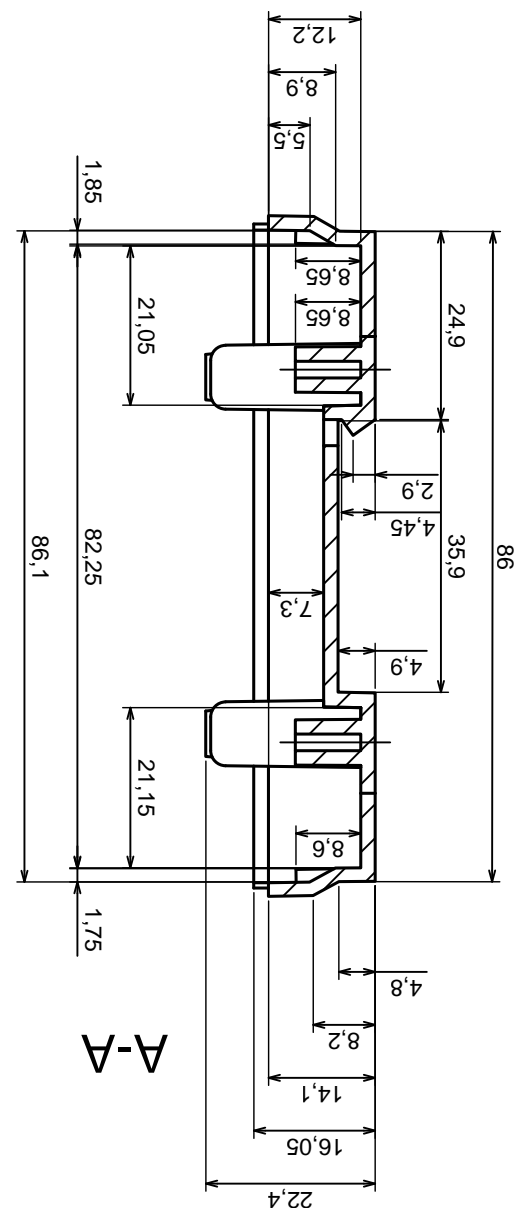

Tolerance: +/- 0.5

Scale 1:1

Material: PS, ABS

Format: A3

Product model  
Enclosure Z110 - assembly

All rights reserved, Copyright Kradex 2015

Tolerance: +/- 0.5

Material: PS, ABS

Scale 1:1

Format: A3

Product model: Enclosure Z110 - base

All rights reserved, Copyright Kradex 2015

B-B

A-A

Scale 1:1	Tolerance: +/- 0.5
Format: A3	Material: PS, ABS
Product model	Enclosure Z110 - cover

All rights reserved, Copyright Kradex 2016

B-B

A-A

All rights reserved, Copyright Kradex 2016

Product model Enclosure Z110 - filter

Format: A3

Material: PS, ABS

Tolerance: +/- 0,5

Scale 2:1		Tolerance: +/- 0,5
Format: A3		
Product model		Enclosure Z110 - hook
All rights reserved, Copyright Kradex 2016		