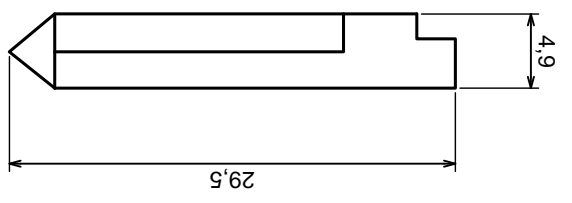

B-B

A-A

All rights reserved, Copyright Kradex 2016

Product model Enclosure Z110 - filter

Format: A3

Material: PS, ABS

Tolerance: +/- 0,5

Scale 2:1		Tolerance: +/- 0,5
Format: A3		
Product model		Enclosure Z110 - hook
All rights reserved, Copyright Kradex 2016		