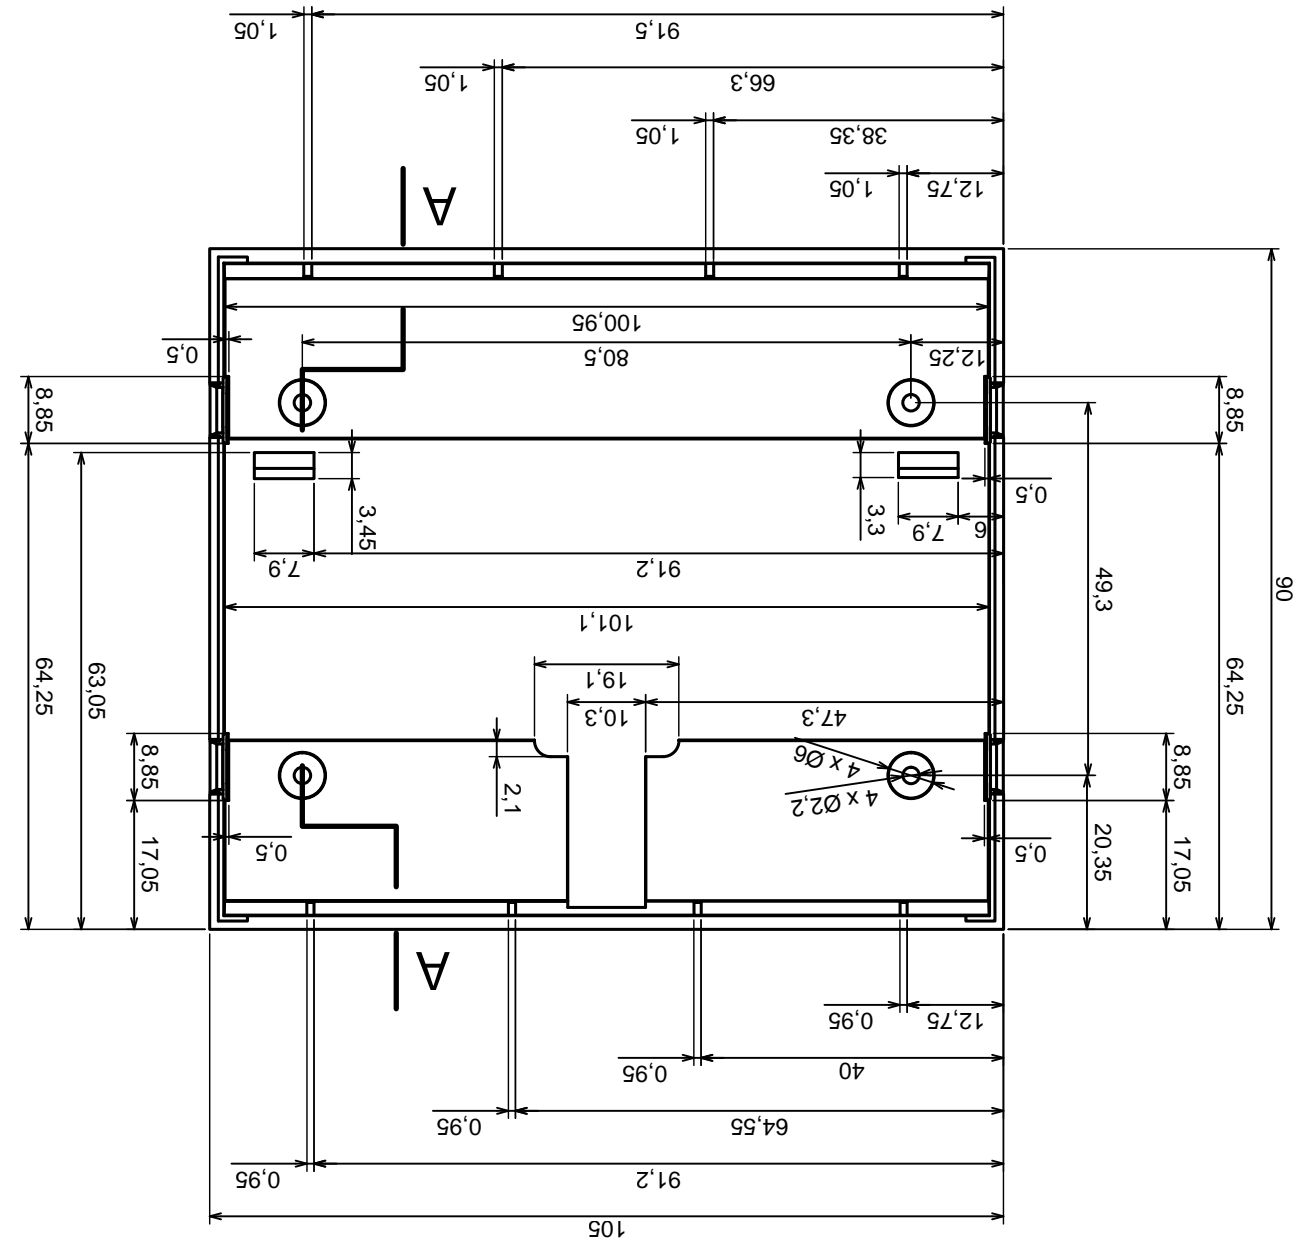

Tolerance: +/- 0.5

Scale 1:1

Material: PS, ABS

Format: A3

Product model  
Enclosure Z110 - assembly

All rights reserved, Copyright Kradex 2015

Tolerance: +/- 0.5

Material: PS, ABS

Scale 1:1

Format: A3

Product model: Enclosure Z110 - base

All rights reserved, Copyright Kradex 2015

B-B

A-A

Scale 1:1	Tolerance: +/- 0.5
Format: A3	Material: PS, ABS
Product model	Enclosure Z110 - cover

All rights reserved, Copyright Kradex 2016

B-B

A-A

All rights reserved, Copyright Kradex 2016

Product model Enclosure Z110 - filter

Format: A3

Material: PS, ABS

Tolerance: +/- 0,5

Scale 2:1		Tolerance: +/- 0,5
Format: A3		
Product model		Enclosure Z110 - hook
All rights reserved, Copyright Kradex 2016		