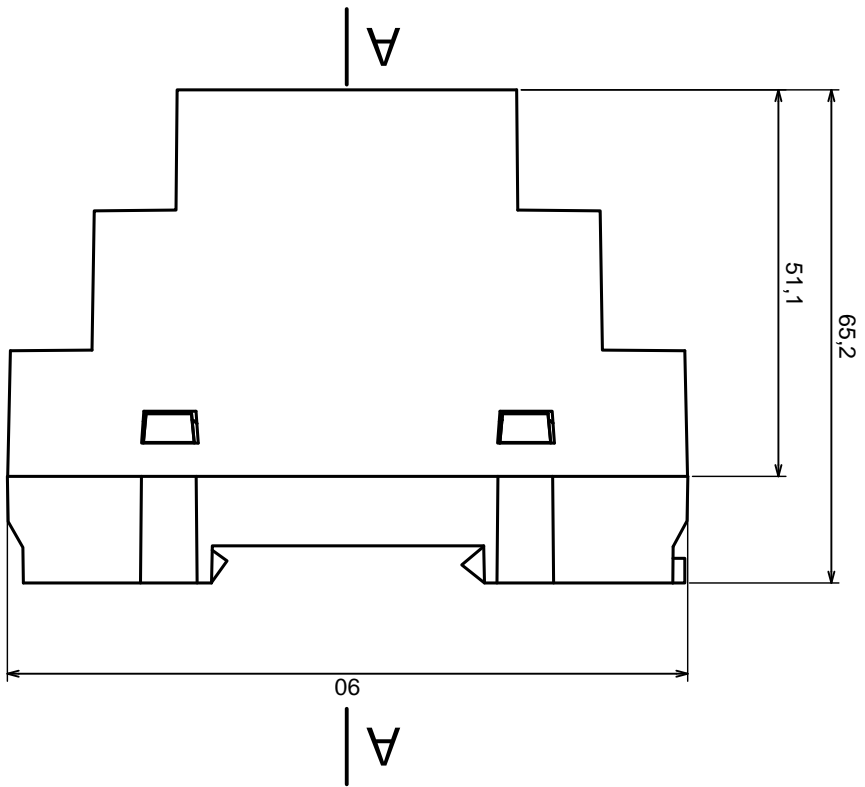

Tolerance: +/- 0.5

Scale 1:1

Material: PS, ABS

Format: A3

Product model  
Enclosure Z110 - assembly

All rights reserved, Copyright Kradex 2015

Tolerance: +/- 0.5

Material: PS, ABS

Scale 1:1

Format: A3

Product model: Enclosure Z110 - base

All rights reserved, Copyright Kradex 2015

B-B

A-A

Scale 1:1	Tolerance: +/- 0.5
Format: A3	Material: PS, ABS
Product model	Enclosure Z110 - cover

All rights reserved, Copyright Kradex 2016

B-B

A-A

All rights reserved, Copyright Kradex 2016

Product model Enclosure Z110 - filter

Format: A3

Material: PS, ABS

Tolerance: +/- 0,5

Scale 2:1		Tolerance: +/- 0,5
Format: A3		
Product model		Enclosure Z110 - hook
All rights reserved, Copyright Kradex 2016		