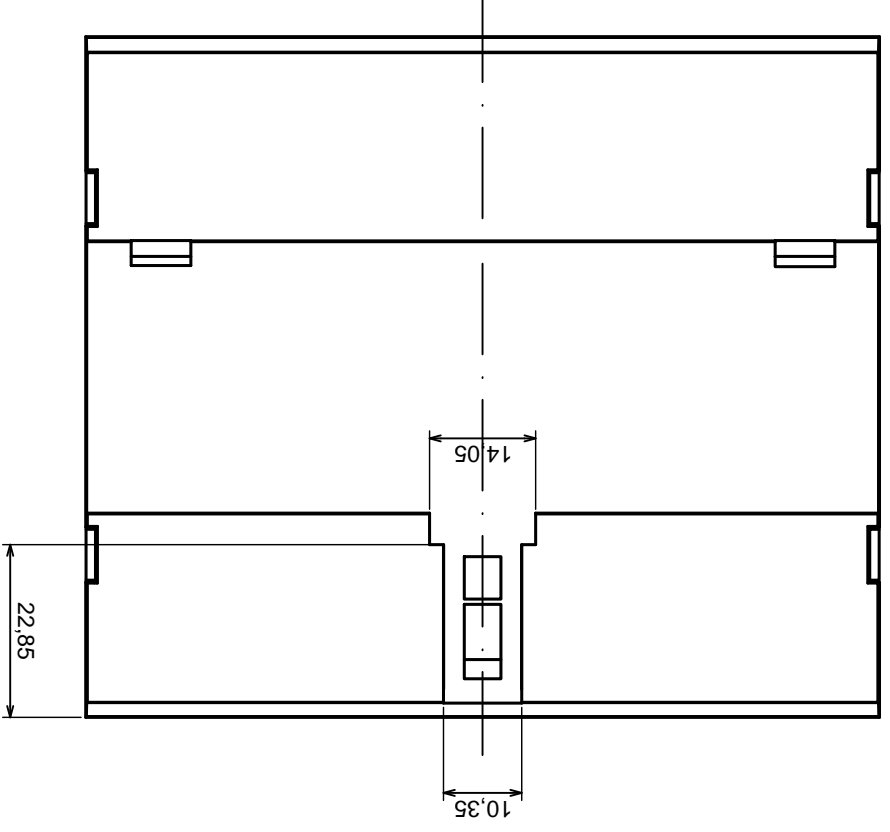

Tolerance: +/- 0.5

Scale 1:1

Material: PS, ABS

Format: A3

Product model  
Enclosure Z110 - assembly

All rights reserved, Copyright Kradex 2015

Tolerance: +/- 0.5

Material: PS, ABS

Scale 1:1

Format: A3

Product model: Enclosure Z110 - base

All rights reserved, Copyright Kradex 2015

B-B

A-A

Scale 1:1	Tolerance: +/- 0.5
Format: A3	Material: PS, ABS
Product model	Enclosure Z110 - cover

All rights reserved, Copyright Kradex 2016

B-B

A-A

All rights reserved, Copyright Kradex 2016

Product model Enclosure Z110 - filter

Format: A3

Material: PS, ABS

Tolerance: +/- 0,5

Scale 2:1		Tolerance: +/- 0,5
Format: A3		
Product model		Enclosure Z110 - hook
All rights reserved, Copyright Kradex 2016		