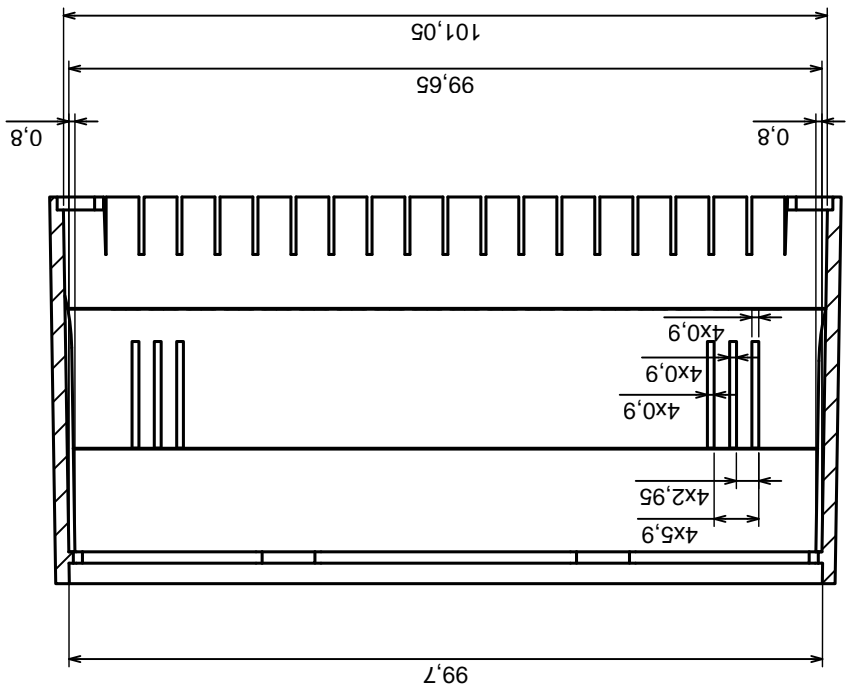

Tolerance: +/- 0.5

Scale 1:1

Material: PS, ABS

Format: A3

Product model  
Enclosure Z110 - assembly

All rights reserved, Copyright Kradex 2015

Tolerance: +/- 0.5

Material: PS, ABS

Scale 1:1

Format: A3

Product model: Enclosure Z110 - base

All rights reserved, Copyright Kradex 2015

B-B

A-A

Scale 1:1	Tolerance: +/- 0.5
Format: A3	Material: PS, ABS
Product model	Enclosure Z110 - cover

All rights reserved, Copyright Kradex 2016

B-B

A-A

All rights reserved, Copyright Kradex 2016

Product model Enclosure Z110 - filter

Format: A3

Material: PS, ABS

Tolerance: +/- 0,5

Scale 2:1		Tolerance: +/- 0,5
Format: A3		
Product model		Enclosure Z110 - hook
All rights reserved, Copyright Kradex 2016		