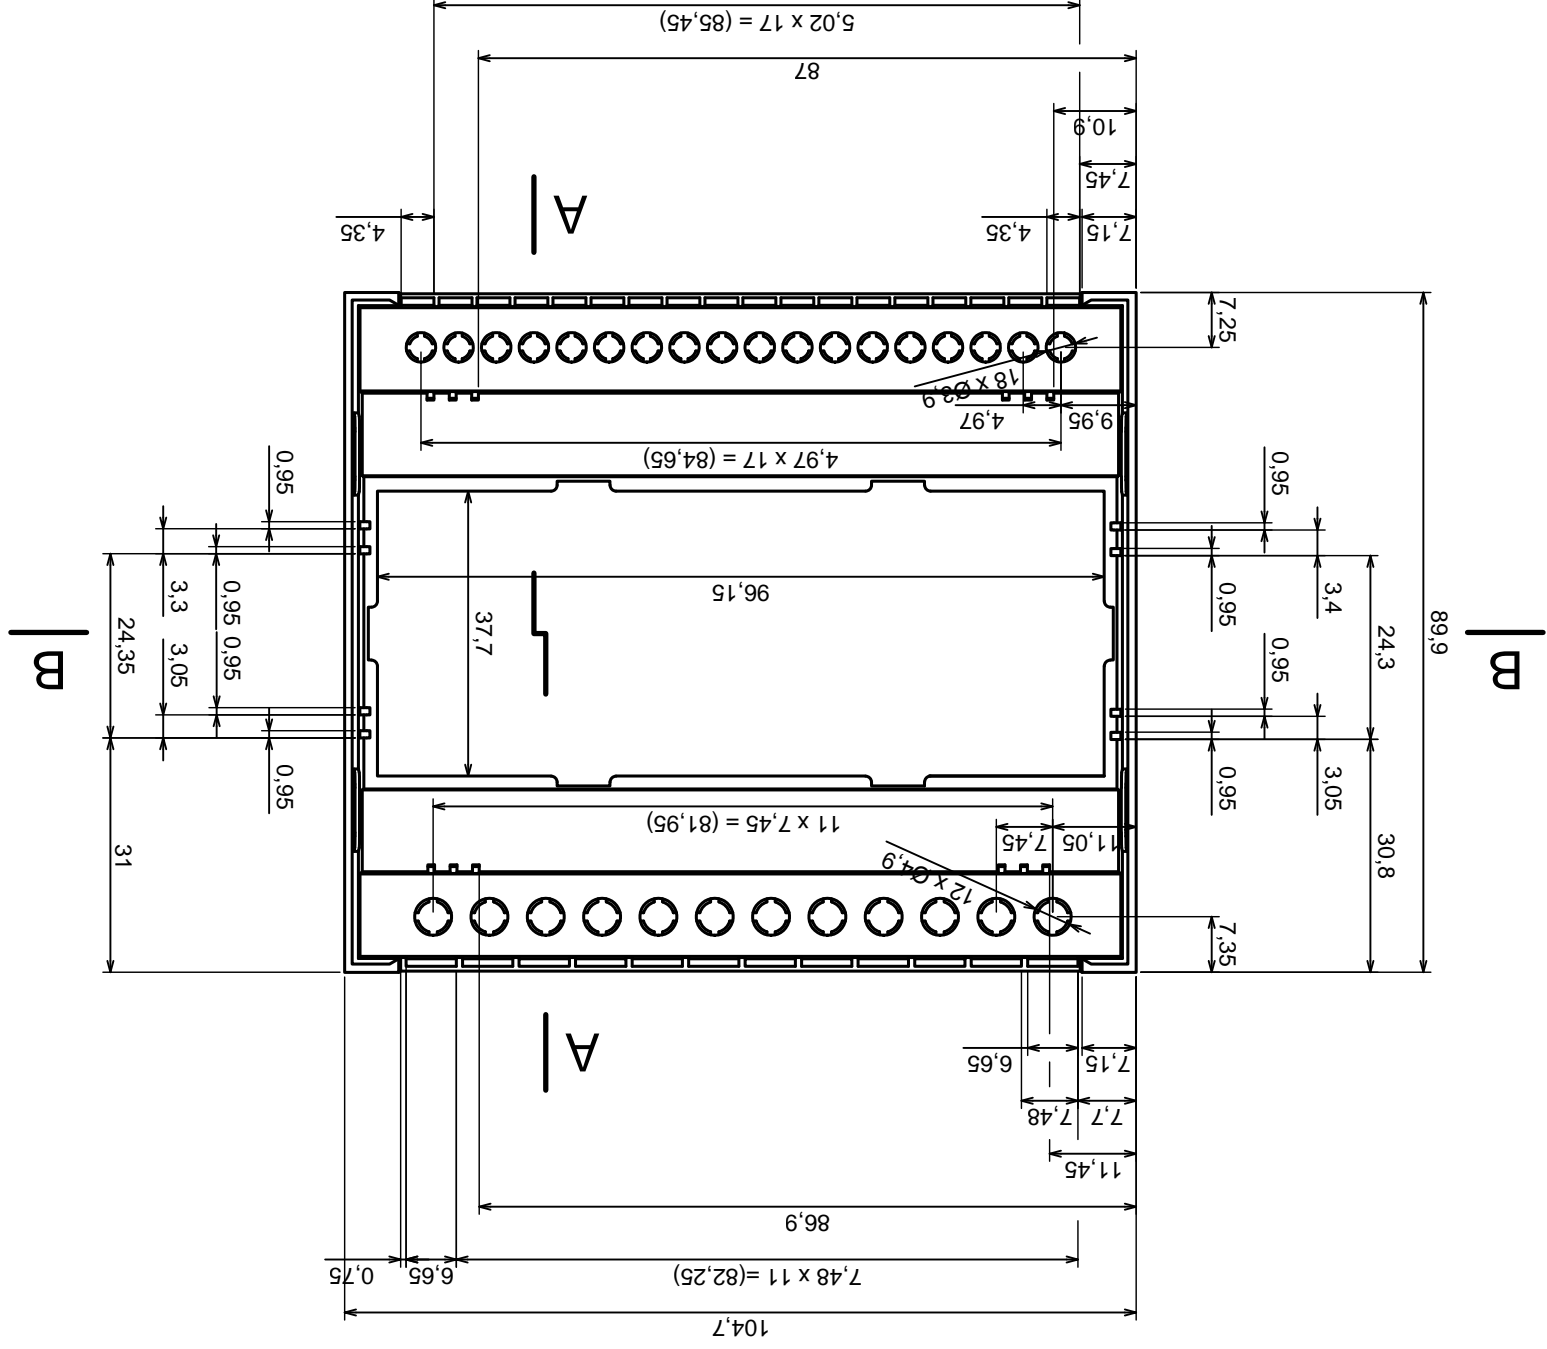

Tolerance: +/- 0.5

Scale 1:1

Material: PS, ABS

Format: A3

Product model  
Enclosure Z110 - assembly

All rights reserved, Copyright Kradex 2015

Tolerance: +/- 0.5

Material: PS, ABS

Scale 1:1

Format: A3

Product model: Enclosure Z110 - base

All rights reserved, Copyright Kradex 2015

B-B

A-A

Scale 1:1	Tolerance: +/- 0.5
Format: A3	Material: PS, ABS
Product model	Enclosure Z110 - cover

All rights reserved, Copyright Kradex 2016

B-B

A-A

All rights reserved, Copyright Kradex 2016

Product model Enclosure Z110 - filter

Format: A3

Material: PS, ABS

Tolerance: +/- 0,5

Scale 2:1		Tolerance: +/- 0,5
Format: A3		
Product model		Enclosure Z110 - hook
All rights reserved, Copyright Kradex 2016		