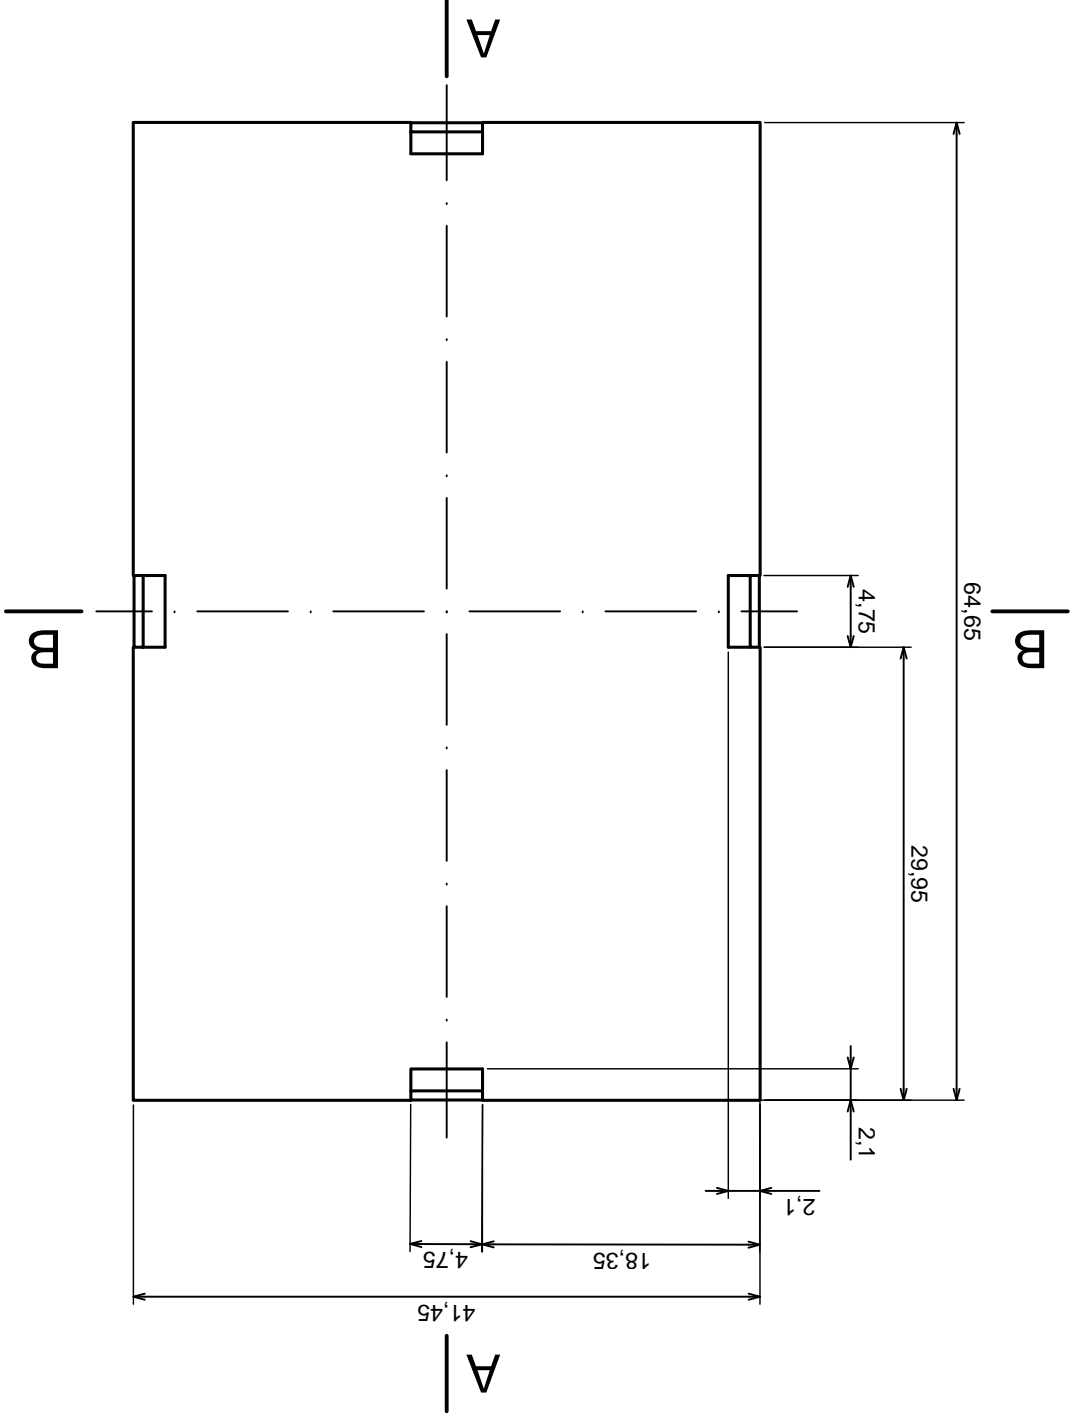

Tolerance: +/- 0.5

Material: PS, ABS

Scale 1:1

Format: A3

Product model
Enclosure Z108 - assembly

All rights reserved, Copyright Kradex 2016

Scale 1:1	Tolerance: +/- 0.5
Format: A3	Material: PS, ABS
Product model	Enclosure Z108 - base

All rights reserved, Copyright Kradex 2015

	Scale 1:1	Tolerance: +/- 0.5
	Format: A3	Material: PS, ABS
Product model		Enclosure Z108 - cover
All rights reserved, Copyright Kradex 2016		

Scale 2:1	Tolerance: +/- 0,5
Format: A3	Material: PS, ABS
Product model	Enclosure Z108 - filter
All rights reserved, Copyright Kradex 2016	

Scale 2:1		Tolerance: +/- 0,5
Format: A3		Material: PS, ABS
Product model		Enclosure Z110 - hook
All rights reserved, Copyright Kradex 2016		

X-ON Electronics

Largest Supplier of Electrical and Electronic Components