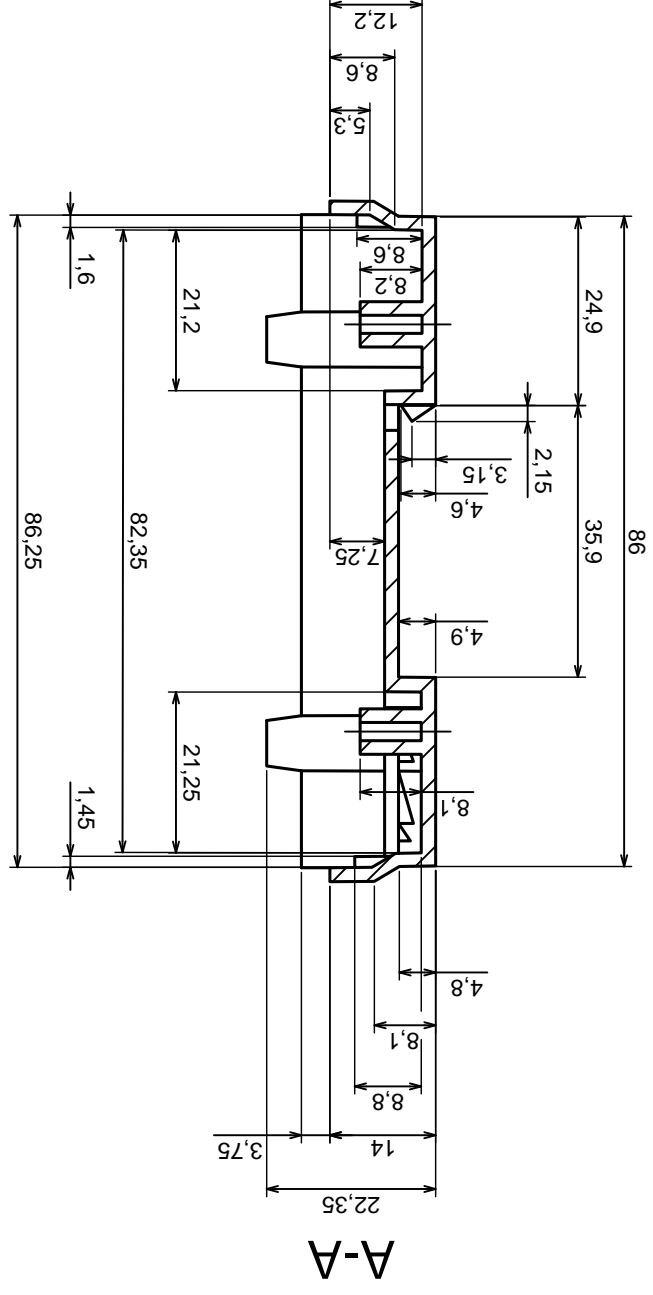

Tolerance: +/- 0.5

Material: PS, ABS

Scale 1:1

Format: A3

Product model
Enclosure Z108 - assembly

All rights reserved, Copyright Kradex 2016

Scale 1:1	Tolerance: +/- 0.5
Format: A3	Material: PS, ABS
Product model	Enclosure Z108 - base

All rights reserved, Copyright Kradex 2015

	Scale 1:1	Tolerance: +/- 0.5
	Format: A3	Material: PS, ABS
Product model		Enclosure Z108 - cover
All rights reserved, Copyright Kradex 2016		

Scale 2:1	Tolerance: +/- 0,5
Format: A3	Material: PS, ABS
Product model	Enclosure Z108 - filter
All rights reserved, Copyright Kradex 2016	

Scale 2:1		Tolerance: +/- 0,5
Format: A3		Material: PS, ABS
Product model		Enclosure Z110 - hook
All rights reserved, Copyright Kradex 2016		

X-ON Electronics

Largest Supplier of Electrical and Electronic Components