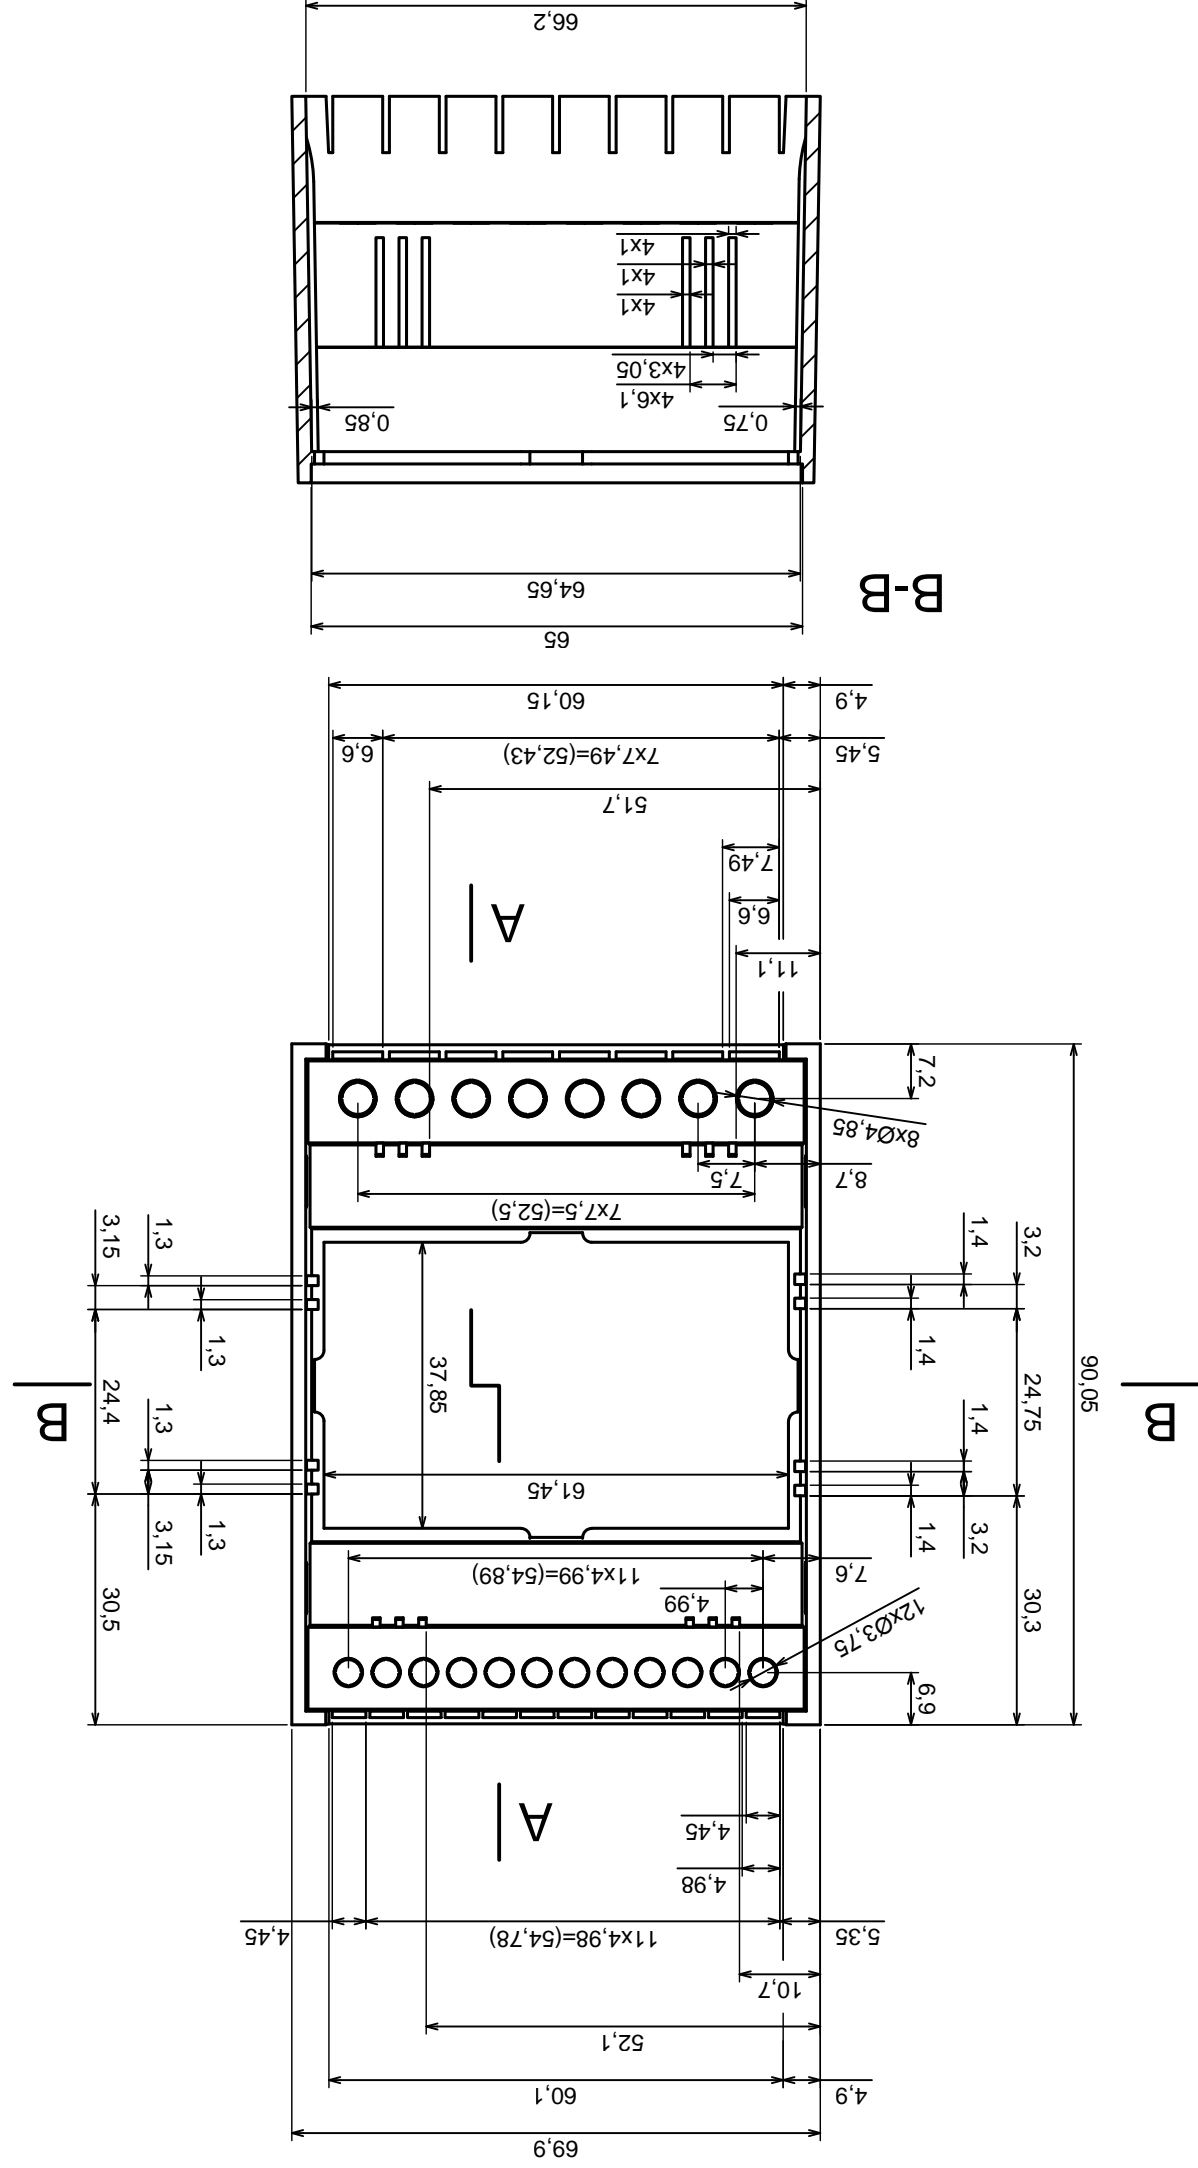

Tolerance: +/- 0.5

Material: PS, ABS

Scale 1:1

Format: A3

Product model
Enclosure Z108 - assembly

All rights reserved, Copyright Kradex 2016

Scale 1:1	Tolerance: +/- 0.5
Format: A3	Material: PS, ABS
Product model	Enclosure Z108 - base

All rights reserved, Copyright Kradex 2015

	Scale 1:1	Tolerance: +/- 0.5
	Format: A3	Material: PS, ABS
Product model		Enclosure Z108 - cover
All rights reserved, Copyright Kradex 2016		

Scale 2:1	Tolerance: +/- 0,5
Format: A3	Material: PS, ABS
Product model	Enclosure Z108 - filter
All rights reserved, Copyright Kradex 2016	

Scale 2:1		Tolerance: +/- 0,5
Format: A3		Material: PS, ABS
Product model		Enclosure Z110 - hook
All rights reserved, Copyright Kradex 2016		

X-ON Electronics

Largest Supplier of Electrical and Electronic Components