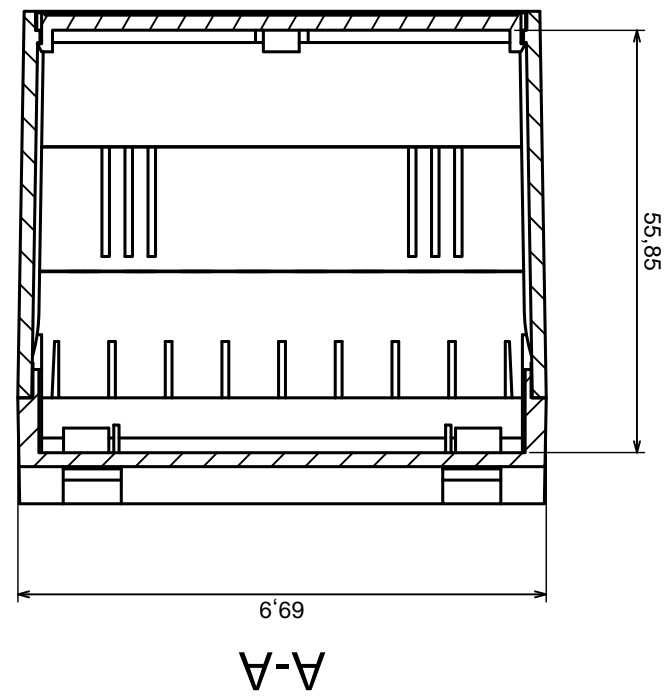

Tolerance: +/- 0.5

Material: PS, ABS

Scale 1:1

Format: A3

Product model
Enclosure Z108 - assembly

All rights reserved, Copyright Kradex 2016

Scale 1:1	Tolerance: +/- 0.5
Format: A3	Material: PS, ABS
Product model	Enclosure Z108 - base

All rights reserved, Copyright Kradex 2015

	Scale 1:1	Tolerance: +/- 0.5
	Format: A3	Material: PS, ABS
Product model		Enclosure Z108 - cover
All rights reserved, Copyright Kradex 2016		

Scale 2:1	Tolerance: +/- 0,5
Format: A3	Material: PS, ABS
Product model	Enclosure Z108 - filter
All rights reserved, Copyright Kradex 2016	

Scale 2:1		Tolerance: +/- 0,5
Format: A3		Material: PS, ABS
Product model		Enclosure Z110 - hook
All rights reserved, Copyright Kradex 2016		

X-ON Electronics

Largest Supplier of Electrical and Electronic Components