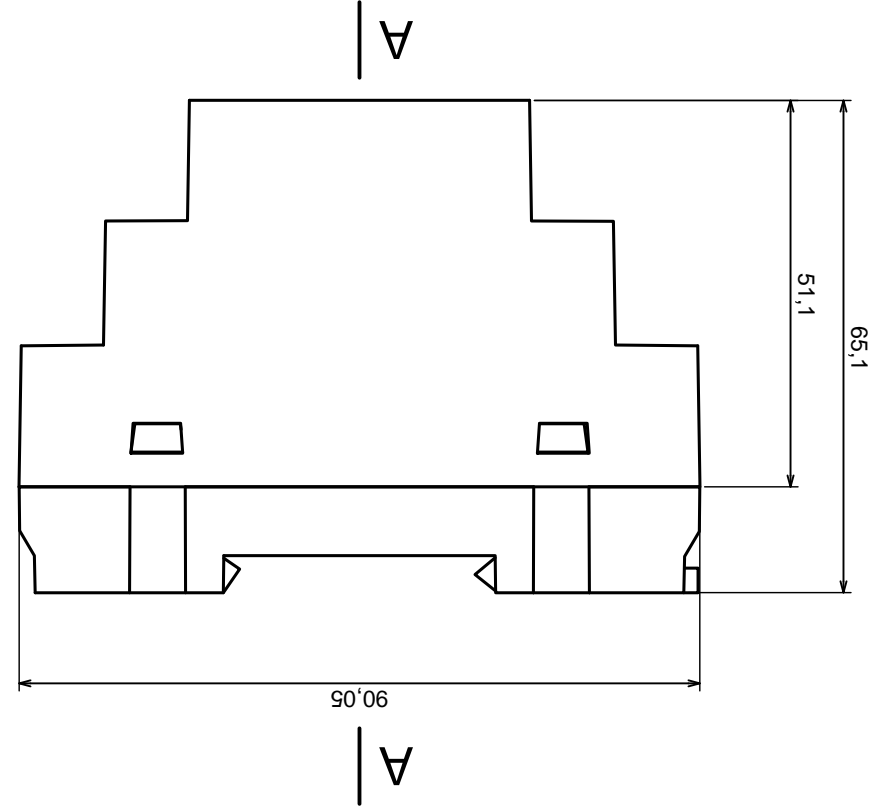

Tolerance: +/- 0.5

Material: PS, ABS

Scale 1:1

Format: A3

Product model
Enclosure Z108 - assembly

All rights reserved, Copyright Kradex 2016

Scale 1:1	Tolerance: +/- 0.5
Format: A3	Material: PS, ABS
Product model	Enclosure Z108 - base

All rights reserved, Copyright Kradex 2015

	Scale 1:1	Tolerance: +/- 0.5
	Format: A3	Material: PS, ABS
Product model		Enclosure Z108 - cover
All rights reserved, Copyright Kradex 2016		

Scale 2:1	Tolerance: +/- 0,5
Format: A3	Material: PS, ABS
Product model	Enclosure Z108 - filter
All rights reserved, Copyright Kradex 2016	

Scale 2:1		Tolerance: +/- 0,5
Format: A3		Material: PS, ABS
Product model		Enclosure Z110 - hook
All rights reserved, Copyright Kradex 2016		

X-ON Electronics

Largest Supplier of Electrical and Electronic Components