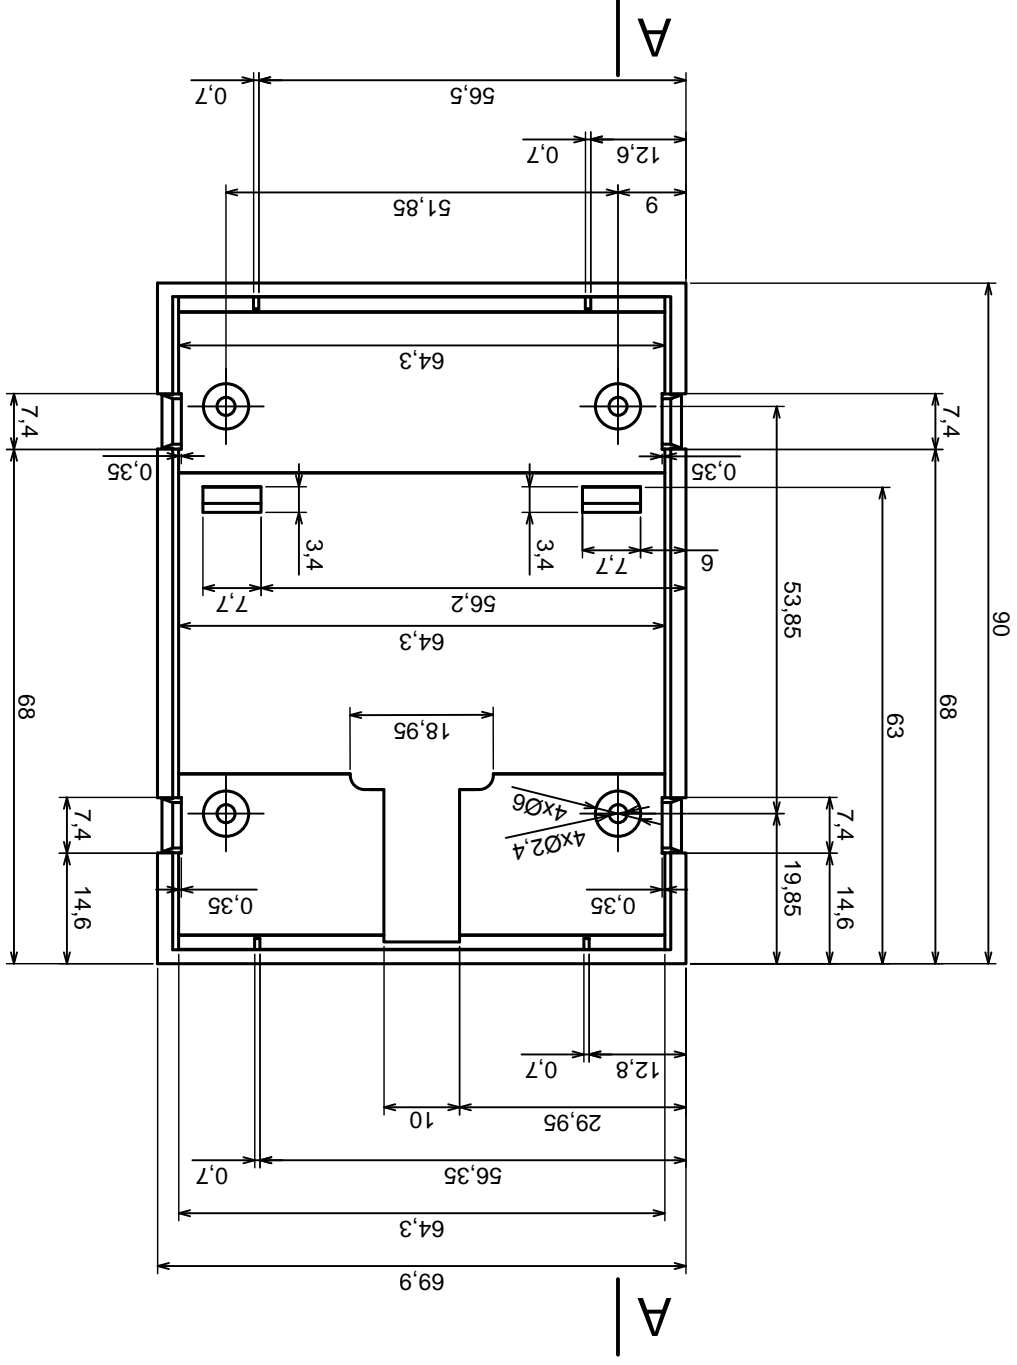

Tolerance: +/- 0.5

Material: PS, ABS

Scale 1:1

Format: A3

Product model
Enclosure Z108 - assembly

All rights reserved, Copyright Kradex 2016

Scale 1:1	Tolerance: +/- 0.5
Format: A3	Material: PS, ABS
Product model	Enclosure Z108 - base

All rights reserved, Copyright Kradex 2015

	Scale 1:1	Tolerance: +/- 0.5
	Format: A3	Material: PS, ABS
Product model		Enclosure Z108 - cover
All rights reserved, Copyright Kradex 2016		

Scale 2:1	Tolerance: +/- 0,5
Format: A3	Material: PS, ABS
Product model	Enclosure Z108 - filter
All rights reserved, Copyright Kradex 2016	

Scale 2:1		Tolerance: +/- 0,5
Format: A3		Material: PS, ABS
Product model		Enclosure Z110 - hook
All rights reserved, Copyright Kradex 2016		

X-ON Electronics

Largest Supplier of Electrical and Electronic Components