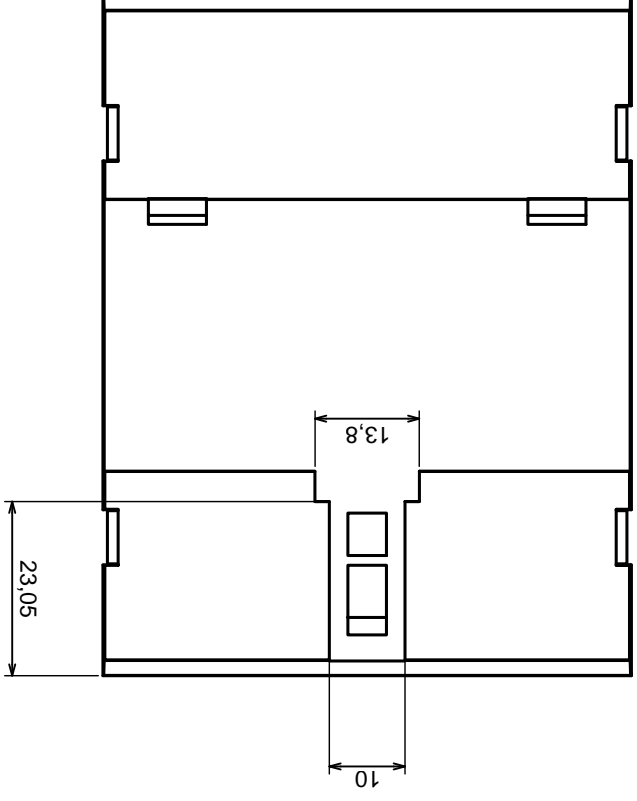

Tolerance: +/- 0.5

Material: PS, ABS

Scale 1:1

Format: A3

Product model
Enclosure Z108 - assembly

All rights reserved, Copyright Kradex 2016

Scale 1:1	Tolerance: +/- 0.5
Format: A3	Material: PS, ABS
Product model	Enclosure Z108 - base

All rights reserved, Copyright Kradex 2015

	Scale 1:1	Tolerance: +/- 0.5
	Format: A3	Material: PS, ABS
Product model		Enclosure Z108 - cover
All rights reserved, Copyright Kradex 2016		

Scale 2:1	Tolerance: +/- 0,5
Format: A3	Material: PS, ABS
Product model	Enclosure Z108 - filter
All rights reserved, Copyright Kradex 2016	

Scale 2:1		Tolerance: +/- 0,5
Format: A3		Material: PS, ABS
Product model		Enclosure Z110 - hook
All rights reserved, Copyright Kradex 2016		

X-ON Electronics

Largest Supplier of Electrical and Electronic Components