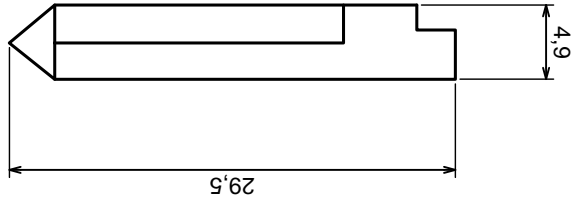

All rights reserved, Copyright Kradex 2015

	Scale 1:1	Tolerance: +/- 0.5
	Format: A3	Material: PS, ABS
Product model		Enclosure Z108 - cover
All rights reserved, Copyright Kradex 2016		

Scale 2:1	Tolerance: +/- 0,5
Format: A3	Material: PS, ABS
Product model	Enclosure Z108 - filter
All rights reserved, Copyright Kradex 2016	

Scale 2:1		Tolerance: +/- 0,5
Format: A3		Material: PS, ABS
Product model		Enclosure Z110 - hook
All rights reserved, Copyright Kradex 2016		

X-ON Electronics

Largest Supplier of Electrical and Electronic Components