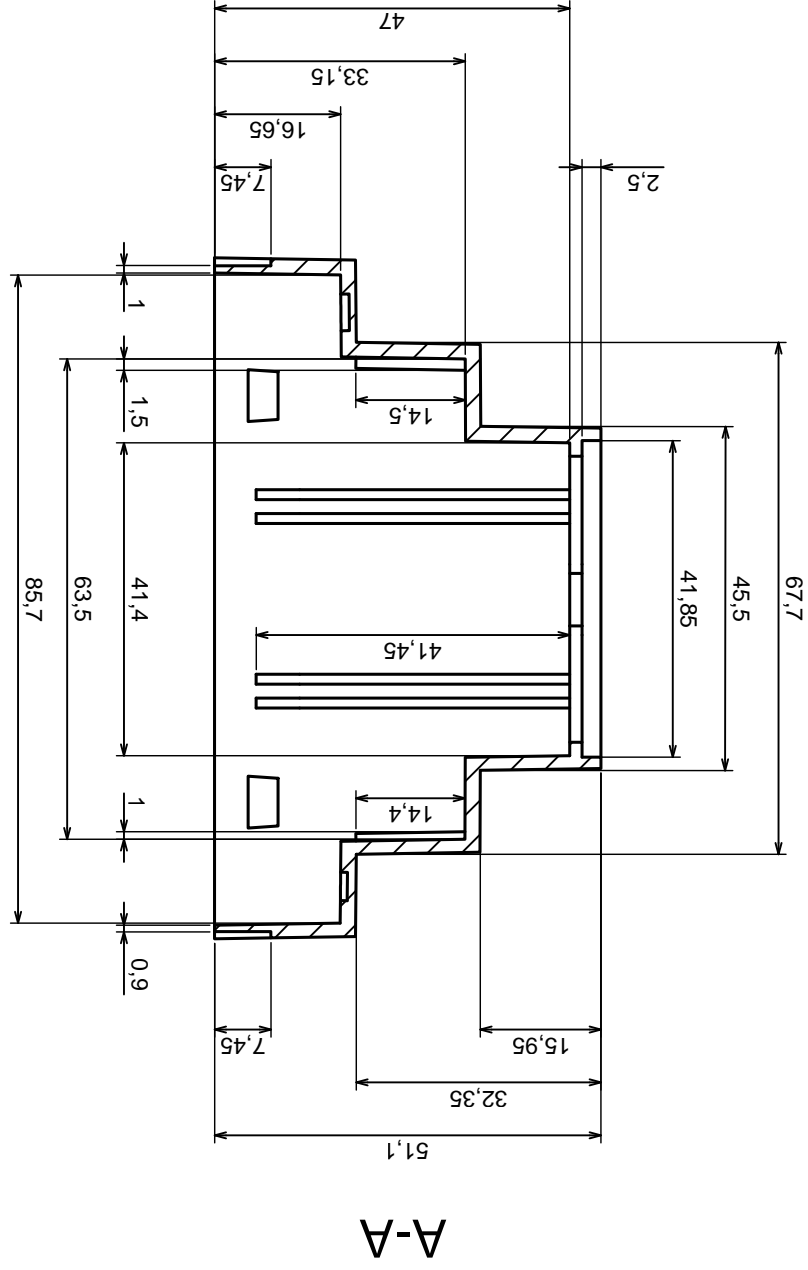

Tolerance: +/- 0.5

Material: PS, ABS

Scale 1:1

Format: A3

Product model
Enclosure Z108 - assembly

All rights reserved, Copyright Kradex 2016

Scale 1:1	Tolerance: +/- 0.5
Format: A3	Material: PS, ABS
Product model	Enclosure Z108 - base

All rights reserved, Copyright Kradex 2015

	Scale 1:1	Tolerance: +/- 0.5
	Format: A3	Material: PS, ABS
Product model		Enclosure Z108 - cover
All rights reserved, Copyright Kradex 2016		

Scale 2:1	Tolerance: +/- 0,5
Format: A3	Material: PS, ABS
Product model	Enclosure Z108 - filter
All rights reserved, Copyright Kradex 2016	

Scale 2:1		Tolerance: +/- 0,5
Format: A3		Material: PS, ABS
Product model		Enclosure Z110 - hook
All rights reserved, Copyright Kradex 2016		

X-ON Electronics

Largest Supplier of Electrical and Electronic Components