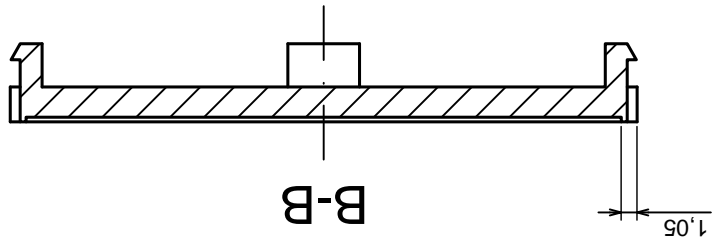

Tolerance: +/- 0.5

Material: PS, ABS

Scale 1:1

Format: A3

Product model
Enclosure Z108 - assembly

All rights reserved, Copyright Kradex 2016

Scale 1:1	Tolerance: +/- 0.5
Format: A3	Material: PS, ABS
Product model	Enclosure Z108 - base

All rights reserved, Copyright Kradex 2015

	Scale 1:1	Tolerance: +/- 0.5
	Format: A3	Material: PS, ABS
Product model		Enclosure Z108 - cover
All rights reserved, Copyright Kradex 2016		

Scale 2:1	Tolerance: +/- 0,5
Format: A3	Material: PS, ABS
Product model	Enclosure Z108 - filter
All rights reserved, Copyright Kradex 2016	

Scale 2:1		Tolerance: +/- 0,5
Format: A3		Material: PS, ABS
Product model		Enclosure Z110 - hook
All rights reserved, Copyright Kradex 2016		

X-ON Electronics

Largest Supplier of Electrical and Electronic Components