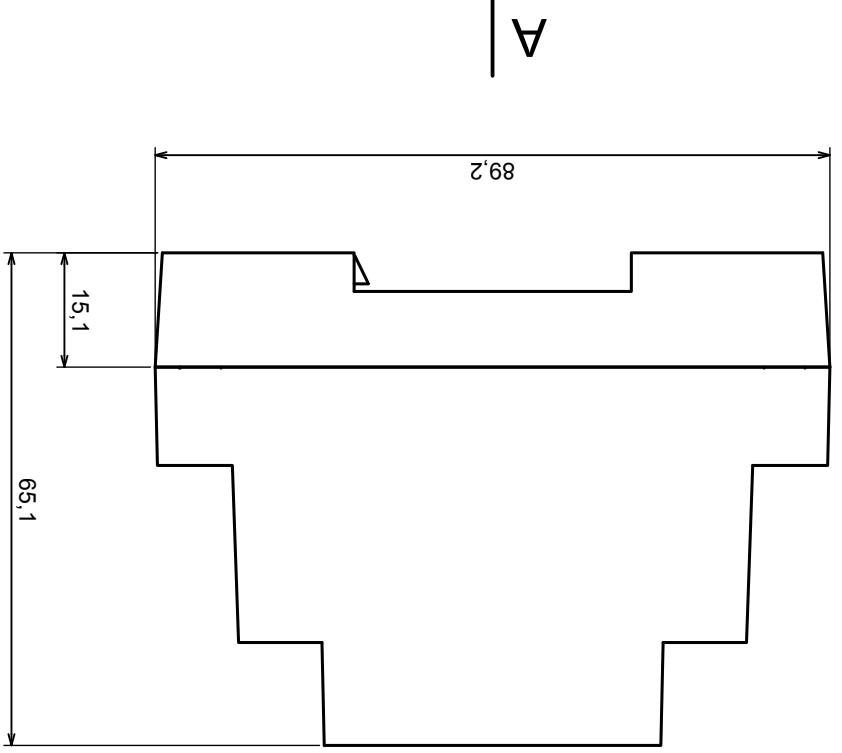

Tolerance: +/- 0.5

Material: PS, ABS

Scale 1:1

Format: A3

Product model
Enclosure Z102 - Assembly

All rights reserved, Copyright Kradex 2017

A-A

A

Scale 1:1	Tolerance: +/- 0.5
Format: A3	Material: PS, ABS
Product model	Enclosure Z102 - Base

All rights reserved, Copyright Kradex 2017

Scale 2:1		Tolerance: +/- 0,5
Format: A3		Material: PS, ABS
Product model		Enclosure Z102 - Hook
All rights reserved, Copyright Kradex 2017		

	Tolerance: +/- 0.5	Scale 2:1
	Material: PS, ABS	Format: A3
Product model		Enclosure Z102 - Big plug
All rights reserved, Copyright Kradex 2017		

Tolerance: +/- 0.5

Material: PS, ABS

Scale 2:1

Format: A3

Product model
Enclosure Z102 - Small plug