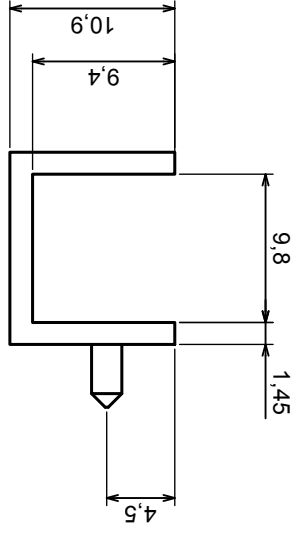

Tolerance: +/- 0.5

Material: PS, ABS

Scale 1:1

Format: A3

Product model
Enclosure Z102 - Assembly

All rights reserved, Copyright Kradex 2017

A-A

A

Scale 1:1	Tolerance: +/- 0.5
Format: A3	Material: PS, ABS
Product model	Enclosure Z102 - Base

All rights reserved, Copyright Kradex 2017

Scale 2:1		Tolerance: +/- 0,5
Format: A3		Material: PS, ABS
Product model		Enclosure Z102 - Hook
All rights reserved, Copyright Kradex 2017		

	Tolerance: +/- 0.5	Scale 2:1
	Material: PS, ABS	Format: A3
Product model		Enclosure Z102 - Big plug
All rights reserved, Copyright Kradex 2017		

Tolerance: +/- 0.5

Material: PS, ABS

Scale 2:1

Format: A3

Product model
Enclosure Z102 - Small plug