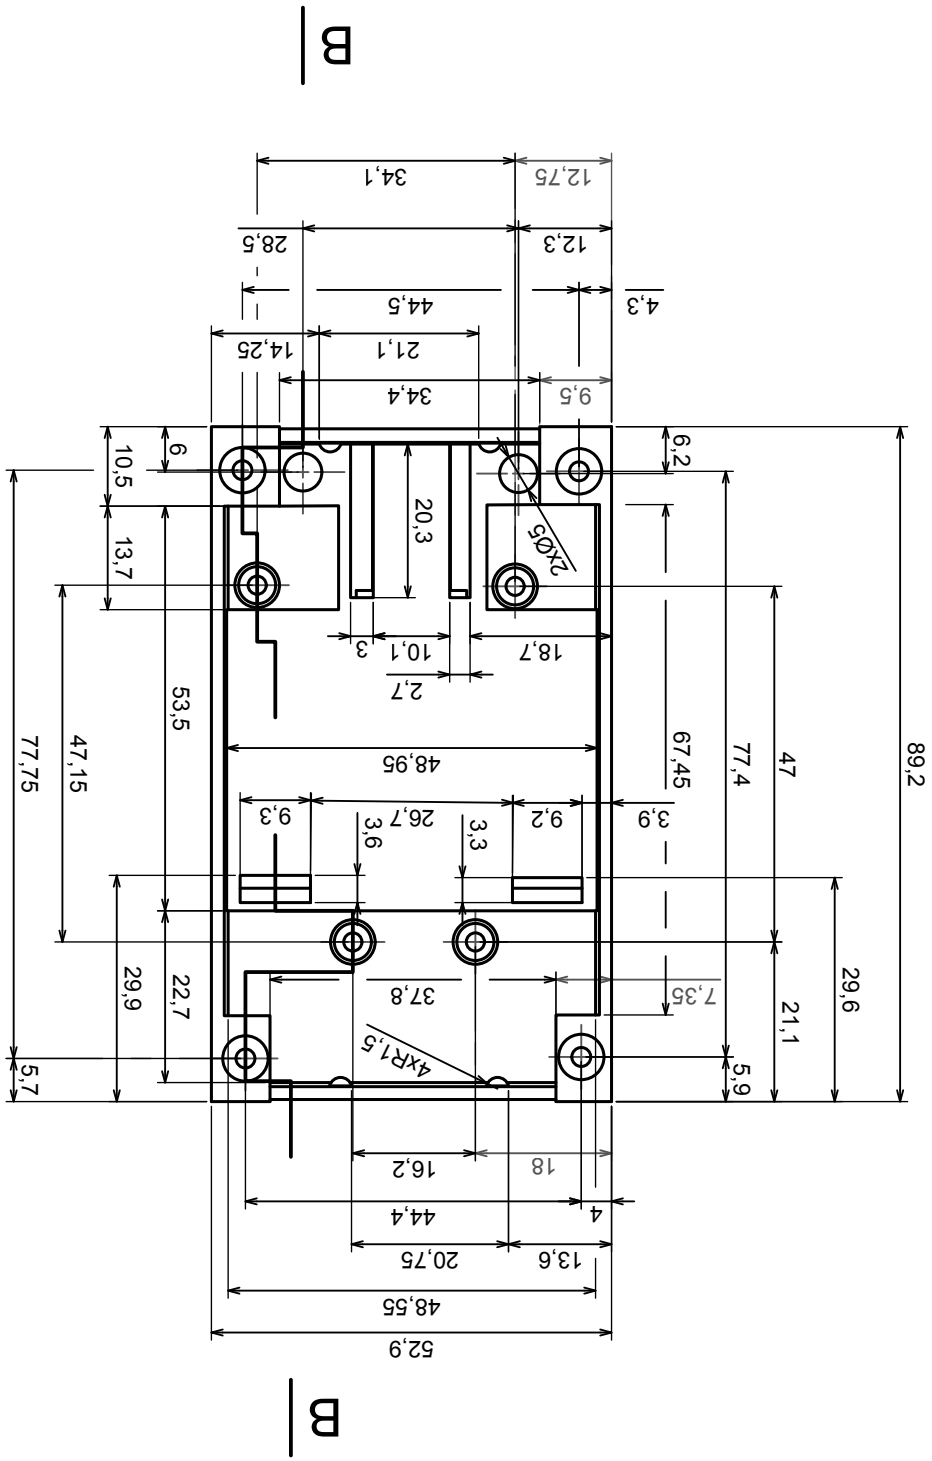

Tolerance: +/- 0.5

Material: PS, ABS

Scale 1:1

Format: A3

Product model
Enclosure Z102 - Assembly

All rights reserved, Copyright Kradex 2017

A-A

A

Scale 1:1	Tolerance: +/- 0.5
Format: A3	Material: PS, ABS
Product model	Enclosure Z102 - Base

All rights reserved, Copyright Kradex 2017

Scale 2:1		Tolerance: +/- 0,5
Format: A3		Material: PS, ABS
Product model		Enclosure Z102 - Hook
All rights reserved, Copyright Kradex 2017		

	Tolerance: +/- 0.5	Scale 2:1
	Material: PS, ABS	Format: A3
Product model		Enclosure Z102 - Big plug
All rights reserved, Copyright Kradex 2017		

Tolerance: +/- 0.5

Material: PS, ABS

Scale 2:1

Format: A3

Product model
Enclosure Z102 - Small plug