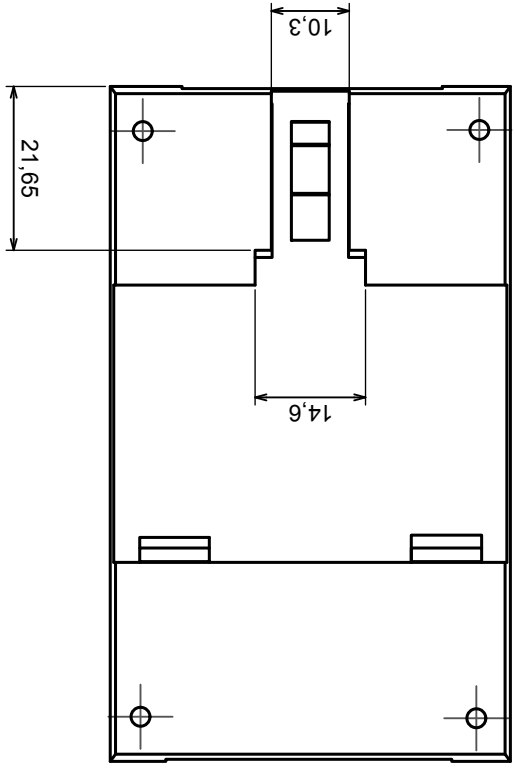

Tolerance: +/- 0.5

Material: PS, ABS

Scale 1:1

Format: A3

Product model
Enclosure Z102 - Assembly

All rights reserved, Copyright Kradex 2017

A-A

A

Scale 1:1	Tolerance: +/- 0.5
Format: A3	Material: PS, ABS
Product model	Enclosure Z102 - Base

All rights reserved, Copyright Kradex 2017

Scale 2:1		Tolerance: +/- 0,5
Format: A3		Material: PS, ABS
Product model		Enclosure Z102 - Hook
All rights reserved, Copyright Kradex 2017		

	Tolerance: +/- 0.5	Scale 2:1
	Material: PS, ABS	Format: A3
Product model		Enclosure Z102 - Big plug
All rights reserved, Copyright Kradex 2017		

Tolerance: +/- 0.5

Material: PS, ABS

Scale 2:1

Format: A3

Product model
Enclosure Z102 - Small plug