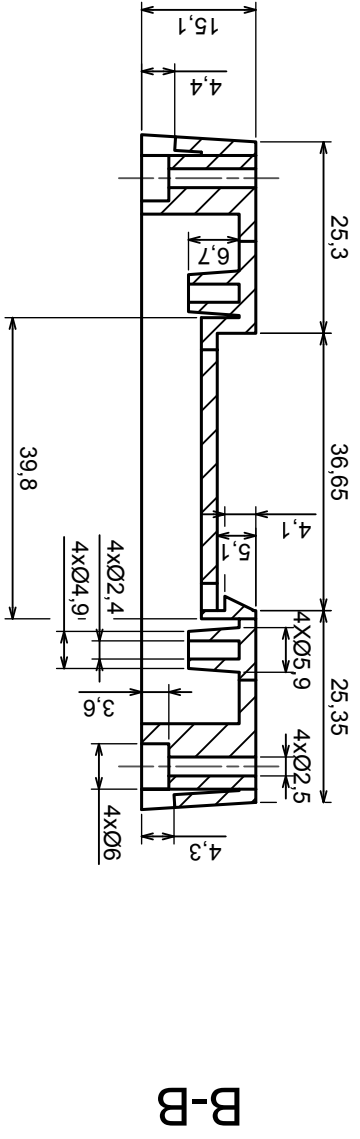

Tolerance: +/- 0.5

Material: PS, ABS

Scale 1:1

Format: A3

Product model
Enclosure Z102 - Assembly

All rights reserved, Copyright Kradex 2017

A-A

A

Scale 1:1	Tolerance: +/- 0.5
Format: A3	Material: PS, ABS
Product model	Enclosure Z102 - Base

All rights reserved, Copyright Kradex 2017

Scale 2:1		Tolerance: +/- 0,5
Format: A3		Material: PS, ABS
Product model		Enclosure Z102 - Hook
All rights reserved, Copyright Kradex 2017		

	Tolerance: +/- 0.5	Scale 2:1
	Material: PS, ABS	Format: A3
Product model		Enclosure Z102 - Big plug
All rights reserved, Copyright Kradex 2017		

Tolerance: +/- 0.5

Material: PS, ABS

Scale 2:1

Format: A3

Product model
Enclosure Z102 - Small plug