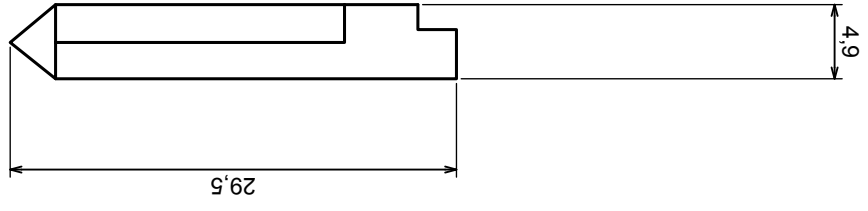

Tolerance: +/- 0.5

Material: PS, ABS

Scale 1:1

Format: A3

Product model
Enclosure Z102 - Assembly

All rights reserved, Copyright Kradex 2017

A-A

A

Scale 1:1	Tolerance: +/- 0.5
Format: A3	Material: PS, ABS
Product model	Enclosure Z102 - Base

All rights reserved, Copyright Kradex 2017

Scale 2:1		Tolerance: +/- 0,5
Format: A3		Material: PS, ABS
Product model		Enclosure Z102 - Hook
All rights reserved, Copyright Kradex 2017		

	Tolerance: +/- 0.5	Scale 2:1
	Material: PS, ABS	Format: A3
Product model		Enclosure Z102 - Big plug
All rights reserved, Copyright Kradex 2017		

Tolerance: +/- 0.5

Material: PS, ABS

Scale 2:1

Format: A3

Product model
Enclosure Z102 - Small plug