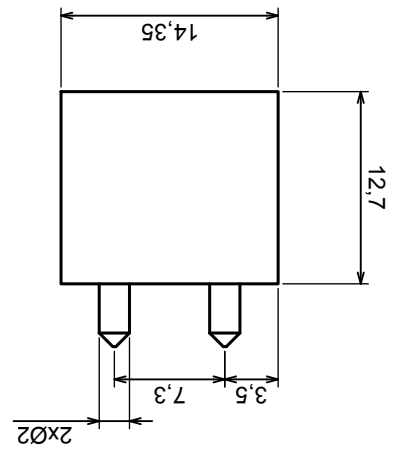

Tolerance: +/- 0.5

Material: PS, ABS

Scale 2:1

Format: A3

Product model
Enclosure Z102 - Small plug

All rights reserved, Copyright Kradex 2017