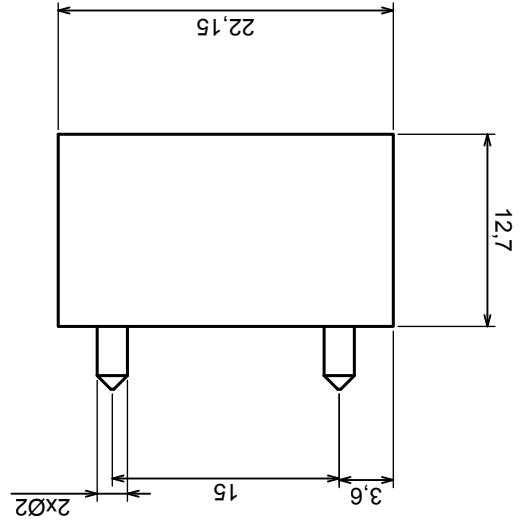

Scale 1:1	Tolerance: +/- 0.5
Format: A3	Material: PS, ABS
Product model	Enclosure Z102 - Base

All rights reserved, Copyright Kradex 2017

Scale 2:1		Tolerance: +/- 0,5
Format: A3		Material: PS, ABS
Product model		Enclosure Z102 - Hook
All rights reserved, Copyright Kradex 2017		

	Tolerance: +/- 0.5	Scale 2:1
	Material: PS, ABS	Format: A3
Product model		Enclosure Z102 - Big plug
All rights reserved, Copyright Kradex 2017		

Tolerance: +/- 0.5

Material: PS, ABS

Scale 2:1

Format: A3

Product model
Enclosure Z102 - Small plug