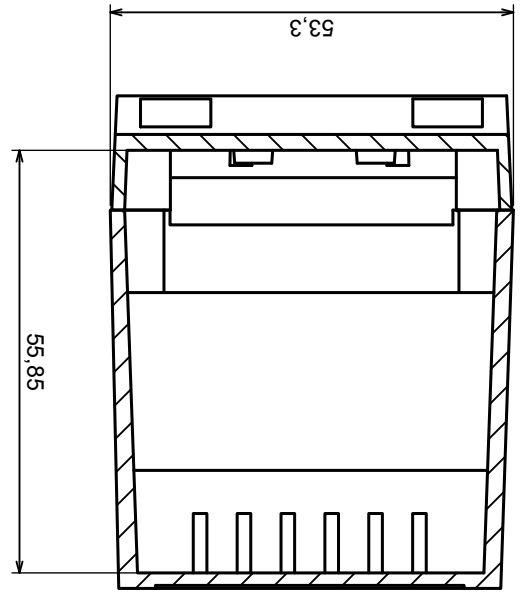

Tolerance: +/- 0.5

Material: PS, ABS

Scale 1:1

Format: A3

Product model
Enclosure Z102 - Assembly

All rights reserved, Copyright Kradex 2017

A-A

A

Scale 1:1	Tolerance: +/- 0.5
Format: A3	Material: PS, ABS
Product model	Enclosure Z102 - Base

All rights reserved, Copyright Kradex 2017

Scale 2:1		Tolerance: +/- 0,5
Format: A3		Material: PS, ABS
Product model		Enclosure Z102 - Hook
All rights reserved, Copyright Kradex 2017		

	Tolerance: +/- 0.5	Scale 2:1
	Material: PS, ABS	Format: A3
Product model		Enclosure Z102 - Big plug
All rights reserved, Copyright Kradex 2017		

Tolerance: +/- 0.5

Material: PS, ABS

Scale 2:1

Format: A3

Product model
Enclosure Z102 - Small plug