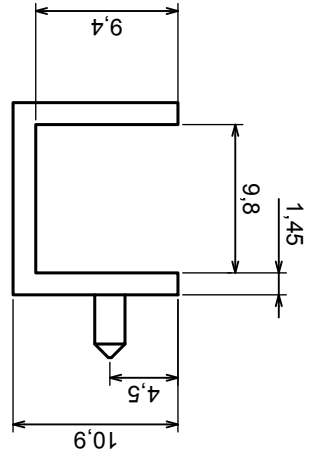

Tolerance: +/- 0.5

Material: PS, ABS

Scale 2:1

Format: A3

Product model
Enclosure Z102 - Small plug

All rights reserved, Copyright Kradex 2017