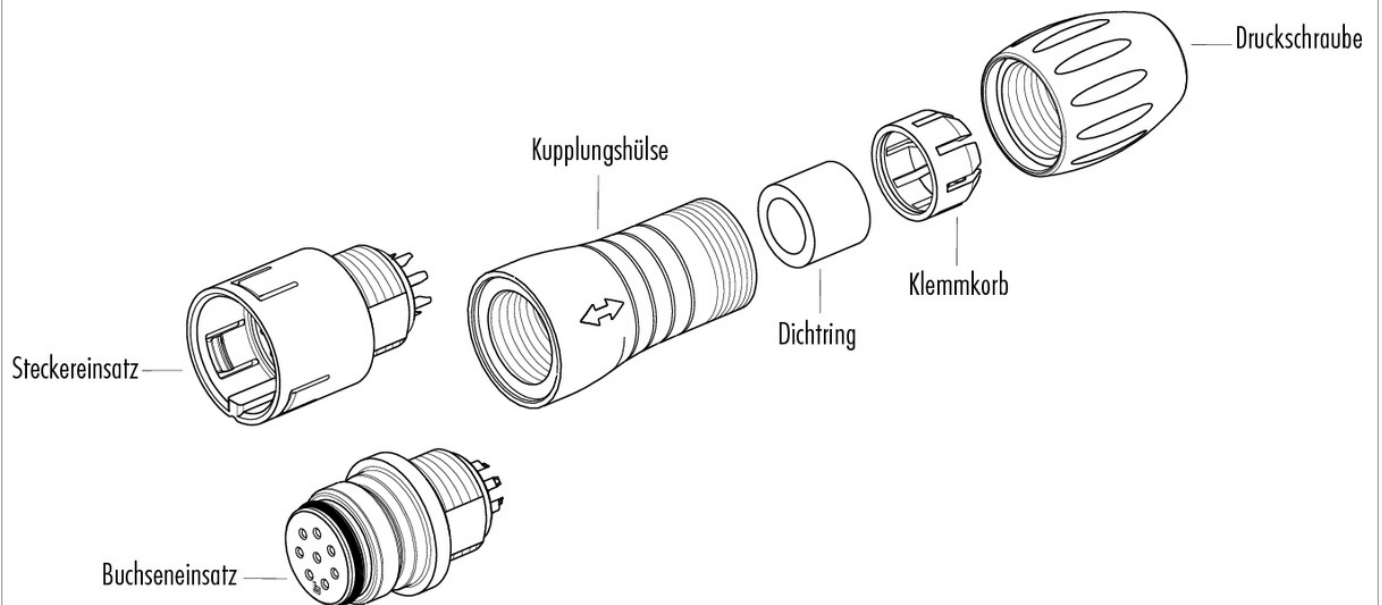

Product **Contacts: 12, cable plug connector, cable outlet 6 - 8 mm, green**
Area **Snap-in IP67 Series 720**
Article number **99 9133 72 12**

Illustration

Scale drawing

Contact Arrangement

	X	Y
1	0,00	-3,70
2	2,62	-2,62
3	3,70	0,00
4	2,62	2,62
5	0,00	3,70
6	-2,62	2,62
7	-3,70	0,00
8	-2,62	-2,62
9	-1,79	-0,74
10	0,74	-1,79
11	1,79	0,74
12	-0,74	1,79

You can find the item description on the next page.

Technical data

Common values

Connector Design	Cable Connector
Connector locking system	snap
Termination	solder
Wire gauge (mm)	0,25 mm²
Wire gauge (AWG)	24
Cable outlet	6 - 8 mm
Upper temperature	85 °C
Lower temperature	-40 °C

Electrical values

Rated voltage	60
Rated impulse voltage	800 V
Pollution degree	2
Overvoltage category	II
Material group	II
Rated current (40°C)	2 A
Volume resistivity	≤ 3 mΩ
EMV compliance	not shielded
Degree of protection	IP67

Material

Material of contact	CuZn (Messing)
Contact plating	Au (gold)
Material of contact body	PA (UL 94 V-0)

Product **Contacts: 12, cable plug connector, cable outlet 6 - 8 mm, green**
Area **Snap-in IP67 Series 720**
Article number **99 9133 72 12**

Item description