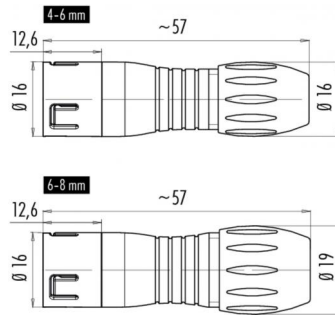

Product **Contacts: 12, cable plug connector, cable outlet 6 - 8 mm, green**
 Area **Snap-in IP67 Series 720**
 Article number **99 9133 72 12**

Illustration

Scale drawing

Contact Arrangement

	X	Y
1	0,00	-3,70
2	2,62	-2,62
3	3,70	0,00
4	2,62	2,62
5	0,00	3,70
6	-2,62	2,62
7	-3,70	0,00
8	-2,62	-2,62
9	-1,79	-0,74
10	0,74	-1,79
11	1,79	0,74
12	-0,74	1,79

You can find the item description on the next page.

Technical data

Common values

Connector Design	Cable Connector
Connector locking system	snap
Termination	solder
Wire gauge (mm)	0,25 mm ²
Wire gauge (AWG)	24
Cable outlet	6 - 8 mm
Upper temperature	85 °C
Lower temperature	-40 °C

Material

Material of contact	CuZn (Messing)
Contact plating	Au (gold)
Material of contact body	PA (UL 94 V-0)

Product **Contacts: 12, cable plug connector, cable outlet 6 - 8 mm, green**
Area **Snap-in IP67 Series 720**
Article number **99 9133 72 12**