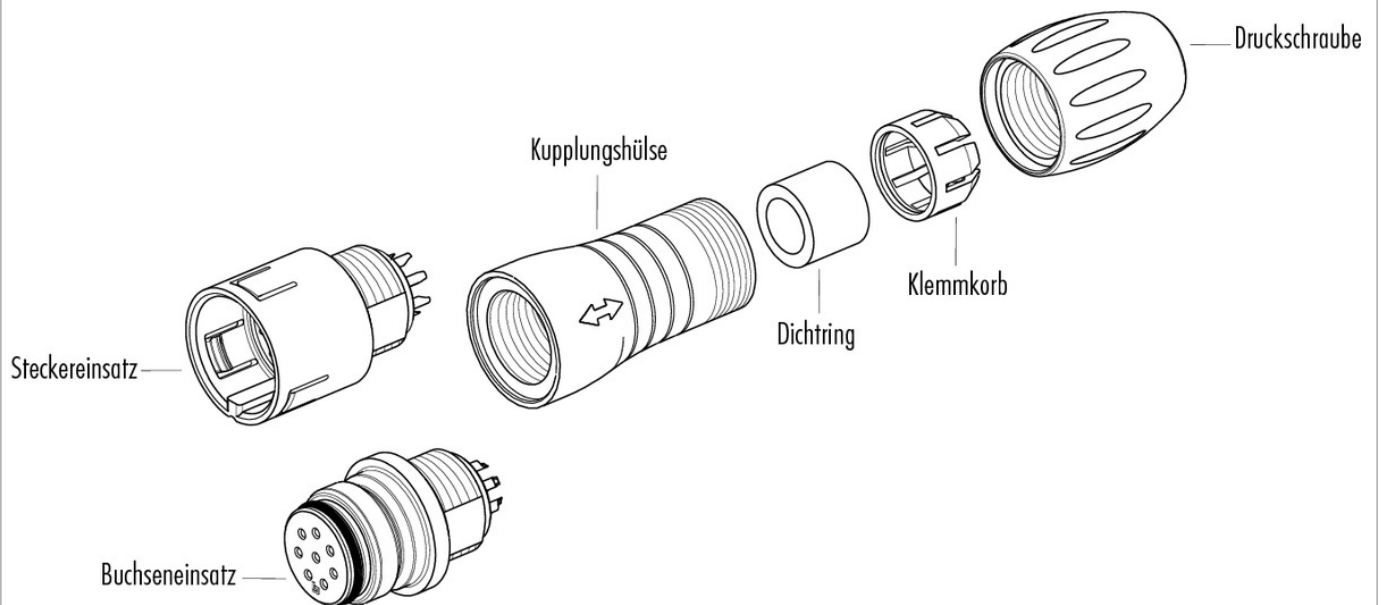

Product **Contacts: 12, cable plug connector, cable outlet 6 - 8 mm, blue**
Area **Snap-in IP67 Series 720**
Article number **99 9133 62 12**

Illustration

Scale drawing

Contact Arrangement

	X	Y
1	0,00	-3,70
2	2,62	-2,62
3	3,70	0,00
4	2,62	2,62
5	0,00	3,70
6	-2,62	2,62
7	-3,70	0,00
8	-2,62	-2,62
9	-1,79	-0,74
10	0,74	-1,79
11	1,79	0,74
12	-0,74	1,79

You can find the item description on the next page.

Technical data

Common values

Connector Design	Cable Connector
Connector locking system	snap
Termination	solder
Wire gauge (mm)	0,25 mm²
Wire gauge (AWG)	24
Cable outlet	6 - 8 mm
Upper temperature	85 °C
Lower temperature	-40 °C

Electrical values

Rated voltage	60
Rated impulse voltage	800 V
Pollution degree	2
Overvoltage category	II
Material group	II
Rated current (40°C)	2 A
Volume resistivity	≤ 3 mΩ
EMV compliance	not shielded
Degree of protection	IP67

Material

Material of contact	CuZn (Messing)
Contact plating	Au (gold)
Material of contact body	PA (UL 94 V-0)

Product **Contacts: 12, cable plug connector, cable outlet 6 - 8 mm, blue**

Area **Snap-in IP67 Series 720**
Article number **99 9133 62 12**

Item description