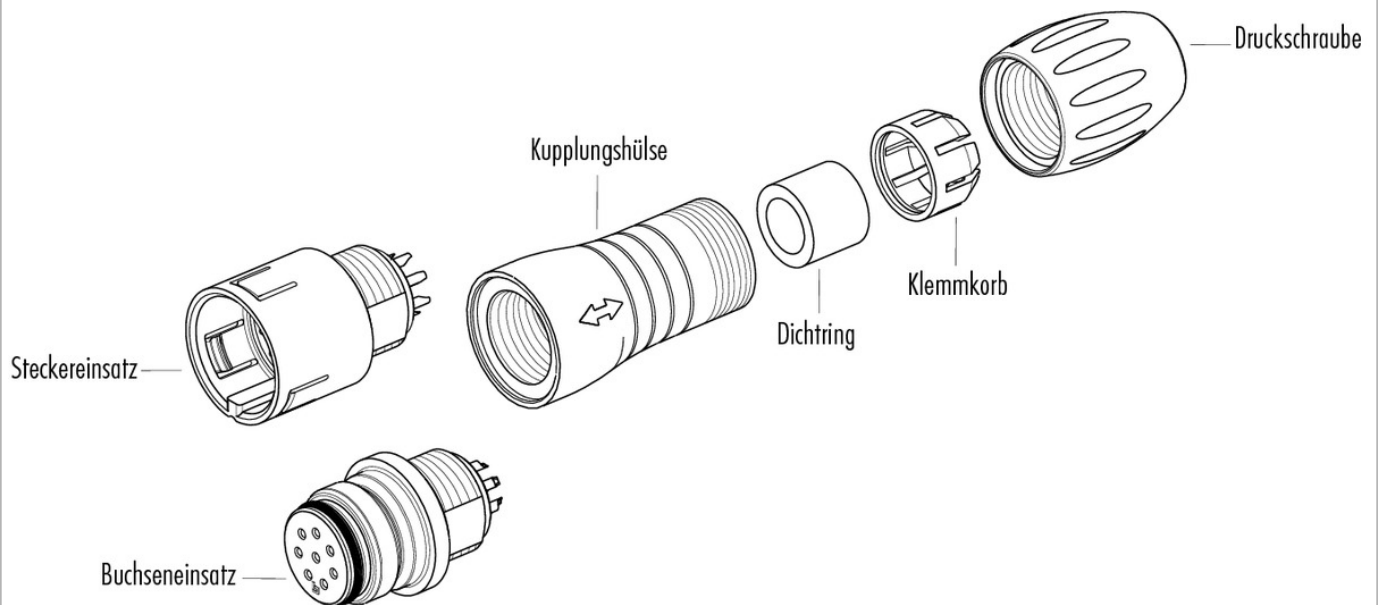

Product **Contacts: 12, cable plug connector, cable outlet 6 - 8 mm, red**
Area **Snap-in IP67 Series 720**
Article number **99 9133 52 12**

Illustration

Scale drawing

Contact Arrangement

	X	Y
1	0,00	-3,70
2	2,62	-2,62
3	3,70	0,00
4	2,62	2,62
5	0,00	3,70
6	-2,62	2,62
7	-3,70	0,00
8	-2,62	-2,62
9	-1,79	-0,74
10	0,74	-1,79
11	1,79	0,74
12	-0,74	1,79

You can find the item description on the next page.

Technical data

Common values

Connector Design	Cable Connector
Connector locking system	snap
Termination	solder
Wire gauge (mm)	0,25 mm²
Wire gauge (AWG)	24
Cable outlet	6 - 8 mm
Upper temperature	85 °C
Lower temperature	-40 °C

Electrical values

Rated voltage	60
Rated impulse voltage	800 V
Pollution degree	2
Overvoltage category	II
Material group	II
Rated current (40°C)	2 A
Volume resistivity	≤ 3 mΩ
EMV compliance	not shielded
Degree of protection	IP67

Material

Material of contact	CuZn (Messing)
Contact plating	Au (gold)
Material of contact body	PA (UL 94 V-0)

Product **Contacts: 12, cable plug connector, cable outlet 6 - 8 mm, red**

Area **Snap-in IP67 Series 720**
Article number **99 9133 52 12**

Item description