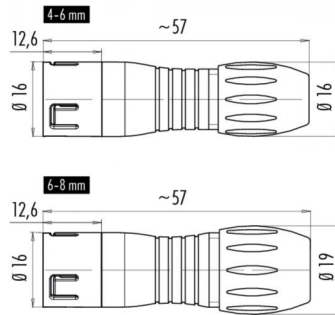

Product **Contacts: 12, cable plug connector, cable outlet 6 - 8 mm, red**
 Area **Snap-in IP67 Series 720**
 Article number **99 9133 52 12**

Illustration

Scale drawing

Contact Arrangement

	X	Y
1	0,00	-3,70
2	2,62	-2,62
3	3,70	0,00
4	2,62	2,62
5	0,00	3,70
6	-2,62	2,62
7	-3,70	0,00
8	-2,62	-2,62
9	-1,79	-0,74
10	0,74	-1,79
11	1,79	0,74
12	-0,74	1,79

You can find the item description on the next page.

Technical data

Common values

Connector Design	Cable Connector
Connector locking system	snap
Termination	solder
Wire gauge (mm)	0,25 mm ²
Wire gauge (AWG)	24
Cable outlet	6 - 8 mm
Upper temperature	85 °C
Lower temperature	-40 °C

Material

Material of contact	CuZn (Messing)
Contact plating	Au (gold)
Material of contact body	PA (UL 94 V-0)

Product **Contacts: 12, cable plug connector, cable outlet 6 - 8 mm, red**

Area **Snap-in IP67 Series 720**
Article number **99 9133 52 12**