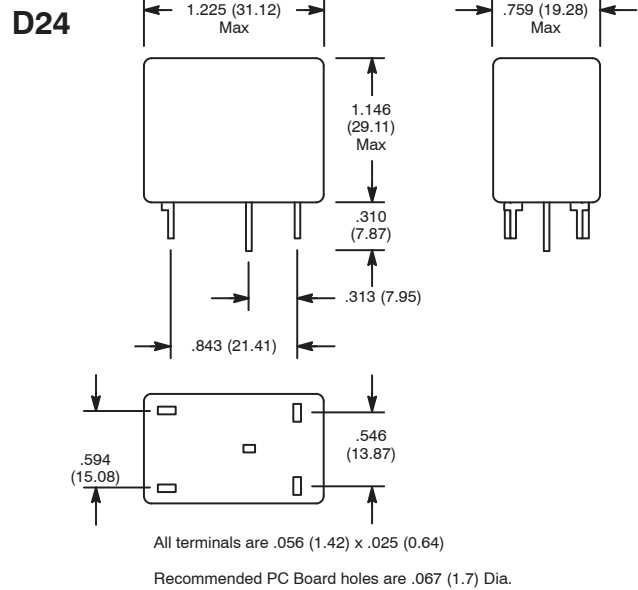

Features

- PC Mountable
- Only 1.1 Cubic Inches
- Long Life
- Low Power Coil Types (L-suffix)

SPDT, 1 Form "C"

DC OPERATED						
NTE Type No.	Nom. Volt.	Contact Arr.	Coil Res. Ohms (Typ)	Nom. Power	Max. Contact Cur. @ 28VDC or 120VAC	Diag No.
R48-5D5-6L	5/6VDC	SPDT	340	110mW	5A	D24
R48-5D5-12L	12VDC	SPDT	1350	100mW	5A	D24
R48-5D5-24L	24VDC	SPDT	5400	100mW	5A	D24
R48-5D10-6	5VDC	SPDT	100	110mW	10A	D24
R48-5D10-12	12VDC	SPDT	600	110mW	10A	D24
R48-5D10-24	24VDC	SPDT	2400	250mW	10A	D24

R48 Series

Miniature, General Purpose, 5 Amp & 10 Amp, DC, SPDT Relays for TV Remote Control, Burglar Alarms, Timers, Garage Door Openers.

Electrical Specifications

Contact

Rating: 5 Amp 120/240 VAC
10 Amp 28 VDC resistive load
Material: Silver, gold plated
(R48-5D5-12L, R48-5D5-24L, R48-5D10-24)
Silver alloy
(R48-5D5-6L, R48-5D10-6, R48-5D10-12)

Coil

Coil Voltages: See Chart
Pick-up Voltages: 80% of nominal Coil Vltg.
Drop-out Voltages: 10% of actual pick-up (min.)
Resistance: See Chart

Operational Characteristics

Timing Value **Operate Time:** 25 mS
Release Time: 3 mS typ.

Operating: -55 C to +85 C
Soldering: 270 C (518 F) max
Life
Mechanical: 10,000,000 operations
Weight
Std: 1.5 oz (42 grams) approx

X-ON Electronics

Largest Supplier of Electrical and Electronic Components