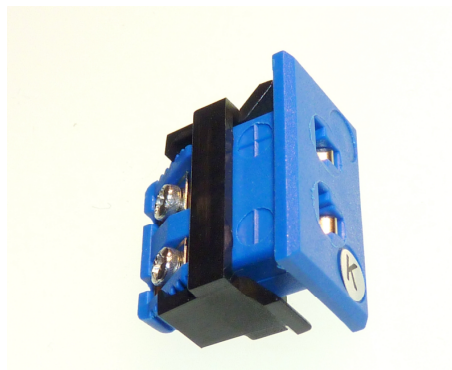

LABFACILITY

TEMPERATURE & PROCESS TECHNOLOGY

JIS Miniature Panel Sockets

'simple fixing to panel'

About Labfacility

Formed in 1971, Labfacility specialize in the field of Temperature and Process Measurement.

We are the largest UK manufacturer of both temperature sensors and thermocouple connectors

Quality & Service

Quality and Service are key elements in the continued growth of Labfacility.

Technical support is always freely available from our experienced technical sales teams and the company has ISO9001 accreditation.

- Miniature thermocouple fascia mounting sockets with clip
- All fascia mounting sockets are polarised by means of unequally sized pins
- Panel mounting
- Nylon clip for quick, simple fixing to panel
- For Types K, J contacts are made from true Thermocouple alloys
- Colour coded in accordance with JIS specification
- Max temperature 120 deg°C

T/C Type	Colour Code (JIS)	+Positive (alloy type)	-Negative (alloy type)	Labfacility Code	Farnell order Code
K	Blue	+Nickel Chromium	-Nickel Alloy	JM-K-FF	234-7183
J	Yellow	+Iron	-Copper Nickel	JM-J-FF	234-7182