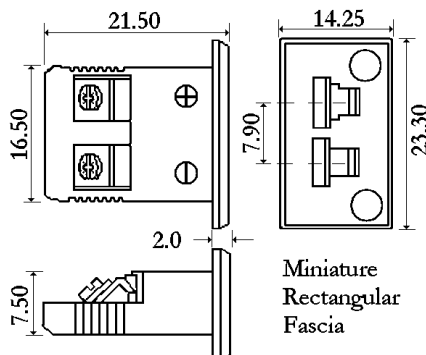

FAR050/0613 JIS Miniature Panel Sockets

Contact Details

Email sales@labfacility.com

Website www.labfacility.com