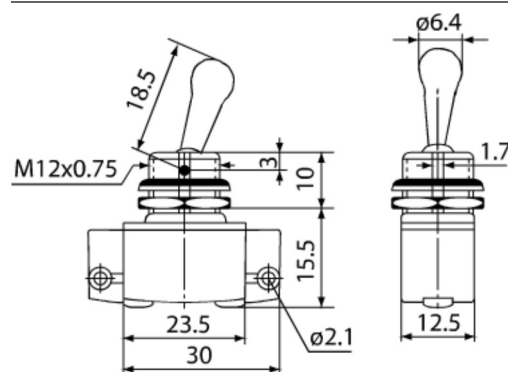

Marquardt GmbH
Schloss-Str. 16
78604 Rietheim-Weilheim

Germany

Phone
: +49 (0) 7424 / 99-0
Fax : +49 (0) 7424 / 99-2399

Net : www.marquardt.de
E-mail : marquardt@marquardt.de

Product image / Drawings

Technical data

Product number	0101.0601	
Actuator color / printing		
Business unit	Switches & Sensors	
Product Manager	Mattes	
Product family	Toggle switches	
Actuation type	direct	
Weight	19.396 g	
ROHS conform	yes	
Switching function	Changeover switch (SPDT)	
Material fixed contact	CuZn silver-plated	
Number of poles	1-polig	
connections	Solder terminal	
Mechanical life endurance	5E4	
Rating IEC	2 A 250 V 1E4	
Actuators and additional actuators	lever: metal	
Housing description	base plate: Duroplast, black bracket plate: CnZn nickel-plated threaded socket: with knurled nut and hexagonal nut of nickel-plated CuZn	
Connection surface	bearing connection	silver plated
	external connection	silver plated
Contact material	CuZn silver plated	
Contact type	jump contact (roll contact)	
Type of fastening	central fastening M12 x 0.75