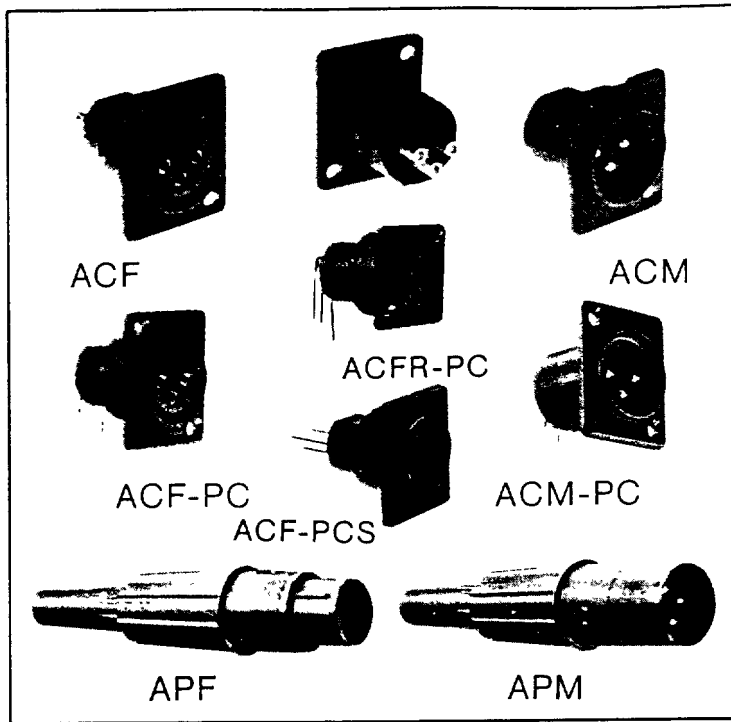

AUDIO CONNECTORS