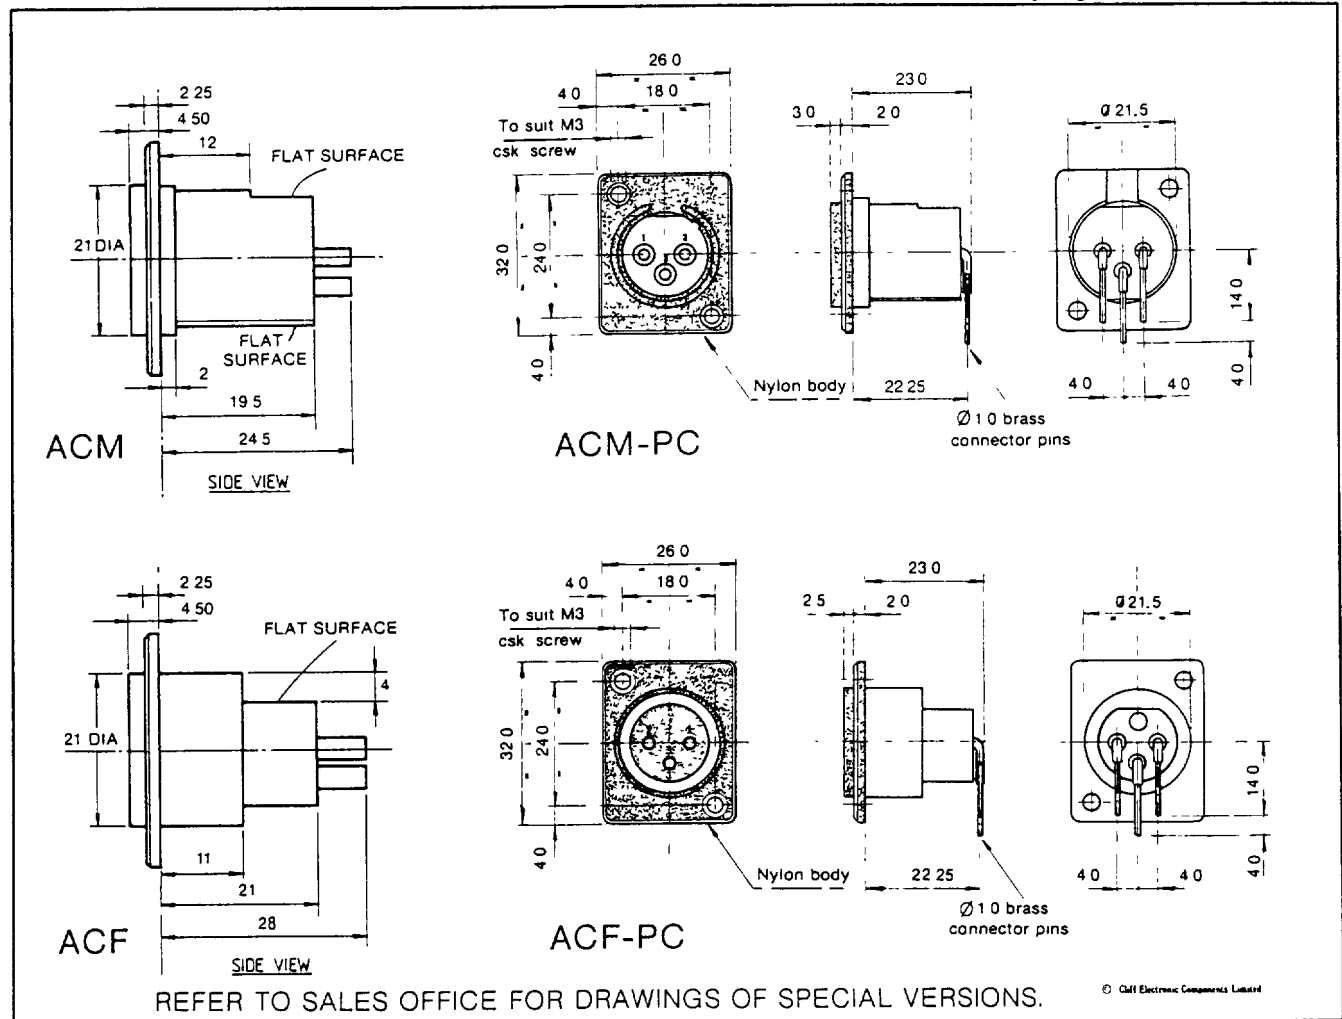

A range of low cost professional quality plugs and sockets moulded from tough nylon. Metal fittings are silver plated brass.

SOCKETS may be mounted to front or rear of chassis. Rear mounting may utilise direct PCB mounting, using PC versions.

To facilitate soldering — rear of contact pins are hollow. When making a large number of connections to a pin, heat sinking — by using a metal plug — is advised. Socket ACF has panel air-tight construction.

SPECIAL VARIANTS (refer to Office for details) ACM R/PC, ACFR/PC. Space saving version with PC pins at 90° to std version.

Versions to accept M3 selftap screws in mounting holes — put prefix 'X' in front of part No. eg XACMR/PC.

PLUGS APM, APF incorporate integral cable clamp/strain relief. These may be colour coded for identification.

PART NUMBERS (STD MODELS)

ACM - CP3000, ACF - CP3001

ACM - PC, - CP30005, ACF - PC, - CP30015

PLUG APF - CP30003, PLUG APM - CP30004

149-322 to 325.