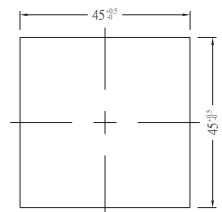

DIMENSION(mm)

$\phi 5.9$
 $\phi 4.5$
 $\phi 2.5$

Y-50

Y-57