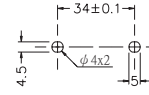

DIMENSION(mm)

PF113A