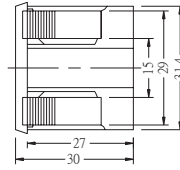

PYF14A

PYF14A-E

PTF08A

PTF08A-E

DIMENSION(mm)

APS-3

PS-3S, PS-4S, PS-5S

AF-12

STAINLESS

SUSQ

CONNECTING NUT

DIMENSION(mm)

Y-20

Y-30

$\phi 5.9$
 $\phi 4.5$
 $\phi 2.5$

Y-40

Y-50

Y-57

DIMENSION(mm)

Y-70

DUST COVER - ASY SERIES

DUST COVER - AH5 SERIES

AL-100

FM-2