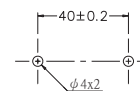

ANLY ACCESSORY

DIMENSION(mm)

P2CF-08

ANLY