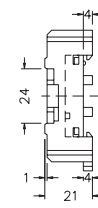

ANLY ACCESSORY

DIMENSION(mm)

8PFA

PF085A

PF083A

PF083A-E

P2CF-08

ANLY

DIMENSION(mm)

PF113A

PF113A-E

P3G-08

US-08

PYF08A

DIMENSION(mm)

PYF08A-E

STAINLESS

SUSQ

CONNECTING NUT

DIMENSION(mm)

Y-20

Y-30

$\phi 5.9$
 $\phi 4.5$
 $\phi 2.5$

Y-40