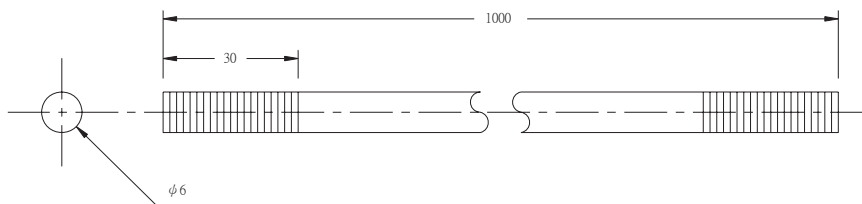

STAINLESS

SUSQ

CONNECTING NUT

DIMENSION(mm)

Y-20

Y-30

$\phi 5.9$
 $\phi 4.5$
 $\phi 2.5$

Y-40