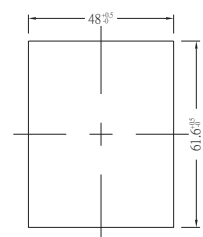

DIMENSION(mm)

$\phi 5.9$
 $\phi 4.5$
 $\phi 2.5$