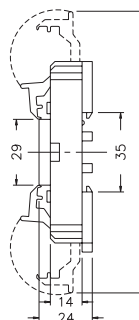

ANLY ACCESSORY

DIMENSION(mm)

8PFA

PF085A

PF083A

PF083A-E

P2CF-08

ANLY

DIMENSION(mm)

PF113A

PF113A-E

P3G-08

US-08

PYF08A

DIMENSION(mm)

PYF08A-E

STAINLESS

SUSQ

CONNECTING NUT

DIMENSION(mm)

Y-20

Y-30

$\phi 5.9$
 $\phi 4.5$
 $\phi 2.5$

Y-40