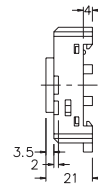

ANLY ACCESSORY

DIMENSION(mm)

8PFA

PF085A

PF083A

PF083A-E

P2CF-08

ANLY

DIMENSION(mm)

PF113A

PF113A-E

P3G-08

US-08

PYF08A

DIMENSION(mm)

PYF08A-E

STAINLESS

SUSQ

CONNECTING NUT

DIMENSION(mm)

Y-20

Y-30

$\phi 5.9$
 $\phi 4.5$
 $\phi 2.5$

Y-40