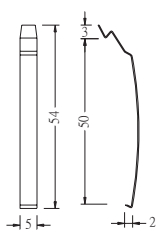

STAINLESS

SUSQ

CONNECTING NUT

DIMENSION(mm)

Y-20

Y-30

$\phi 5.9$
 $\phi 4.5$
 $\phi 2.5$

Y-40

Y-50

Y-57

DIMENSION(mm)

Y-70

DUST COVER - ASY SERIES

DUST COVER - AH5 SERIES

AL-100

FM-2

FM-4

FY-2

FG-3

FH-3

DIMENSION(mm)

SUSQ-5

PF-083BE

PF-113BE