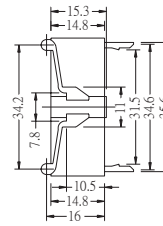

STAINLESS

SUSQ

CONNECTING NUT

DIMENSION(mm)

Y-20

Y-30

$\phi 5.9$
 $\phi 4.5$
 $\phi 2.5$

Y-40