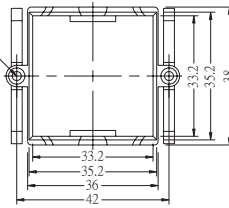

STAINLESS

SUSQ

CONNECTING NUT

DIMENSION(mm)

Y-20

Y-30

$\phi 5.9$
 $\phi 4.5$
 $\phi 2.5$

Y-40

Y-50

Y-57

DIMENSION(mm)

Y-70

DUST COVER - ASY SERIES

DUST COVER - AH5 SERIES

AL-100

FM-2