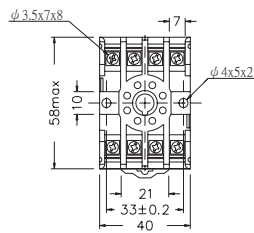

ANLY ACCESSORY

DIMENSION(mm)

8PFA

PF085A

PF083A

PF083A-E

P2CF-08

ANLY

DIMENSION(mm)

PF113A

PF113A-E

P3G-08

US-08

PYF08A

DIMENSION(mm)

PYF08A-E

STAINLESS

SUSQ

CONNECTING NUT

DIMENSION(mm)

Y-20

Y-30

$\phi 5.9$
 $\phi 4.5$
 $\phi 2.5$

Y-40