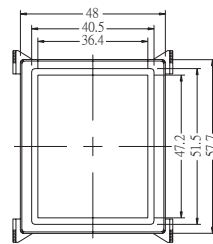

STAINLESS

SUSQ

CONNECTING NUT

DIMENSION(mm)

Y-20

Y-30

$\phi 5.9$
 $\phi 4.5$
 $\phi 2.5$

Y-40

Y-50

Y-57

DIMENSION(mm)

Y-70

DUST COVER - ASY SERIES

DUST COVER - AH5 SERIES

AL-100

FM-2