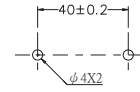

ANLY ACCESSORY

DIMENSION(mm)

8PFA