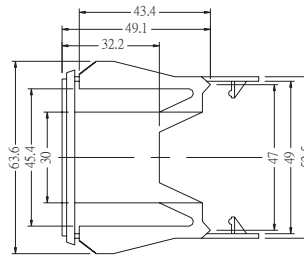

STAINLESS

SUSQ

CONNECTING NUT

DIMENSION(mm)

Y-20

Y-30

$\phi 5.9$
 $\phi 4.5$
 $\phi 2.5$

Y-40

Y-50

Y-57

DIMENSION(mm)

Y-70

DUST COVER - ASY SERIES

DUST COVER - AH5 SERIES

AL-100

FM-2