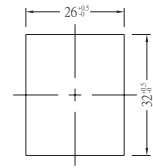

STAINLESS

SUSQ

CONNECTING NUT

DIMENSION(mm)

Y-20

Y-30

$\phi 5.9$
 $\phi 4.5$
 $\phi 2.5$

Y-40