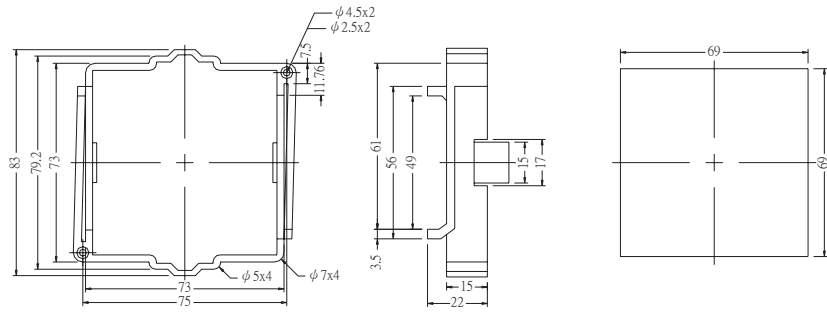

DIMENSION(mm)

Y-70