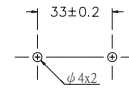

ANLY ACCESSORY

DIMENSION(mm)

PF083A

ANLY