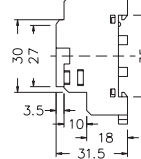

ANLY ACCESSORY

DIMENSION(mm)

8PFA

PF085A

PF083A

PF083A-E

P2CF-08

ANLY

DIMENSION(mm)

PF113A

PF113A-E

P3G-08

US-08

PYF08A

DIMENSION(mm)

PYF08A-E

STAINLESS

SUSQ

CONNECTING NUT

DIMENSION(mm)

Y-20

Y-30

$\phi 5.9$
 $\phi 4.5$
 $\phi 2.5$

Y-40