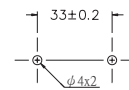

ANLY ACCESSORY

DIMENSION(mm)

PF083A-E

ANLY