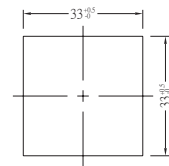

STAINLESS

SUSQ

CONNECTING NUT

DIMENSION(mm)

Y-20

Y-30

$\phi 5.9$
 $\phi 4.5$
 $\phi 2.5$

Y-40