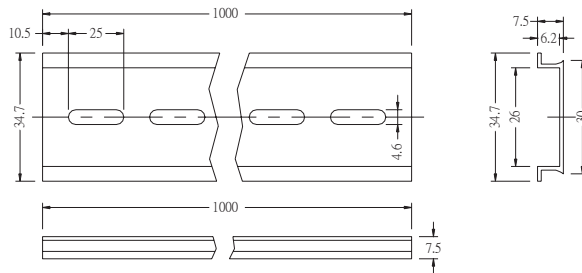

STAINLESS

SUSQ

CONNECTING NUT

DIMENSION(mm)

Y-20

Y-30

$\phi 5.9$
 $\phi 4.5$
 $\phi 2.5$

Y-40

Y-50

Y-57

DIMENSION(mm)

Y-70

DUST COVER - ASY SERIES

DUST COVER - AH5 SERIES

AL-100

FM-2