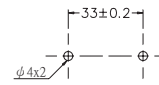

ANLY ACCESSORY

DIMENSION(mm)

PF085A

ANLY