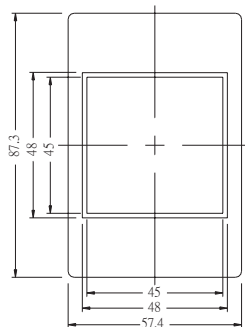

STAINLESS

SUSQ

CONNECTING NUT

DIMENSION(mm)

Y-20

Y-30

$\phi 5.9$
 $\phi 4.5$
 $\phi 2.5$

Y-40

Y-50

Y-57

DIMENSION(mm)

Y-70

DUST COVER - ASY SERIES

DUST COVER - AH5 SERIES

AL-100

FM-2