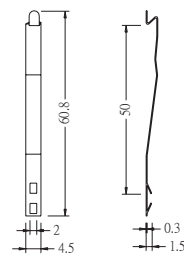

DIMENSION(mm)

Y-70

DUST COVER - ASY SERIES

DUST COVER - AH5 SERIES

AL-100

FM-2

FM-4

FY-2

FG-3

FH-3