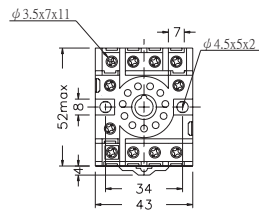

ANLY ACCESSORY

DIMENSION(mm)

8PFA

PF085A

PF083A

PF083A-E

P2CF-08

ANLY

DIMENSION(mm)

PF113A

PF113A-E

P3G-08

US-08

PYF08A

DIMENSION(mm)

PYF08A-E

STAINLESS

SUSQ

CONNECTING NUT

DIMENSION(mm)

Y-20

Y-30

$\phi 5.9$
 $\phi 4.5$
 $\phi 2.5$

Y-40