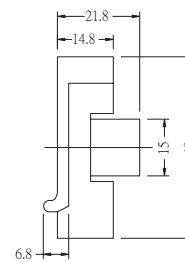

DIMENSION(mm)

$\phi 5.9$
 $\phi 4.5$
 $\phi 2.5$

Y-50

Y-57