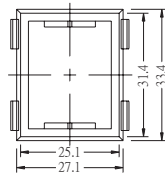

PYF14A

PYF14A-E

PTF08A

PTF08A-E

DIMENSION(mm)

APS-3

PS-3S, PS-4S, PS-5S

AF-12

STAINLESS

SUSQ

CONNECTING NUT

DIMENSION(mm)

Y-20

Y-30

$\phi 5.9$
 $\phi 4.5$
 $\phi 2.5$

Y-40

Y-50

Y-57

DIMENSION(mm)

Y-70

DUST COVER - ASY SERIES

DUST COVER - AH5 SERIES

AL-100

FM-2