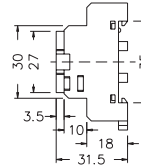

ANLY ACCESSORY

DIMENSION(mm)

8PFA

PF085A

PF083A

PF083A-E

P2CF-08

ANLY

DIMENSION(mm)

PF113A

PF113A-E

P3G-08

US-08

PYF08A

DIMENSION(mm)

PYF08A-E

STAINLESS

SUSQ

CONNECTING NUT

DIMENSION(mm)

Y-20

Y-30

$\phi 5.9$
 $\phi 4.5$
 $\phi 2.5$

Y-40