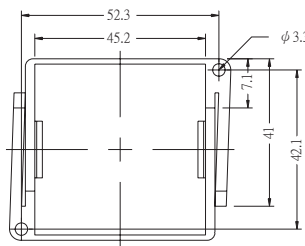

DIMENSION(mm)

$\phi 5.9$
 $\phi 4.5$
 $\phi 2.5$

Y-50

Y-57