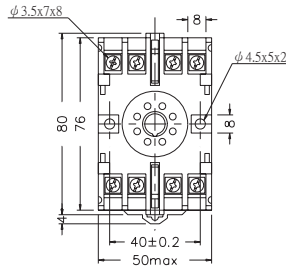

ANLY ACCESSORY

DIMENSION(mm)

8PFA

PF085A

PF083A

PF083A-E

P2CF-08

ANLY

DIMENSION(mm)

PF113A

PF113A-E

P3G-08

US-08

PYF08A

DIMENSION(mm)

PYF08A-E

STAINLESS

SUSQ

CONNECTING NUT

DIMENSION(mm)

Y-20

Y-30

$\phi 5.9$
 $\phi 4.5$
 $\phi 2.5$

Y-40