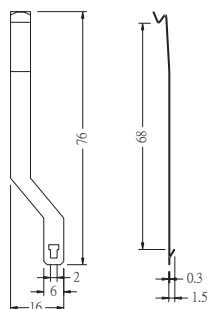

FY-2

FG-3

FH-3