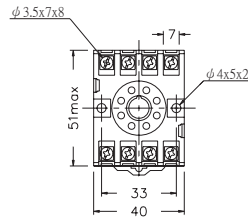

ANLY ACCESSORY

DIMENSION(mm)

8PFA

PF085A

PF083A

PF083A-E

P2CF-08

ANLY

DIMENSION(mm)

PF113A

PF113A-E

P3G-08

US-08

PYF08A

DIMENSION(mm)

PYF08A-E

STAINLESS

SUSQ

CONNECTING NUT

DIMENSION(mm)

Y-20

Y-30

$\phi 5.9$
 $\phi 4.5$
 $\phi 2.5$

Y-40