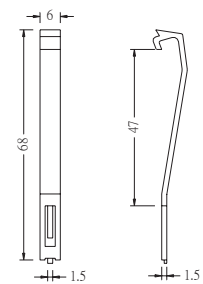

STAINLESS

SUSQ

CONNECTING NUT

DIMENSION(mm)

Y-20

Y-30

$\phi 5.9$
 $\phi 4.5$
 $\phi 2.5$

Y-40

Y-50

Y-57

DIMENSION(mm)

Y-70

DUST COVER - ASY SERIES

DUST COVER - AH5 SERIES

AL-100

FM-2

FM-4

FY-2

FG-3

FH-3

DIMENSION(mm)

SUSQ-5

PF-083BE

PF-113BE