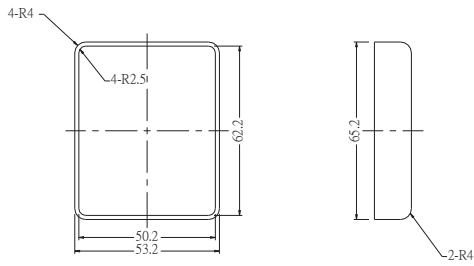

STAINLESS

SUSQ

CONNECTING NUT

DIMENSION(mm)

Y-20

Y-30

$\phi 5.9$
 $\phi 4.5$
 $\phi 2.5$

Y-40

Y-50

Y-57

DIMENSION(mm)

Y-70

DUST COVER - ASY SERIES

DUST COVER - AH5 SERIES

AL-100

FM-2