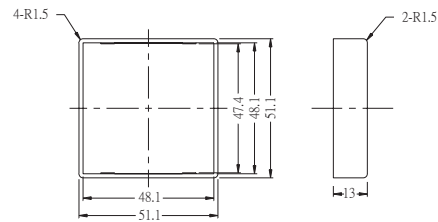

STAINLESS

SUSQ

CONNECTING NUT

DIMENSION(mm)

Y-20

Y-30

$\phi 5.9$
 $\phi 4.5$
 $\phi 2.5$

Y-40

Y-50

Y-57

DIMENSION(mm)

Y-70

DUST COVER - ASY SERIES

DUST COVER - AH5 SERIES

AL-100

FM-2