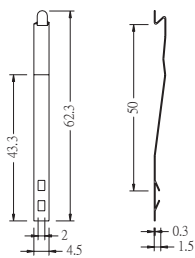

DIMENSION(mm)

Y-70

DUST COVER - ASY SERIES

DUST COVER - AH5 SERIES

AL-100

FM-2

FM-4

FY-2

FG-3

FH-3