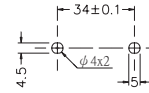

DIMENSION(mm)

PF113A

PF113A-E

P3G-08

US-08

PYF08A