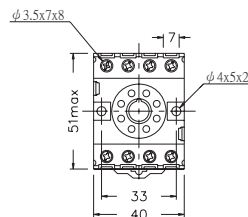

ANLY ACCESSORY

DIMENSION(mm)

8PFA

PF085A

PF083A

PF083A-E

P2CF-08

ANLY

DIMENSION(mm)

PF113A

PF113A-E

P3G-08

US-08

PYF08A

DIMENSION(mm)

PYF08A-E

STAINLESS

SUSQ

CONNECTING NUT

DIMENSION(mm)

Y-20

Y-30

$\phi 5.9$
 $\phi 4.5$
 $\phi 2.5$

Y-40