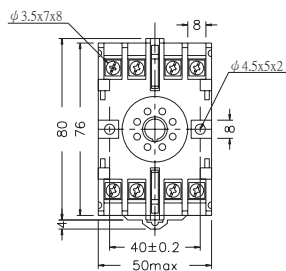

ANLY ACCESSORY

DIMENSION(mm)

8PFA

PF085A

PF083A

PF083A-E

P2CF-08

ANLY

DIMENSION(mm)

PF113A

PF113A-E

P3G-08

US-08

PYF08A

DIMENSION(mm)

PYF08A-E

STAINLESS

SUSQ

CONNECTING NUT

DIMENSION(mm)

Y-20

Y-30

$\phi 5.9$
 $\phi 4.5$
 $\phi 2.5$

Y-40