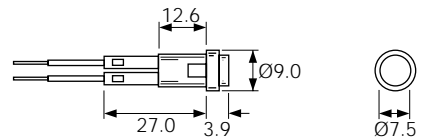

## To create a catalogue number:

Refer to the 2 columns below (terminal and type)

Then state:

Lens colour, voltage and whether neon, LED or filament lamp

TERM	TYPE	PANEL & °C
C 6.3	(C) 0145 AA  S D N F S UL	Ø 5.8 3.0max page 66
L W	(L) 1041 00 Chrome bezel  UL	Ø 6.3 6.3max page 66
L W	(L) 1045 00 Chrome bezel available  S D N F S UL	Ø 6.3 10.0max page 66
L W	(L) 0245 00 Chrome bezel available  S D N F S UL	Ø 7.1 6.3max page 66
L	L 2950 00 Chrome bezel available  S D N F S UL SF	Ø 8.0 0.8-1.6 page 66
L C 6.3	(L) 0195 BB  S D N F KEMA EUR S UL	Ø 8.0 0.8-3.0 page 66

## DIMENSIONS (mm)