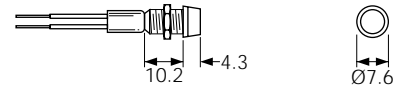

## To create a catalogue number:

Refer to the 2 columns below (terminal and type)

Then state:

Lens colour, voltage and whether neon, LED or filament lamp

TERM	TYPE	PANEL & °C
C 6.3	(C) 0145 AA  S D N F S UL	Ø 5.8 3.0max page 66
L W	(L) 1041 00 Chrome bezel  UL	Ø 6.3 6.3max page 66
L W	(L) 1045 00 Chrome bezel available  S D N F S UL	Ø 6.3 10.0max page 66
L W	(L) 0245 00 Chrome bezel available  S D N F S UL	Ø 7.1 6.3max page 66
L	L 2950 00 Chrome bezel available  S D N F S UL SF	Ø 8.0 0.8-1.6 page 66
L C 6.3	(L) 0195 BB  S D N F KEMA EUR S UL	Ø 8.0 0.8-3.0 page 66

## DIMENSIONS (mm)