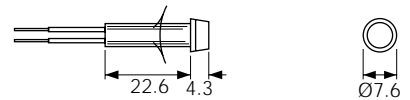

## To create a catalogue number:

Refer to the 2 columns below (terminal and type)

Then state:

Lens colour, voltage and whether neon, LED or filament lamp

TERM	TYPE	PANEL & °C
C 6.3	(C) 0145 AA  S D N F S UL	Ø 5.8 3.0max page 66
L W	(L) 1041 00 Chrome bezel  UL	Ø 6.3 6.3max page 66
L W	(L) 1045 00 Chrome bezel available  S D N F S UL	Ø 6.3 10.0max page 66
L W	(L) 0245 00 Chrome bezel available  S D N F S UL	Ø 7.1 6.3max page 66
L	L 2950 00 Chrome bezel available  S D N F S UL SF	Ø 8.0 0.8-1.6 page 66
L C 6.3	(L) 0195 BB  S D N F KEMA EUR S UL	Ø 8.0 0.8-3.0 page 66

## DIMENSIONS (mm)