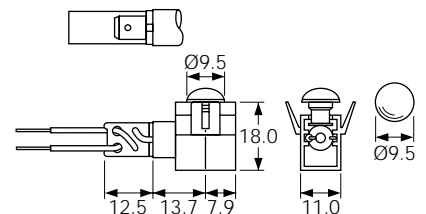

## To create a catalogue number:

Refer to the 2 columns below (terminal and type)

Then state:

Lens colour, voltage and whether neon, LED or filament lamp

TERM	TYPE	PANEL & °C
C 6.3	(C) 0145 AA  S D N F S UL	Ø 5.8 3.0max page 66
L W	(L) 1041 00 Chrome bezel  UL	Ø 6.3 6.3max page 66
L W	(L) 1045 00 Chrome bezel available  S D N F S UL	Ø 6.3 10.0max page 66
L W	(L) 0245 00 Chrome bezel available  S D N F S UL	Ø 7.1 6.3max page 66
L	L 2950 00 Chrome bezel available  S D N F S UL SF	Ø 8.0 0.8-1.6 page 66
L C 6.3	(L) 0195 BB  S D N F KEMA EUR S UL	Ø 8.0 0.8-3.0 page 66

## DIMENSIONS (mm)