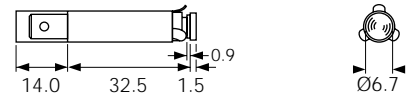

## To create a catalogue number:

Refer to the 2 columns below (terminal and type)

Then state:

Lens colour, voltage and whether neon, LED or filament lamp

TERM	TYPE	PANEL & °C
C 6.3	(C) 0145 AA  S D N F S UL	Ø 5.8 3.0max page 66
L W	(L) 1041 00 Chrome bezel  UL	Ø 6.3 6.3max page 66
L W	(L) 1045 00 Chrome bezel available  S D N F S UL	Ø 6.3 10.0max page 66
L W	(L) 0245 00 Chrome bezel available  S D N F S UL	Ø 7.1 6.3max page 66
L	L 2950 00 Chrome bezel available  S D N F S UL SF	Ø 8.0 0.8-1.6 page 66
L C 6.3	(L) 0195 BB  S D N F KEMA EUR S UL	Ø 8.0 0.8-3.0 page 66

## DIMENSIONS (mm)