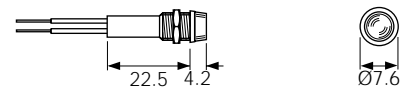

## To create a catalogue number:

Refer to the 2 columns below (terminal and type)

Then state:

Lens colour, voltage and whether neon, LED or filament lamp

TERM	TYPE	PANEL & °C
C 6.3	(C) 0145 AA  S D N F S UL	Ø 5.8 3.0max page 66
L W	(L) 1041 00 Chrome bezel  UL	Ø 6.3 6.3max page 66
L W	(L) 1045 00 Chrome bezel available  S D N F S UL	Ø 6.3 10.0max page 66
L W	(L) 0245 00 Chrome bezel available  S D N F S UL	Ø 7.1 6.3max page 66
L	L 2950 00 Chrome bezel available  S D N F S UL SF	Ø 8.0 0.8-1.6 page 66
L C 6.3	(L) 0195 BB  S D N F KEMA EUR S UL	Ø 8.0 0.8-3.0 page 66

## DIMENSIONS (mm)