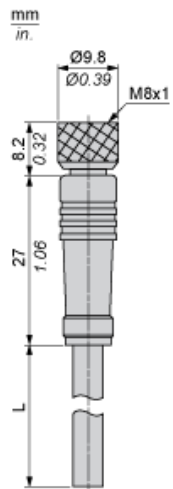

Dimensions

L : Length of cable