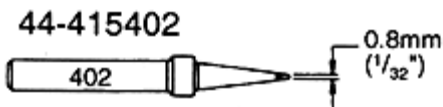

Technical Datasheet XY Series Tips

SOLDERING TIPS

SMD Tip Adapter

SMD Blade Tip For Soldering
SOIC & PLCC

X-ON Electronics

Largest Supplier of Electrical and Electronic Components

Click to view similar products for [xytronic](#) manufacturer: