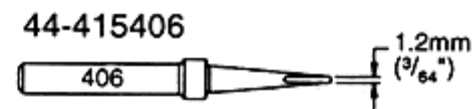

Technical Datasheet XY Series Tips

SOLDERING TIPS

SMD Tip Adapter

SMD Blade Tip For Soldering
SOIC & PLCC

X-ON Electronics

Largest Supplier of Electrical and Electronic Components

Click to view similar products for [xytronic](#) manufacturer: