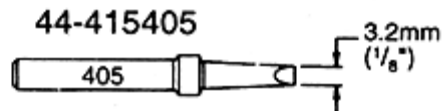

Technical Datasheet XY Series Tips

SOLDERING TIPS

SMD Tip Adapter

SMD Blade Tip For Soldering
SOIC & PLCC

X-ON Electronics

Largest Supplier of Electrical and Electronic Components

Click to view similar products for [xytronic](#) manufacturer: