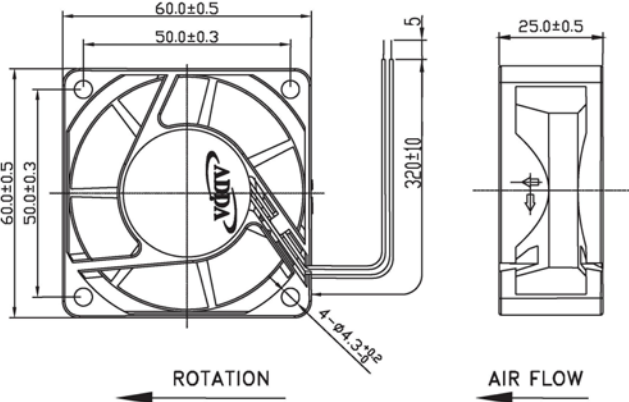

AD6025GP SERIES

External Dimensions

Frame:Plastic(UL:94V-0)
 Impeller:Plastic(UL:94V-0)
 Bearing:Ball bearing
 Lead wire:UL 1007AWG24
 VOLTAGE AVAILABLE:12V

Specifications(Nominal)

*Noise is measured at the distance of one (1) meter from the axis of intake.
 Bearing type: ⊙=Ball ⊛=Sleeve ○=1B1S ●=Hypro bearing

Frame size (mm)	Model No.	Bearing System Type	Rated Voltage (VDC)	Current (A)	Power (W)	Rated Speed (rpm)	Maximum AirFlow (CMM)	Maximum AirFlow (CFM)	Maximum Pressure (InAq)	Maximum Pressure (mmAq)	*Noise Level (dB/A)	Weight (g)
60x60x25	AD0612LB-A71GP	⊙	12	0.05	0.60	2500	0.321	11.34	0.072	1.83	20.0	77.0
	AD0612MB-A71GP	⊙	12	0.07	0.84	3500	0.441	15.60	0.144	3.66	29.7	
	AD0612HB-A71GP	⊙	12	0.11	1.32	4500	0.611	21.59	0.235	5.97	35.3	
	AD0612UB-A71GP	⊙	12	0.21	2.52	5500	0.752	26.56	0.347	8.81	40.4	
	AD0612XB-A71GP	⊙	12	0.28	3.60	6500	0.899	31.77	0.489	12.21	44.3	
	AD0612VB-A71GP	⊙	12	0.45	4.32	7500	1.056	37.31	0.688	17.48	53.3	