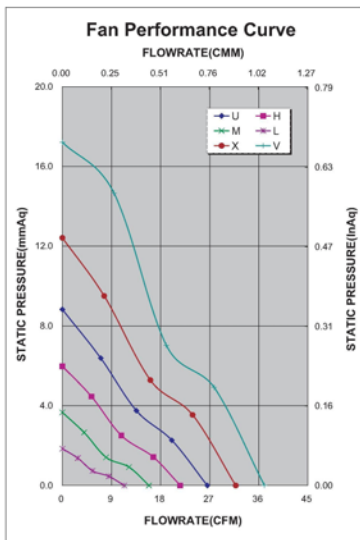

*Motor protective circuit and third lead wire functions

0	1	2	3	4	6	7	8	9	A	B
	✓	✓	✓						✓	✓

*Safety approvals

✓	✓		✓	✓