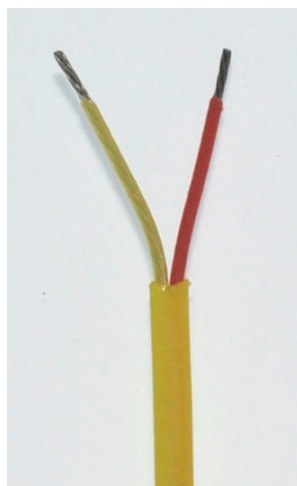

## Thermocouple Extension Cable PFA Insulated Flat Pair ANSI

- ◆ PFA Teflon® insulated flat pair
- ◆ Single pair of PFA insulated conductors, laid flat with PFA jacket
- ◆ Good mechanical strength and flexibility, resistant to oils, acids and other adverse fluids
- ◆ 25, 50 & 100 metre reel lengths
- ◆ Tolerance Class 1 for optimum accuracy
- ◆ Insulation rating -75°C to 260°C
- ◆ Colour code (cores & jacket) to ANSI MC96.1

T/C Type	Conductors	Cores	Jacket	Reel Length	Manufacturers Part No.	Farnell order code
K	7/0.2mm	+yellow/-red	Yellow	25m	XS-751-ANSI x 25m	244-3715
K	7/0.2mm	+yellow/-red	Yellow	50m	XS-751-ANSI x 50m	244-3716
K	7/0.2mm	+yellow/-red	Yellow	100m	XS-751-ANSI x 100m	244-3717