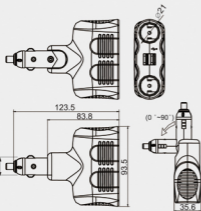

## FEATURES

- \* **RATING:**  
Input: 12V/24V DC  
USB Output: 5V 2A max DC, 1 or 2 ports.
- \* **MATERIAL OF SOCKET**  
Housing: ABS ( UL 94-HB ).  
Inner contact: nickel plated metal.  
Contact: nickel plated metal.
- \* **MATERIAL OF PLUG**  
Housing: phenolic ( UL 94V-1 ).  
Top contact: nickel plated metal.  
Spring contact: nickel plated spring steel.
- \* 0° ~90° adjustable plug.
- \* Illuminated blue back light in twin outlet for night time use.
- \* Dual USB ports suitable for most mobile phones, MP3, MP4 players and more.
- \* Retractable micro USB plug with extension cable for tidy usage.
- \* With 10A glass tube fuse max.