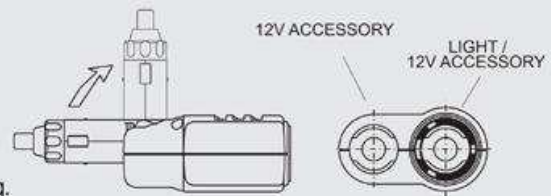

## A13-39 TWIN OUTLET ADAPTER

### FEATURES

- \* RATING : 10A 12V DC
- \* MATERIAL OF SOCKET
  - Housing : ABS ( UL flame: 94-HB 105°C ).
  - Inner contact : nickel plated brass.
  - Contact : nickel plated metal.
- \* MATERIAL OF PLUG
  - Housing : phenolic ( UL flame: 94V-1 ).
  - Top contact : nickel plated brass.
  - Contact : nickel plated metal.
- \* Twin outlet socket with 0° ~90° degree 4 positions adjustable plug.
- \* Green light ring , easy to insert in the dark.
- \* With 10A glass tube fuse max.