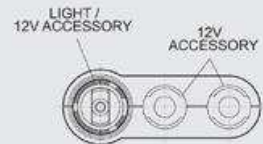

A13-43 TRIPLE OUTLET ADAPTER

FEATURES

- * RATING : 10A 12V DC
- * MATERIAL OF SOCKET
 - Housing : ABS (UL flame: 94-HB 105°C).
 - Inner contact : nickel plated brass.
 - Contact : nickel plated metal.
- * MATERIAL OF PLUG
 - Housing : phenolic (UL flame: 94V-1).
 - Top contact : nickel plated brass.
 - Spring contact : nickel plated spring steel.
- * Triple lighter socket included one cigarette lighter socket and 0° ~ 90° degree 4 - position adjustable plug.
- * Green light ring, easy to insert in the dark.
- * With 10A glass tube fuse max.