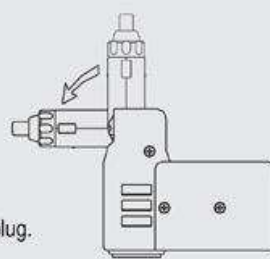

A13-43 TRIPLE OUTLET ADAPTER

FEATURES

- * RATING : 10A 12V DC
- * MATERIAL OF SOCKET
 - Housing : ABS (UL flame: 94-HB 105°C).
 - Inner contact : nickel plated brass.
 - Contact : nickel plated metal.
- * MATERIAL OF PLUG
 - Housing : phenolic (UL flame: 94V-1).
 - Top contact : nickel plated brass.
 - Spring contact : nickel plated spring steel.
- * Triple lighter socket included one cigarette lighter socket and 0° ~ 90° degree 4 - position adjustable plug.
- * Green light ring, easy to insert in the dark.
- * With 10A glass tube fuse max.

X-ON Electronics

Largest Supplier of Electrical and Electronic Components

Click to view similar products for [Standard Circular Connector](#) category:

Click to view products by [SCI manufacturer](#):

Other Similar products are found below :