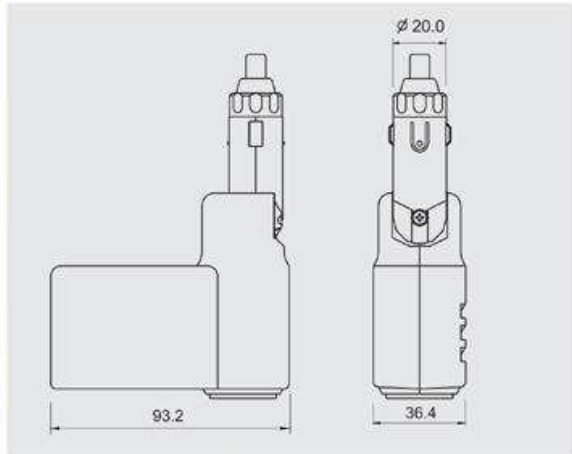

A13-43 TRIPLE OUTLET ADAPTER

FEATURES

- * RATING : 10A 12V DC
- * MATERIAL OF SOCKET
 - Housing : ABS (UL flame: 94-HB 105°C).
 - Inner contact : nickel plated brass.
 - Contact : nickel plated metal.
- * MATERIAL OF PLUG
 - Housing : phenolic (UL flame: 94V-1).
 - Top contact : nickel plated brass.
 - Spring contact : nickel plated spring steel.
- * Triple lighter socket included one cigarette lighter socket and 0° ~ 90° degree 4 - position adjustable plug.
- * Green light ring, easy to insert in the dark.
- * With 10A glass tube fuse max.