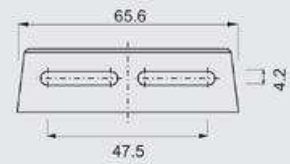

A13-65B PANEL LIGHTER SOCKET

FEATURES

RATING : 10A 12V DC

* MATERIAL OF SOCKET

Housing : nylon (UL flame: 94V-2).

Inner contact : nickel plated brass.

Contact : nickel plated brass.

* Panel mounted lighter socket with dust-proof cover.

* With 18 AWG wire.

* This socket fit with \varnothing 21 plugs.

Mounted hole

X-ON Electronics

Largest Supplier of Electrical and Electronic Components

Click to view similar products for [Standard Circular Connector](#) category: