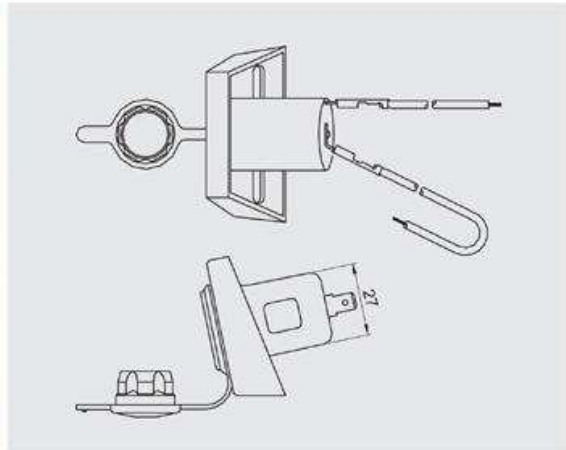

A13-65B PANEL LIGHTER SOCKET

FEATURES

RATING : 10A 12V DC

* MATERIAL OF SOCKET

Housing : nylon (UL flame: 94V-2).

Inner contact : nickel plated brass.

Contact : nickel plated brass.

* Panel mounted lighter socket with dust-proof cover.

* With 18 AWG wire.

* This socket fit with \varnothing 21 plugs.

Mounted hole

X-ON Electronics

Largest Supplier of Electrical and Electronic Components

Click to view similar products for [Standard Circular Connector](#) category: