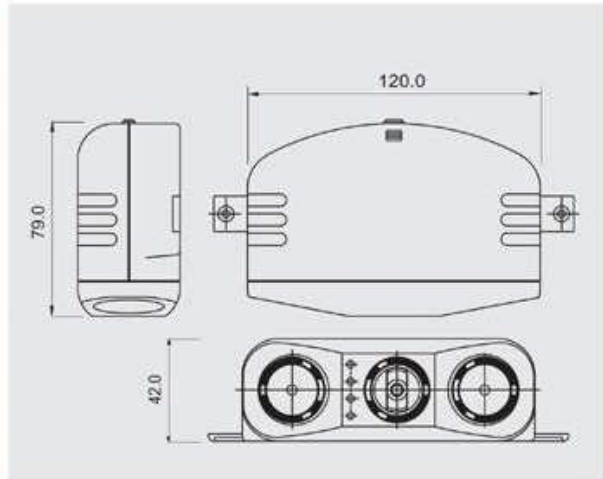

A13-75A28A1-A3Z TRIPLE OUTLET SOCKET WITH PLUG

FEATURES

- * RATING : 10A 12V DC
- * MATERIAL OF SOCKET
 - Housing : ABS (UL flame: 94-HB 105°C).
 - Inner contact : nickel plated brass.
 - Contact : nickel plated metal.
- * Triple lighter socket with 100cm wire and lighter plug.
- * Wire SPT-1 18AWG 105°C
- * Green light ring, easy to insert in the dark.
- * With 10A glass tube fuse max.

NOTE: THE ABOVE READINGS WOULD BE AFFECTED BY THE TEMPERATURE AND CAR USED CONDITION.

A13-75B-281-A3Z

PLUG & SOCKET CODE	FEATURES	WIRE WITH CONNECTER
75A28A1 	<ul style="list-style-type: none"> * Triple lighter socket with 100cm wire and lighter plug. * Green light ring, easy to insert in the dark. * With 10A glass tube fuse max. 	A3Z * Wire SPT-1 18 AWG 105°C
75A28B1 	<ul style="list-style-type: none"> * Triple lighter socket with 100cm wire and lighter plug. * Socket with LED battery checker. * Green light ring, easy to insert in the dark. * With 10A glass tube fuse max. 	A3Z * Wire SPT-1 18 AWG 105°C
75B28C1 	<ul style="list-style-type: none"> * Twin lighter socket and one cigarette lighter socket with 100cm wire and lighter plug. * Socket with LED battery checker. * Green light ring, easy to insert in the dark. * With 10A glass tube fuse max. 	A3Z * Wire SPT-1 18 AWG 105°C