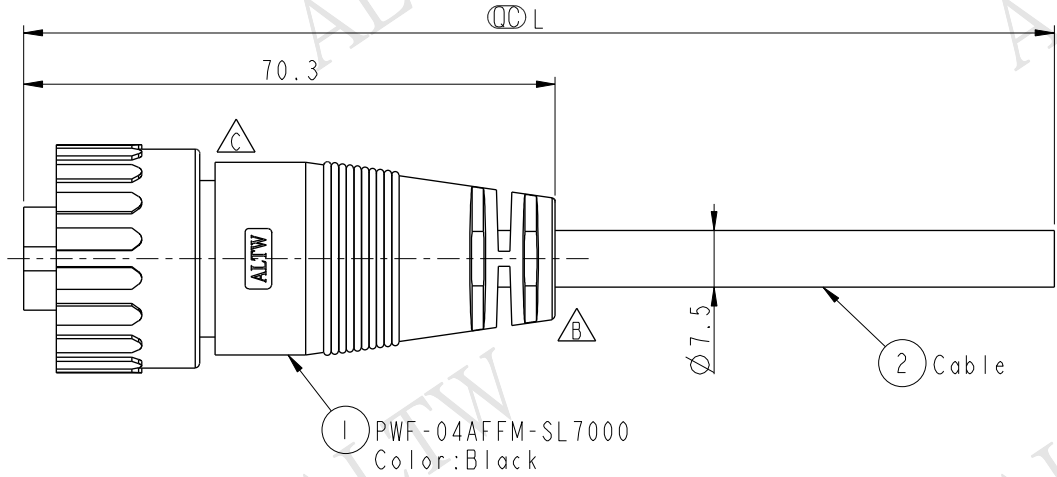

REV.	ECN NO.	DATE	SIGN	DESCRIPTION
B	LEN-8C0189~92	2008/10/30	Li Xiu Zhi	Change SR
C	LEN14C0110~13	2014/12/01	Sam	Update Logo&View.

1 PWF-04AFFM-SL7000  
Color:Black

2 Cable

PWF-04AFFM-SL7AXX

XX:01~99Meter  
01:01Meter  
02:02Meters  
:  
99:99Meters

Pin Assignments  
Front View 前視圖

4	Orange	橙
3	Red	紅
2	Brown	棕
1	Black	黑
Conn.	Wire Color	
Pin Out		

- Note:
- \*  $\varnothing$  Important Dimension.
  - \* Waterproof Rate : IP67.
  - \* Housing:Nylon+GF,Black.
  - \* Pin:Copper Alloy, Gold Plated.
  - \* Ring:EPDM,Black.
  - \* Screw Nut:Nylon+GF,Black.
  - \* Cable: UL2464 16AWG\*4C+D+AL/My UV Resistant,OD=7.5mm,Black.
  - \* Liquid Glue:Clear.
  - \* Cable Length Tolerance:01M:40mm  
02M~05M:60mm  
06M~10M:100mm  
11M~30M:200mm  
31M~99M:500mm

UNIT:mm	
TOLERANCE	±0.5 mm

TITLE 3+PE F Conn F Pin(I2A) Screw Type For Cable			
SCALE 1:1	SIZE A4	SHEET 1 OF 1	
REV. C	WC-REV. A.1	$\varnothing$ : Inspection item	

**Amphenol LTW**  
安費諾亮泰企業股份有限公司

ITEM NO	DRAWN BY Sam	DATE 2014-12-01
DWG NO PWF-04AFFM-SL7AXX	CHECKED BY Vicky	DATE 2014-12-01
CUSTOMER ALTW	APPROVED BY Rita	DATE 2014-12-01