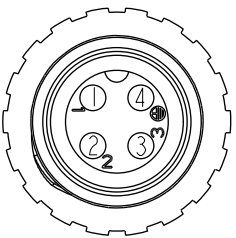

REV.	ECN NO.	DATE	SIGN	DESCRIPTION
B	LEN-8C0189~92	2008/10/30	Li Xiu Zhi	Change SR
C	LEN14C0110~13	2014/12/01	Sam	Update Logo&View.

1 PWF-04AFFM-SL7000  
Color:Black

2 Cable

PWF-04AFFM-SL7AXX

XX:01~99Meter  
01:01Meter  
02:02Meters  
:  
99:99Meters

Pin Assignments  
Front View 前視圖

4	Orange	橙
3	Red	紅
2	Brown	棕
1	Black	黑
Conn.	Wire Color	
Pin Out		

- Note:
- \*  $\varnothing$  Important Dimension.
  - \* Waterproof Rate : IP67.
  - \* Housing:Nylon+GF,Black.
  - \* Pin:Copper Alloy, Gold Plated.
  - \* Ring:EPDM,Black.
  - \* Screw Nut:Nylon+GF,Black.
  - \* Cable: UL2464 16AWG\*4C+D+AL/My UV Resistant,OD=7.5mm,Black.
  - \* Liquid Glue:Clear.
  - \* Cable Length Tolerance:01M:40mm  
02M~05M:60mm  
06M~10M:100mm  
11M~30M:200mm  
31M~99M:500mm

UNIT:mm	
TOLERANCE	±0.5 mm

TITLE 3+PE F Conn F Pin(I2A) Screw Type For Cable			
SCALE 1:1	SIZE A4	SHEET 1 OF 1	
REV. C	WC-REV. A.1	$\varnothing$ : Inspection item	

**Amphenol LTW**  
安費諾亮泰企業股份有限公司

ITEM NO	DRAWN BY Sam	DATE 2014-12-01
DWG NO PWF-04AFFM-SL7AXX	CHECKED BY Vicky	DATE 2014-12-01
CUSTOMER ALTW	APPROVED BY Rita	DATE 2014-12-01