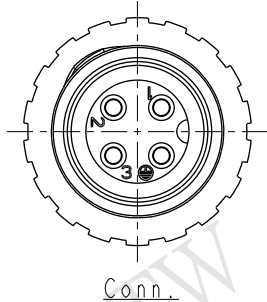

REV.	ECN NO.	DATE	SIGN	DESCRIPTION
B	LEN-8C0189~92	2008/10/30	Li Xiu Zhi	Change SR
C	LEN14C0110~13	2014/12/01	Sam	Update Logo&View.

1 PWF-04AFFM-SL7000  
Color:Black

2 Cable

PWF-04AFFM-SL7AXX

XX:01~99Meter  
01:01Meter  
02:02Meters  
:  
99:99Meters

Pin Assignments  
Front View 前視圖

4	Orange	橙
3	Red	紅
2	Brown	棕
1	Black	黑
Conn.	Wire Color	
Pin Out		

- Note:
- \*  $\varnothing$  Important Dimension.
  - \* Waterproof Rate : IP67.
  - \* Housing:Nylon+GF,Black.
  - \* Pin:Copper Alloy, Gold Plated.
  - \* Ring:EPDM,Black.
  - \* Screw Nut:Nylon+GF,Black.
  - \* Cable: UL2464 16AWG\*4C+D+AL/My UV Resistant,OD=7.5mm,Black.
  - \* Liquid Glue:Clear.
  - \* Cable Length Tolerance:01M:40mm  
02M~05M:60mm  
06M~10M:100mm  
11M~30M:200mm  
31M~99M:500mm

UNIT:mm	
TOLERANCE	±0.5 mm

TITLE 3+PE F Conn F Pin(I2A) Screw Type For Cable			
SCALE 1:1	SIZE A4	SHEET 1 OF 1	
REV. C	WC-REV. A.1	$\varnothing$ : Inspection item	

**Amphenol LTW**  
安費諾亮泰企業股份有限公司

ITEM NO	DRAWN BY Sam	DATE 2014-12-01
DWG NO PWF-04AFFM-SL7AXX	CHECKED BY Vicky	DATE 2014-12-01
CUSTOMER ALTW	APPROVED BY Rita	DATE 2014-12-01